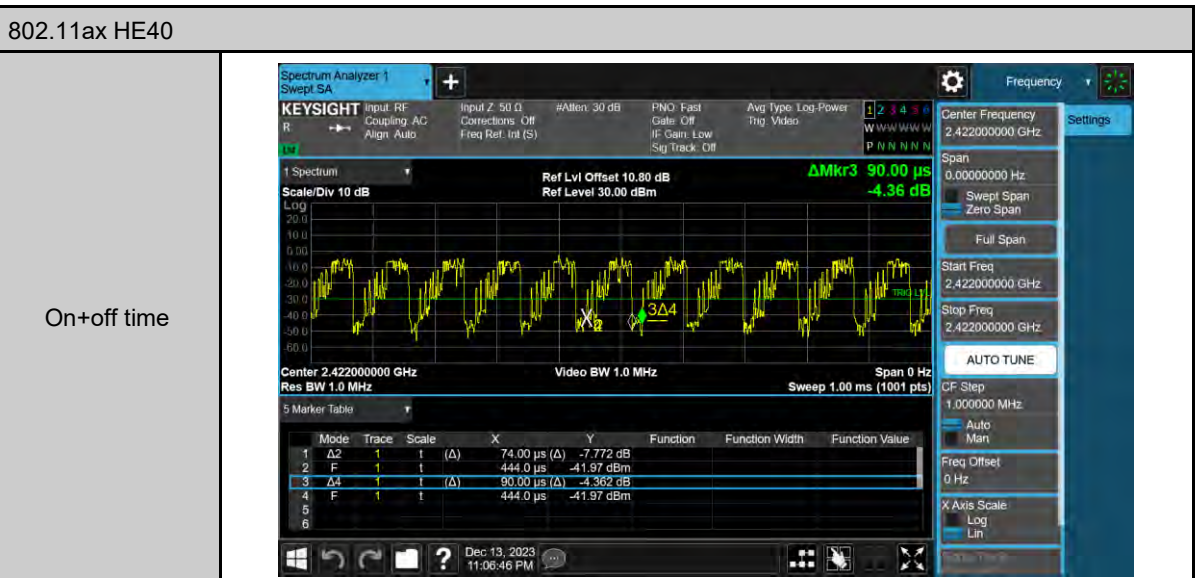

Appendix B. Test Plots

Duty cycle

Out of Band Conducted Spurious Emission

802.11b_ANT-0

2412 MHz

2437 MHz

2462 MHz

802.11g_ANT-0

2412 MHz

2437 MHz

2462 MHz

802.11g_ANT-1

2412 MHz

2437 MHz

2462 MHz

802.11ax HE20_ANT-1