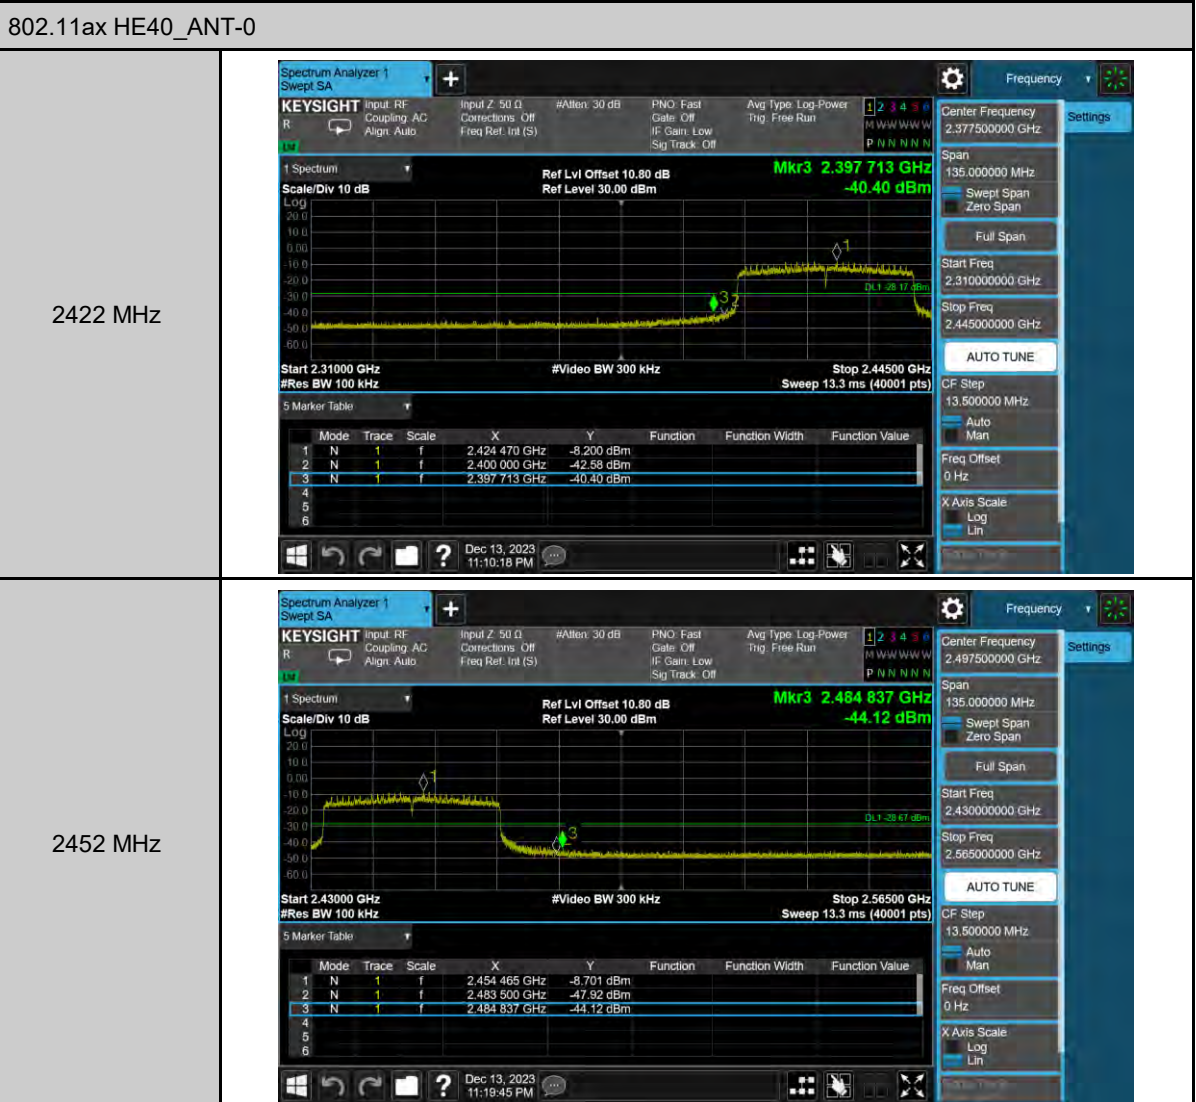

Appendix B. Test Plots

Duty cycle

Out of Band Conducted Spurious Emission

802.11b_ANT-0

2412 MHz

2437 MHz

2462 MHz

802.11g_ANT-0

2412 MHz

2437 MHz

2462 MHz

Reference level

802.11b_ANT-0

2412 MHz

2437 MHz

2462 MHz

Conducted Band Edge

802.11b_ANT-0

2412 MHz

2462 MHz

6 dB Bandwidth

802.11b_ANT-0

2412 MHz

2437 MHz

2462 MHz

99% Occupied Bandwidth