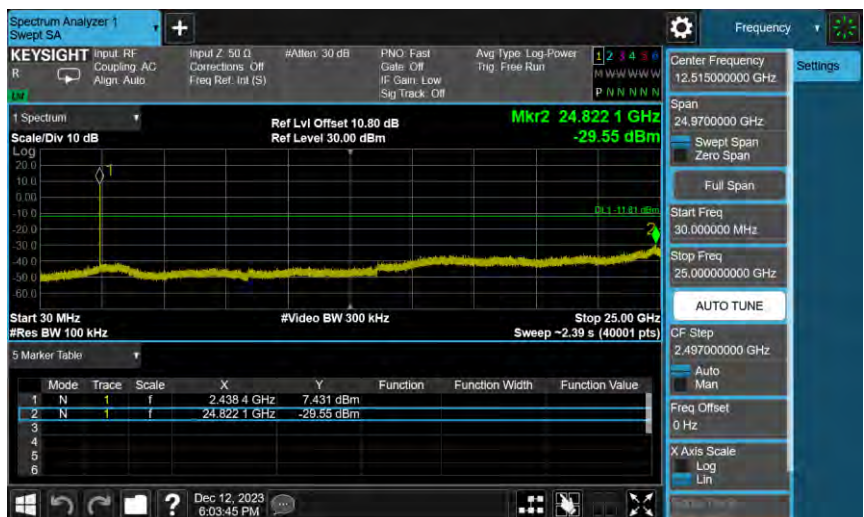

Appendix B. Test Plots

Duty cycle

Out of Band Conducted Spurious Emission

802.11b_ANT-0

2412 MHz

2437 MHz

2462 MHz

802.11g_ANT-0

2412 MHz

2437 MHz

2462 MHz

802.11g_ANT-1

2412 MHz

2437 MHz

2462 MHz

802.11ax HE20_ANT-1

2462 MHz

99% Occupied Bandwidth