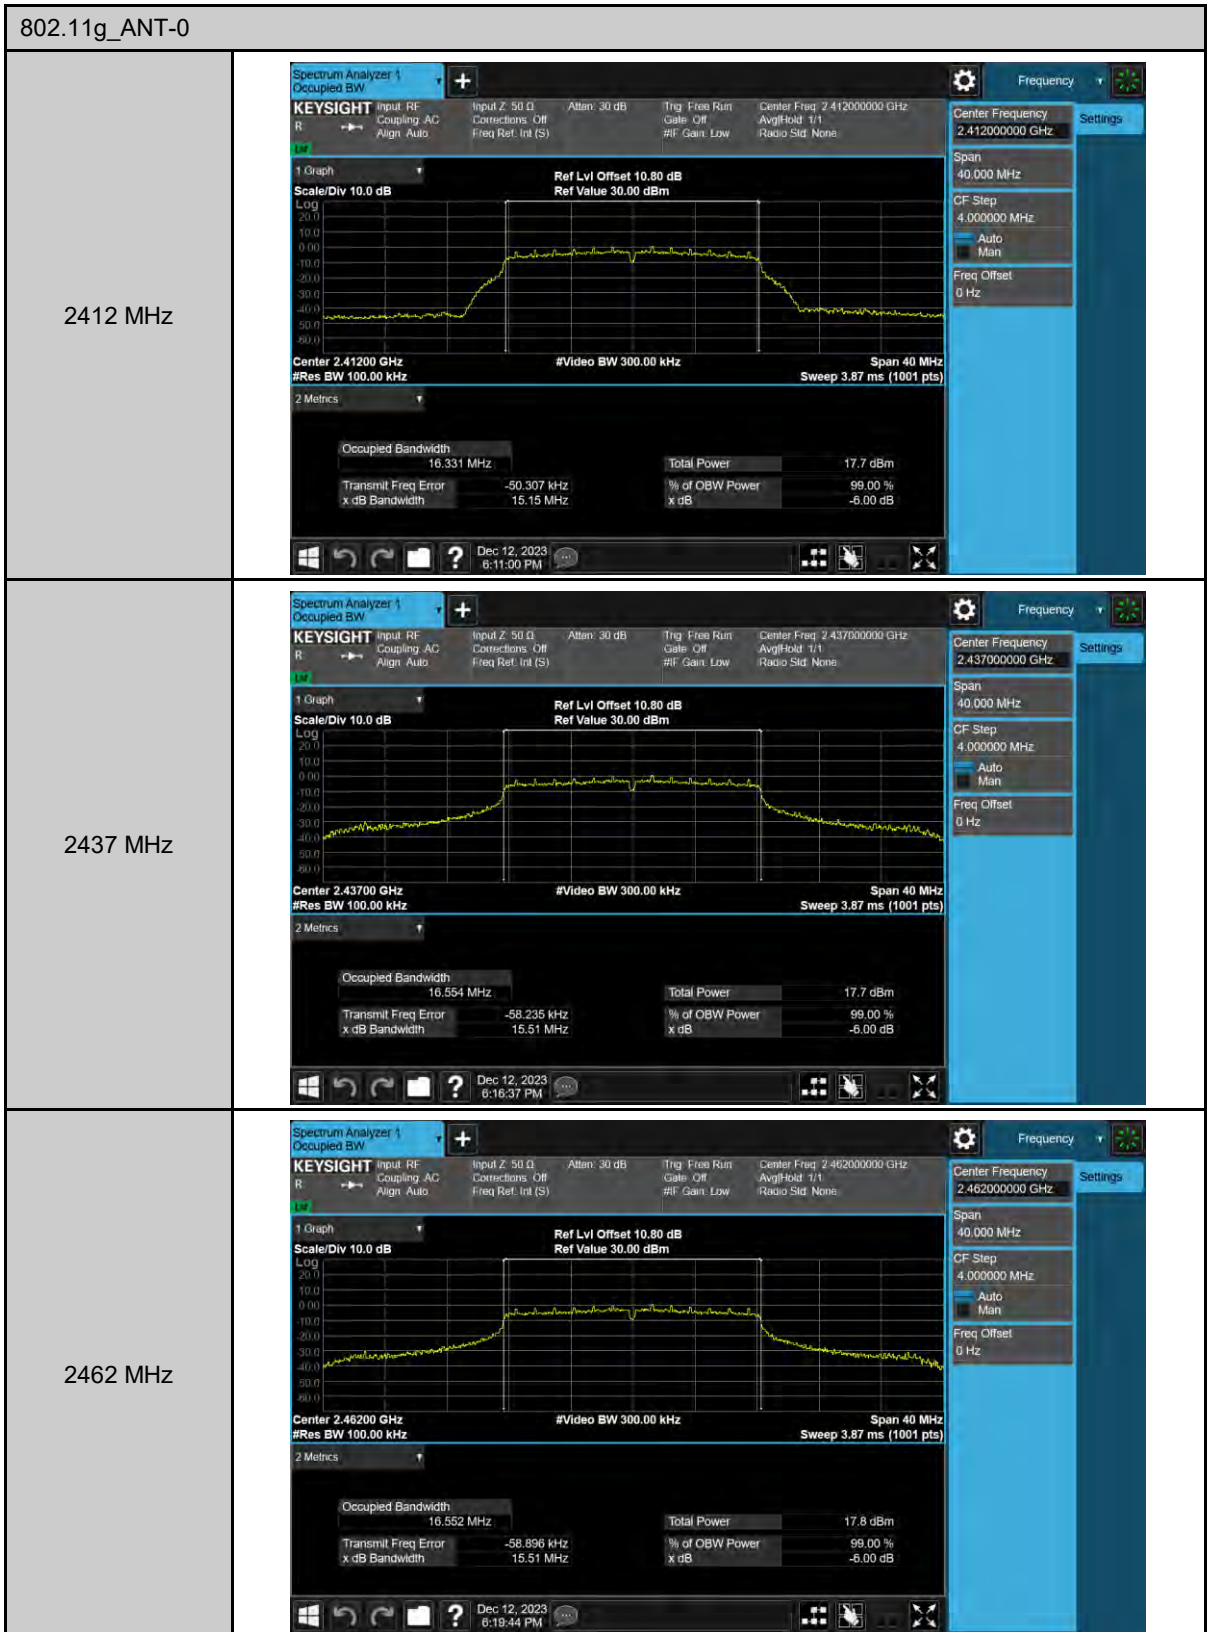

Appendix B. Test Plots

Duty cycle

Out of Band Conducted Spurious Emission

802.11b_ANT-0

2412 MHz

2437 MHz

2462 MHz

802.11g_ANT-0

2412 MHz

2437 MHz

2462 MHz

Reference level

802.11b_ANT-0

2412 MHz

2437 MHz

2462 MHz

Conducted Band Edge

802.11b_ANT-0

2412 MHz

2462 MHz

6 dB Bandwidth

802.11b_ANT-0

2412 MHz

2437 MHz

2462 MHz

99% Occupied Bandwidth