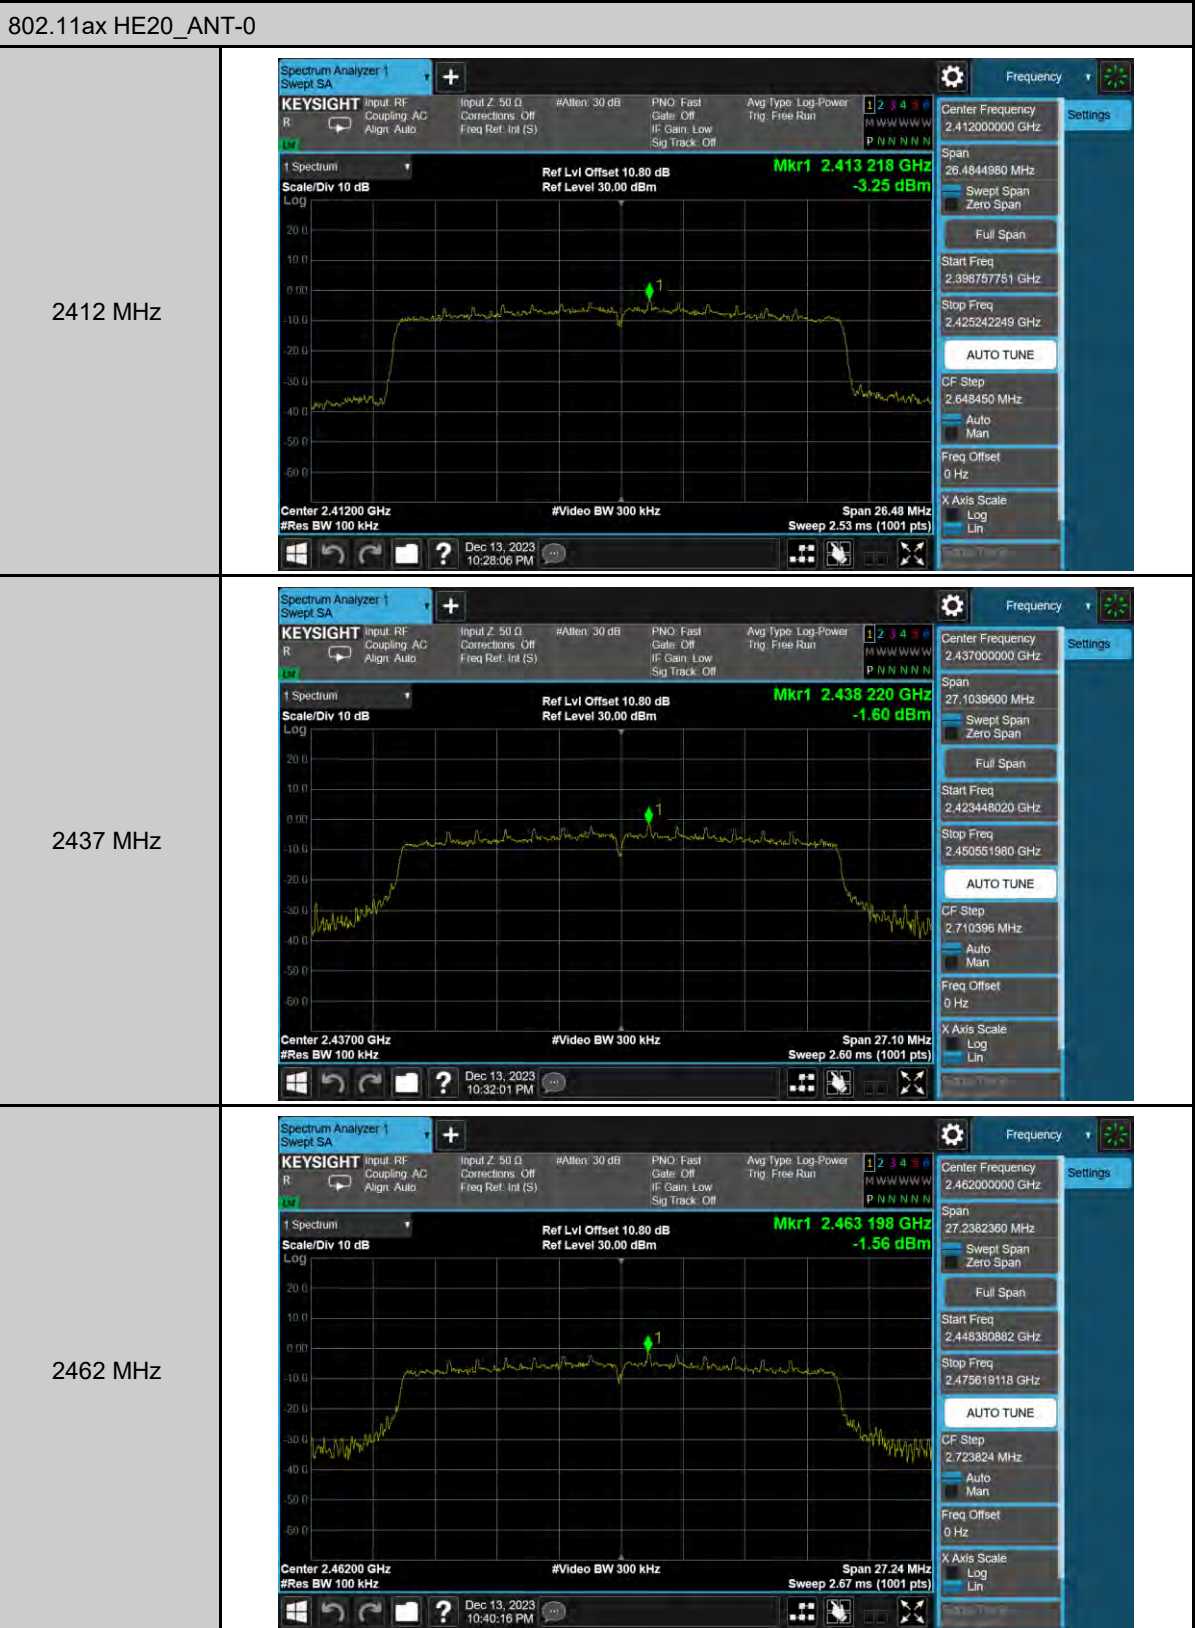

Appendix B. Test Plots

Duty cycle

Out of Band Conducted Spurious Emission

802.11b_ANT-0

2412 MHz

2437 MHz

2462 MHz

802.11g_ANT-0

2412 MHz

2437 MHz

2462 MHz

Reference level

802.11b_ANT-0

2412 MHz

2437 MHz

2462 MHz

Conducted Band Edge

802.11b_ANT-0

2412 MHz

2462 MHz

6 dB Bandwidth

802.11b_ANT-0

2412 MHz

2437 MHz

2462 MHz

99% Occupied Bandwidth