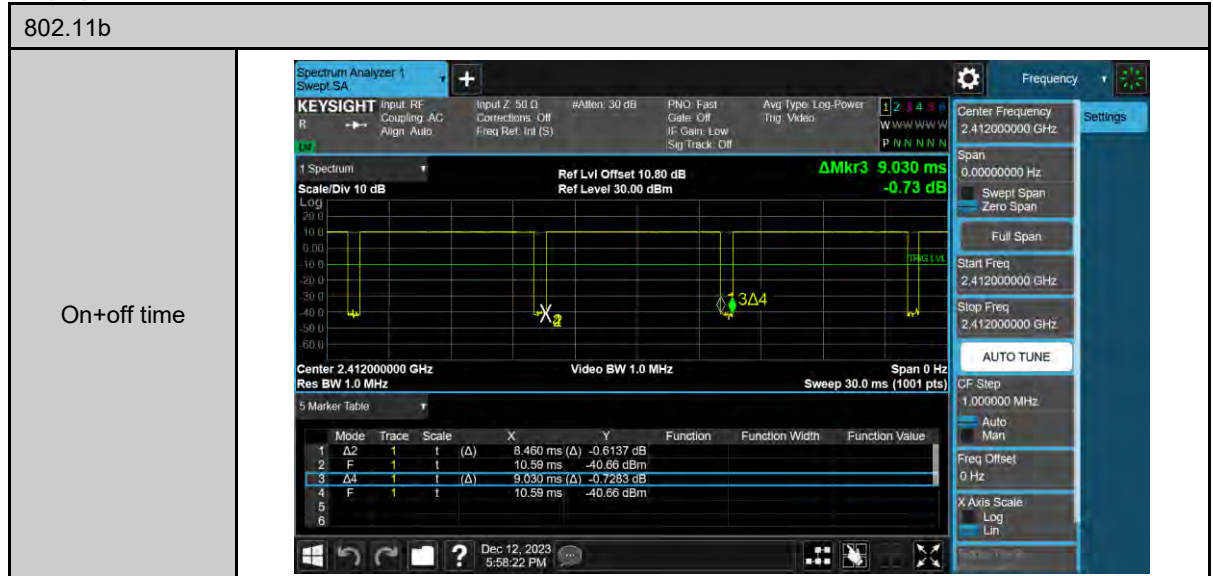

Appendix B. Test Plots

Duty cycle

Out of Band Conducted Spurious Emission

802.11b_ANT-0

2412 MHz

2437 MHz

2462 MHz

802.11g_ANT-0

2462 MHz

99% Occupied Bandwidth