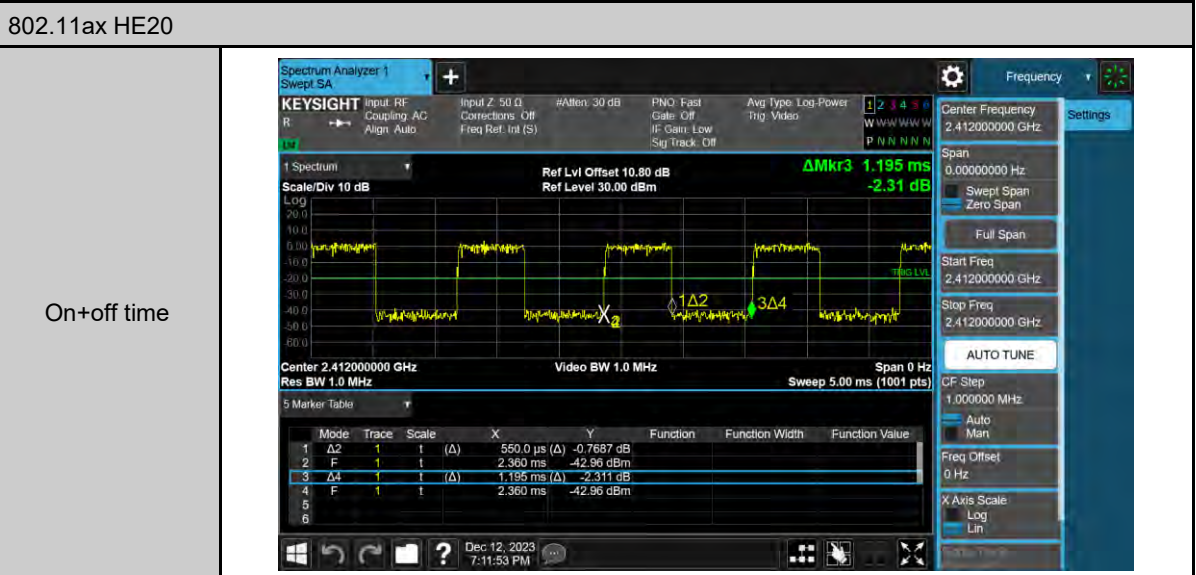

Appendix B. Test Plots

Duty cycle

Out of Band Conducted Spurious Emission

802.11b_ANT-0

2412 MHz

2437 MHz

2462 MHz

802.11g_ANT-0

2412 MHz

2437 MHz

2462 MHz

802.11g_ANT-1

2412 MHz

2437 MHz

2462 MHz

802.11ax HE20_ANT-1

2462 MHz

99% Occupied Bandwidth