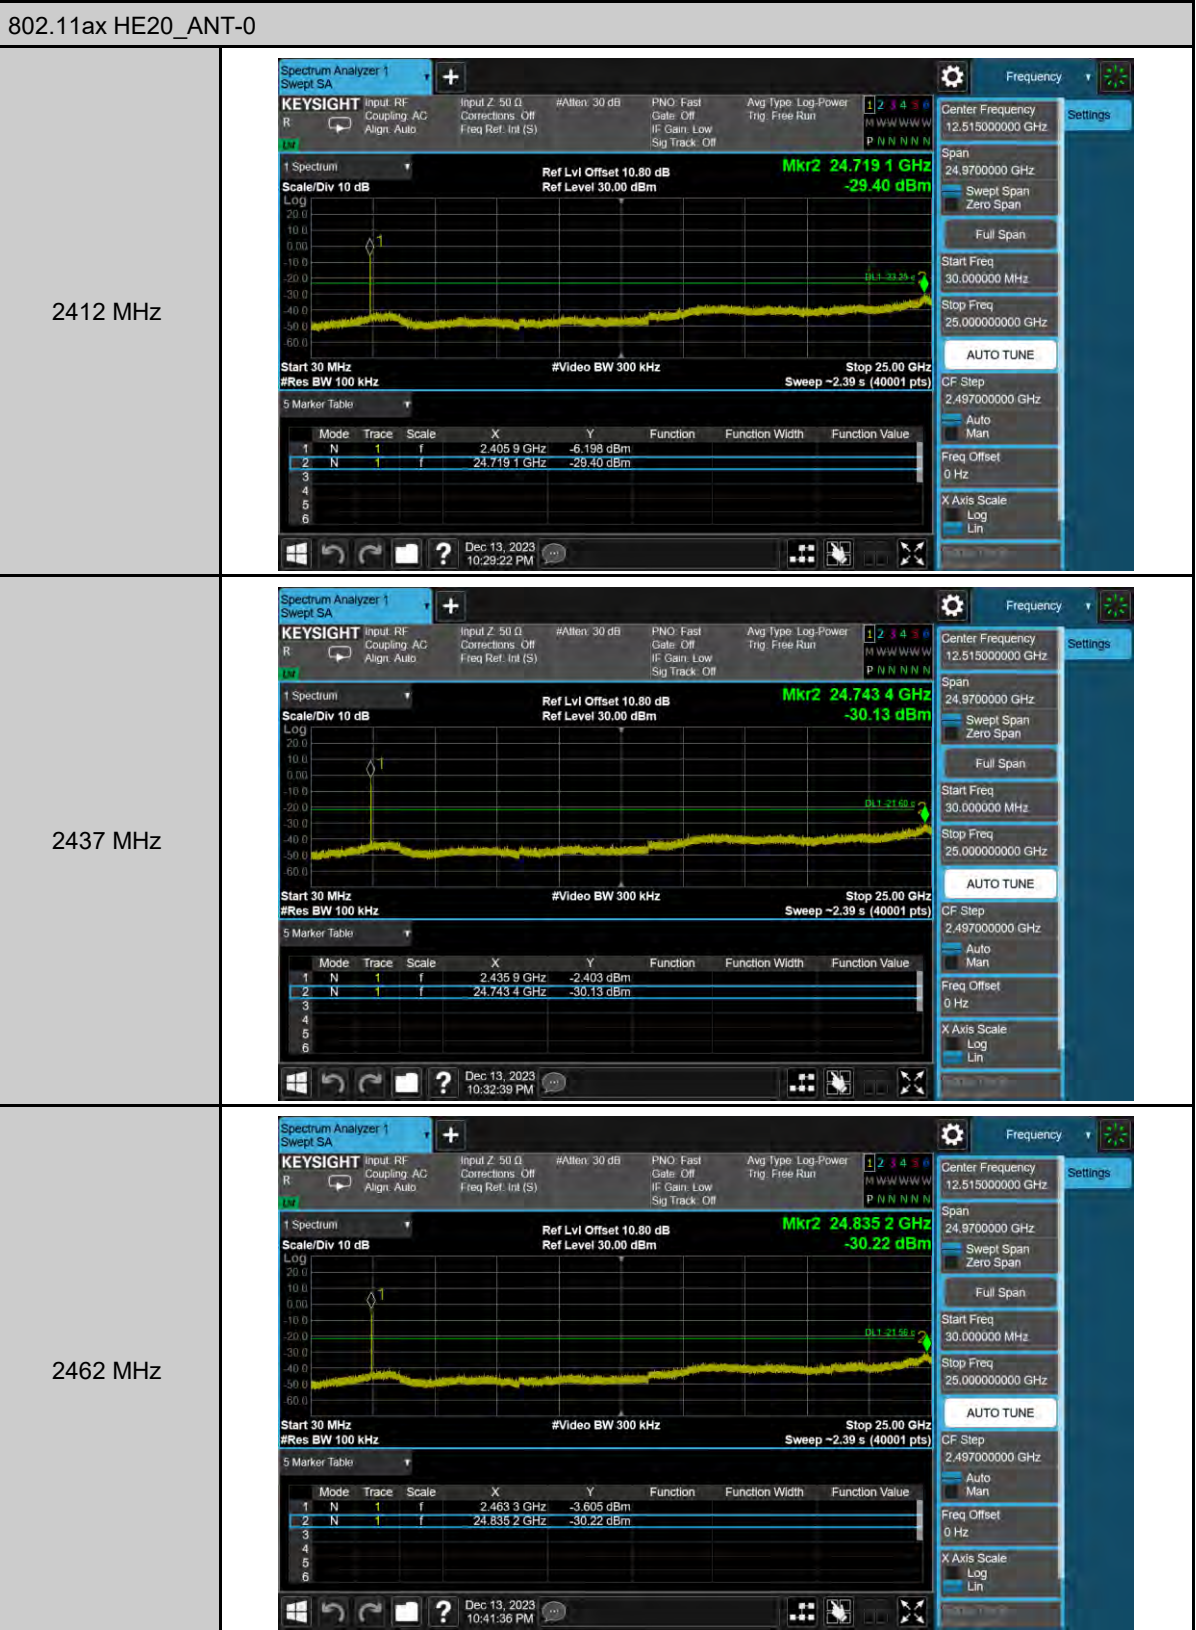

Appendix B. Test Plots

Duty cycle

Out of Band Conducted Spurious Emission

802.11b_ANT-0

2412 MHz

2437 MHz

2462 MHz

802.11g_ANT-0

2412 MHz

2437 MHz

2462 MHz

802.11g_ANT-1

2412 MHz

2437 MHz

2462 MHz

802.11ax HE20_ANT-1

2412 MHz

2437 MHz

2462 MHz

Reference level

802.11b_ANT-0

2412 MHz

2437 MHz

2462 MHz

2462 MHz

99% Occupied Bandwidth