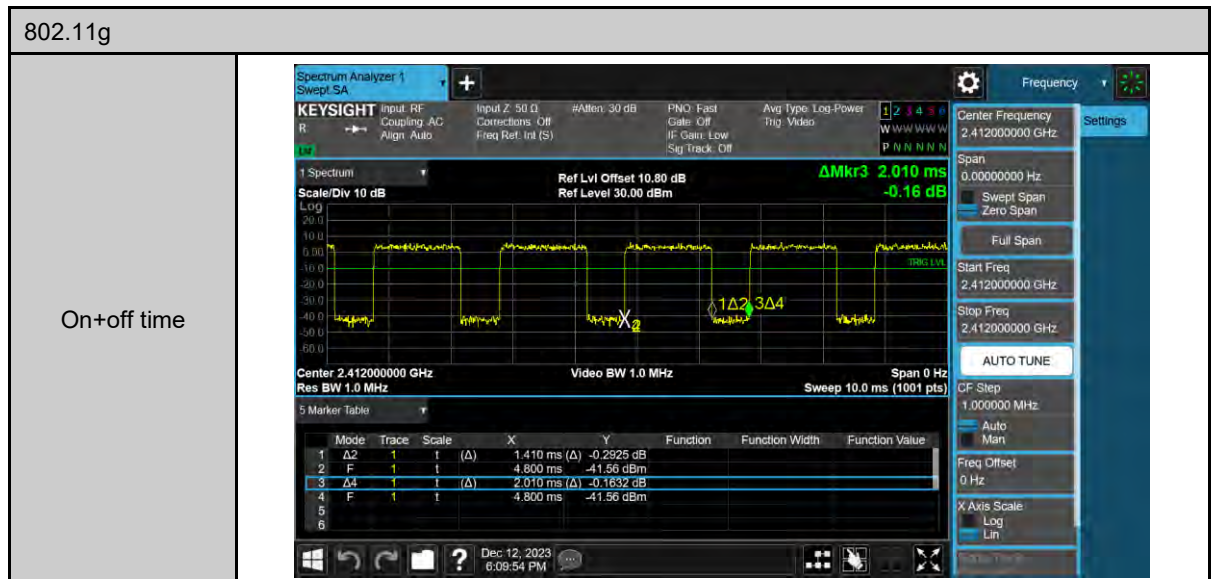

Appendix B. Test Plots

Duty cycle

Out of Band Conducted Spurious Emission

802.11b_ANT-0

2412 MHz

2437 MHz

2462 MHz

802.11g_ANT-0