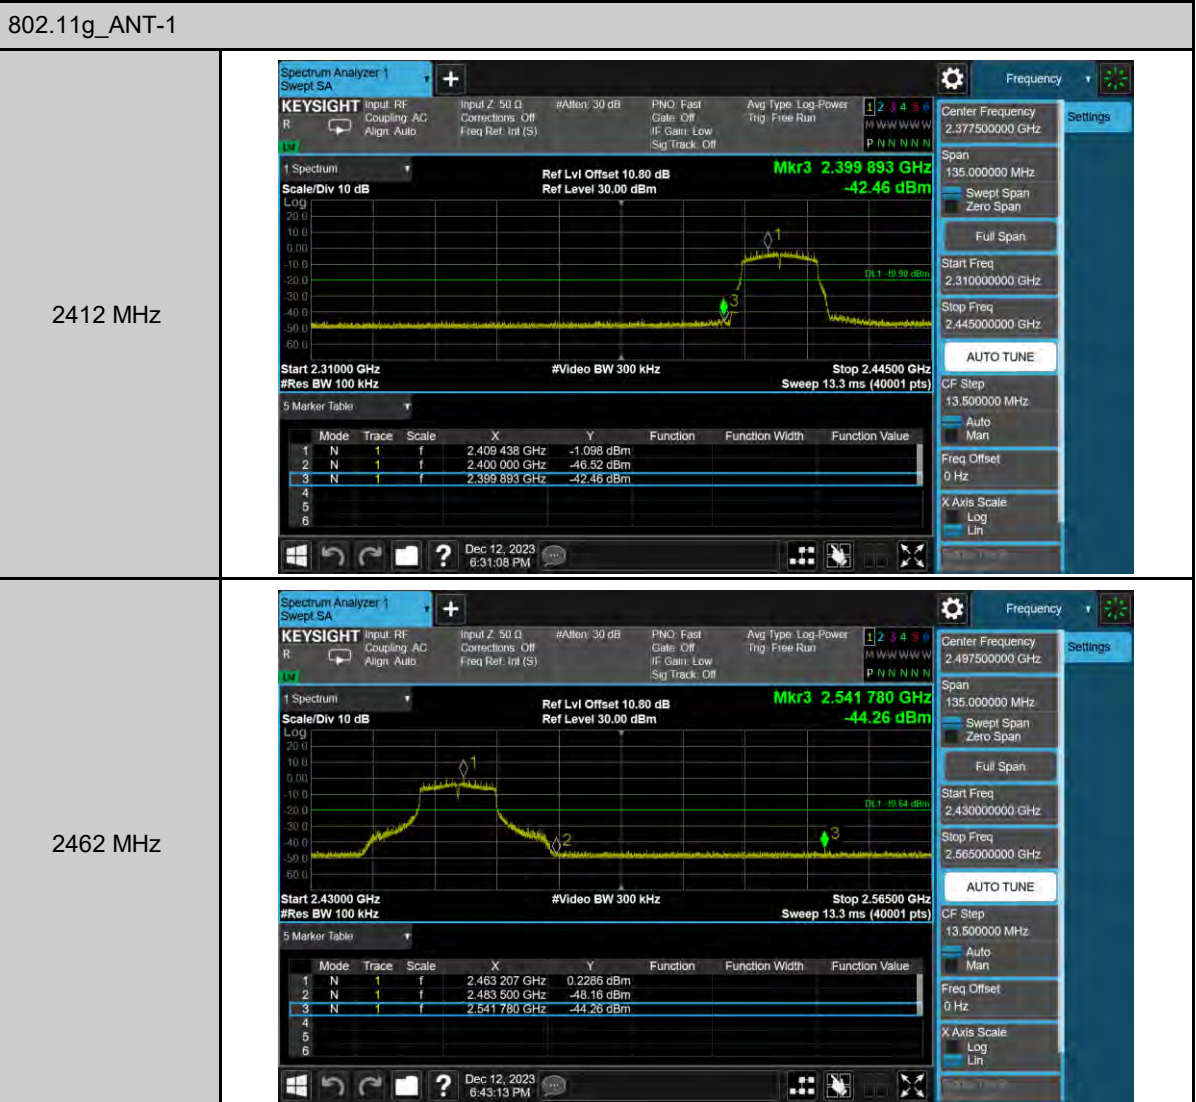

Appendix B. Test Plots

Duty cycle

Out of Band Conducted Spurious Emission

802.11b_ANT-0

2412 MHz

2437 MHz

2462 MHz

802.11g_ANT-0

2412 MHz

2437 MHz

2462 MHz

Reference level

802.11b_ANT-0

2412 MHz

2437 MHz

2462 MHz

Conducted Band Edge

802.11b_ANT-0

2412 MHz

2462 MHz

6 dB Bandwidth

802.11b_ANT-0

2412 MHz

2437 MHz

2462 MHz

99% Occupied Bandwidth