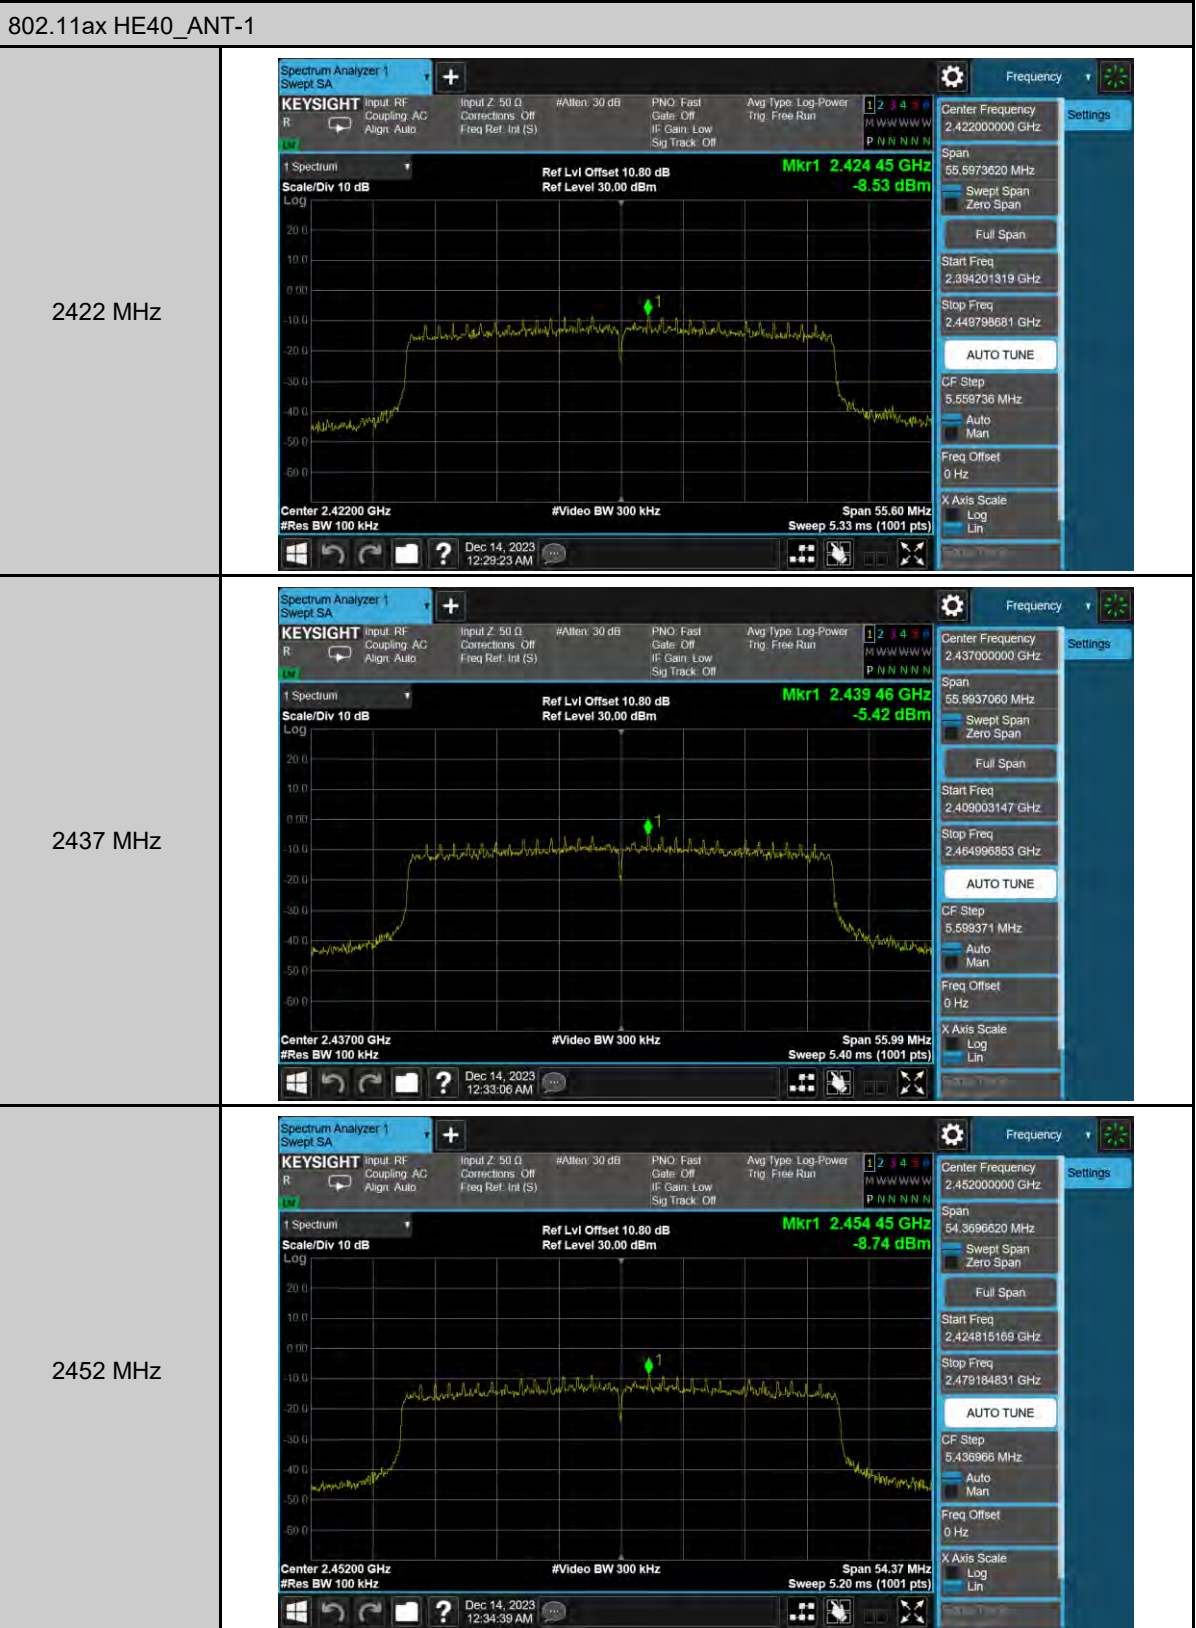

Appendix B. Test Plots

Duty cycle

Out of Band Conducted Spurious Emission

802.11b_ANT-0

2412 MHz

2437 MHz

2462 MHz

802.11g_ANT-0

2412 MHz

2437 MHz

2462 MHz

Reference level

802.11b_ANT-0

2412 MHz

2437 MHz

2462 MHz

Conducted Band Edge

802.11b_ANT-0

2412 MHz

2462 MHz

6 dB Bandwidth

802.11b_ANT-0

2412 MHz

2437 MHz

2462 MHz

99% Occupied Bandwidth