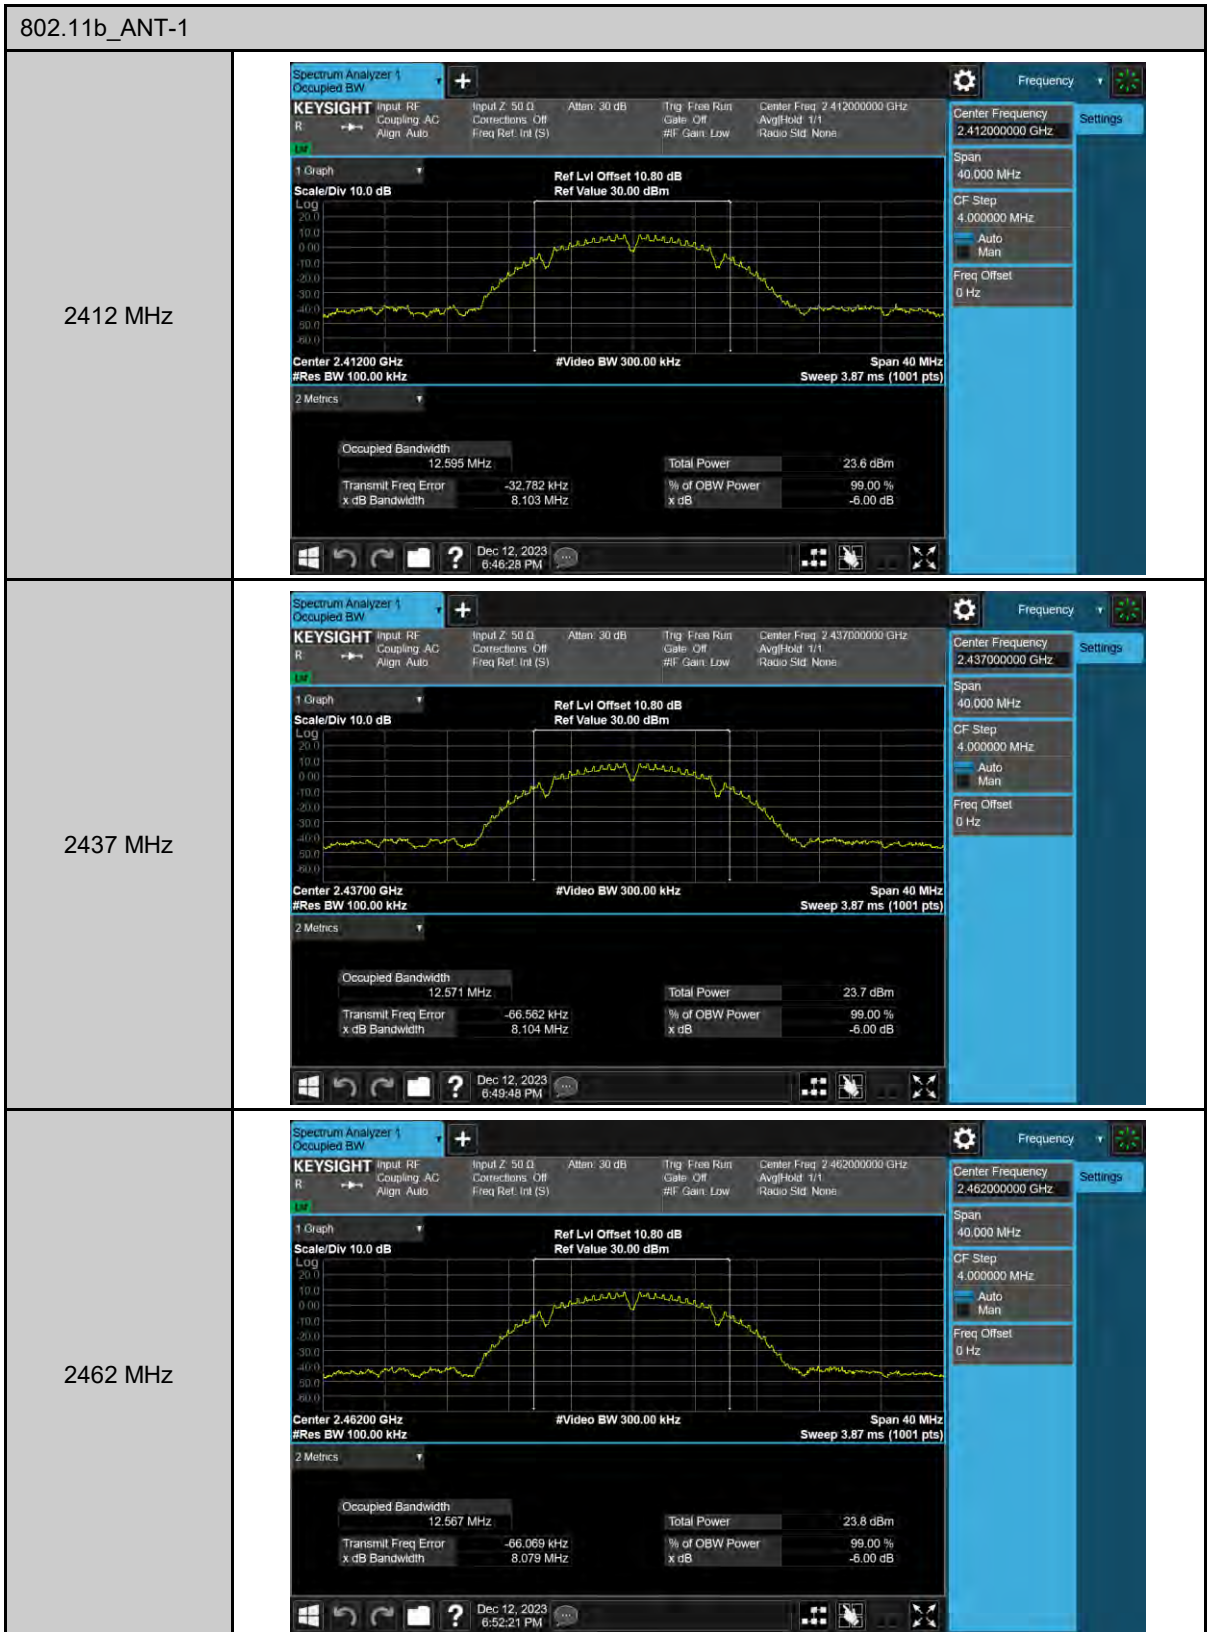

Appendix B. Test Plots

Duty cycle

Out of Band Conducted Spurious Emission

802.11b_ANT-0

2412 MHz

2437 MHz

2462 MHz

802.11g_ANT-0

2412 MHz

2437 MHz

2462 MHz

Reference level

802.11b_ANT-0

2412 MHz

2437 MHz

2462 MHz

Conducted Band Edge

802.11b_ANT-0

2412 MHz

2462 MHz

6 dB Bandwidth

802.11b_ANT-0

2412 MHz

2437 MHz

2462 MHz

99% Occupied Bandwidth