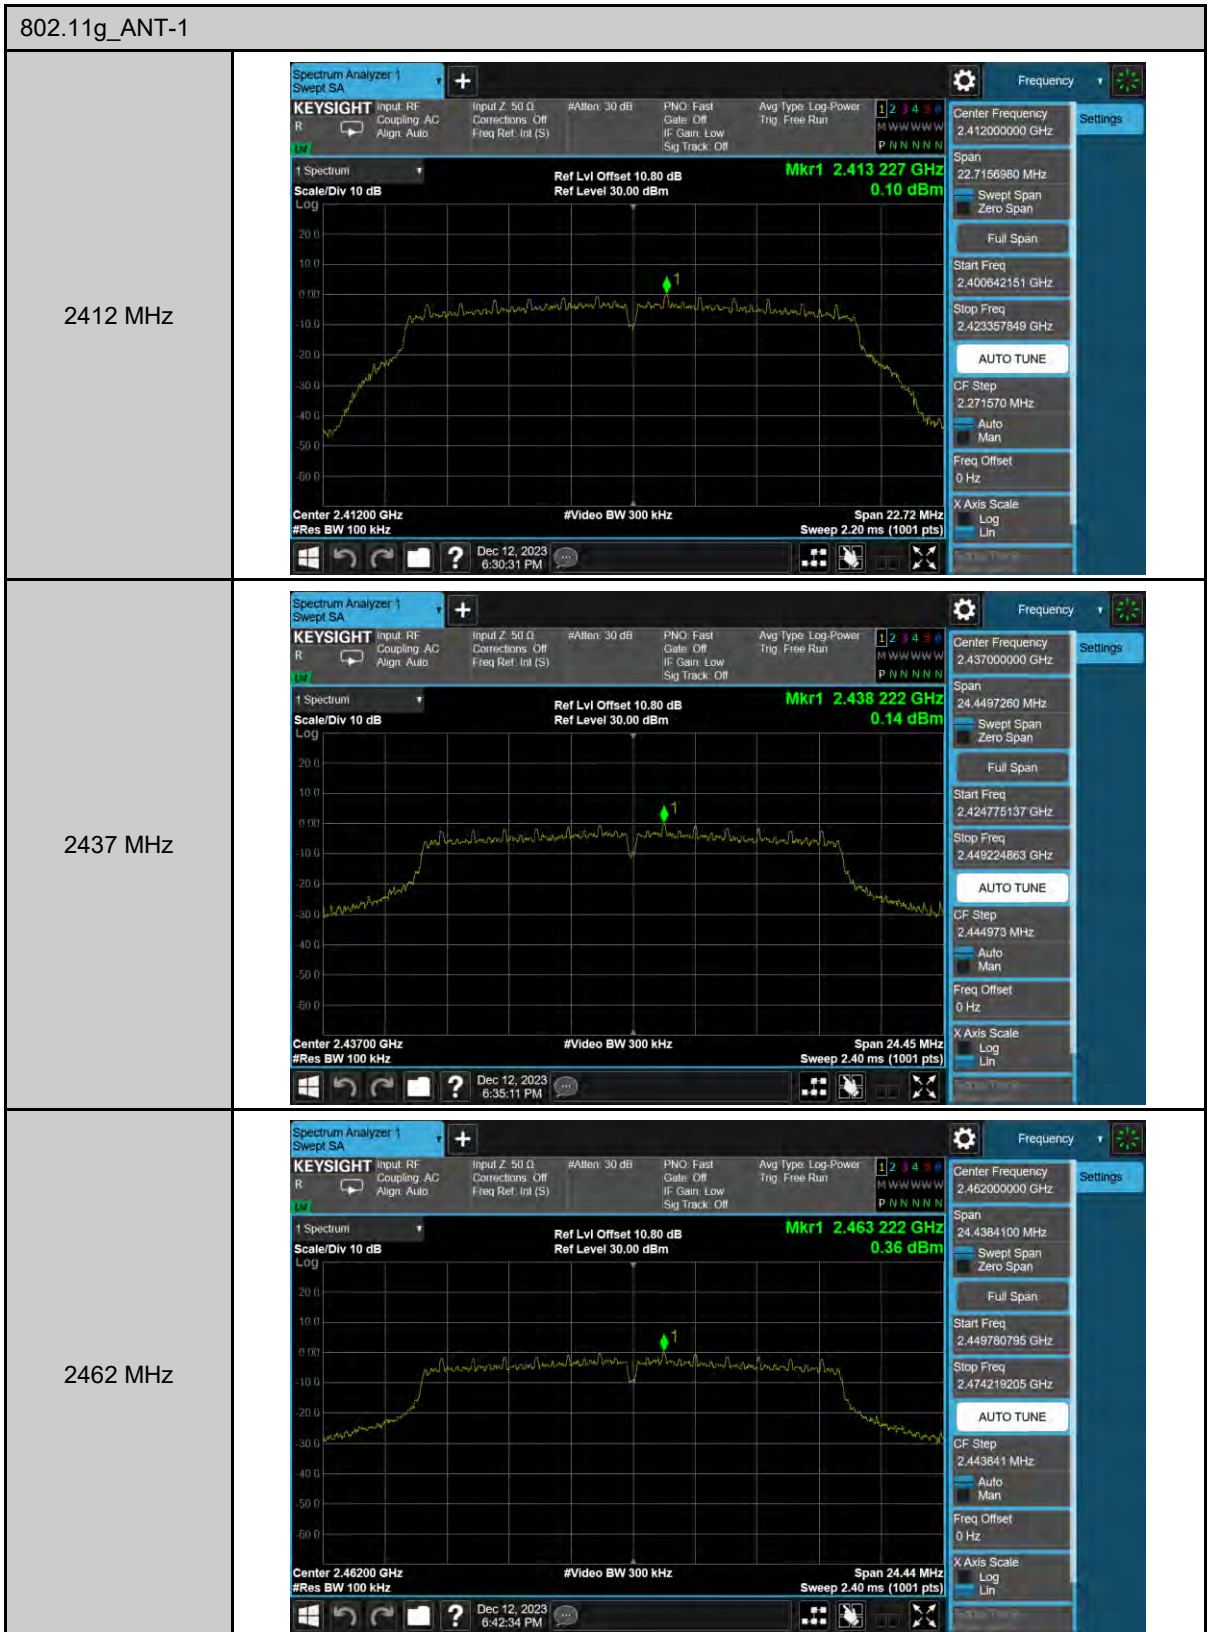

Appendix B. Test Plots

Duty cycle

Out of Band Conducted Spurious Emission

802.11b_ANT-0

2412 MHz

2437 MHz

2462 MHz

802.11g_ANT-0

2412 MHz

2437 MHz

2462 MHz

Reference level

802.11b_ANT-0

2412 MHz

2437 MHz

2462 MHz

Conducted Band Edge

802.11b_ANT-0

2412 MHz

2462 MHz

6 dB Bandwidth

802.11b_ANT-0

2412 MHz

2437 MHz

2462 MHz

99% Occupied Bandwidth