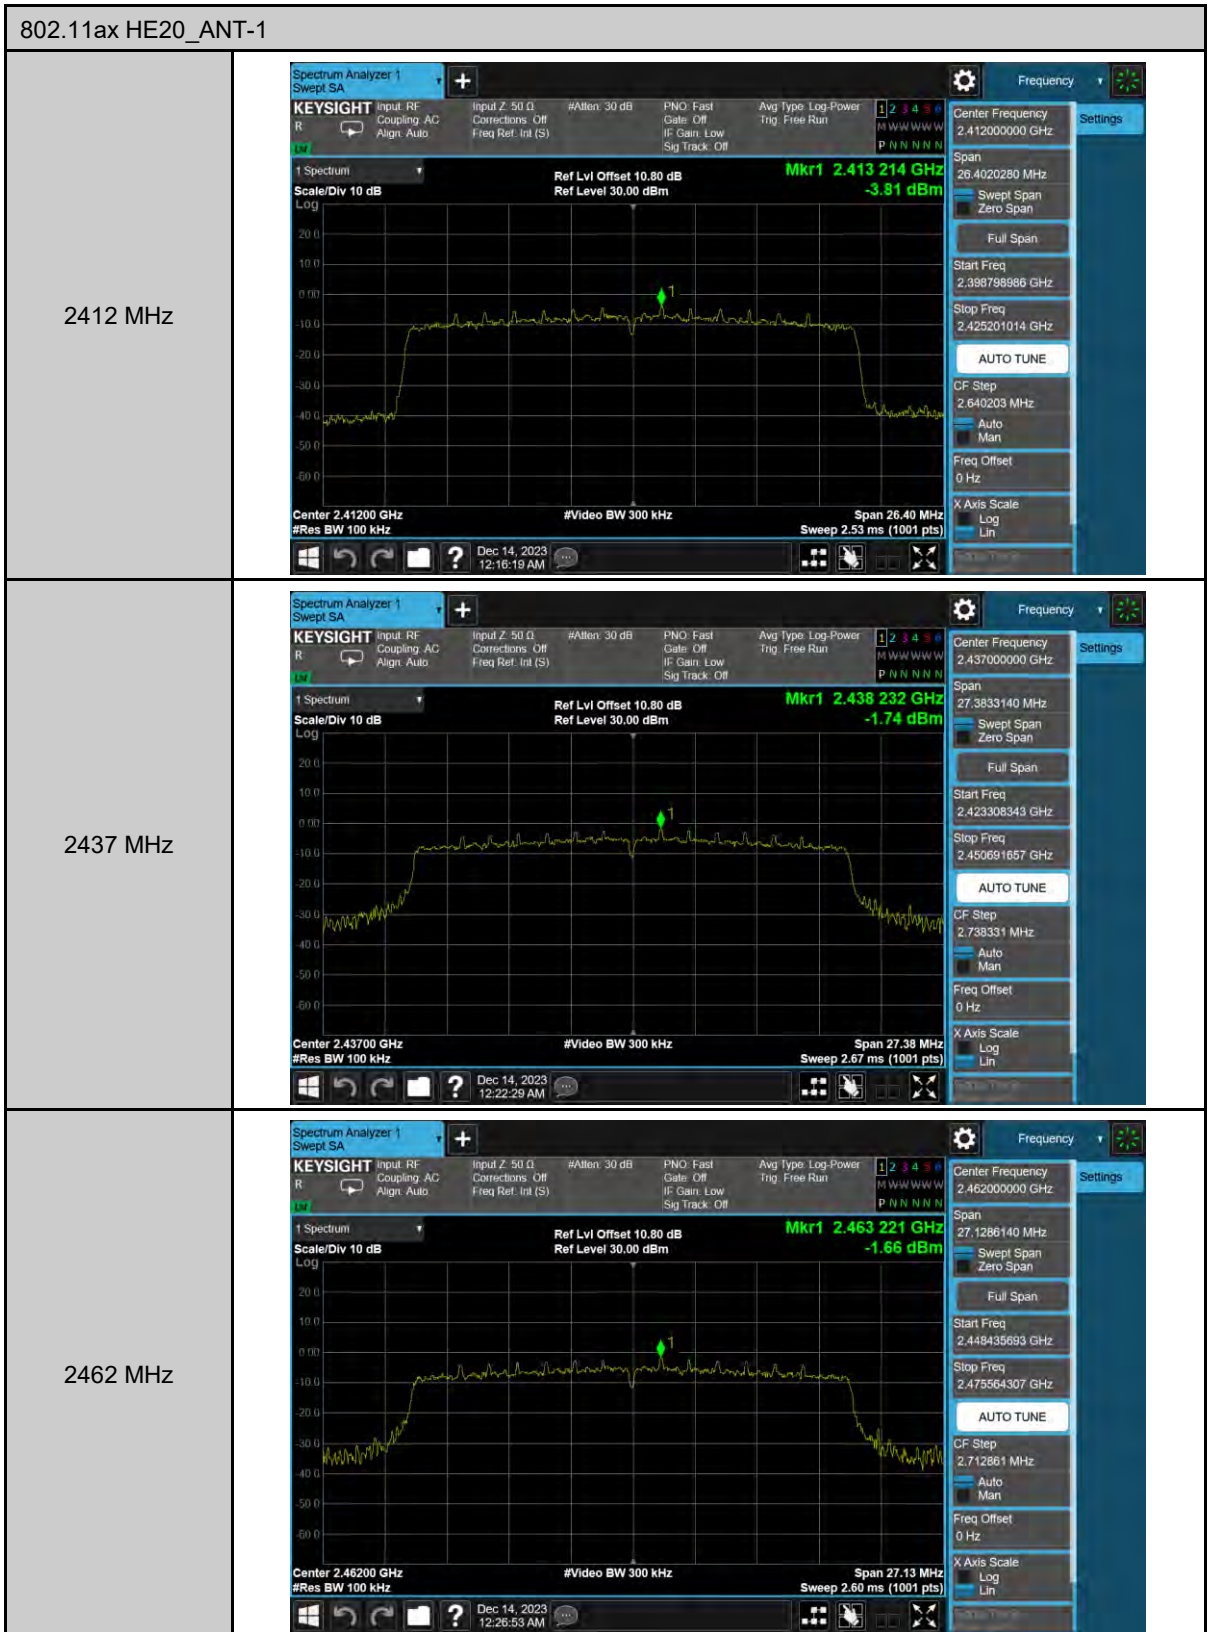

Appendix B. Test Plots

Duty cycle

Out of Band Conducted Spurious Emission

802.11b_ANT-0

2412 MHz

2437 MHz

2462 MHz

802.11g_ANT-0

2412 MHz

2437 MHz

2462 MHz

Reference level

802.11b_ANT-0

2412 MHz

2437 MHz

2462 MHz

Conducted Band Edge

802.11b_ANT-0

2412 MHz

2462 MHz

6 dB Bandwidth

802.11b_ANT-0

2412 MHz

2437 MHz

2462 MHz

99% Occupied Bandwidth