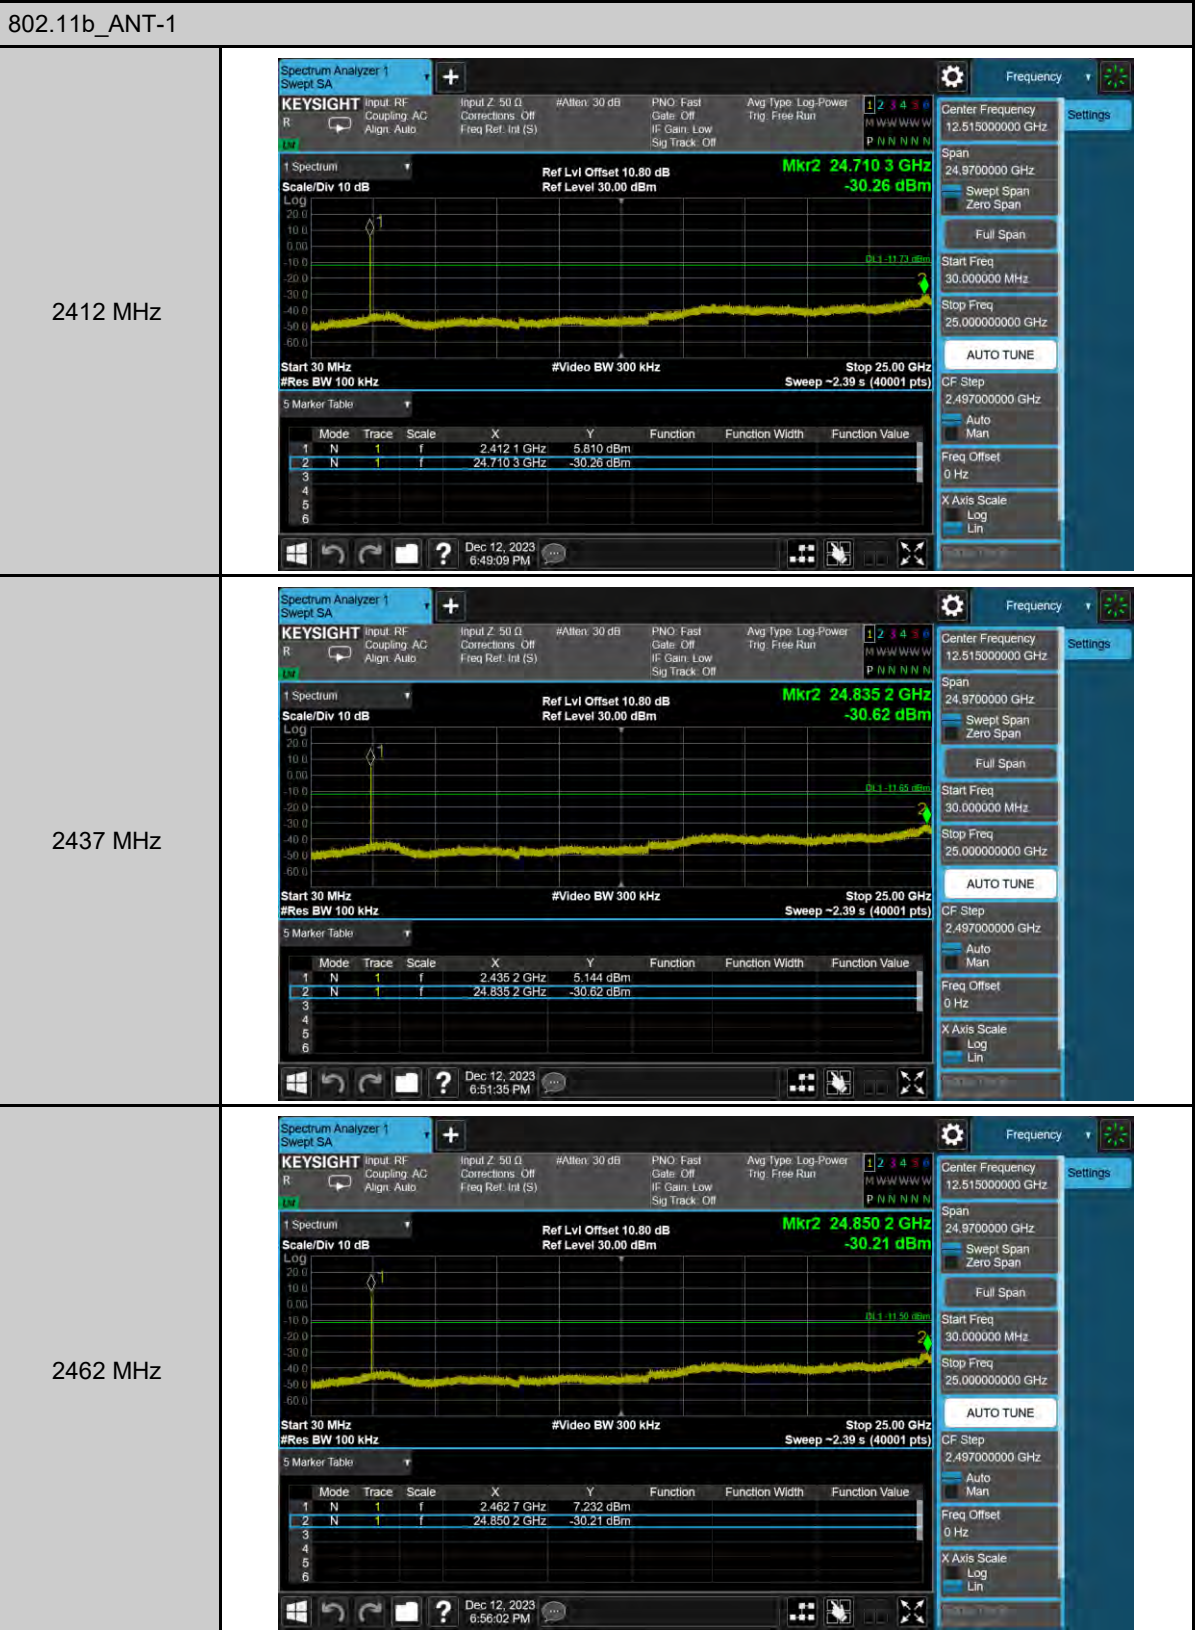

Appendix B. Test Plots

Duty cycle

Out of Band Conducted Spurious Emission

802.11b_ANT-0

2412 MHz

2437 MHz

2462 MHz

802.11g_ANT-0

2412 MHz

2437 MHz

2462 MHz

802.11g_ANT-1

2412 MHz

2437 MHz

2462 MHz

802.11ax HE20_ANT-1

2412 MHz

2437 MHz

2462 MHz

Reference level

802.11b_ANT-0

2412 MHz

2437 MHz

2462 MHz

2462 MHz

99% Occupied Bandwidth