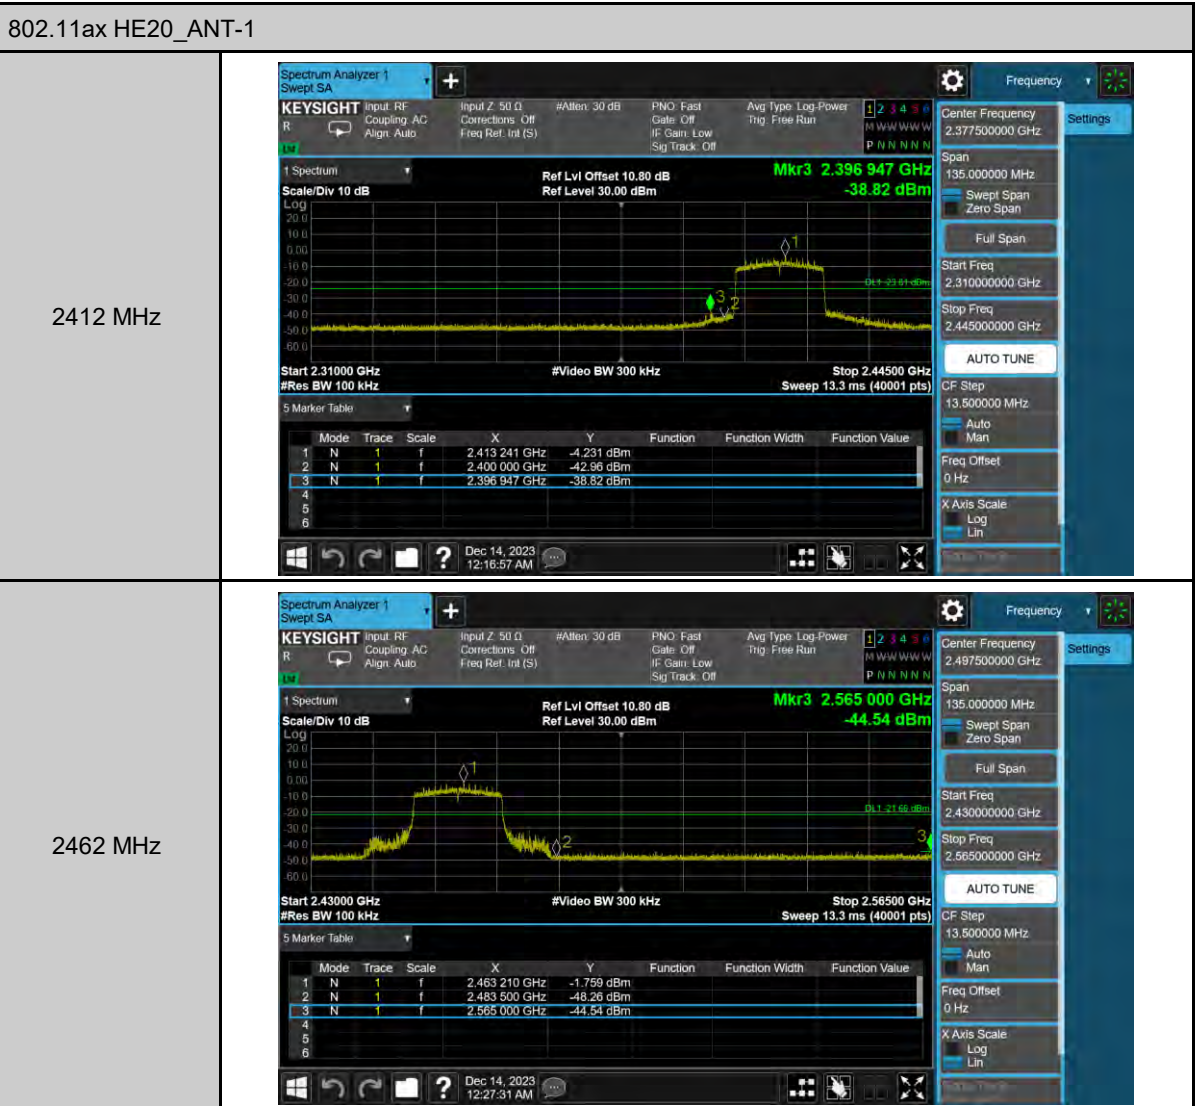

Appendix B. Test Plots

Duty cycle

Out of Band Conducted Spurious Emission

802.11b_ANT-0

2412 MHz

2437 MHz

2462 MHz

802.11g_ANT-0

2412 MHz

2437 MHz

2462 MHz

Reference level

802.11b_ANT-0

2412 MHz

2437 MHz

2462 MHz

Conducted Band Edge

802.11b_ANT-0

2412 MHz

2462 MHz

6 dB Bandwidth

802.11b_ANT-0

2412 MHz

2437 MHz

2462 MHz

99% Occupied Bandwidth