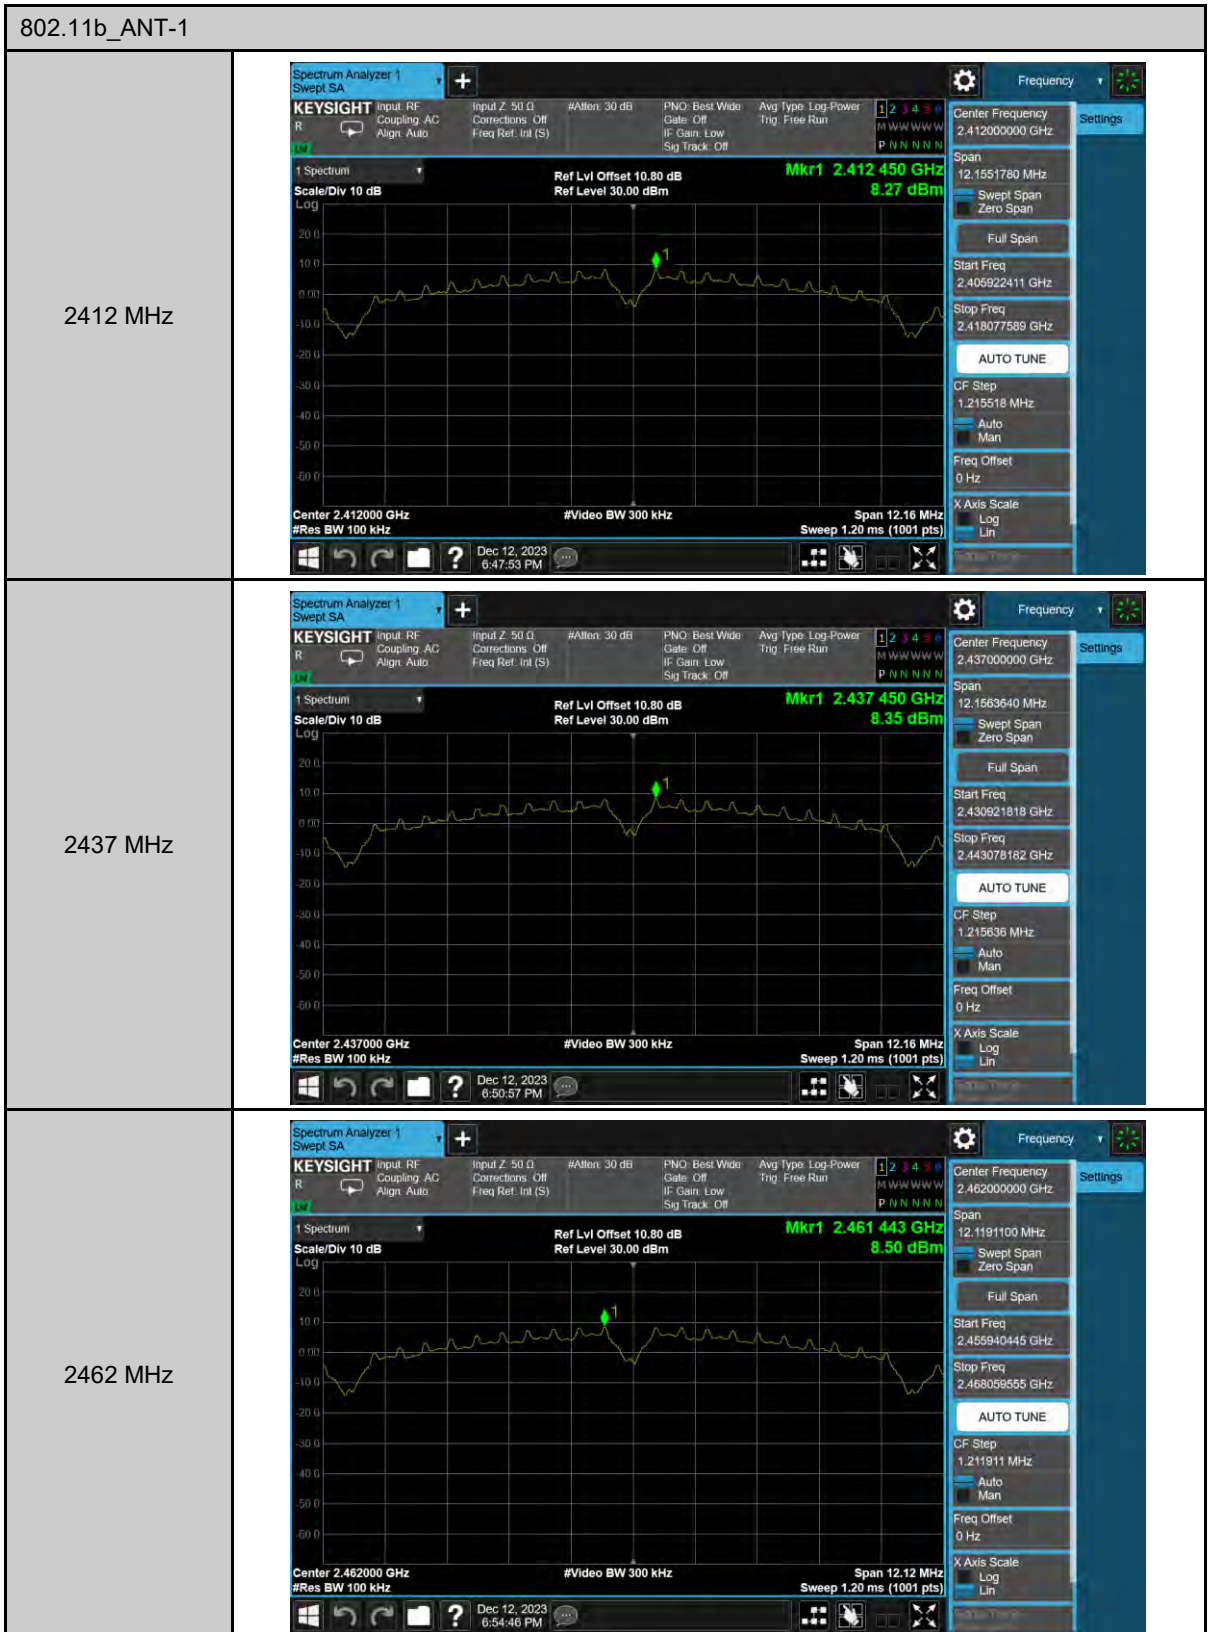

Appendix B. Test Plots

Duty cycle

Out of Band Conducted Spurious Emission

802.11b_ANT-0

2412 MHz

2437 MHz

2462 MHz

802.11g_ANT-0

2412 MHz

2437 MHz

2462 MHz

Reference level

802.11b_ANT-0

2412 MHz

2437 MHz

2462 MHz

Conducted Band Edge

802.11b_ANT-0

2412 MHz

2462 MHz

6 dB Bandwidth

802.11b_ANT-0

2412 MHz

2437 MHz

2462 MHz

99% Occupied Bandwidth