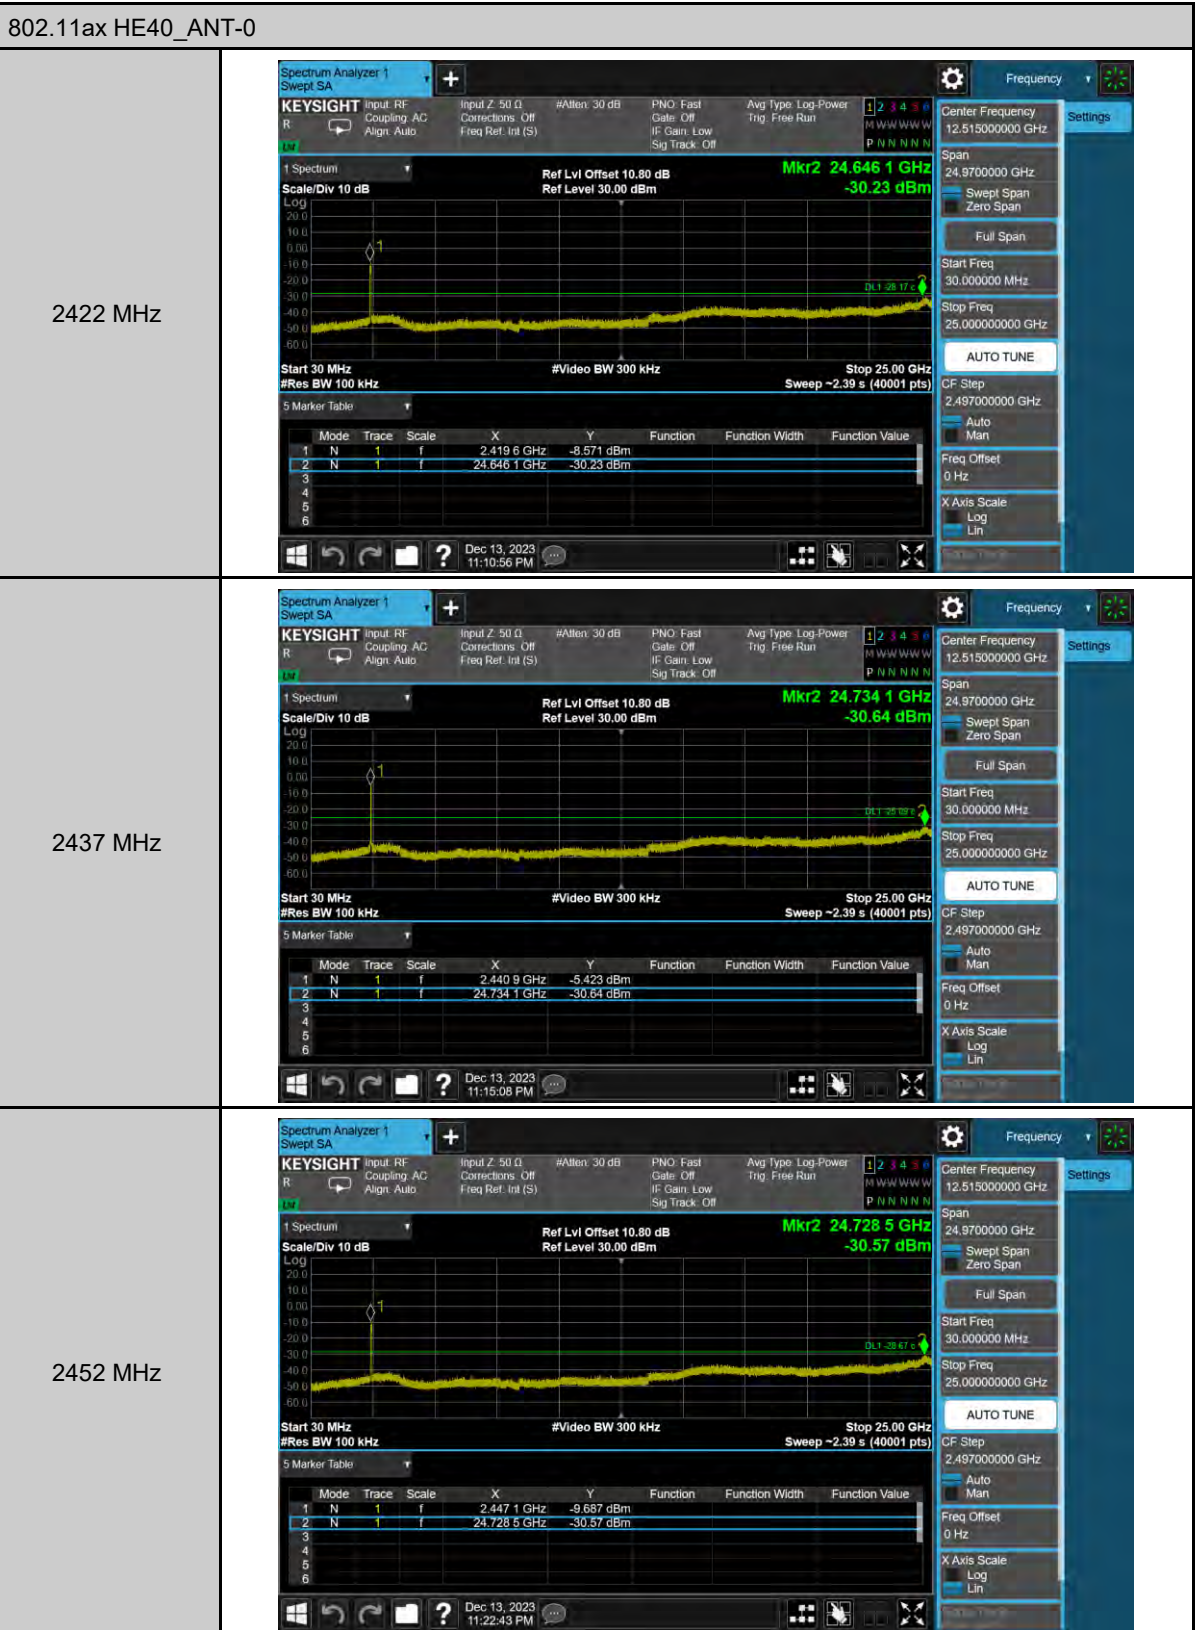

Appendix B. Test Plots

Duty cycle

Out of Band Conducted Spurious Emission

802.11b_ANT-0

2412 MHz

2437 MHz

2462 MHz

802.11g_ANT-0

2412 MHz

2437 MHz

2462 MHz

802.11g_ANT-1

2412 MHz

2437 MHz

2462 MHz

802.11ax HE20_ANT-1

2412 MHz

2437 MHz

2462 MHz

Reference level

802.11b_ANT-0

2412 MHz

2437 MHz

2462 MHz

2462 MHz

99% Occupied Bandwidth