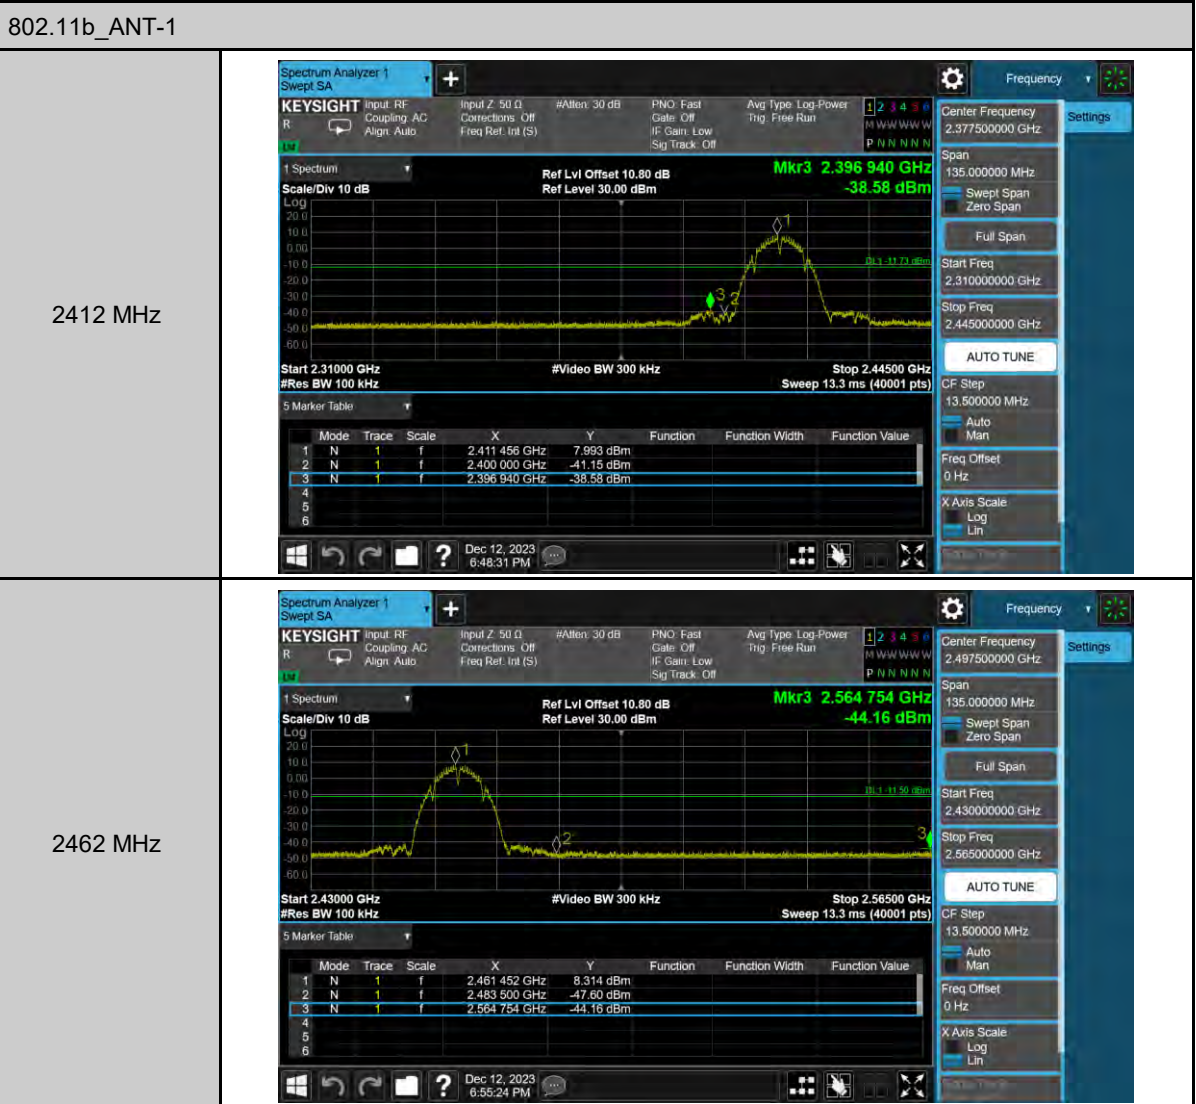

Appendix B. Test Plots

Duty cycle

Out of Band Conducted Spurious Emission

802.11b_ANT-0

2412 MHz

2437 MHz

2462 MHz

802.11g_ANT-0

2412 MHz

2437 MHz

2462 MHz

Reference level

802.11b_ANT-0

2412 MHz

2437 MHz

2462 MHz

Conducted Band Edge

802.11b_ANT-0

2412 MHz

2462 MHz

6 dB Bandwidth

802.11b_ANT-0

2412 MHz

2437 MHz

2462 MHz

99% Occupied Bandwidth