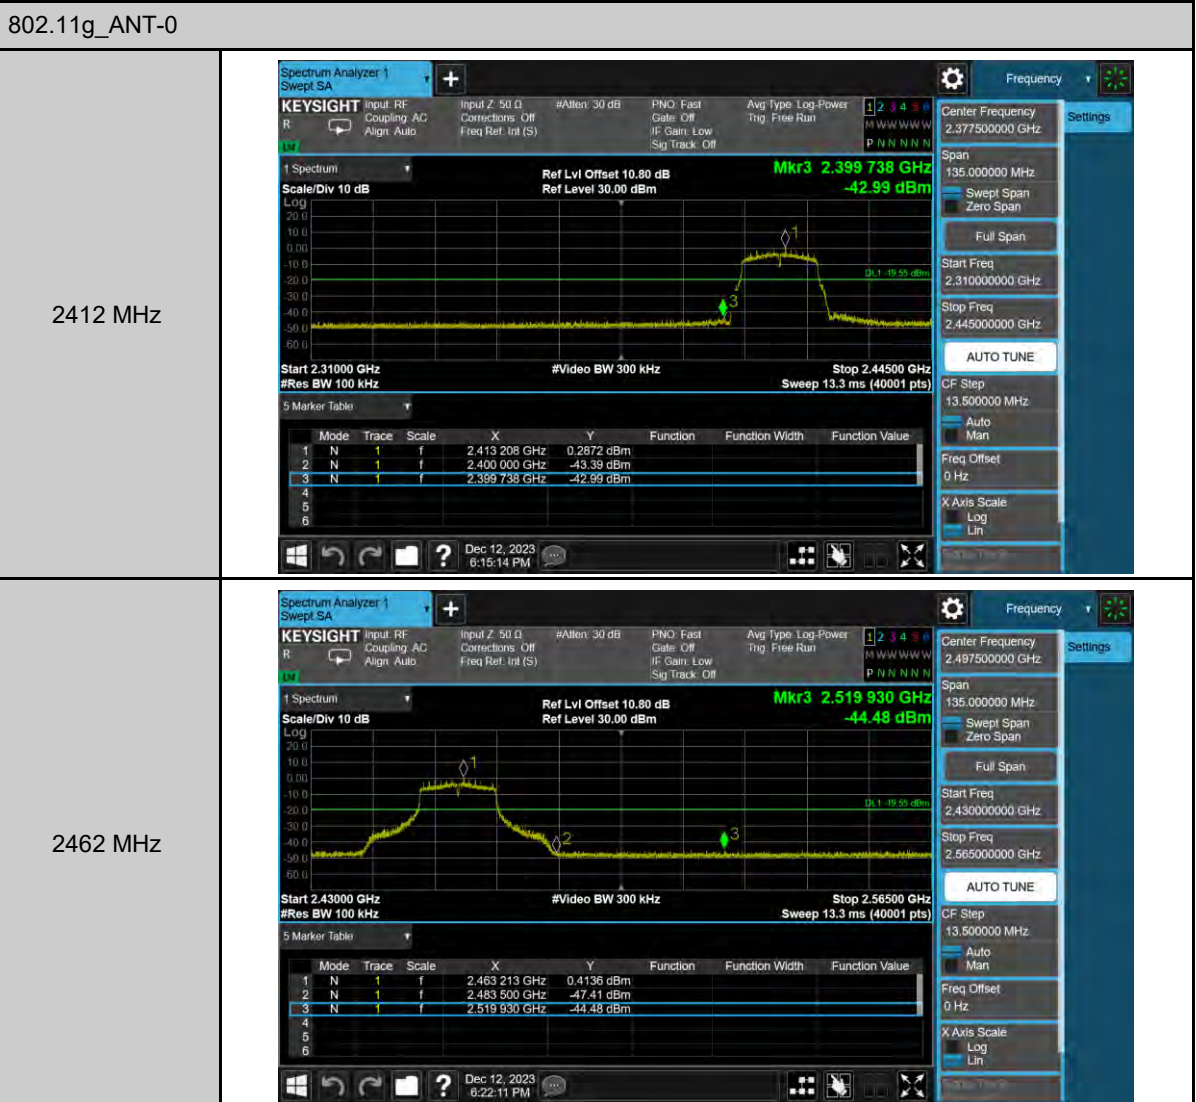

Appendix B. Test Plots

Duty cycle

Out of Band Conducted Spurious Emission

802.11b_ANT-0

2412 MHz

2437 MHz

2462 MHz

802.11g_ANT-0

2412 MHz

2437 MHz

2462 MHz

Reference level

802.11b_ANT-0

2412 MHz

2437 MHz

2462 MHz

Conducted Band Edge

802.11b_ANT-0

2412 MHz

2462 MHz

6 dB Bandwidth

802.11b_ANT-0

2412 MHz

2437 MHz

2462 MHz

99% Occupied Bandwidth