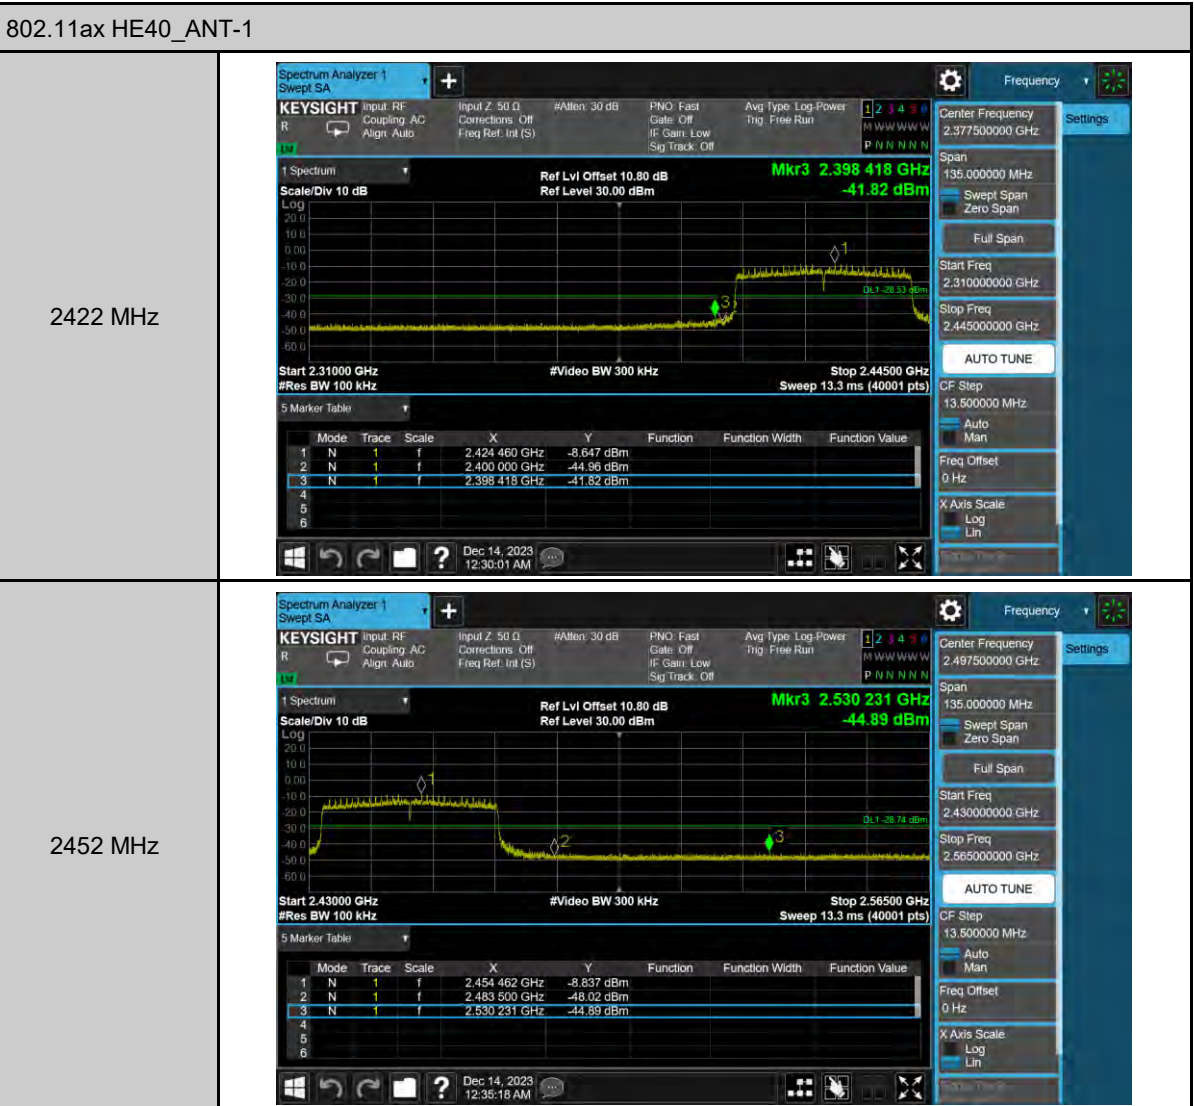

Appendix B. Test Plots

Duty cycle

Out of Band Conducted Spurious Emission

802.11b_ANT-0

2412 MHz

2437 MHz

2462 MHz

802.11g_ANT-0

2412 MHz

2437 MHz

2462 MHz

Reference level

802.11b_ANT-0

2412 MHz

2437 MHz

2462 MHz

Conducted Band Edge

802.11b_ANT-0

2412 MHz

2462 MHz

6 dB Bandwidth

802.11b_ANT-0

2412 MHz

2437 MHz

2462 MHz

99% Occupied Bandwidth