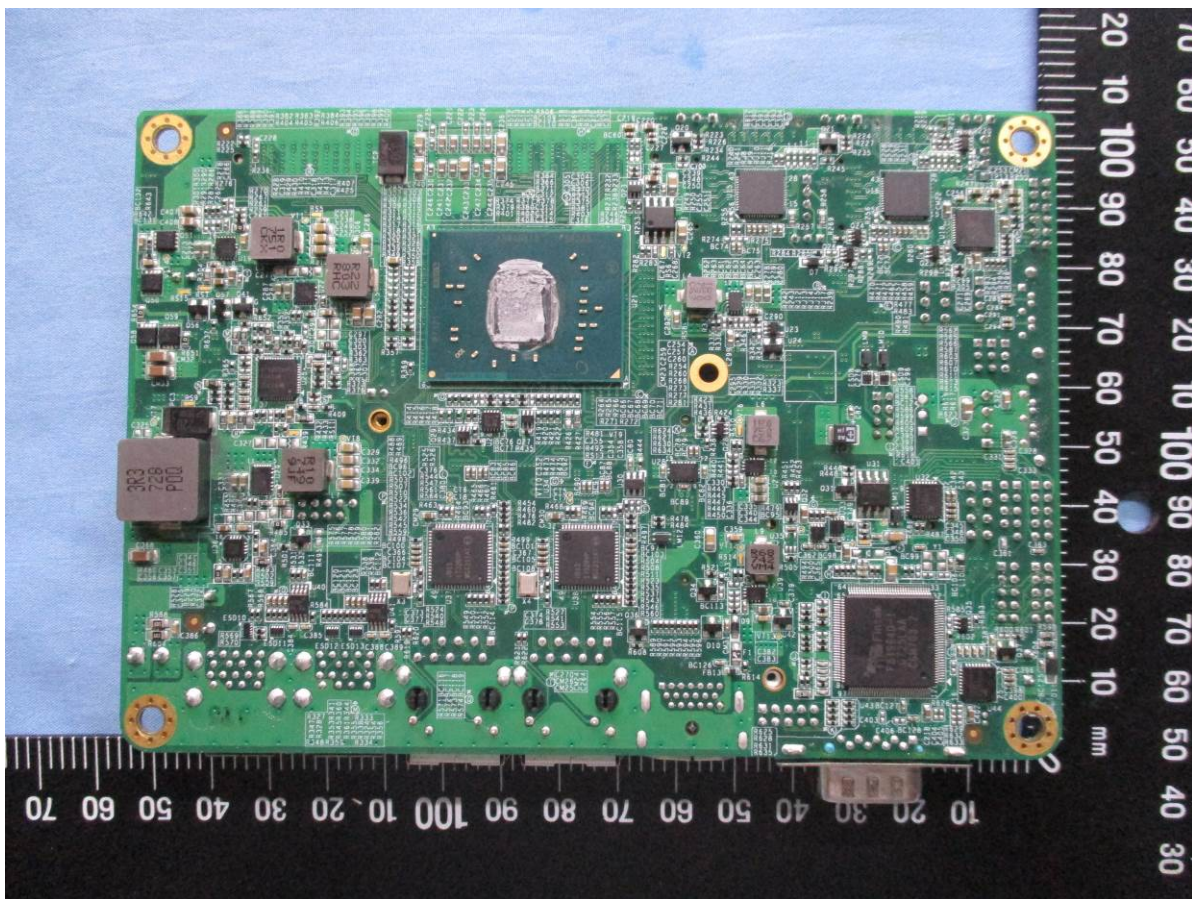

## Internal Photo (Model: P650IVF02.0)

Report No.: T180801N05

ANT

ANT

ANT

Report No.: T180801N05