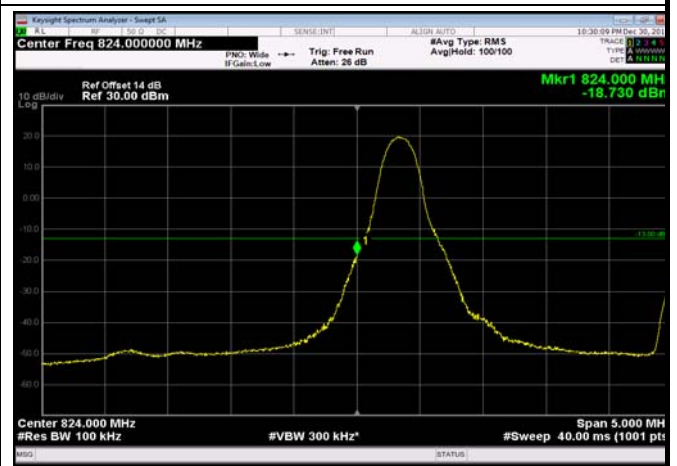

LowRange_FDD05_3MHz_825.5_OneRB
_low_Q16

LowRange_FDD05_3MHz_825.5_fullRB
_Low_QPSK

LowRange_FDD05_3MHz_825.5_fullRB
_Low_Q16

LowRange_FDD05_5MHz_826.5_OneRB
_low_QPSK

LowRange_FDD05_5MHz_826.5_OneRB
_low_Q16