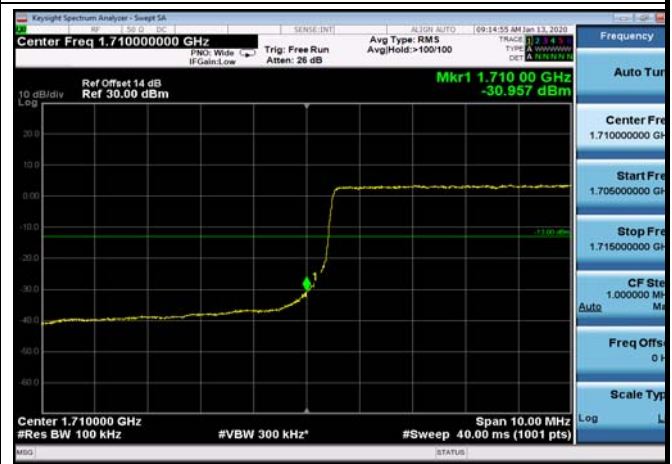

LowRange_FDD66_15MHz_1717.5_OneRB
_low_Q16

LowRange_FDD66_10MHz_1715_fullRB
_Low_Q16