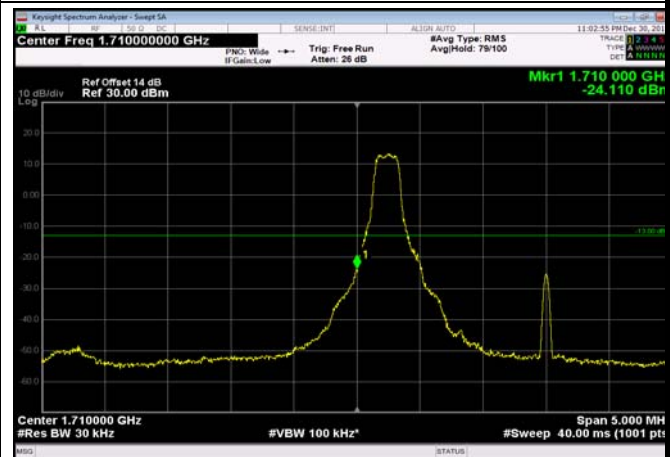

LowRange_FDD66_5MHz_1712.5_OneRB
_low_Q16

LowRange_FDD66_3MHz_1711.5_OneRB
_low_Q16