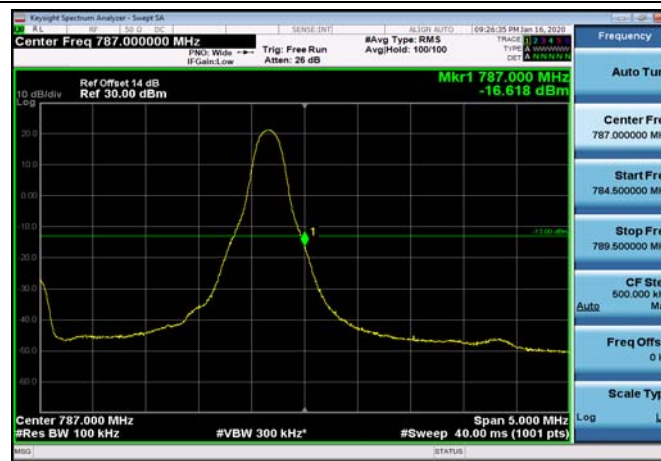

HighRange_FDD13_5MHz_784.5_OneRB_high_QPSK