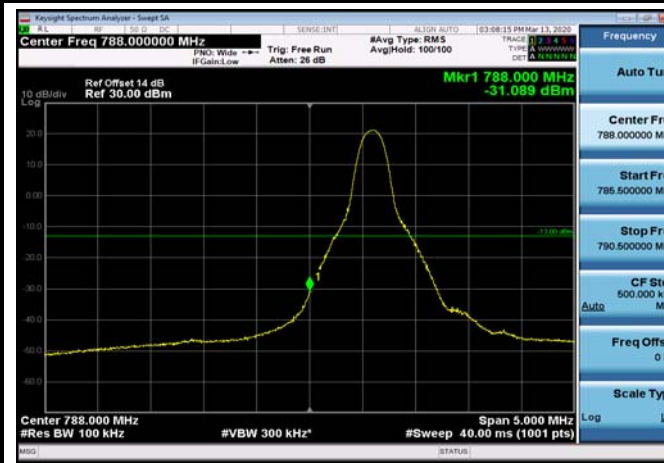

LowRange_FDD14_5MHz_790.5_OneRB
_low_Q16

LowRange_FDD14_5MHz_790.5_fullRB
_Low_QPSK

LowRange_FDD14_5MHz_790.5_fullRB
_Low_Q16

LowRange_FDD14_10MHz_793_OneRB
_low_QPSK

LowRange_FDD14_10MHz_793_OneRB
_low_Q16