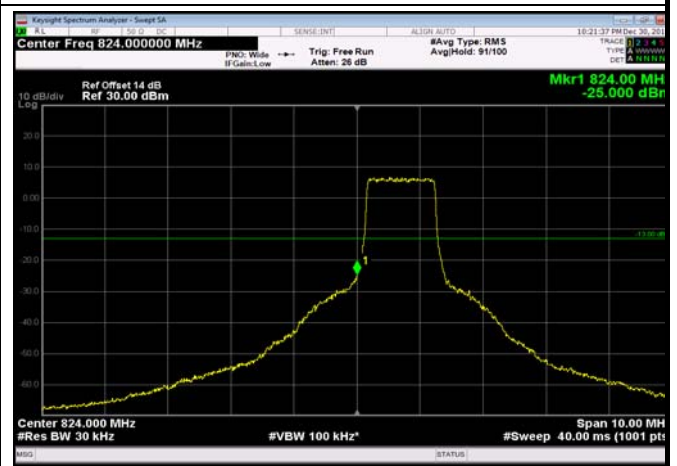

LowRange_ FDD05_1.4MHz_824.7_OneRB
_low_QPSK

LowRange_ FDD05_1.4MHz_824.7_OneRB
_low_Q16

LowRange_ FDD05_1.4MHz_824.7_fullRB
_Low_QPSK

LowRange_ FDD05_1.4MHz_824.7_fullRB
_Low_Q16

LowRange_FDD05_3MHz_825.5_OneRB
_low_QPSK