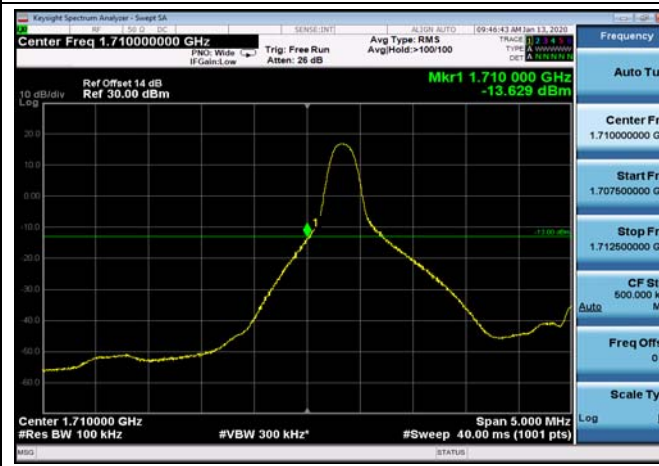

LowRange_FDD66_1.4MHz_1710.7_fullRB
_Low_Q16

LowRange_FDD66_3MHz_1711.5_OneRB
_low_QPSK

LowRange_FDD66_3MHz_1711.5_OneRB
_low_Q16

LowRange_FDD66_5MHz_1712.5_OneRB
_low_QPSK

LowRange_FDD66_5MHz_1712.5_OneRB
_low_Q16