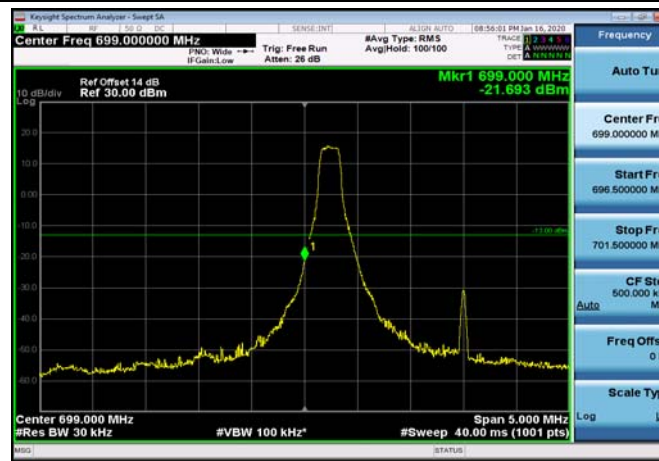

LowRange_ FDD12_1.4MHz_699.7_fullRB
_Low_QPSK

LowRange_ FDD12_1.4MHz_699.7_fullRB
_Low_Q16

LowRange_FDD12_3MHz_700.5_OneRB
_low_QPSK

LowRange_FDD12_3MHz_700.5_OneRB
_low_Q16

LowRange_FDD12_3MHz_700.5_fullRB
_Low_QPSK