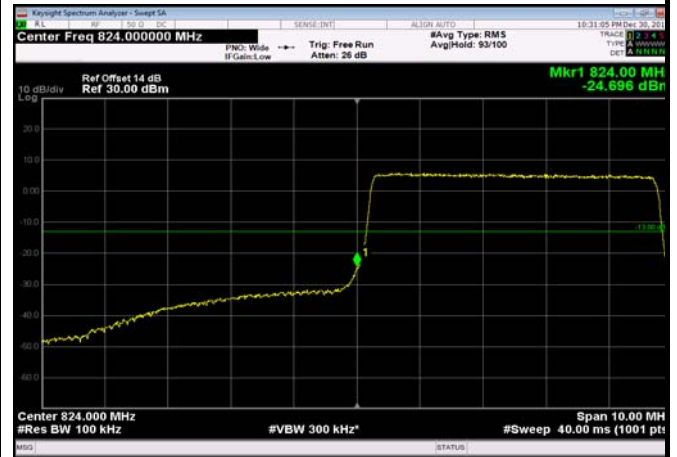

LowRange_FDD05_10MHz_829_OneRB
_low_Q16

LowRange_FDD05_5MHz_826.5_fullRB
_Low_Q16