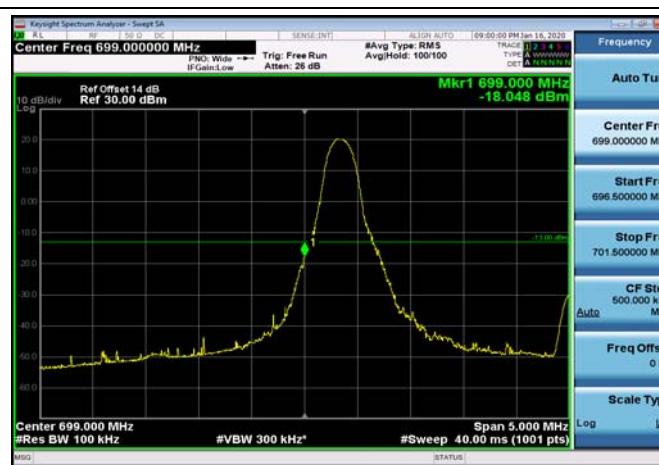

LowRange_FDD12_5MHz_701.5_OneRB
_low_QPSK