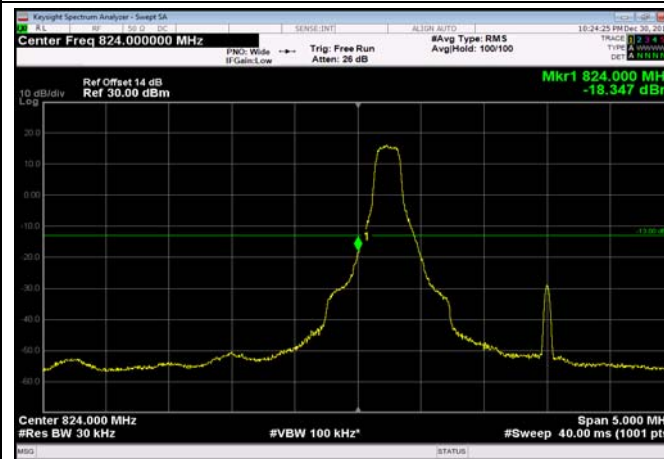

LowRange_ FDD05_1.4MHz_824.7_OneRB
_low_QPSK

LowRange_ FDD05_1.4MHz_824.7_OneRB
_low_Q16

LowRange_ FDD05_1.4MHz_824.7_fullRB
_Low_QPSK

LowRange_ FDD05_1.4MHz_824.7_fullRB
_Low_Q16

LowRange_FDD05_3MHz_825.5_OneRB
_low_QPSK