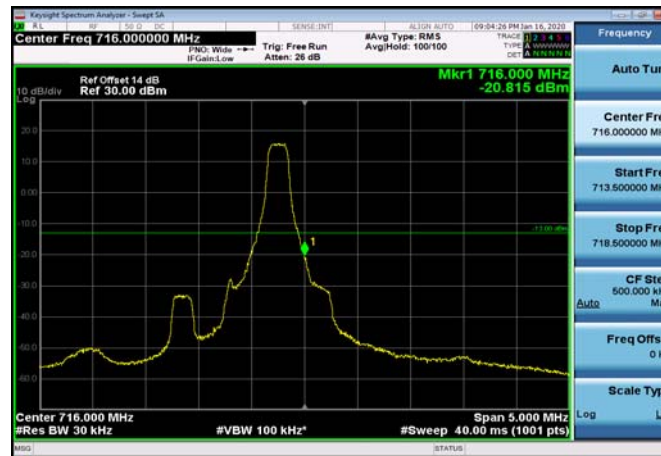

LowRange_FDD12_10MHz_704_OneRB
_low_QPSK

LowRange_FDD12_10MHz_704_OneRB
_low_Q16

LowRange_FDD12_10MHz_704_fullRB
_Low_QPSK

LowRange_FDD12_10MHz_704_fullRB
_Low_Q16

HighRange_FDD12_1.4MHz_715.3_OneRB
_high_QPSK