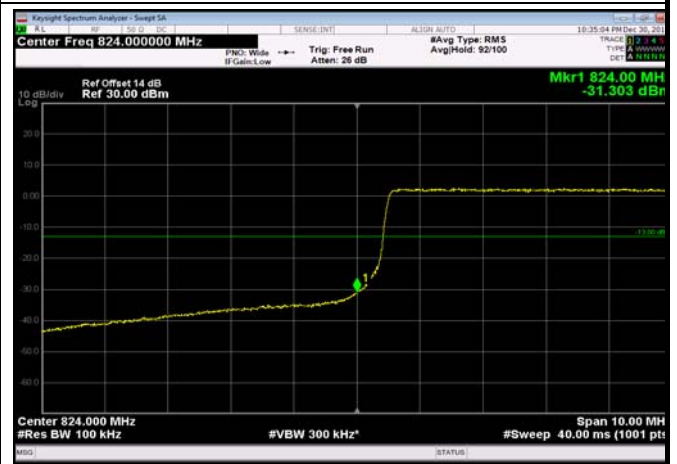

LowRange_FDD05_5MHz_826.5_fullRB
_Low_QPSK

LowRange_FDD05_5MHz_826.5_fullRB
_Low_Q16

LowRange_FDD05_10MHz_829_OneRB
_low_QPSK

LowRange_FDD05_10MHz_829_OneRB
_low_Q16

LowRange_FDD05_10MHz_829_fullRB
_Low_QPSK

LowRange_FDD05_10MHz_829_fullRB
_Low_Q16

HighRange_FDD05_1.4MHz_848.3_OneRB
_high_QPSK

HighRange_FDD05_1.4MHz_848.3_OneRB
_high_Q16

HighRange_FDD05_1.4MHz_848.3_fullIRB
_High_QPSK

HighRange_FDD05_1.4MHz_848.3_fullIRB
_High_Q16