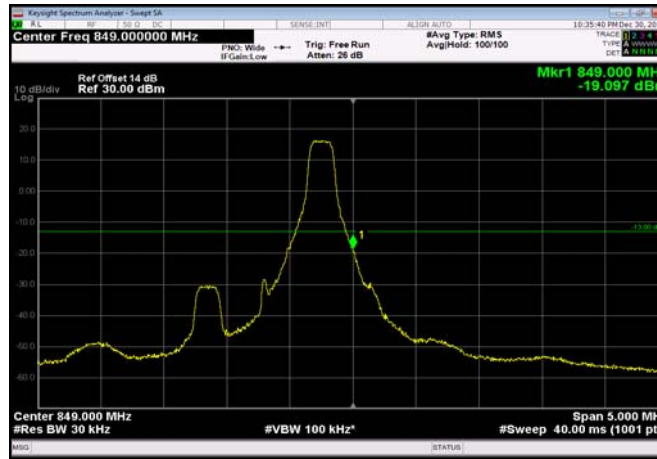

HighRange_FDD05_1.4MHz_848.3_fullIRB
_High_QPSK

HighRange_FDD05_1.4MHz_848.3_OneRB
_high_QPSK