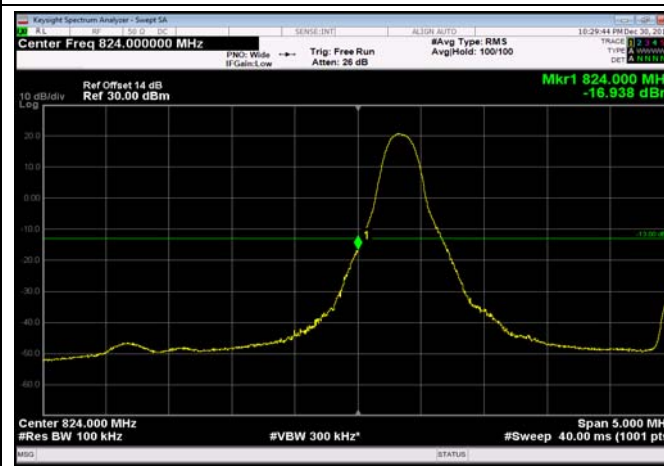

LowRange_FDD05_3MHz_825.5_OneRB
_low_Q16

LowRange_FDD05_3MHz_825.5_fullRB
_Low_QPSK

LowRange_FDD05_3MHz_825.5_fullRB
_Low_Q16

LowRange_FDD05_5MHz_826.5_OneRB
_low_QPSK

LowRange_FDD05_5MHz_826.5_OneRB
_low_Q16