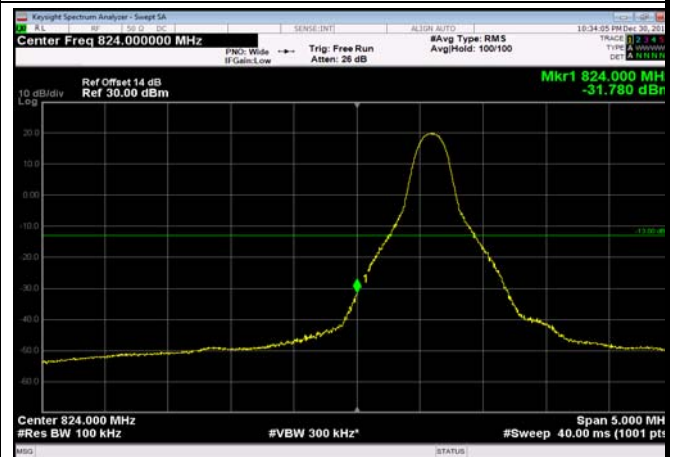

LowRange_FDD05_5MHz_826.5_fullRB
_Low_QPSK

LowRange_FDD05_5MHz_826.5_fullRB
_Low_Q16

LowRange_FDD05_10MHz_829_OneRB
_low_QPSK

LowRange_FDD05_10MHz_829_OneRB
_low_Q16

LowRange_FDD05_10MHz_829_fullRB
_Low_QPSK