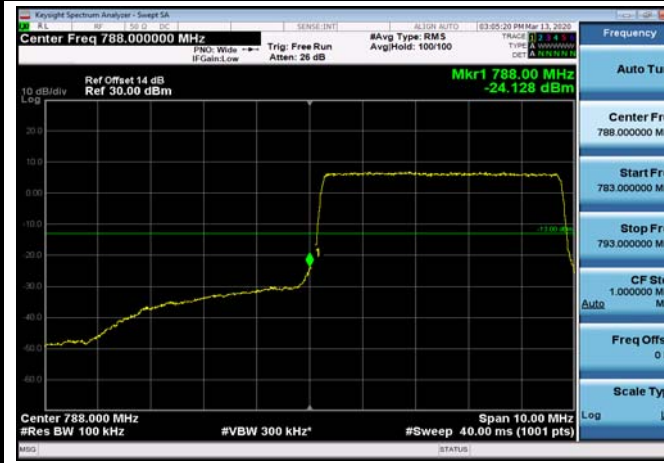

LowRange_FDD14_10MHz_793_OneRB
_low_QPSK

LowRange_FDD14_5MHz_790.5_fullRB
_Low_QPSK