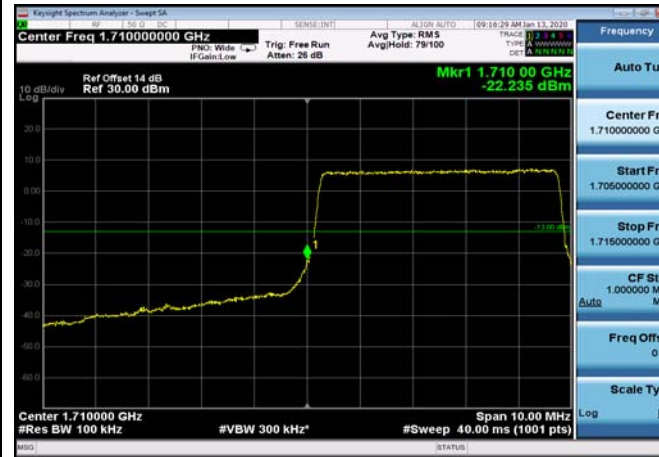

LowRange_FDD66_10MHz_1715_OneRB
_low_QPSK

LowRange_FDD66_5MHz_1712.5_fullRB
_Low_QPSK