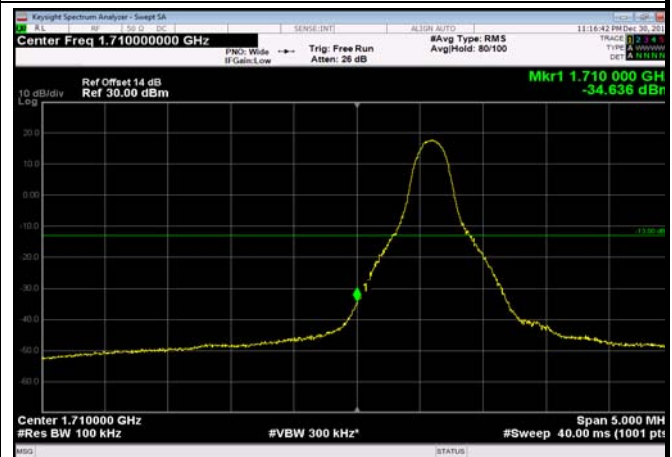

LowRange_FDD66_5MHz_1712.5_fullRB
_Low_QPSK

LowRange_FDD66_5MHz_1712.5_fullRB
_Low_Q16

LowRange_FDD66_10MHz_1715_OneRB
_low_QPSK

LowRange_FDD66_10MHz_1715_OneRB
_low_Q16

LowRange_FDD66_10MHz_1715_fullRB
_Low_QPSK