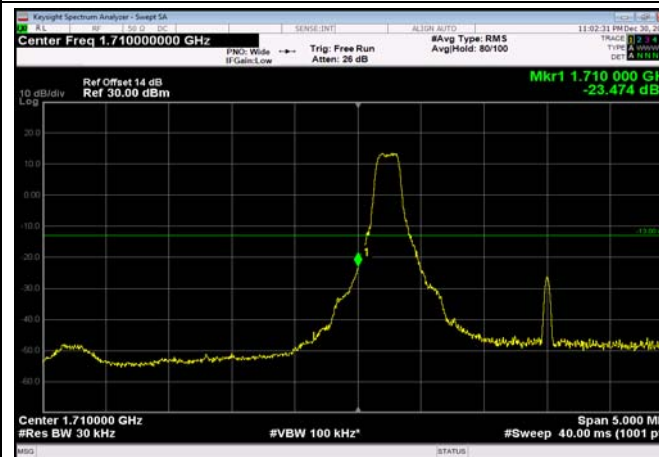

LowRange_FDD66_5MHz_1712.5_OneRB
_low_QPSK

LowRange_FDD66_3MHz_1711.5_OneRB
_low_QPSK