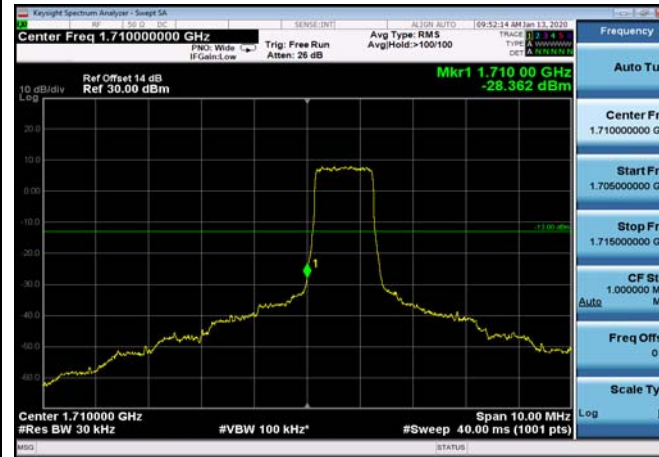

HighRange_FDD05_10MHz_844_fullRB
_High_QPSK

HighRange_FDD05_10MHz_844_fullRB
_High_Q16

LowRange_FDD66_1.4MHz_1710.7_OneRB
_low_QPSK

LowRange_FDD66_1.4MHz_1710.7_OneRB
_low_Q16

LowRange_FDD66_1.4MHz_1710.7_fullRB
_Low_QPSK