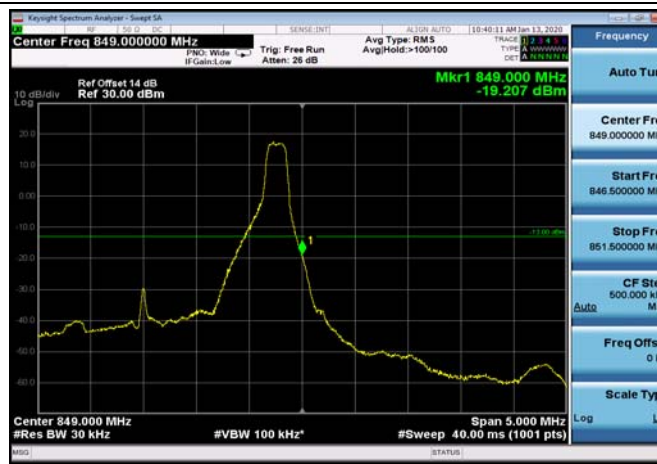

HighRange_FDD05_3MHz_847.5_OneRB
_high_QPSK