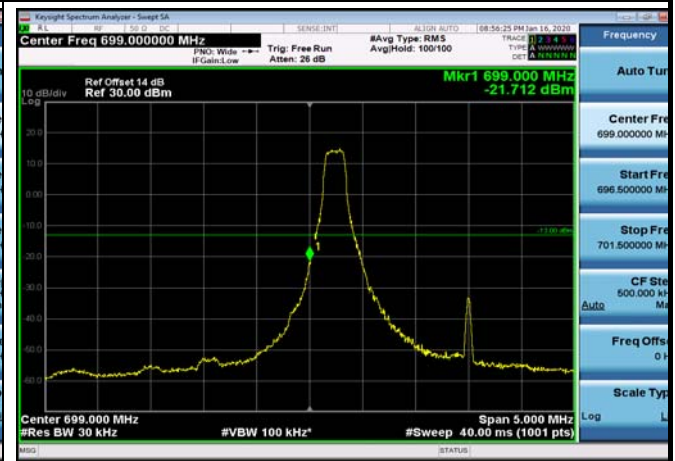

LowRange_ FDD12_1.4MHz_699.7_fullRB
_Low_QPSK

LowRange_ FDD12_1.4MHz_699.7_fullRB
_Low_Q16

LowRange_FDD12_3MHz_700.5_OneRB
_low_QPSK

LowRange_FDD12_3MHz_700.5_OneRB
_low_Q16

LowRange_FDD12_3MHz_700.5_fullRB
_Low_QPSK