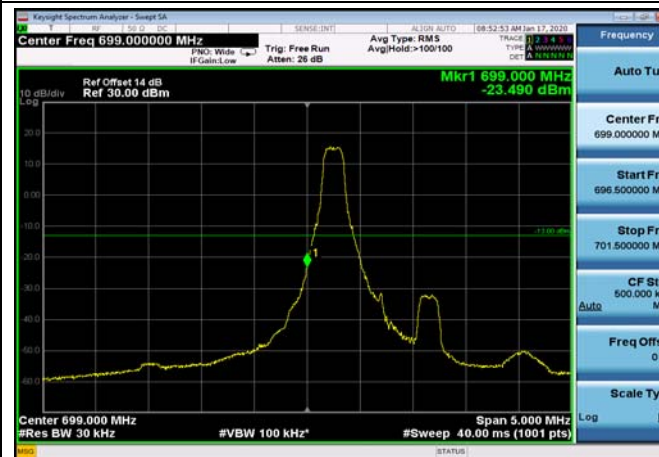

HighRange_FDD66_20MHz_1770_OneRB
_high_Q16

HighRange_ FDD66_20MHz_1770_fullRB
_High_QPSK

HighRange_ FDD66_20MHz_1770_fullRB
_High_Q16

LowRange_ FDD12_1.4MHz_699.7_OneRB
_low_QPSK

LowRange_ FDD12_1.4MHz_699.7_OneRB
_low_Q16