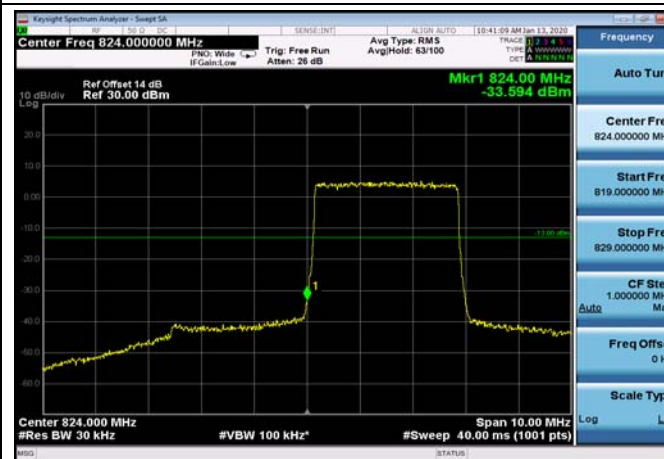

LowRange_ FDD05_1.4MHz_824.7_OneRB
_low_QPSK

LowRange_ FDD05_1.4MHz_824.7_OneRB
_low_Q16

LowRange_ FDD05_1.4MHz_824.7_fullRB
_Low_QPSK

LowRange_ FDD05_1.4MHz_824.7_fullRB
_Low_Q16

LowRange_FDD05_3MHz_825.5_OneRB
_low_QPSK

LowRange_FDD05_3MHz_825.5_OneRB
_low_Q16

LowRange_FDD05_3MHz_825.5_fullRB
_Low_QPSK

LowRange_FDD05_3MHz_825.5_fullRB
_Low_Q16

LowRange_FDD05_5MHz_826.5_OneRB
_low_QPSK

LowRange_FDD05_5MHz_826.5_OneRB
_low_Q16