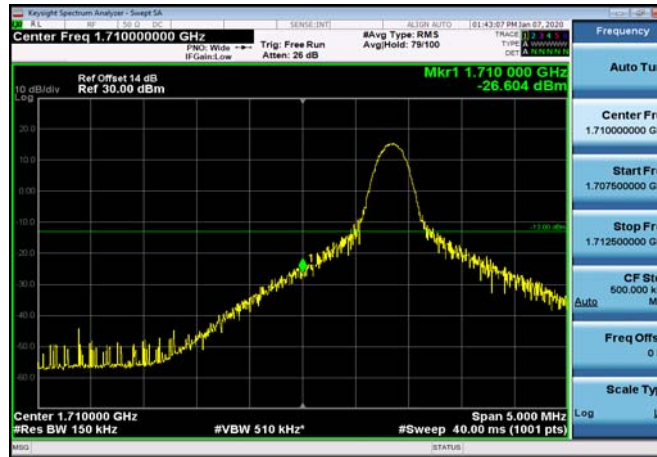

LowRange_FDD66_15MHz_1717.5_fullIRB
_Low_QPSK

LowRange_FDD66_15MHz_1717.5_OneRB
_low_QPSK