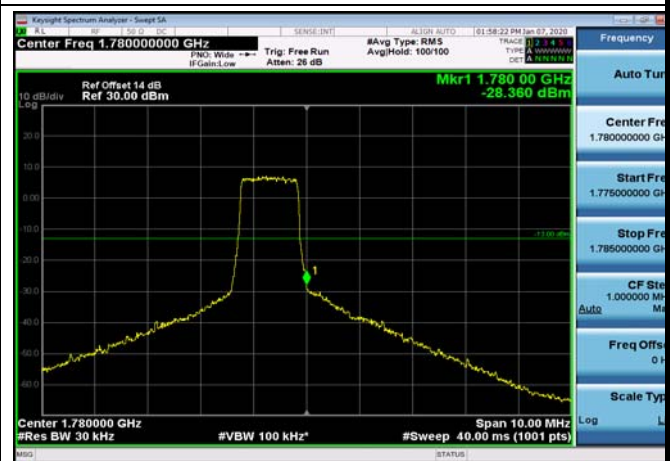

HighRange_FDD66_3MHz_1778.5_OneRB
_high_Q16

HighRange_FDD66_1.4MHz_1779.3
_fullRB_High_Q16