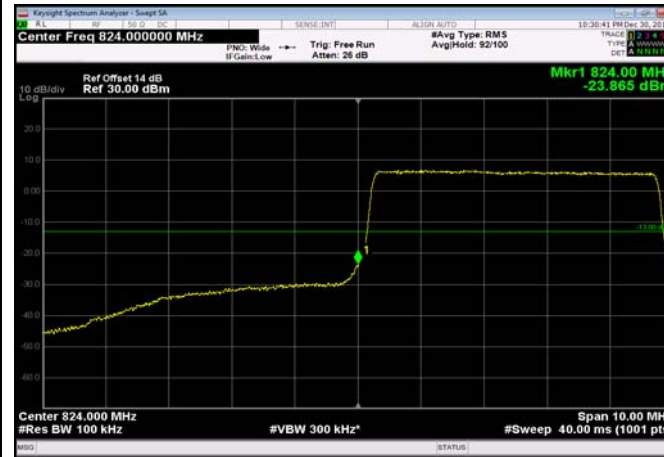

LowRange_FDD05_10MHz_829_OneRB
_low_QPSK

LowRange_FDD05_5MHz_826.5_fullRB
_Low_QPSK