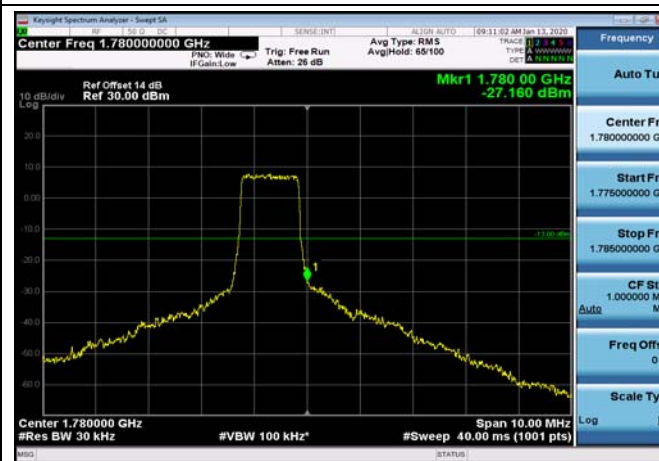

HighRange_FDD66_1.4MHz_1779.3
_fullRB_High_QPSK