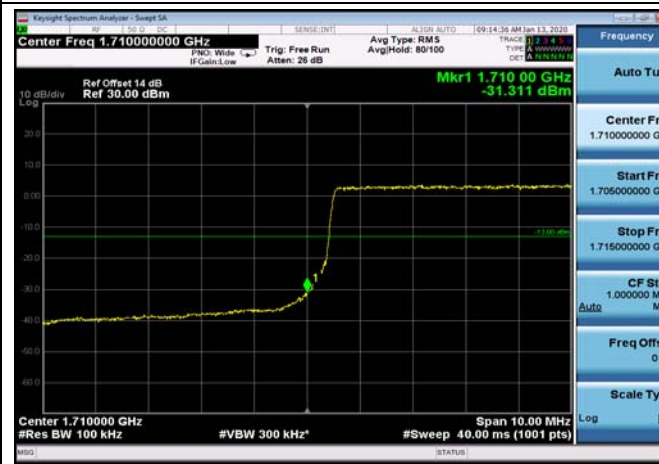

LowRange_FDD66_5MHz_1712.5_fullRB
_Low_QPSK

LowRange_FDD66_5MHz_1712.5_fullRB
_Low_Q16

LowRange_FDD66_10MHz_1715_OneRB
_low_QPSK

LowRange_FDD66_10MHz_1715_OneRB
_low_Q16

LowRange_FDD66_10MHz_1715_fullRB
_Low_QPSK