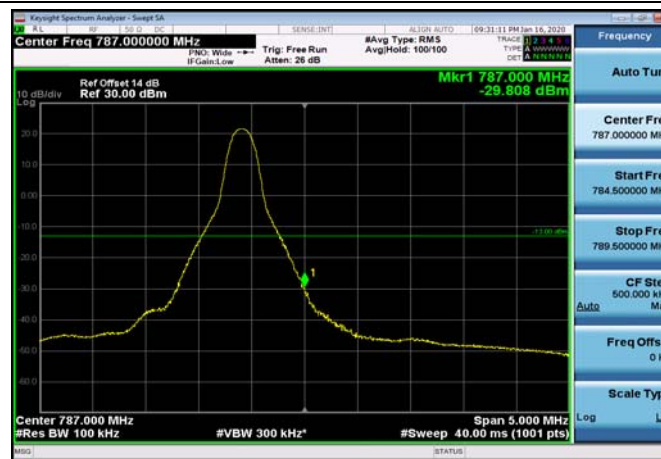

FDD13_5MHz_784.5_QPSK_OneRB_low
_ExtraBands_Range_763~775

HighRange_FDD13_5MHz_784.5_fullIRB
_High_QPSK

HighRange_FDD13_5MHz_784.5_fullIRB
_High_Q16

HighRange_FDD13_10MHz_782_OneRB
_high_QPSK

HighRange_FDD13_10MHz_782_OneRB
_high_Q16