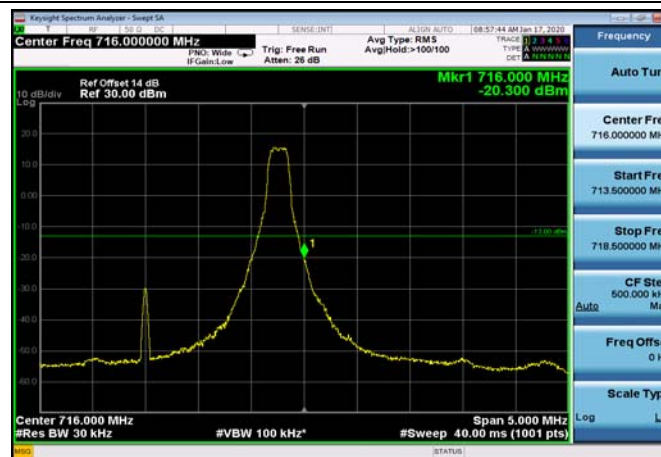

HighRange_FDD12_1.4MHz_715.3_OneRB
_high_Q16

HighRange_FDD12_1.4MHz_715.3_fullIRB
_High_QPSK

HighRange_FDD12_1.4MHz_715.3_fullIRB
_High_Q16

HighRange_FDD12_3MHz_714.5_OneRB
_high_QPSK

HighRange_FDD12_3MHz_714.5_OneRB
_high_Q16