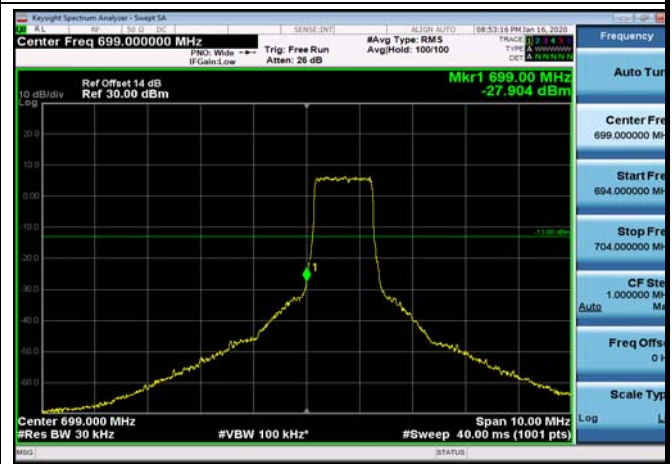

LowRange_FDD12_3MHz_700.5_OneRB
_low_Q16

LowRange_ FDD12_1.4MHz_699.7_fullRB
_Low_Q16