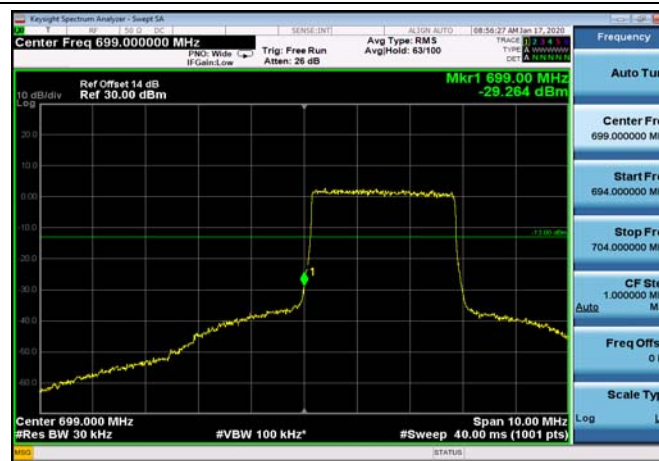

LowRange_ FDD12_1.4MHz_699.7_fullRB
_Low_QPSK

LowRange_ FDD12_1.4MHz_699.7_fullRB
_Low_Q16

LowRange_FDD12_3MHz_700.5_OneRB
_low_QPSK

LowRange_FDD12_3MHz_700.5_OneRB
_low_Q16

LowRange_FDD12_3MHz_700.5_fullRB
_Low_QPSK