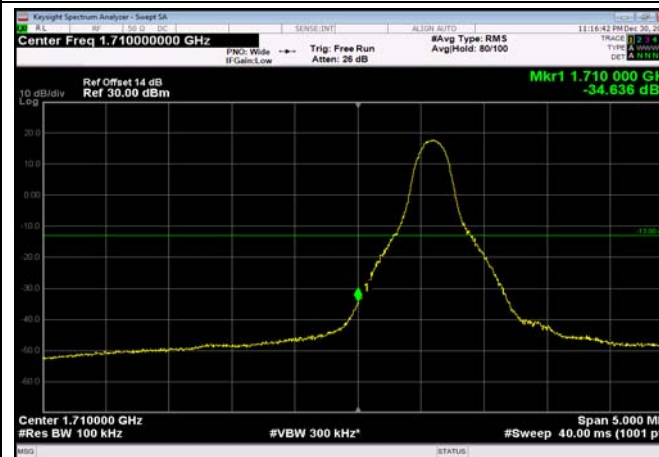

LowRange_FDD66_10MHz_1715_fullRB
_Low_QPSK

LowRange_FDD66_10MHz_1715_OneRB
_low_QPSK