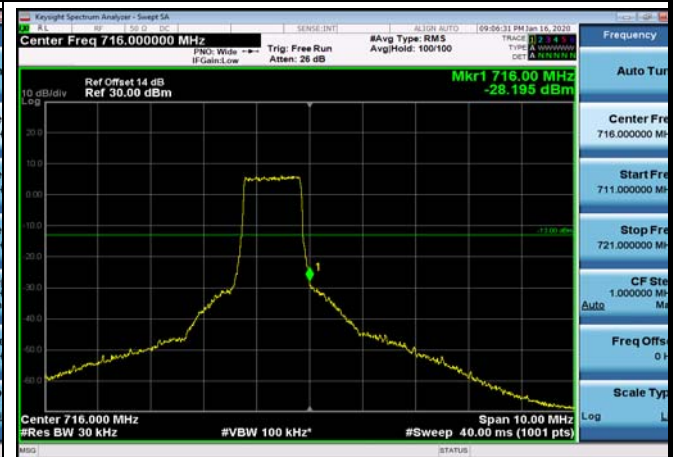

HighRange_FDD12_3MHz_714.5_OneRB
_high_Q16

HighRange_FDD12_1.4MHz_715.3_fullIRB
_High_Q16