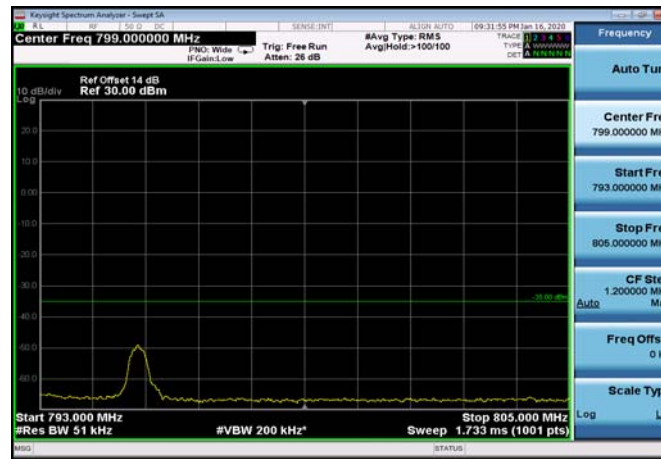

HighRange_FDD13_10MHz_782_fullRB
_High_QPSK

FDD13_10MHz_782_Q16_OneRB_high
_ExtraBands_Range_793~805