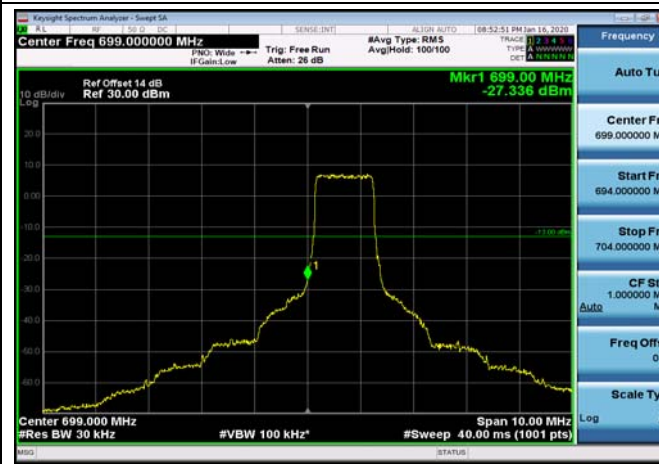

LowRange_ FDD12_1.4MHz_699.7_fullRB
_Low_QPSK