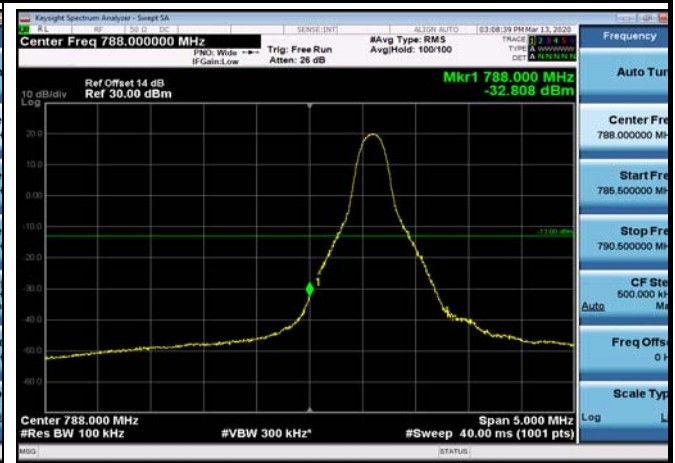

LowRange_FDD14_5MHz_790.5_OneRB
_low_Q16

LowRange_FDD14_5MHz_790.5_fullRB
_Low_QPSK

LowRange_FDD14_5MHz_790.5_fullRB
_Low_Q16

LowRange_FDD14_10MHz_793_OneRB
_low_QPSK

LowRange_FDD14_10MHz_793_OneRB
_low_Q16