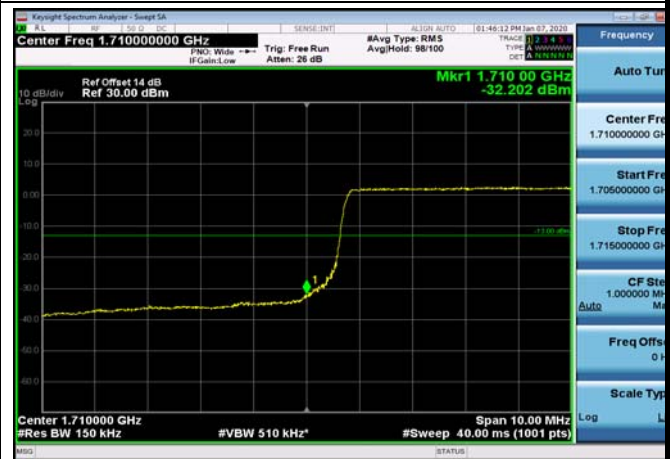

LowRange_FDD66_10MHz_1715_fullRB
_Low_Q16

LowRange_FDD66_15MHz_1717.5_OneRB
_low_QPSK

LowRange_FDD66_15MHz_1717.5_OneRB
_low_Q16

LowRange_FDD66_15MHz_1717.5_fullIRB
_Low_QPSK

LowRange_FDD66_15MHz_1717.5_fullIRB
_Low_Q16