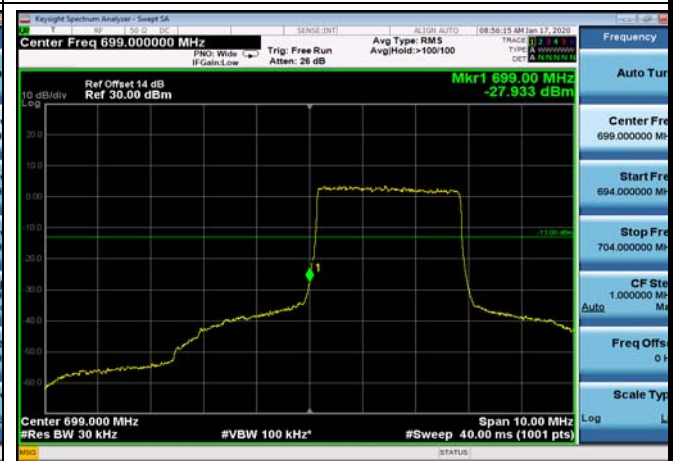

LowRange_FDD12_5MHz_701.5_OneRB
_low_Q16

LowRange_FDD12_3MHz_700.5_fullRB
_Low_Q16