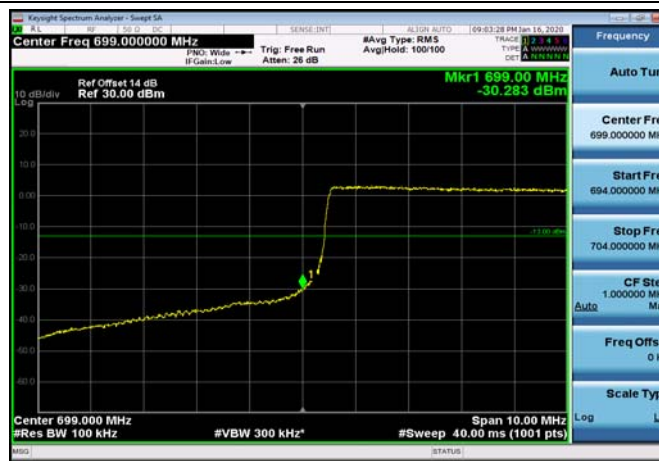

LowRange_FDD12_10MHz_704_fullRB
_Low_QPSK