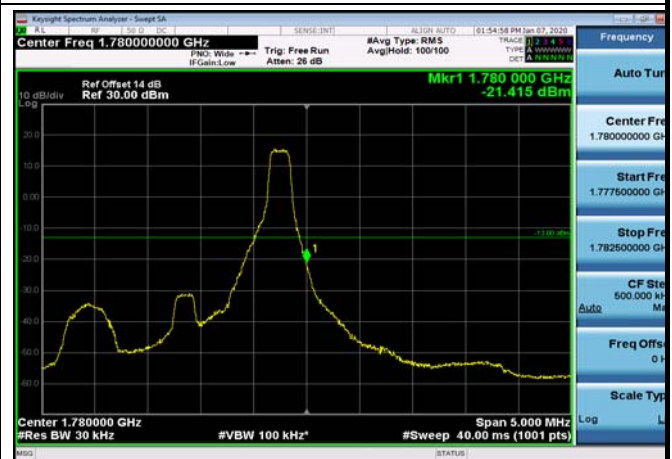

HighRange_FDD66_1.4MHz_1779.3
_fullRB_High_Q16

HighRange_FDD66_1.4MHz_1779.3_OneRB
_high_Q16