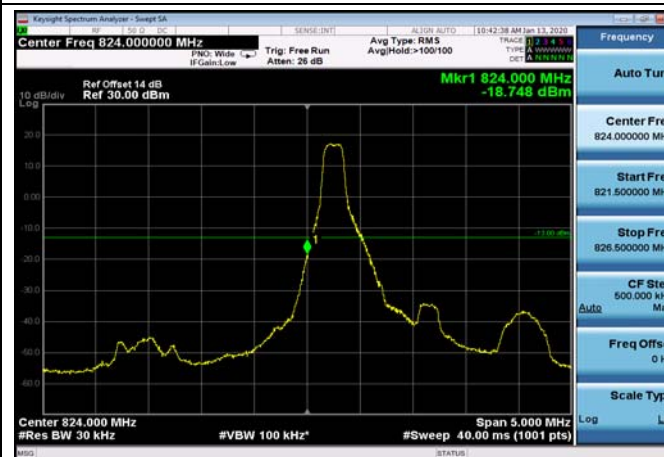

LowRange_ FDD05_1.4MHz_824.7_fullRB
_Low_QPSK

LowRange_ FDD05_1.4MHz_824.7_OneRB
_low_QPSK