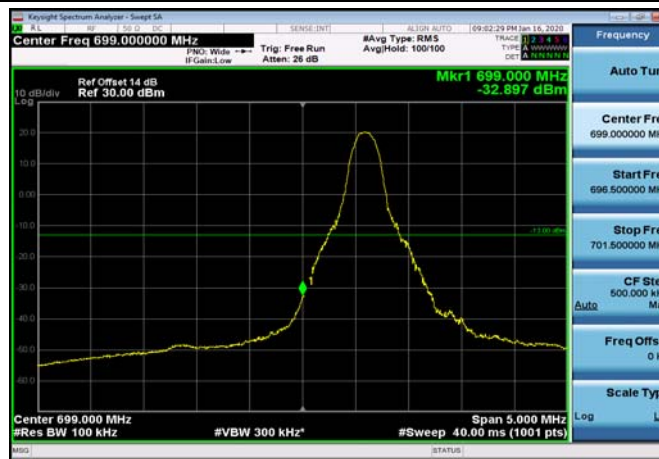

LowRange_FDD12_10MHz_704_fullRB
_Low_QPSK

LowRange_FDD12_10MHz_704_OneRB
_low_QPSK