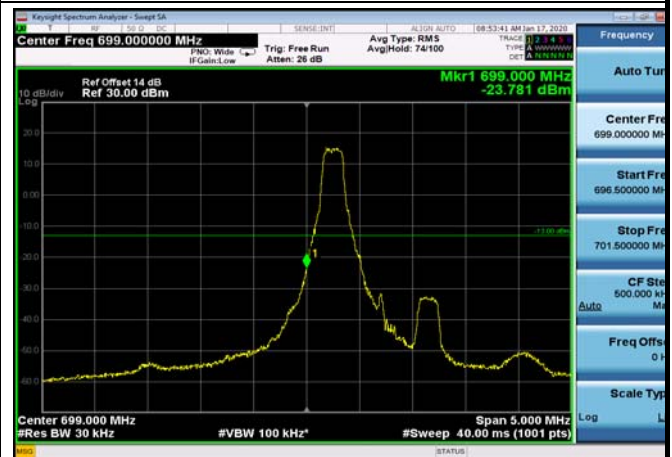

HighRange_FDD66_20MHz_1770_OneRB
_high_Q16

HighRange_ FDD66_20MHz_1770_fullRB
_High_QPSK

HighRange_ FDD66_20MHz_1770_fullRB
_High_Q16

LowRange_ FDD12_1.4MHz_699.7_OneRB
_low_QPSK

LowRange_ FDD12_1.4MHz_699.7_OneRB
_low_Q16