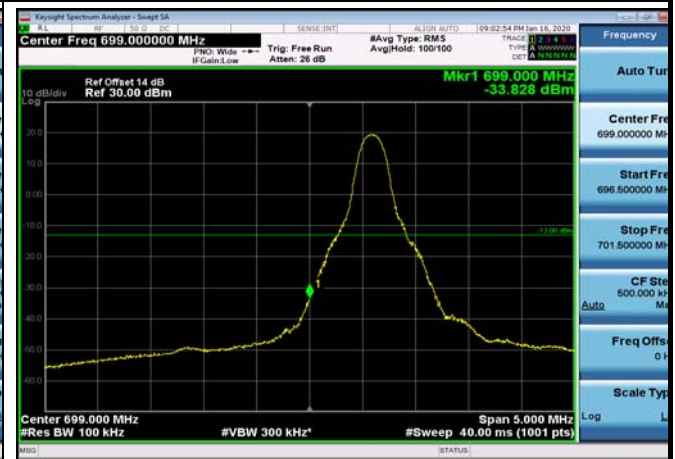

LowRange_FDD12_10MHz_704_fullRB
_Low_Q16

LowRange_FDD12_10MHz_704_OneRB
_low_Q16