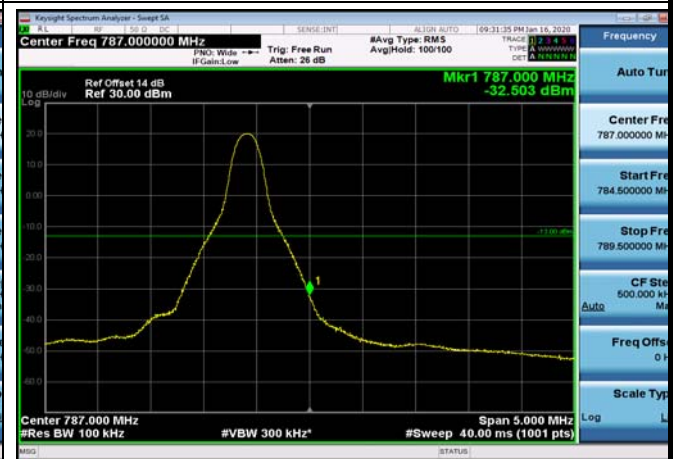

FDD13_5MHz_784.5_QPSK_OneRB_low
_ExtraBands_Range_763~775

HighRange_FDD13_5MHz_784.5_fullIRB
_High_QPSK

HighRange_FDD13_5MHz_784.5_fullIRB
_High_Q16

HighRange_FDD13_10MHz_782_OneRB
_high_QPSK

HighRange_FDD13_10MHz_782_OneRB
_high_Q16