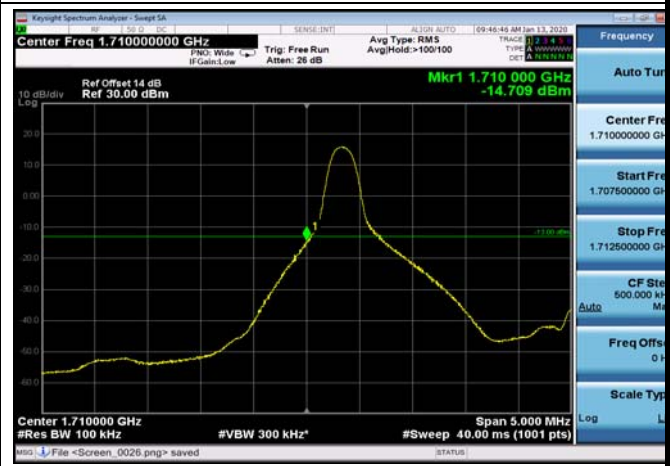

LowRange_FDD66_1.4MHz_1710.7_fullRB
_Low_Q16

LowRange_FDD66_3MHz_1711.5_OneRB
_low_QPSK

LowRange_FDD66_3MHz_1711.5_OneRB
_low_Q16

LowRange_FDD66_5MHz_1712.5_OneRB
_low_QPSK

LowRange_FDD66_5MHz_1712.5_OneRB
_low_Q16