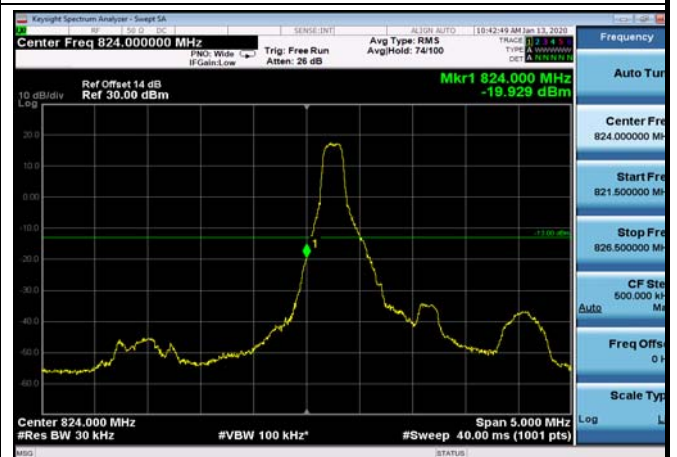

LowRange_ FDD05_1.4MHz_824.7_fullRB
_Low_Q16

LowRange_ FDD05_1.4MHz_824.7_OneRB
_low_Q16