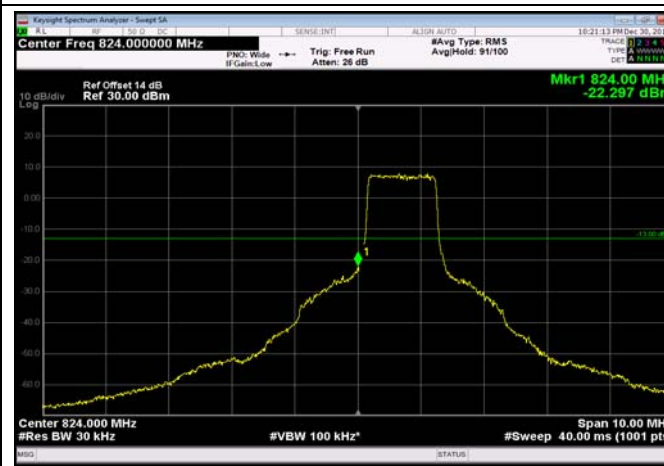

LowRange_ FDD05_1.4MHz_824.7_fullRB
_Low_QPSK