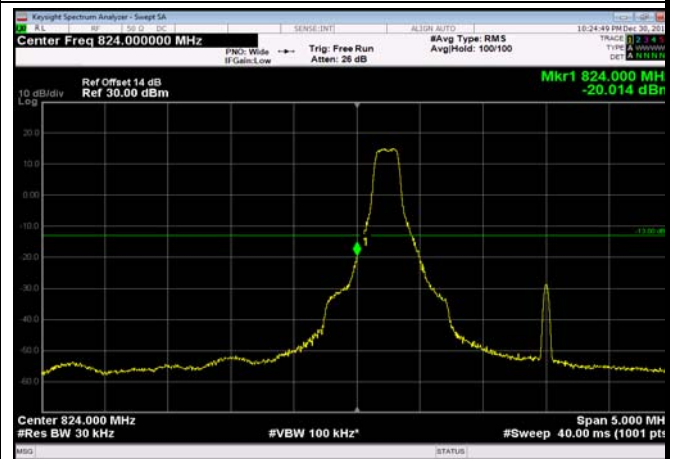

LowRange_FDD05_3MHz_825.5_fullRB
_Low_Q16

LowRange_FDD05_3MHz_825.5_OneRB
_low_Q16