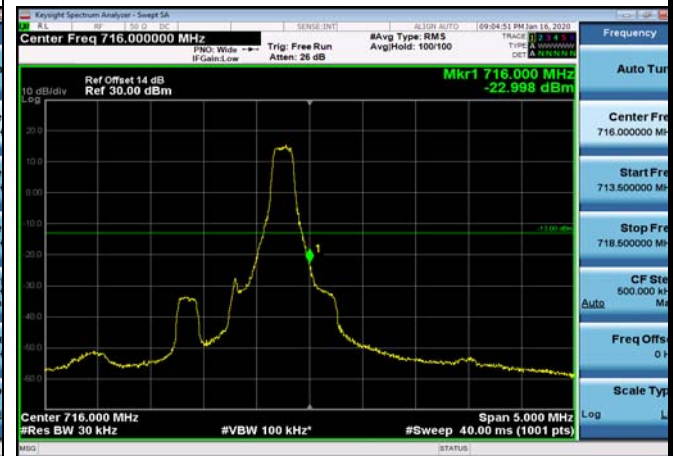

HighRange_FDD12_1.4MHz_715.3_fullIRB
_High_Q16

HighRange_FDD12_1.4MHz_715.3_OneRB
_high_Q16