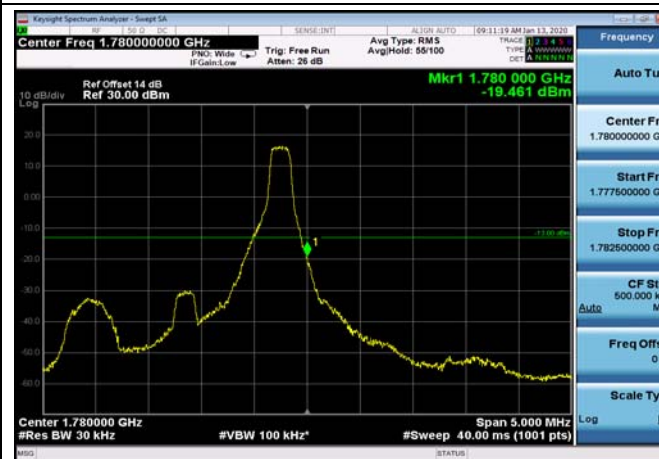

LowRange_FDD66_20MHz_1720_OneRB
_low_QPSK

LowRange_FDD66_20MHz_1720_OneRB
_low_Q16

LowRange_FDD66_20MHz_1720_fullRB
_Low_QPSK

LowRange_FDD66_20MHz_1720_fullRB
_Low_Q16

HighRange_FDD66_1.4MHz_1779.3_OneRB
_high_QPSK