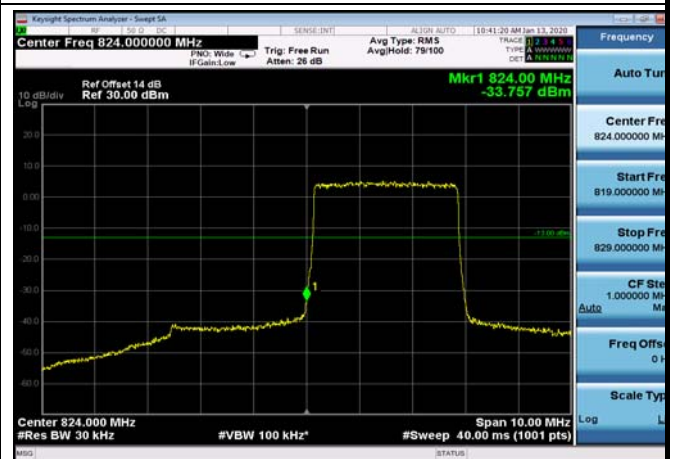

LowRange_FDD05_5MHz_826.5_OneRB
_low_Q16

LowRange_FDD05_3MHz_825.5_fullRB
_Low_Q16