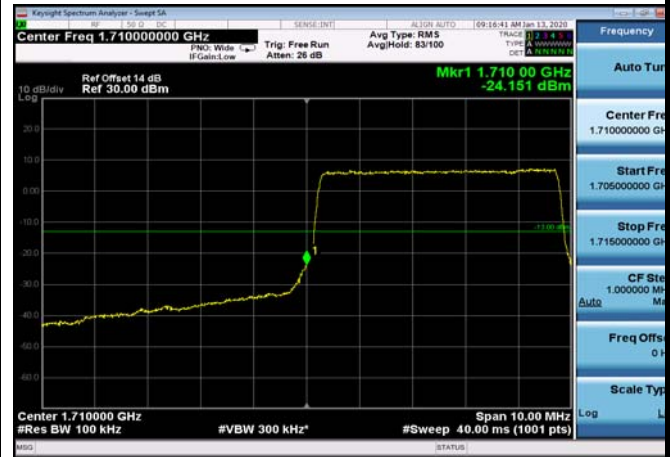

LowRange_FDD66_10MHz_1715_OneRB
_low_Q16

LowRange_FDD66_5MHz_1712.5_fullRB
_Low_Q16