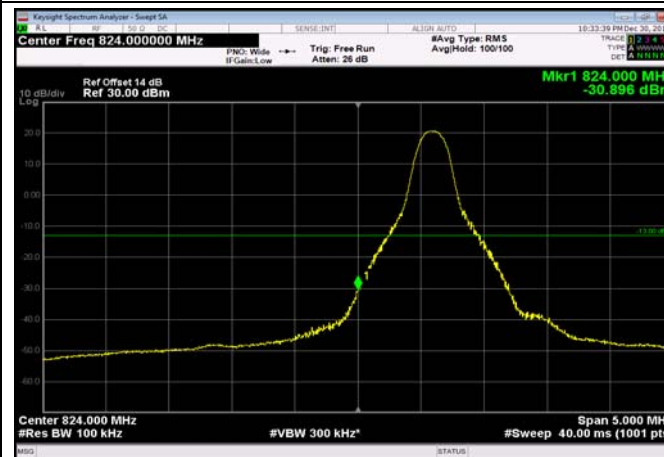

LowRange_FDD05_10MHz_829_fullRB
_Low_QPSK

LowRange_FDD05_10MHz_829_OneRB
_low_QPSK