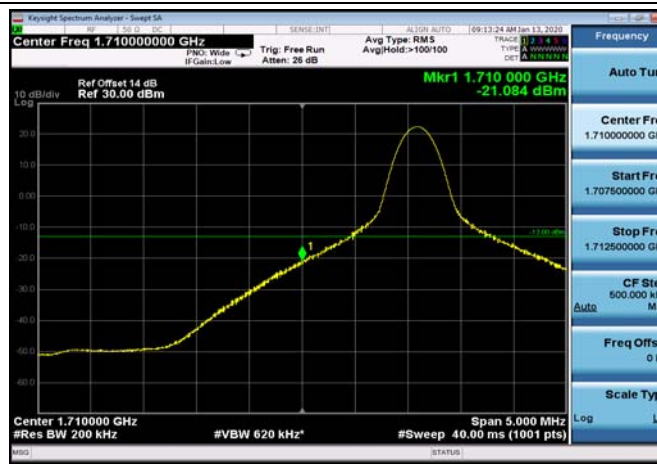

LowRange_FDD66_20MHz_1720_OneRB
_low_QPSK