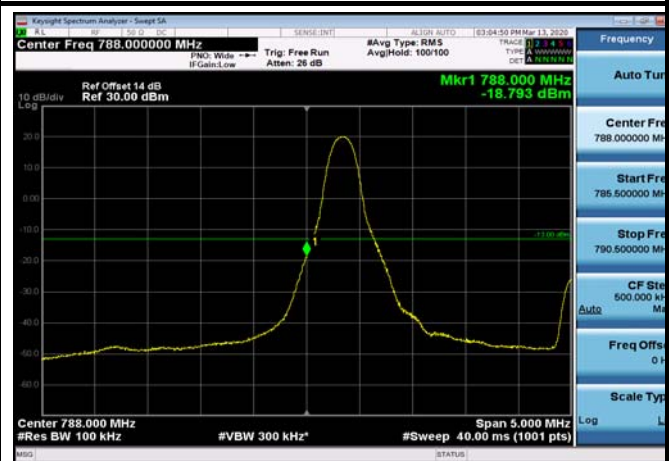

LowRange_FDD14_5MHz_790.5_fullRB
_Low_Q16

LowRange_FDD14_5MHz_790.5_OneRB
_low_Q16