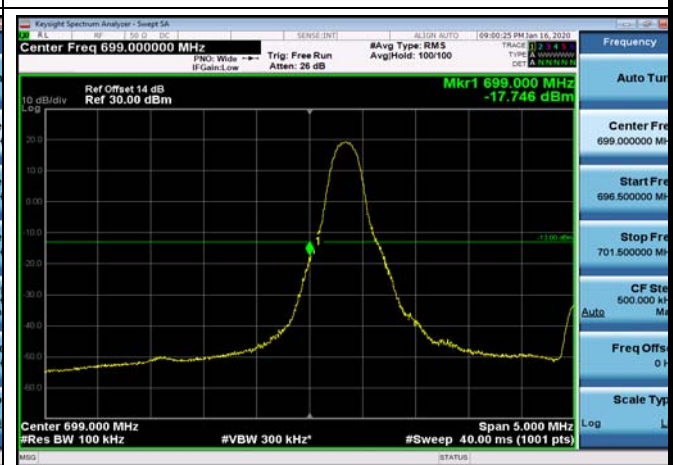

LowRange_FDD12_5MHz_701.5_fullRB
_Low_Q16

LowRange_FDD12_5MHz_701.5_OneRB
_low_Q16