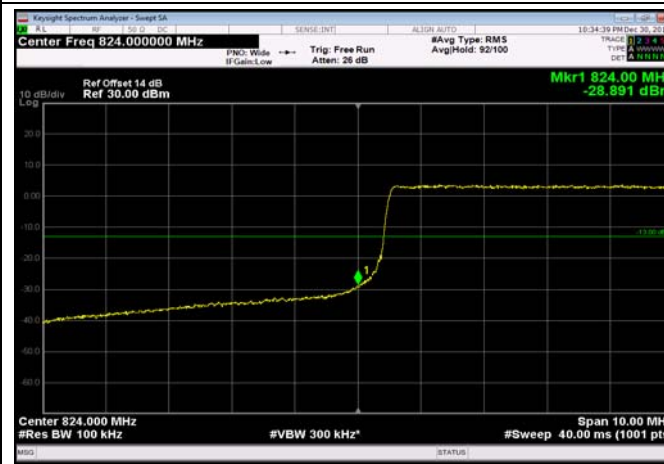

LowRange_FDD05_5MHz_826.5_fullRB
_Low_QPSK

LowRange_FDD05_5MHz_826.5_fullRB
_Low_Q16

LowRange_FDD05_10MHz_829_OneRB
_low_QPSK

LowRange_FDD05_10MHz_829_OneRB
_low_Q16

LowRange_FDD05_10MHz_829_fullRB
_Low_QPSK

LowRange_FDD05_10MHz_829_fullRB
_Low_Q16

HighRange_FDD05_1.4MHz_848.3_OneRB
_high_QPSK

HighRange_FDD05_1.4MHz_848.3_OneRB
_high_Q16

HighRange_FDD05_1.4MHz_848.3_fullIRB
_High_QPSK

HighRange_FDD05_1.4MHz_848.3_fullIRB
_High_Q16