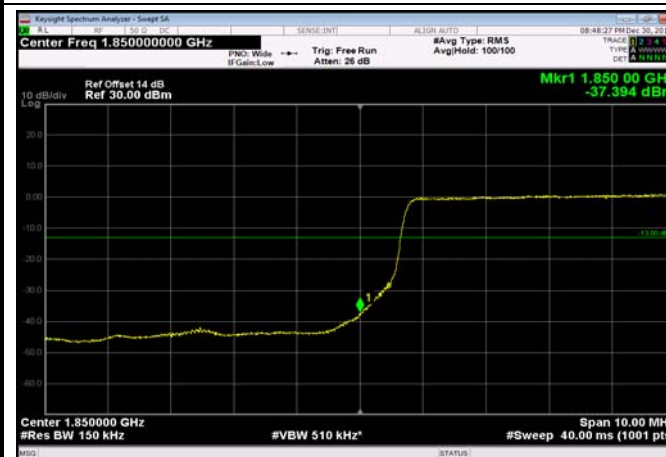

LowRange_FDD02_10MHz_1855_fullRB
_Low_QPSK

LowRange_FDD02_10MHz_1855_fullRB
_Low_Q16

LowRange_FDD02_15MHz_1857.5_OneRB
_low_QPSK

LowRange_FDD02_15MHz_1857.5_OneRB
_low_Q16

LowRange_FDD02_15MHz_1857.5_fullIRB
_Low_QPSK

LowRange_FDD02_15MHz_1857.5_fullIRB
_Low_Q16

LowRange_FDD02_20MHz_1860_OneRB
_low_QPSK

LowRange_FDD02_20MHz_1860_OneRB
_low_Q16

LowRange_FDD02_20MHz_1860_fullRB
_Low_QPSK

LowRange_FDD02_20MHz_1860_fullRB
_Low_Q16