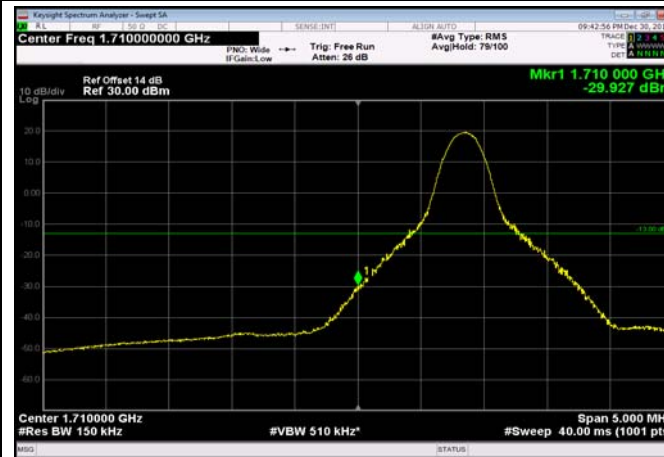

LowRange_FDD04_15MHz_1717.5_OneRB
_low_QPSK