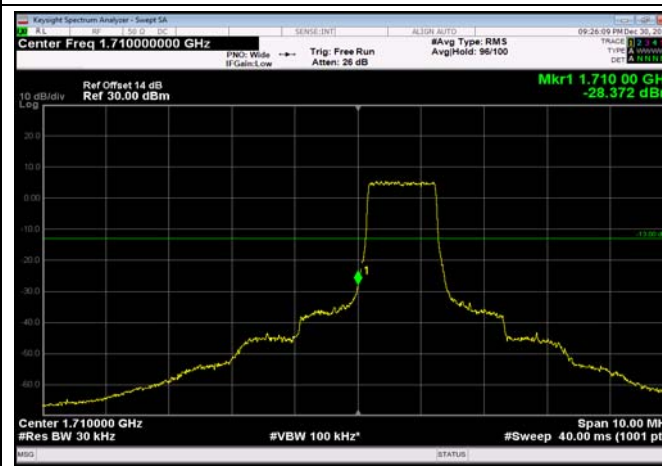

LowRange_ FDD04_1.4MHz_1710.7_fullRB
_Low_QPSK