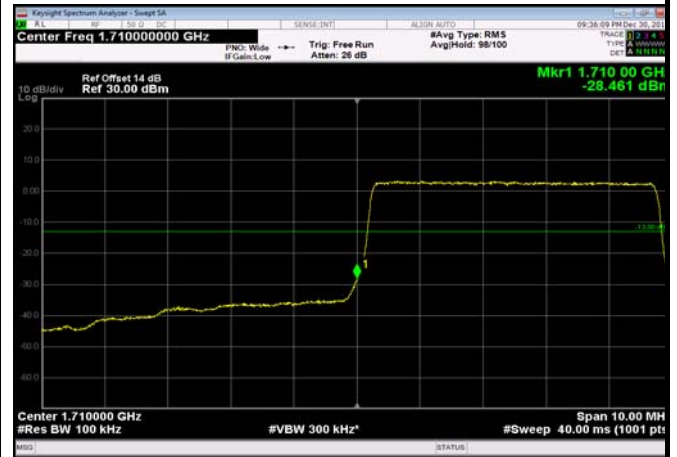

LowRange_FDD04_5MHz_1712.5_fullRB
_Low_Q16