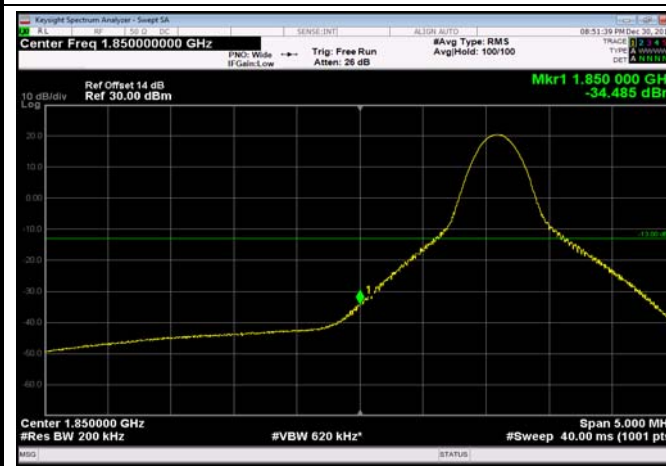

LowRange_FDD02_20MHz_1860_OneRB
_low_QPSK