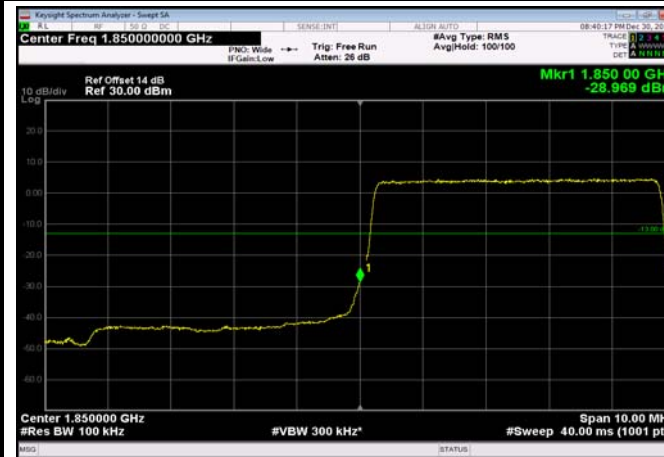

Conducted Band Edge

Test Result and Data

LowRange_FDD02_1.4MHz_1850.7_OneRB
_low_QPSK

LowRange_FDD02_1.4MHz_1850.7_OneRB
_low_Q16

LowRange_FDD02_1.4MHz_1850.7_fullIRB
_Low_QPSK

LowRange_FDD02_1.4MHz_1850.7_fullIRB
_Low_Q16

LowRange_FDD02_3MHz_1851.5_OneRB
_low_QPSK

LowRange_FDD02_3MHz_1851.5_OneRB
_low_Q16

LowRange_FDD02_3MHz_1851.5_fullIRB
_Low_QPSK

LowRange_FDD02_3MHz_1851.5_fullIRB
_Low_Q16

LowRange_FDD02_5MHz_1852.5_OneRB
_low_QPSK

LowRange_FDD02_5MHz_1852.5_OneRB
_low_Q16

LowRange_FDD02_5MHz_1852.5_fullRB
_Low_QPSK

LowRange_FDD02_5MHz_1852.5_fullRB
_Low_Q16

LowRange_FDD02_10MHz_1855_OneRB
_low_QPSK

LowRange_FDD02_10MHz_1855_OneRB
_low_Q16