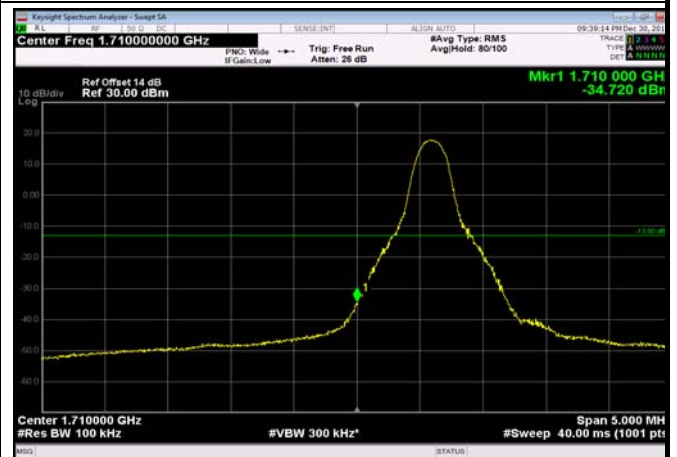

LowRange_FDD04_10MHz_1715_OneRB
_low_Q16