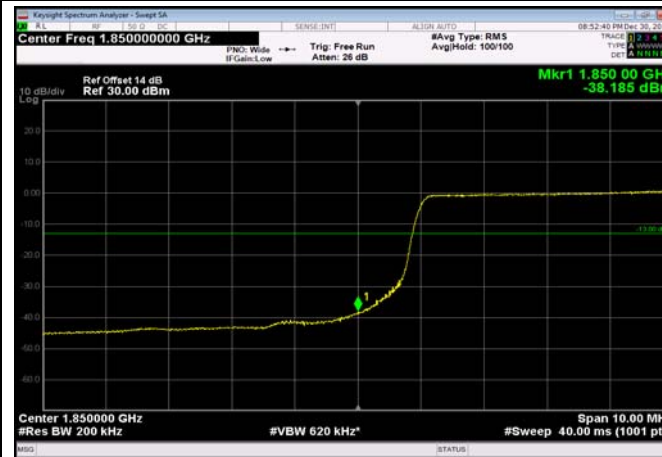

LowRange_FDD02_15MHz_1857.5_fullIRB
_Low_Q16

LowRange_FDD02_20MHz_1860_OneRB
_low_QPSK

LowRange_FDD02_20MHz_1860_OneRB
_low_Q16

LowRange_FDD02_20MHz_1860_fullRB
_Low_QPSK

LowRange_FDD02_20MHz_1860_fullRB
_Low_Q16