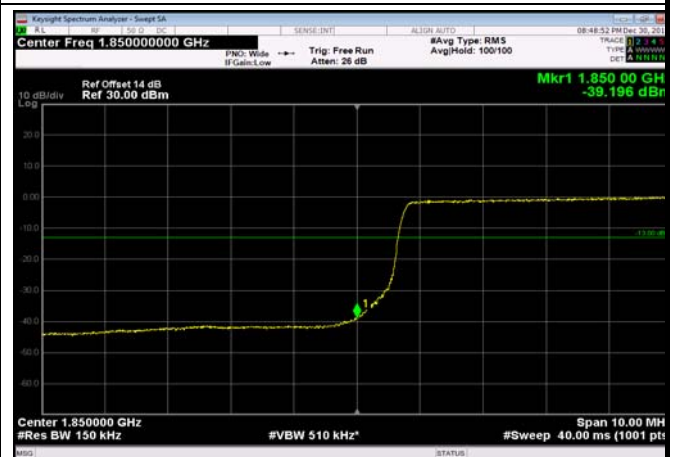

LowRange_FDD02_15MHz_1857.5_fullIRB
_Low_Q16