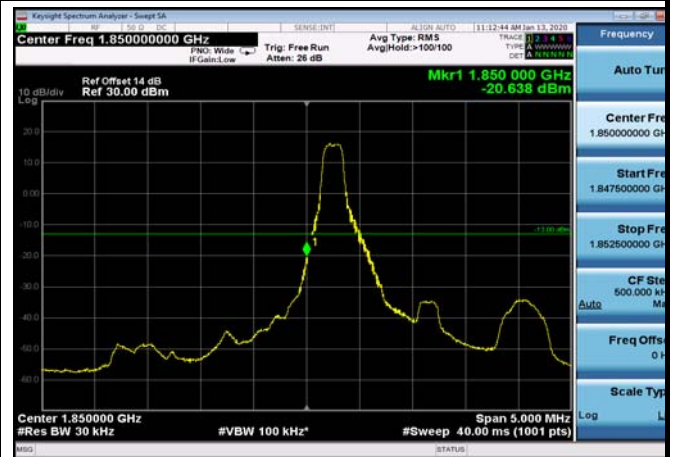

Conducted Band Edge

Test Result and Data

LowRange_FDD02_1.4MHz_1850.7_OneRB
_low_QPSK

LowRange_FDD02_1.4MHz_1850.7_OneRB
_low_Q16

LowRange_FDD02_1.4MHz_1850.7_fullIRB
_Low_QPSK

LowRange_FDD02_1.4MHz_1850.7_fullIRB
_Low_Q16