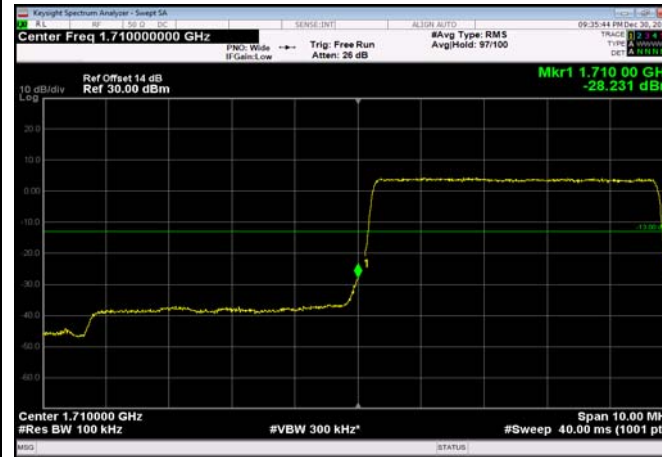

LowRange_FDD04_3MHz_1711.5_fullRB
_Low_QPSK

LowRange_FDD04_3MHz_1711.5_fullRB
_Low_Q16

LowRange_FDD04_5MHz_1712.5_OneRB
_low_QPSK

LowRange_FDD04_5MHz_1712.5_OneRB
_low_Q16

LowRange_FDD04_5MHz_1712.5_fullRB
_Low_QPSK