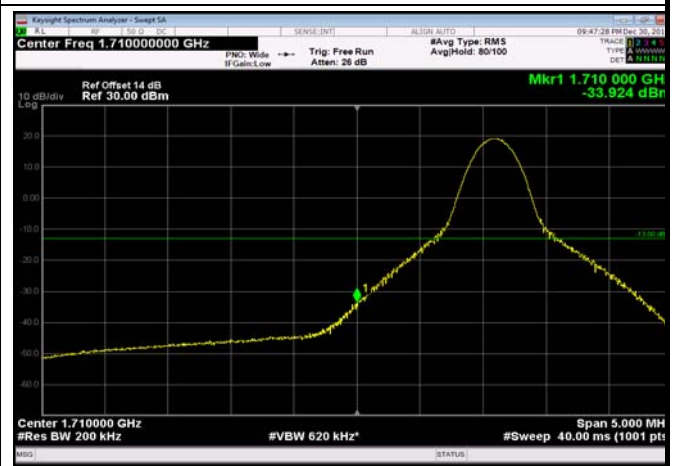

LowRange_FDD04_20MHz_1720_OneRB
_low_Q16