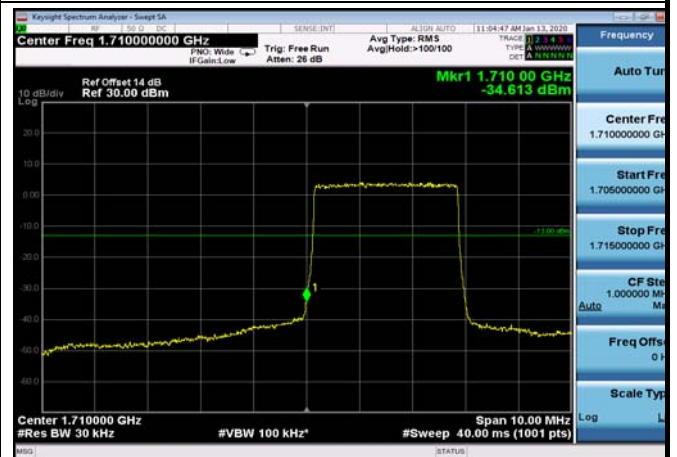

LowRange_FDD04_3MHz_1711.5_fullRB
_Low_Q16