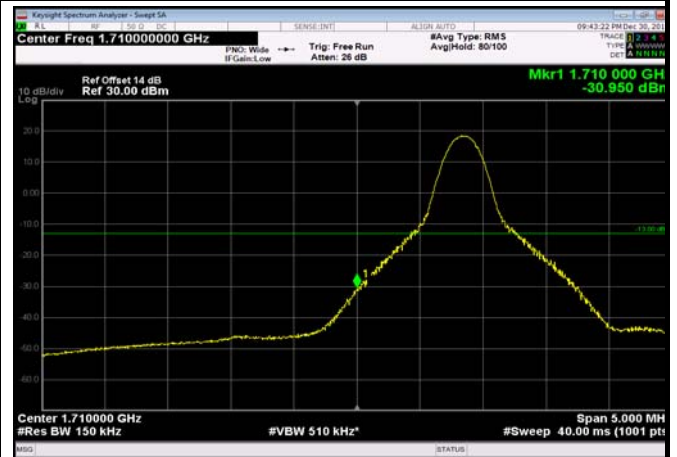

LowRange_FDD04_15MHz_1717.5_OneRB
_low_Q16