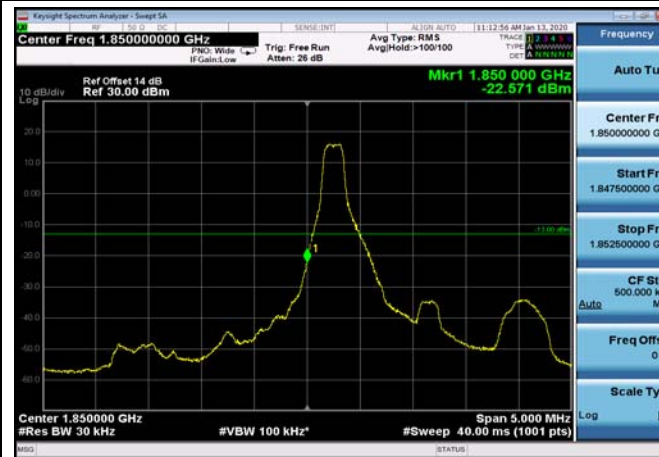

Conducted Band Edge

Test Result and Data

LowRange_FDD02_1.4MHz_1850.7_OneRB
_low_QPSK

LowRange_FDD02_1.4MHz_1850.7_OneRB
_low_Q16

LowRange_FDD02_1.4MHz_1850.7_fullIRB
_Low_QPSK

LowRange_FDD02_1.4MHz_1850.7_fullIRB
_Low_Q16