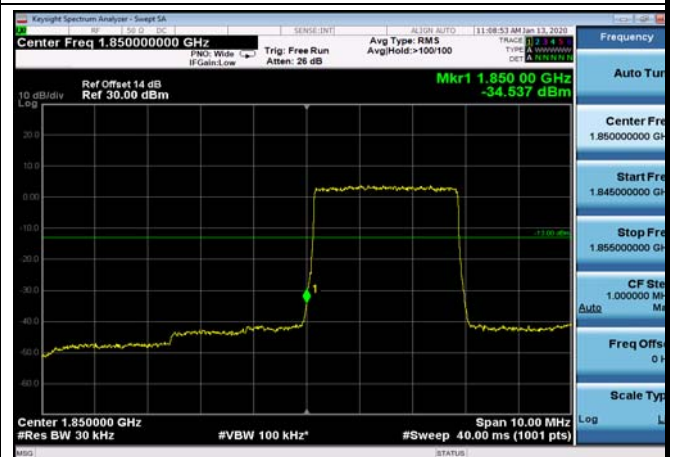

Conducted Band Edge

Test Result and Data

LowRange_FDD02_1.4MHz_1850.7_OneRB
_low_QPSK

LowRange_FDD02_1.4MHz_1850.7_OneRB
_low_Q16

LowRange_FDD02_1.4MHz_1850.7_fullIRB
_Low_QPSK

LowRange_FDD02_1.4MHz_1850.7_fullIRB
_Low_Q16

LowRange_FDD02_3MHz_1851.5_OneRB
_low_QPSK

LowRange_FDD02_3MHz_1851.5_OneRB
_low_Q16

LowRange_FDD02_3MHz_1851.5_fullIRB
_Low_QPSK

LowRange_FDD02_3MHz_1851.5_fullIRB
_Low_Q16

LowRange_FDD02_5MHz_1852.5_OneRB
_low_QPSK

LowRange_FDD02_5MHz_1852.5_OneRB
_low_Q16

LowRange_FDD02_5MHz_1852.5_fullRB
_Low_QPSK

LowRange_FDD02_5MHz_1852.5_fullRB
_Low_Q16

LowRange_FDD02_10MHz_1855_OneRB
_low_QPSK

LowRange_FDD02_10MHz_1855_OneRB
_low_Q16