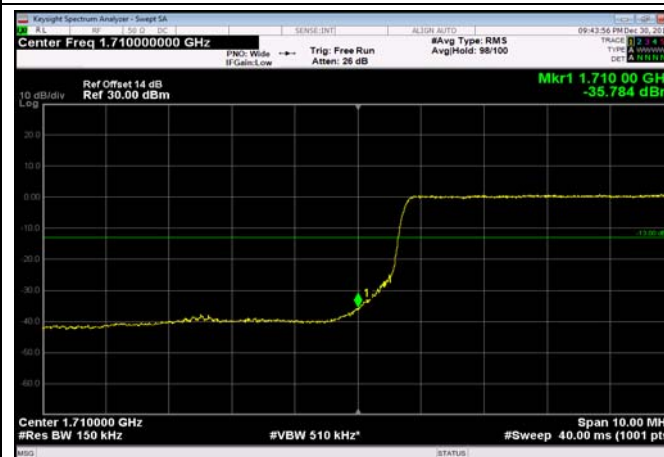

LowRange_FDD04_15MHz_1717.5_fullIRB
_Low_QPSK