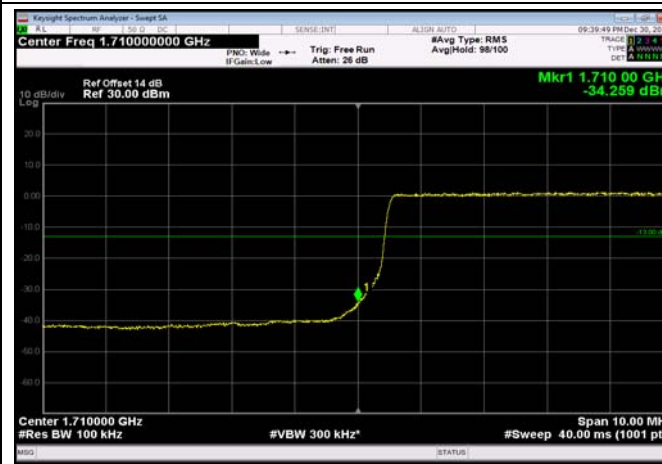

LowRange_FDD04_5MHz_1712.5_fullRB
_Low_Q16

LowRange_FDD04_10MHz_1715_OneRB
_low_QPSK

LowRange_FDD04_10MHz_1715_OneRB
_low_Q16

LowRange_FDD04_10MHz_1715_fullRB
_Low_QPSK

LowRange_FDD04_10MHz_1715_fullRB
_Low_Q16