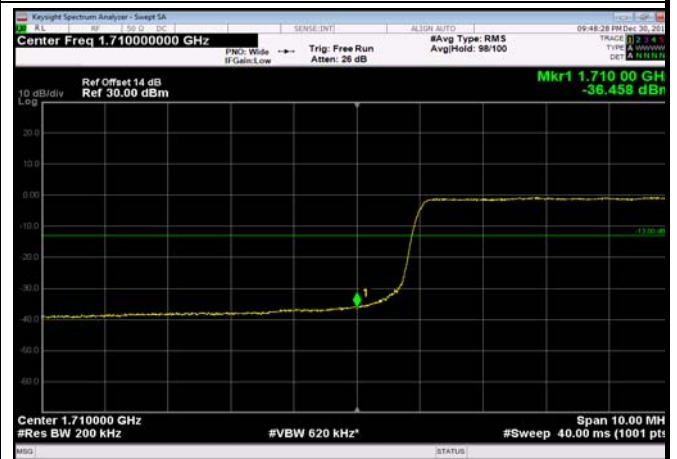

LowRange_FDD04_20MHz_1720_OneRB
_low_Q16

LowRange_FDD04_20MHz_1720_fullRB
_Low_QPSK

LowRange_FDD04_20MHz_1720_fullRB
_Low_Q16

HighRange_FDD04_1.4MHz_1754.3_OneRB
_high_QPSK

HighRange_FDD04_1.4MHz_1754.3_OneRB
_high_Q16