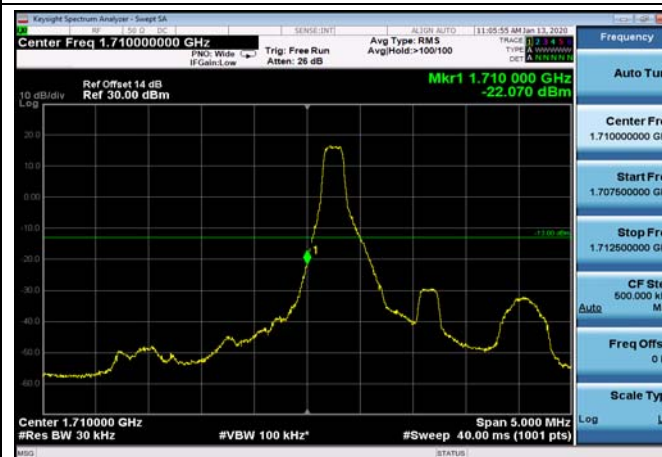

HighRange_FDD02_20MHz_1900_OneRB
_high_QPSK

HighRange_FDD02_20MHz_1900_OneRB
_high_Q16

HighRange_ FDD02_20MHz_1900_fullRB
_High_QPSK

HighRange_ FDD02_20MHz_1900_fullRB
_High_Q16

LowRange_ FDD04_1.4MHz_1710.7_OneRB
_low_QPSK