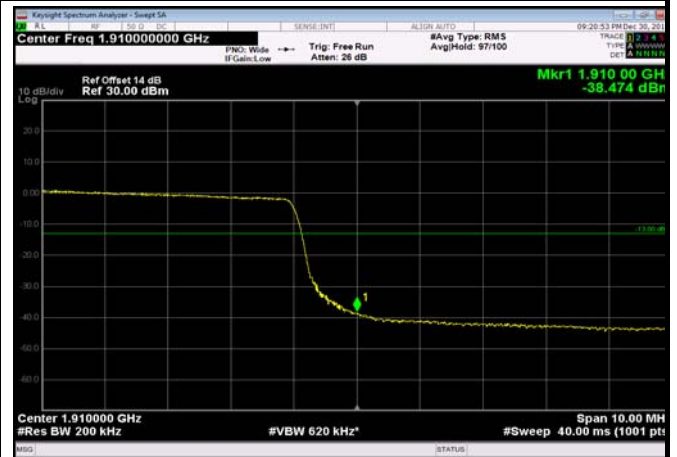

HighRange_FDD02_20MHz_1900_OneRB
_high_QPSK

HighRange_FDD02_20MHz_1900_OneRB
_high_Q16

HighRange_ FDD02_20MHz_1900_fullRB
_High_QPSK

HighRange_ FDD02_20MHz_1900_fullRB
_High_Q16

LowRange_ FDD04_1.4MHz_1710.7_OneRB
_low_QPSK