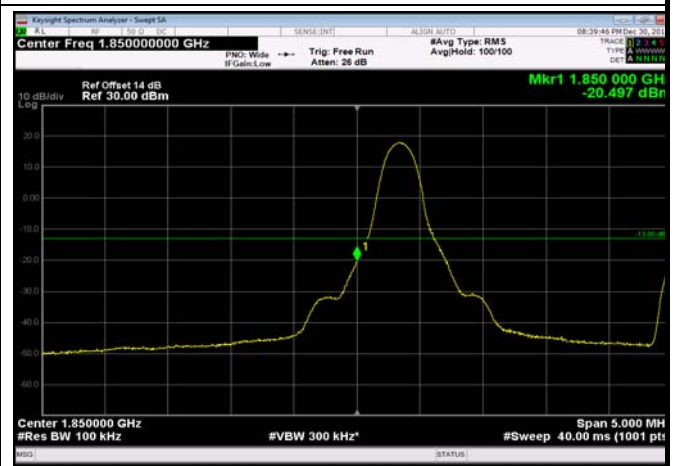

LowRange_FDD02_5MHz_1852.5_OneRB
_low_Q16