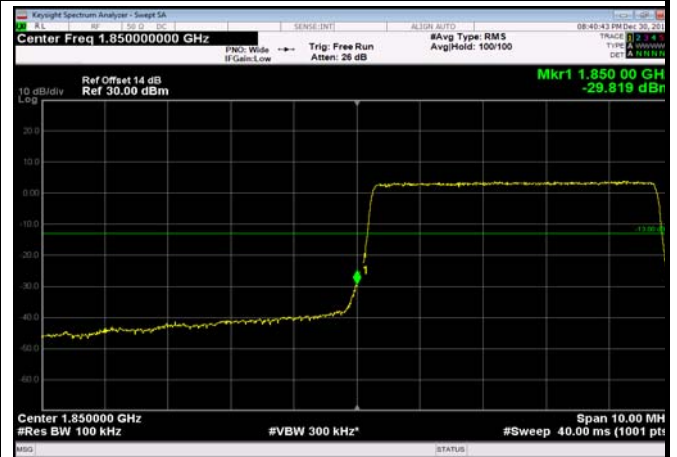

LowRange_FDD02_5MHz_1852.5_OneRB
_low_Q16

LowRange_FDD02_5MHz_1852.5_fullRB
_Low_QPSK

LowRange_FDD02_5MHz_1852.5_fullRB
_Low_Q16

LowRange_FDD02_10MHz_1855_OneRB
_low_QPSK

LowRange_FDD02_10MHz_1855_OneRB
_low_Q16