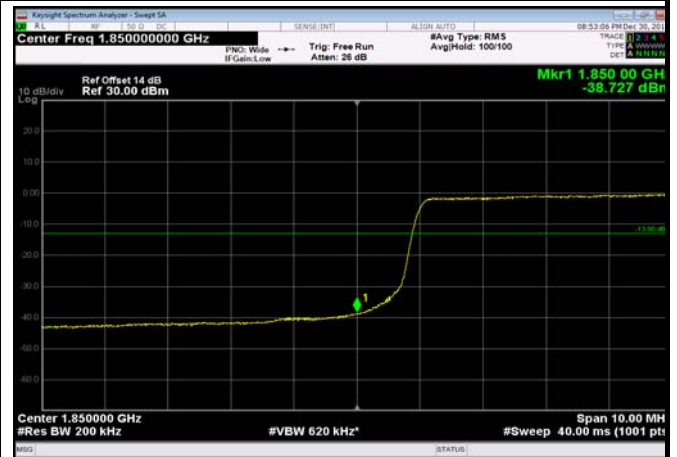

LowRange_FDD02_15MHz_1857.5_fullIRB
_Low_Q16

LowRange_FDD02_20MHz_1860_OneRB
_low_QPSK

LowRange_FDD02_20MHz_1860_OneRB
_low_Q16

LowRange_FDD02_20MHz_1860_fullRB
_Low_QPSK

LowRange_FDD02_20MHz_1860_fullRB
_Low_Q16