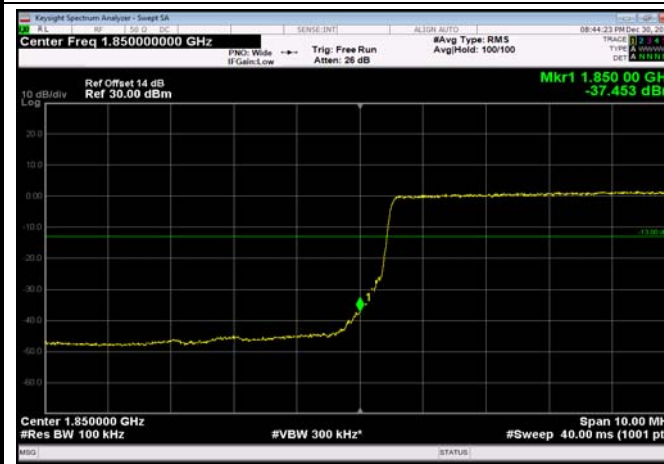

LowRange_FDD02_5MHz_1852.5_OneRB
_low_Q16

LowRange_FDD02_5MHz_1852.5_fullRB
_Low_QPSK

LowRange_FDD02_5MHz_1852.5_fullRB
_Low_Q16

LowRange_FDD02_10MHz_1855_OneRB
_low_QPSK

LowRange_FDD02_10MHz_1855_OneRB
_low_Q16

LowRange_FDD02_10MHz_1855_fullRB
_Low_QPSK

LowRange_FDD02_10MHz_1855_fullRB
_Low_Q16

LowRange_FDD02_15MHz_1857.5_OneRB
_low_QPSK

LowRange_FDD02_15MHz_1857.5_OneRB
_low_Q16

LowRange_FDD02_15MHz_1857.5_fullIRB
_Low_QPSK