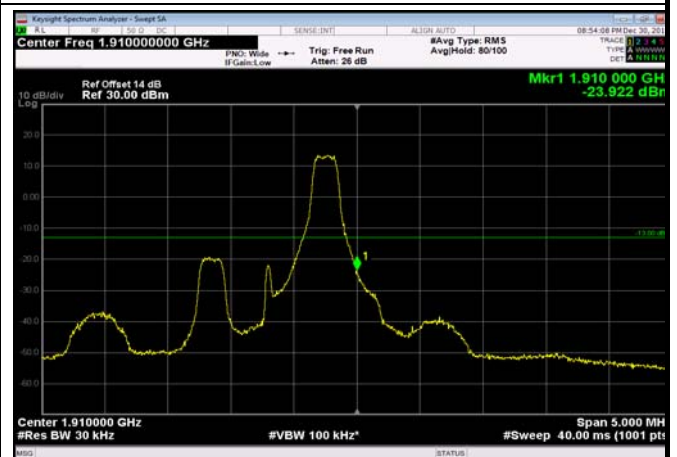

HighRange_FDD02_1.4MHz_1909.3_OneRB
_high_Q16