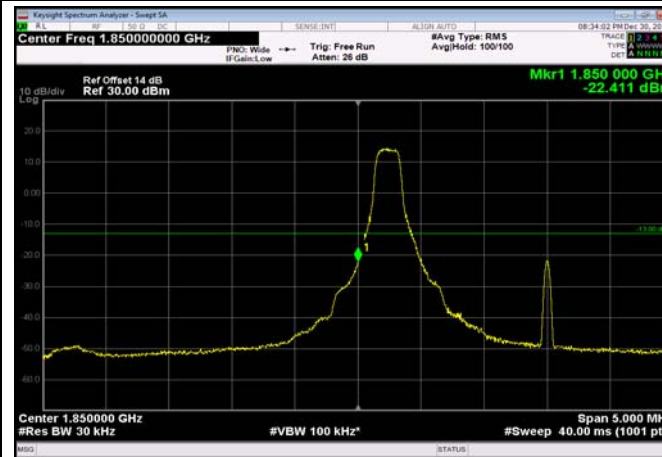

LowRange_FDD02_3MHz_1851.5_OneRB
_low_QPSK