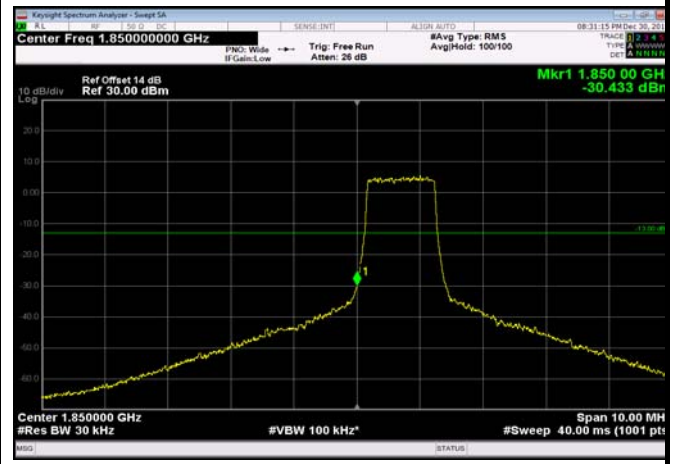

Conducted Band Edge

Test Result and Data

LowRange_FDD02_1.4MHz_1850.7_OneRB
_low_QPSK

LowRange_FDD02_1.4MHz_1850.7_OneRB
_low_Q16

LowRange_FDD02_1.4MHz_1850.7_fullIRB
_Low_QPSK

LowRange_FDD02_1.4MHz_1850.7_fullIRB
_Low_Q16