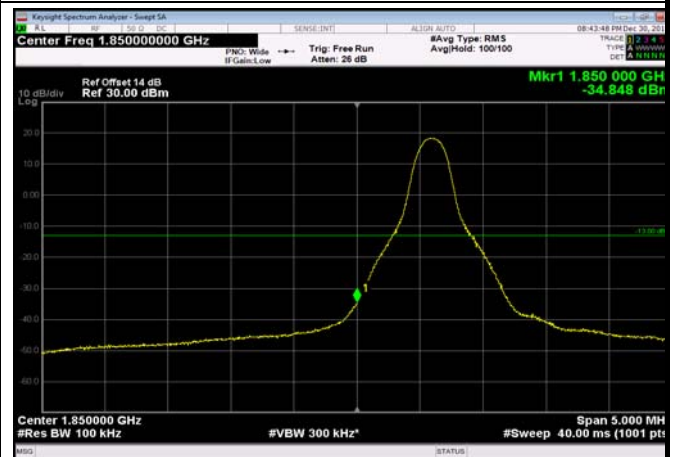

LowRange_FDD02_5MHz_1852.5_OneRB
_low_Q16

LowRange_FDD02_5MHz_1852.5_fullRB
_Low_QPSK

LowRange_FDD02_5MHz_1852.5_fullRB
_Low_Q16

LowRange_FDD02_10MHz_1855_OneRB
_low_QPSK

LowRange_FDD02_10MHz_1855_OneRB
_low_Q16