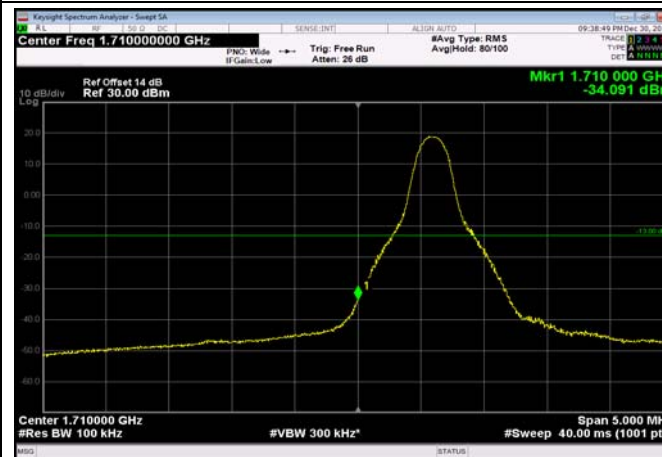

LowRange_FDD04_10MHz_1715_OneRB
_low_QPSK