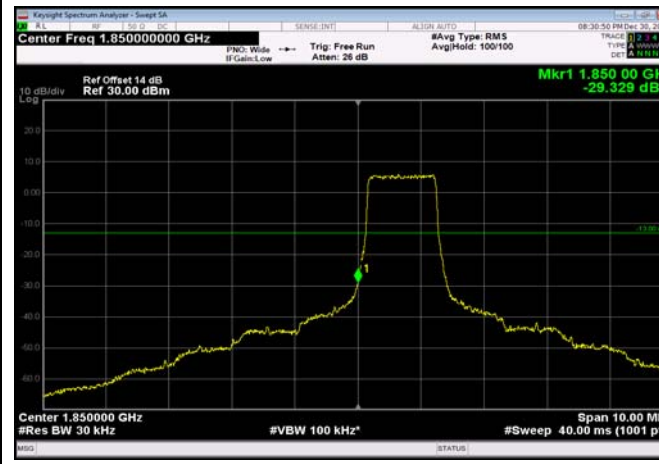

Conducted Band Edge

Test Result and Data

LowRange_FDD02_1.4MHz_1850.7_OneRB
_low_QPSK

LowRange_FDD02_1.4MHz_1850.7_OneRB
_low_Q16

LowRange_FDD02_1.4MHz_1850.7_fullIRB
_Low_QPSK

LowRange_FDD02_1.4MHz_1850.7_fullIRB
_Low_Q16

LowRange_FDD02_3MHz_1851.5_OneRB
_low_QPSK

LowRange_FDD02_3MHz_1851.5_OneRB
_low_Q16

LowRange_FDD02_3MHz_1851.5_fullIRB
_Low_QPSK

LowRange_FDD02_3MHz_1851.5_fullIRB
_Low_Q16

LowRange_FDD02_5MHz_1852.5_OneRB
_low_QPSK