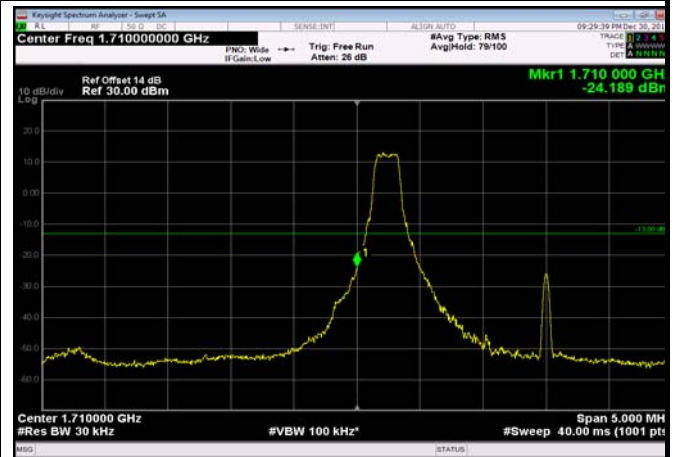

LowRange_ FDD04_1.4MHz_1710.7_OneRB
_low_Q16

LowRange_ FDD04_1.4MHz_1710.7_fullRB
_Low_QPSK

LowRange_ FDD04_1.4MHz_1710.7_fullRB
_Low_Q16

LowRange_FDD04_3MHz_1711.5_OneRB
_low_QPSK

LowRange_FDD04_3MHz_1711.5_OneRB
_low_Q16