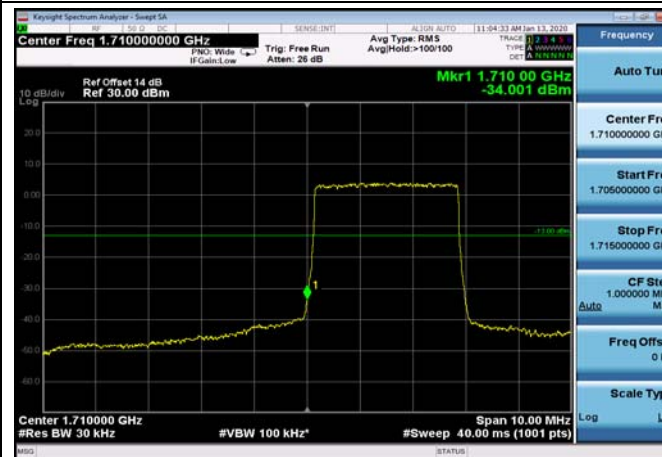

LowRange_FDD04_3MHz_1711.5_fullRB
_Low_QPSK