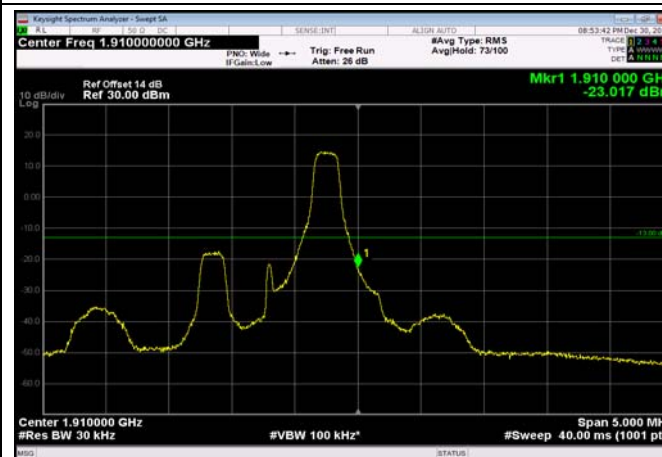

HighRange_FDD02_1.4MHz_1909.3_OneRB
_high_QPSK