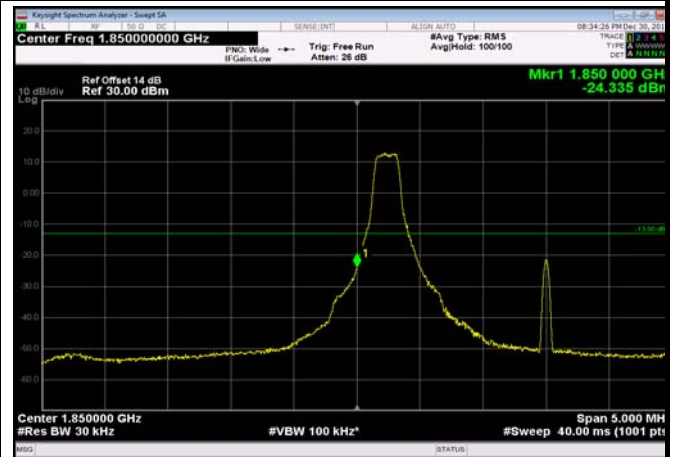

LowRange_FDD02_3MHz_1851.5_OneRB
_low_Q16