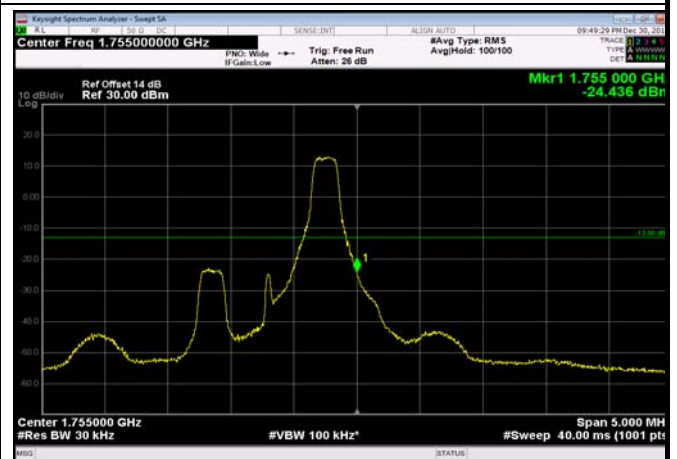

LowRange_FDD04_20MHz_1720_OneRB
_low_Q16

LowRange_FDD04_20MHz_1720_fullRB
_Low_QPSK

LowRange_FDD04_20MHz_1720_fullRB
_Low_Q16

HighRange_FDD04_1.4MHz_1754.3_OneRB
_high_QPSK

HighRange_FDD04_1.4MHz_1754.3_OneRB
_high_Q16