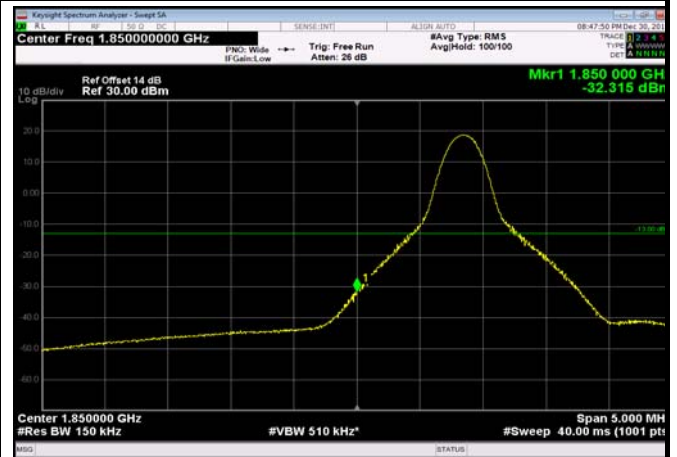

LowRange_FDD02_10MHz_1855_fullRB
_Low_QPSK

LowRange_FDD02_10MHz_1855_fullRB
_Low_Q16

LowRange_FDD02_15MHz_1857.5_OneRB
_low_QPSK

LowRange_FDD02_15MHz_1857.5_OneRB
_low_Q16

LowRange_FDD02_15MHz_1857.5_fullIRB
_Low_QPSK