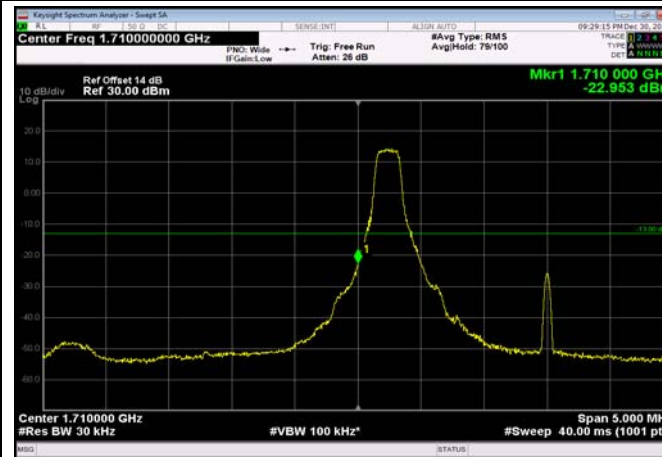

LowRange_ FDD04_1.4MHz_1710.7_OneRB
_low_Q16

LowRange_ FDD04_1.4MHz_1710.7_fullRB
_Low_QPSK

LowRange_ FDD04_1.4MHz_1710.7_fullRB
_Low_Q16

LowRange_FDD04_3MHz_1711.5_OneRB
_low_QPSK

LowRange_FDD04_3MHz_1711.5_OneRB
_low_Q16