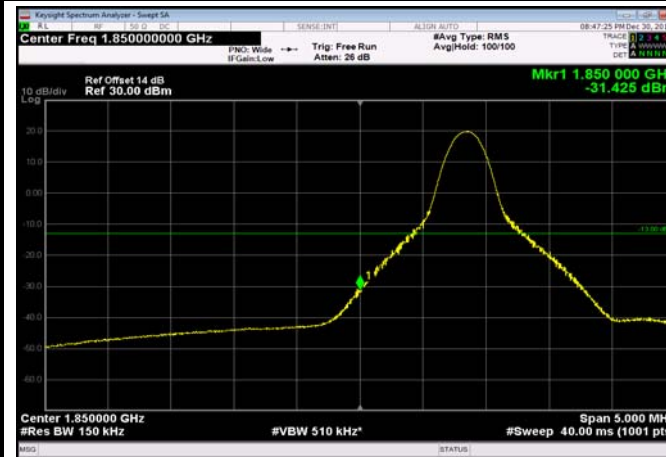

LowRange_FDD02_10MHz_1855_fullRB
_Low_QPSK

LowRange_FDD02_10MHz_1855_fullRB
_Low_Q16

LowRange_FDD02_15MHz_1857.5_OneRB
_low_QPSK

LowRange_FDD02_15MHz_1857.5_OneRB
_low_Q16

LowRange_FDD02_15MHz_1857.5_fullIRB
_Low_QPSK