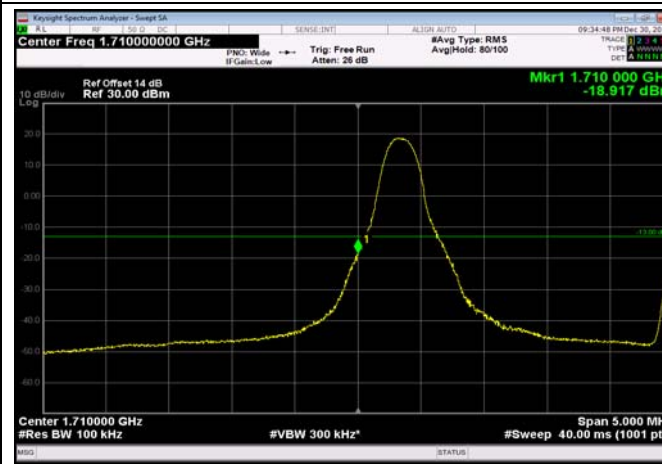

LowRange_FDD04_5MHz_1712.5_OneRB
_low_QPSK