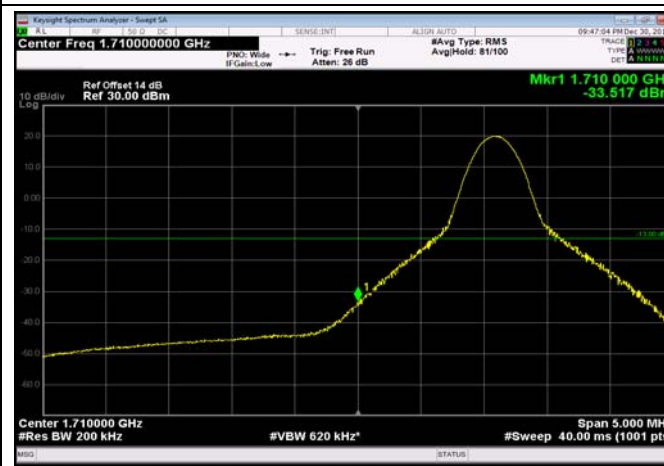

LowRange_FDD04_15MHz_1717.5_OneRB
_low_QPSK

LowRange_FDD04_15MHz_1717.5_OneRB
_low_Q16

LowRange_FDD04_15MHz_1717.5_fullIRB
_Low_QPSK

LowRange_FDD04_15MHz_1717.5_fullIRB
_Low_Q16

LowRange_FDD04_20MHz_1720_OneRB
_low_QPSK