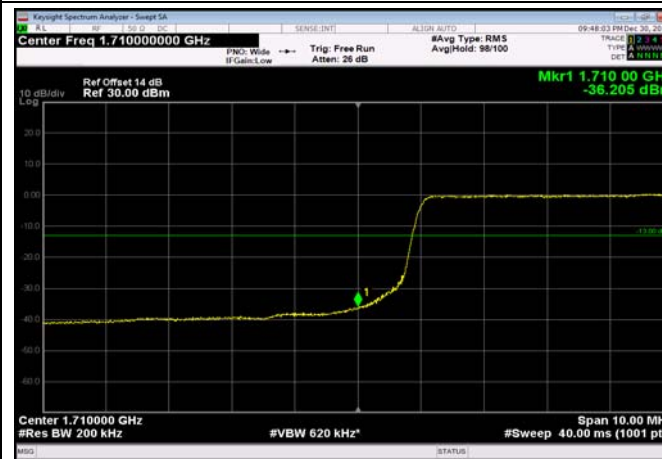

LowRange_FDD04_20MHz_1720_fullRB
_Low_QPSK