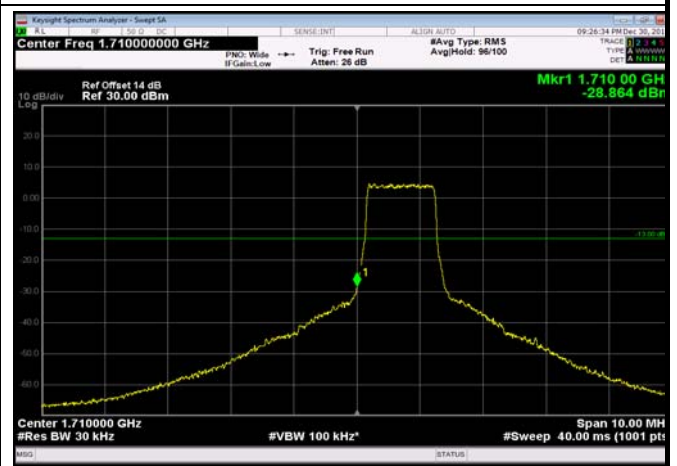

LowRange_ FDD04_1.4MHz_1710.7_fullRB
_Low_Q16