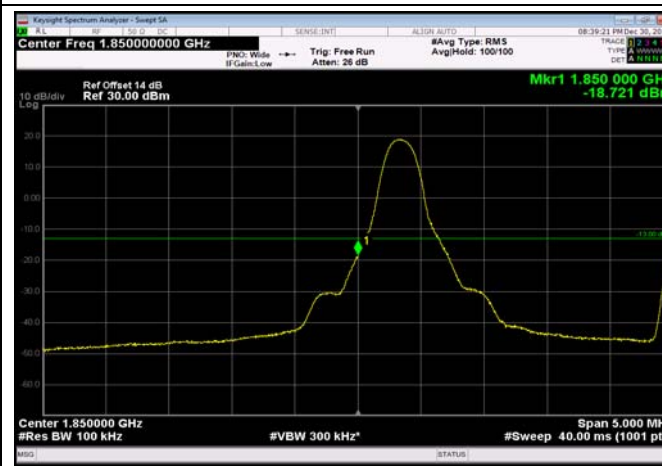

Conducted Band Edge

Test Result and Data

LowRange_FDD02_1.4MHz_1850.7_OneRB
_low_QPSK

LowRange_FDD02_1.4MHz_1850.7_OneRB
_low_Q16

LowRange_FDD02_1.4MHz_1850.7_fullIRB
_Low_QPSK

LowRange_FDD02_1.4MHz_1850.7_fullIRB
_Low_Q16

LowRange_FDD02_3MHz_1851.5_OneRB
_low_QPSK

LowRange_FDD02_3MHz_1851.5_OneRB
_low_Q16

LowRange_FDD02_3MHz_1851.5_fullIRB
_Low_QPSK

LowRange_FDD02_3MHz_1851.5_fullIRB
_Low_Q16

LowRange_FDD02_5MHz_1852.5_OneRB
_low_QPSK