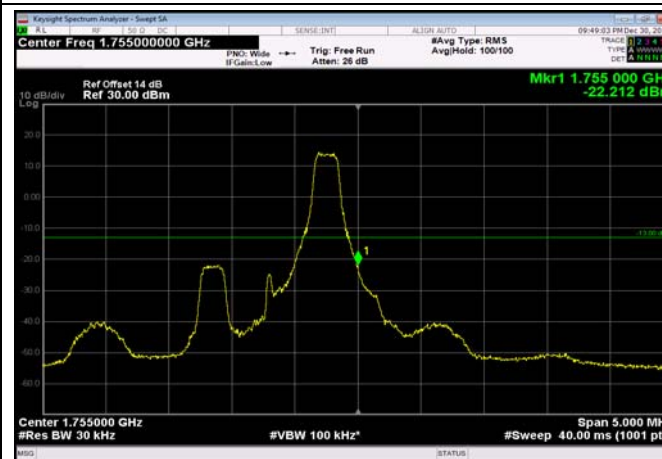

LowRange_FDD04_20MHz_1720_OneRB
_low_Q16

LowRange_FDD04_20MHz_1720_fullRB
_Low_QPSK

LowRange_FDD04_20MHz_1720_fullRB
_Low_Q16

HighRange_FDD04_1.4MHz_1754.3_OneRB
_high_QPSK

HighRange_FDD04_1.4MHz_1754.3_OneRB
_high_Q16