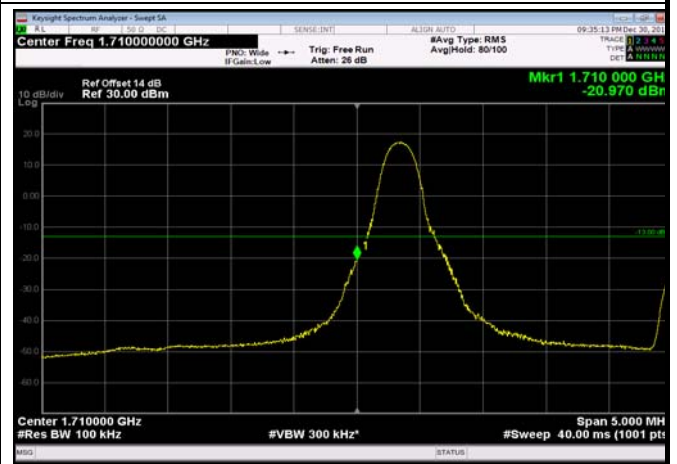

LowRange_FDD04_3MHz_1711.5_fullRB
_Low_QPSK

LowRange_FDD04_3MHz_1711.5_fullRB
_Low_Q16

LowRange_FDD04_5MHz_1712.5_OneRB
_low_QPSK

LowRange_FDD04_5MHz_1712.5_OneRB
_low_Q16

LowRange_FDD04_5MHz_1712.5_fullRB
_Low_QPSK