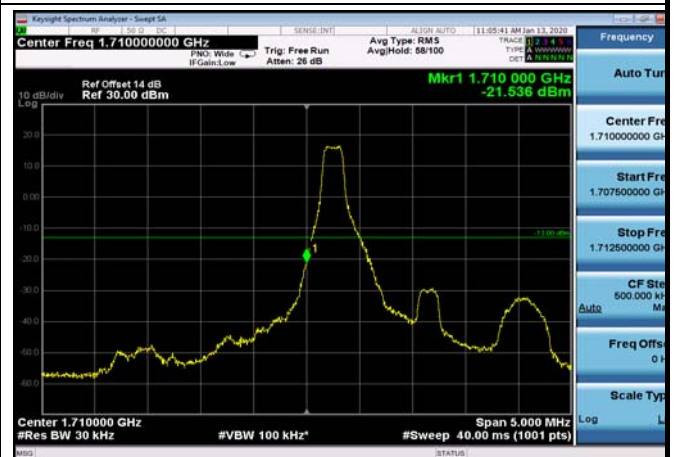

LowRange_ FDD04_1.4MHz_1710.7_OneRB
_low_Q16