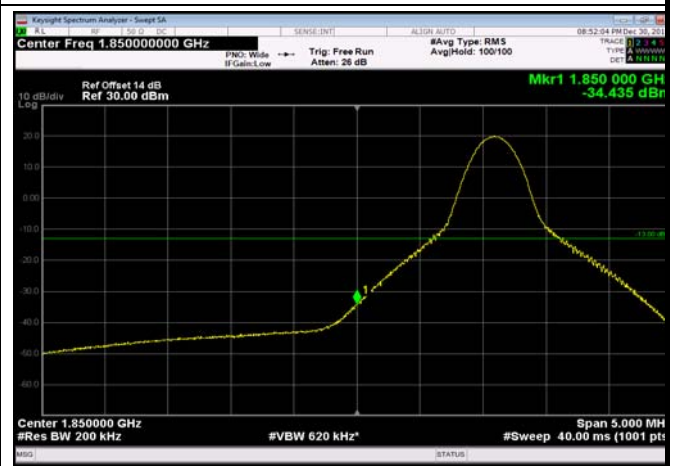

LowRange_FDD02_20MHz_1860_OneRB
_low_Q16