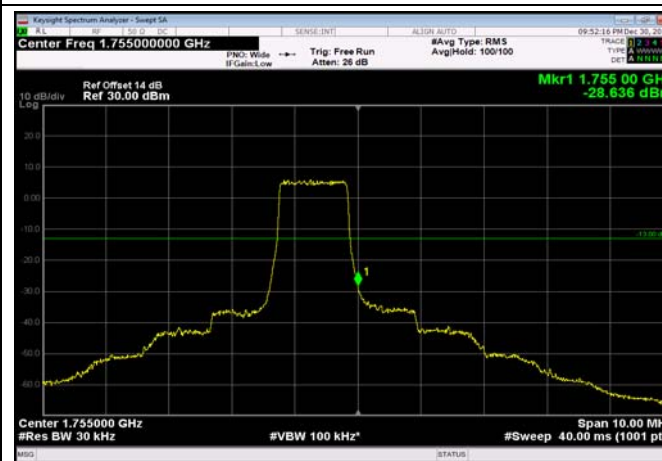

HighRange_FDD04_1.4MHz_1754.3
_fullRB_High_QPSK