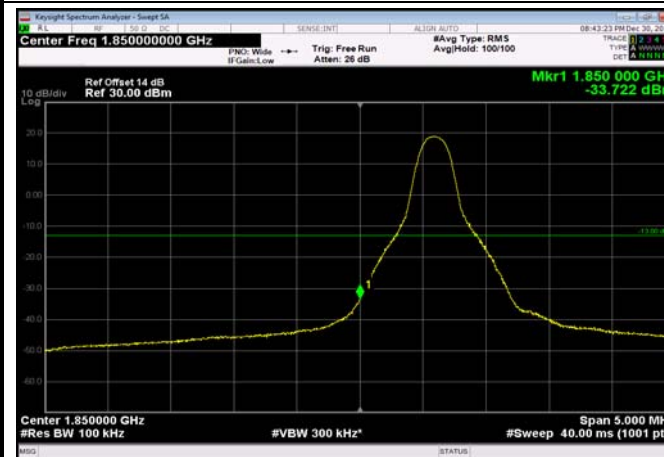

LowRange_FDD02_5MHz_1852.5_OneRB
_low_Q16

LowRange_FDD02_5MHz_1852.5_fullRB
_Low_QPSK

LowRange_FDD02_5MHz_1852.5_fullRB
_Low_Q16

LowRange_FDD02_10MHz_1855_OneRB
_low_QPSK

LowRange_FDD02_10MHz_1855_OneRB
_low_Q16