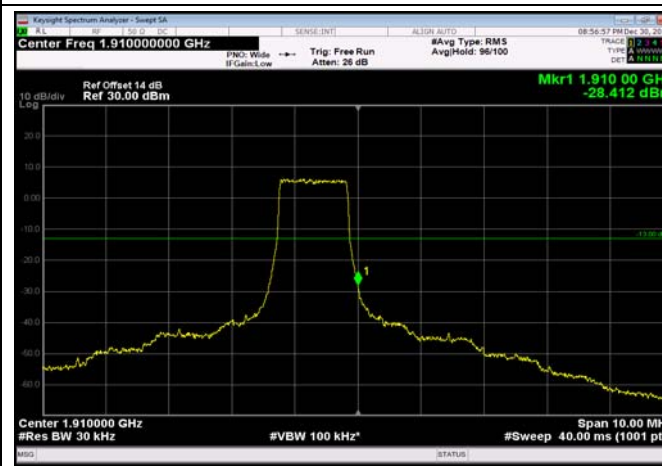

HighRange_FDD02_1.4MHz_1909.3
_fullRB_High_QPSK