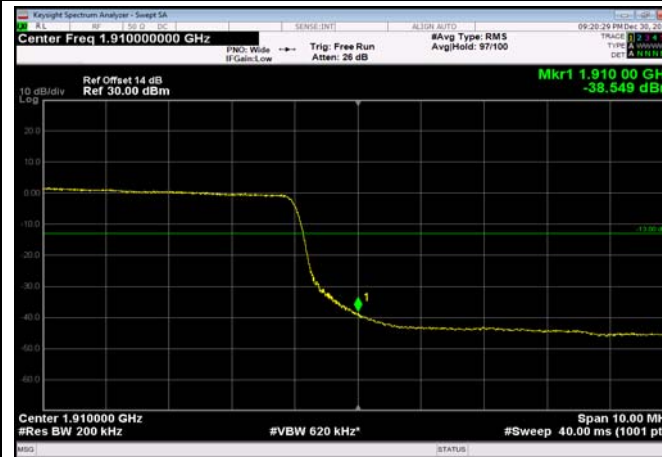

HighRange_FDD02_20MHz_1900_OneRB
_high_QPSK

HighRange_FDD02_20MHz_1900_OneRB
_high_Q16

HighRange_ FDD02_20MHz_1900_fullRB
_High_QPSK

HighRange_ FDD02_20MHz_1900_fullRB
_High_Q16

LowRange_ FDD04_1.4MHz_1710.7_OneRB
_low_QPSK