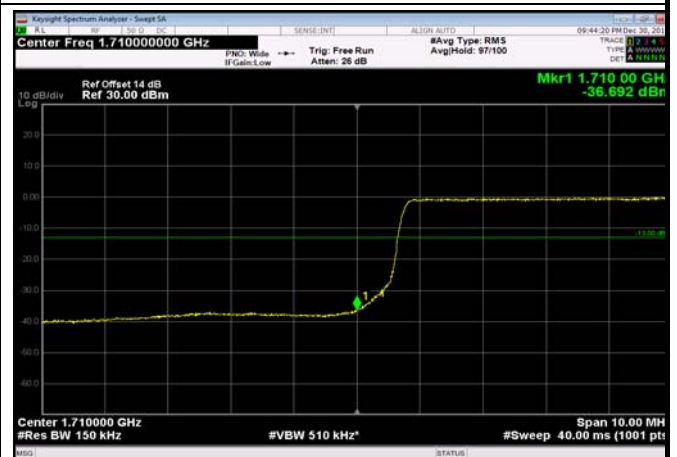

LowRange_FDD04_15MHz_1717.5_OneRB
_low_QPSK

LowRange_FDD04_15MHz_1717.5_OneRB
_low_Q16

LowRange_FDD04_15MHz_1717.5_fullIRB
_Low_QPSK

LowRange_FDD04_15MHz_1717.5_fullIRB
_Low_Q16

LowRange_FDD04_20MHz_1720_OneRB
_low_QPSK