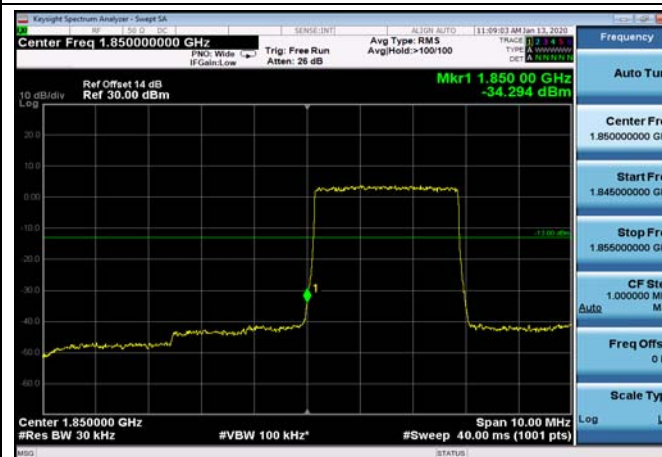

Conducted Band Edge

Test Result and Data

LowRange_FDD02_1.4MHz_1850.7_OneRB
_low_QPSK

LowRange_FDD02_1.4MHz_1850.7_OneRB
_low_Q16

LowRange_FDD02_1.4MHz_1850.7_fullIRB
_Low_QPSK

LowRange_FDD02_1.4MHz_1850.7_fullIRB
_Low_Q16

LowRange_FDD02_3MHz_1851.5_OneRB
_low_QPSK

LowRange_FDD02_3MHz_1851.5_OneRB
_low_Q16

LowRange_FDD02_3MHz_1851.5_fullIRB
_Low_QPSK

LowRange_FDD02_3MHz_1851.5_fullIRB
_Low_Q16

LowRange_FDD02_5MHz_1852.5_OneRB
_low_QPSK