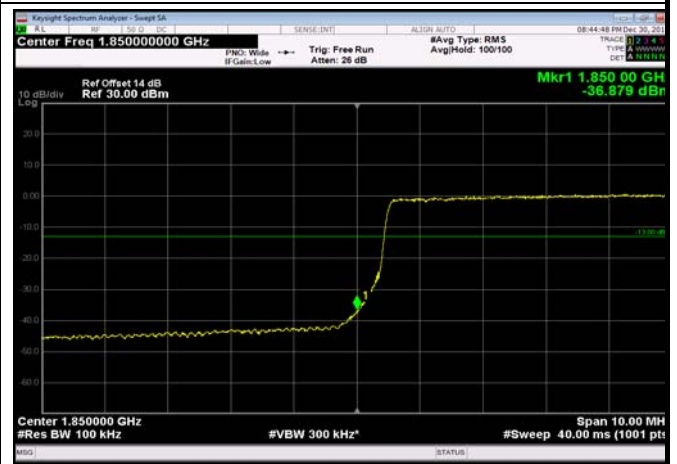

LowRange_FDD02_5MHz_1852.5_OneRB
_low_Q16

LowRange_FDD02_5MHz_1852.5_fullRB
_Low_QPSK

LowRange_FDD02_5MHz_1852.5_fullRB
_Low_Q16

LowRange_FDD02_10MHz_1855_OneRB
_low_QPSK

LowRange_FDD02_10MHz_1855_OneRB
_low_Q16

LowRange_FDD02_10MHz_1855_fullRB
_Low_QPSK

LowRange_FDD02_10MHz_1855_fullRB
_Low_Q16

LowRange_FDD02_15MHz_1857.5_OneRB
_low_QPSK

LowRange_FDD02_15MHz_1857.5_OneRB
_low_Q16

LowRange_FDD02_15MHz_1857.5_fullIRB
_Low_QPSK