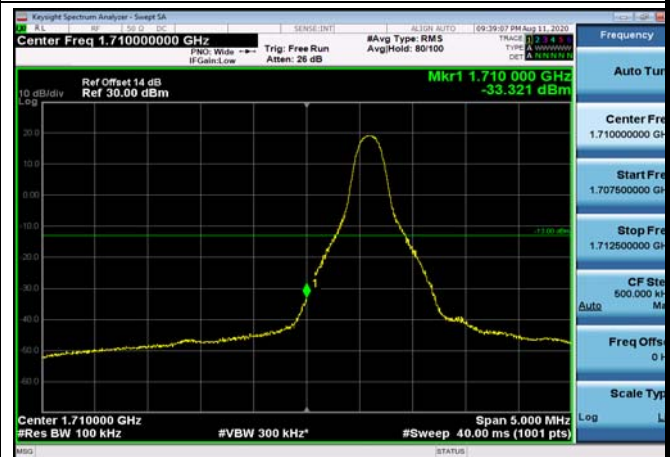

LowRange_FDD66_5MHz_1712.5_fullRB
_Low_QPSK

LowRange_FDD66_5MHz_1712.5_fullRB
_Low_Q16

LowRange_FDD66_10MHz_1715_OneRB
_low_QPSK

LowRange_FDD66_10MHz_1715_OneRB
_low_Q16

LowRange_FDD66_10MHz_1715_fullRB
_Low_QPSK