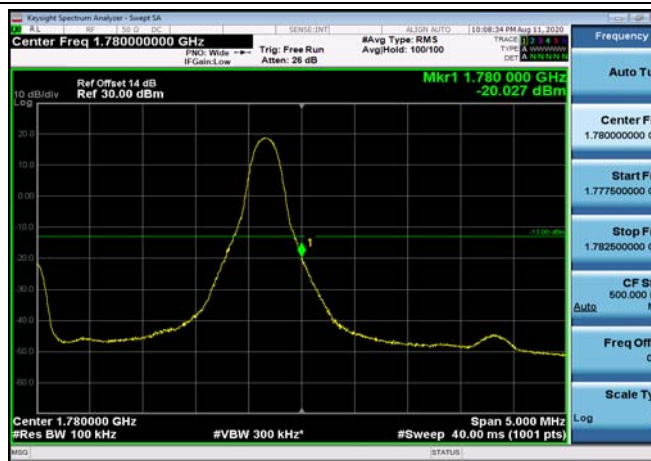

HighRange_FDD66_3MHz_1778.5_fullIRB
_High_QPSK

HighRange_FDD66_3MHz_1778.5_fullIRB
_High_Q16

HighRange_FDD66_5MHz_1777.5_OneRB
_high_QPSK

HighRange_FDD66_5MHz_1777.5_OneRB
_high_Q16

HighRange_ FDD66_15MHz_1772.5_fullRB
_High_QPSK