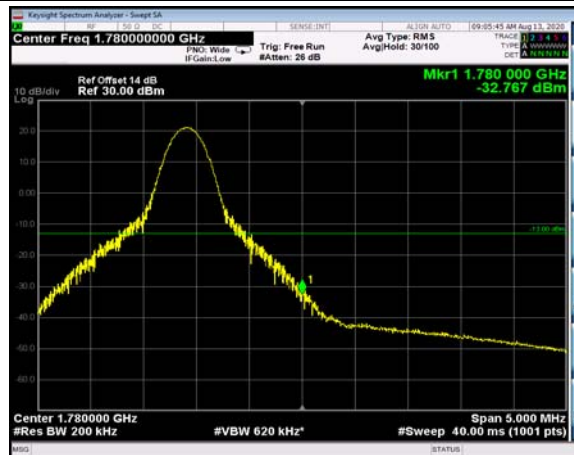

HighRange_ FDD66_20MHz_1770_OneRB
_high_QPSK