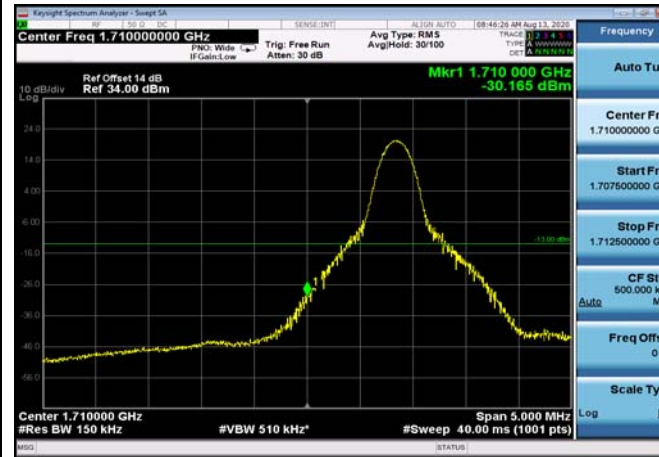

LowRange_FDD66_15MHz_1717.5_OneRB
_low_QPSK