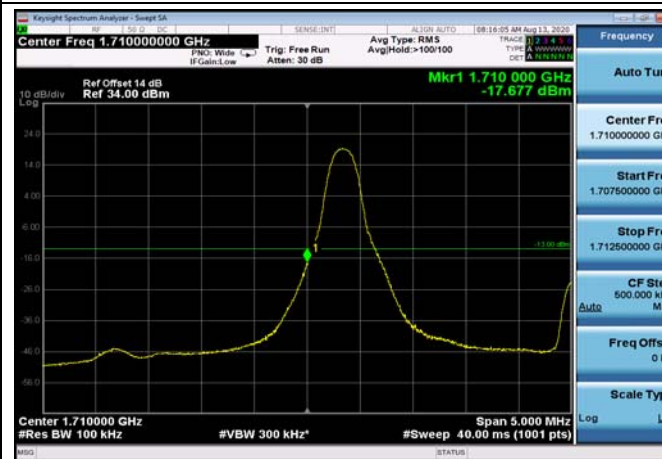

LowRange_FDD66_3MHz_1711.5_OneRB
_low_Q16

LowRange_FDD66_3MHz_1711.5_fullIRB
_Low_QPSK

LowRange_FDD66_3MHz_1711.5_fullIRB
_Low_Q16

LowRange_FDD66_5MHz_1712.5_OneRB
_low_QPSK

LowRange_FDD66_5MHz_1712.5_OneRB
_low_Q16