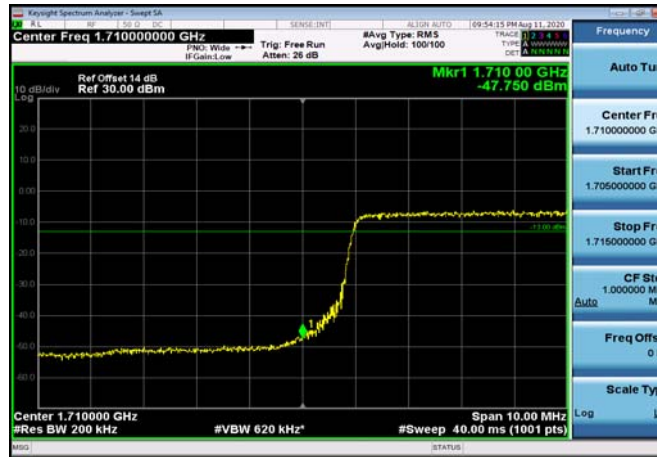

LowRange_FDD66_20MHz_1720_OneRB
_low_QPSK

LowRange_FDD66_20MHz_1720_OneRB
_low_Q16

LowRange_FDD66_20MHz_1720_fullRB
_Low_QPSK

LowRange_FDD66_20MHz_1720_fullRB
_Low_Q16

HighRange_FDD66_1.4MHz_1779.3_OneRB
_high_QPSK