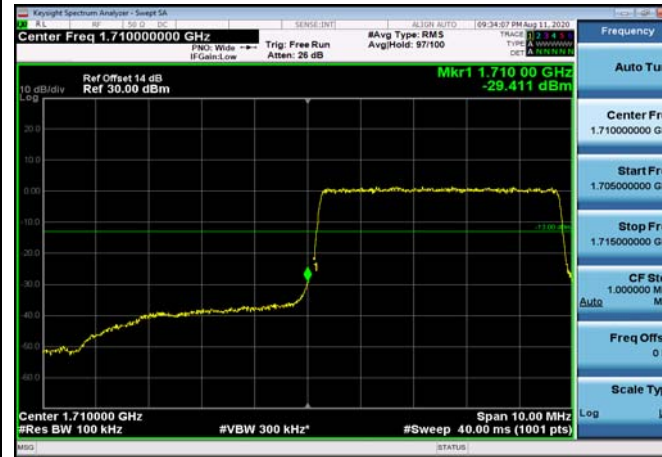

LowRange_FDD66_5MHz_1712.5_fullRB
_Low_QPSK