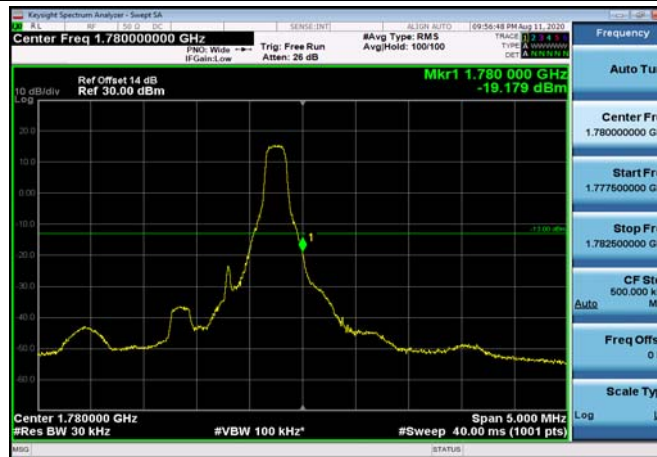

LowRange_FDD66_20MHz_1720_OneRB
_low_QPSK

LowRange_FDD66_20MHz_1720_OneRB
_low_Q16

LowRange_FDD66_20MHz_1720_fullRB
_Low_QPSK

LowRange_FDD66_20MHz_1720_fullRB
_Low_Q16

HighRange_FDD66_1.4MHz_1779.3_OneRB
_high_QPSK