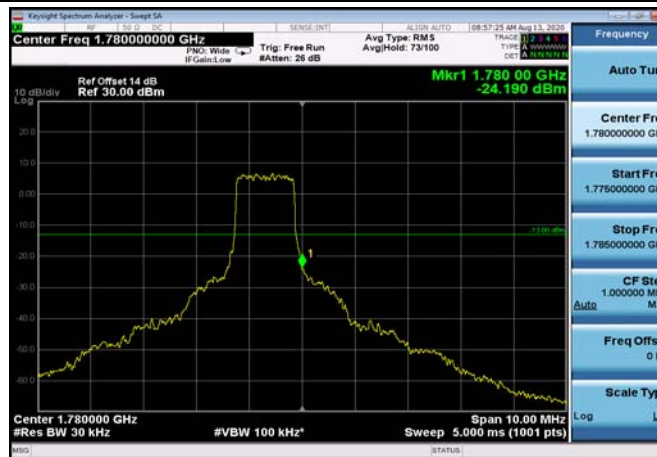

HighRange_FDD66_1.4MHz_1779.3
_fullRB_High_QPSK