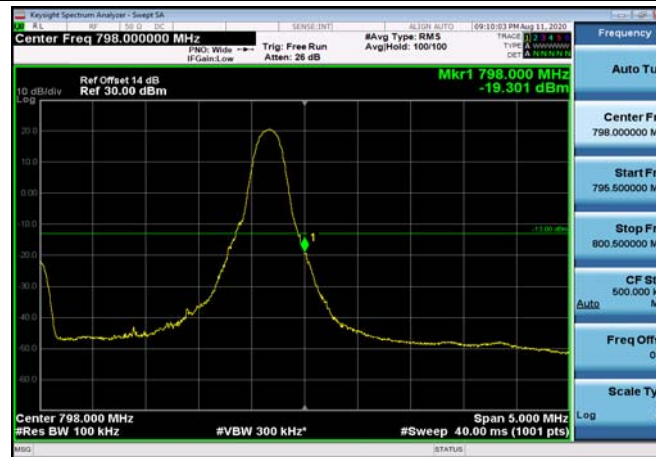

LowRange_FDD14_10MHz_793_fullRB
_Low_QPSK

LowRange_FDD14_10MHz_793_fullRB
_Low_Q16

HighRange_FDD14_5MHz_795.5_OneRB
_high_QPSK

HighRange_FDD14_5MHz_795.5_OneRB
_high_Q16

HighRange_FDD14_5MHz_795.5_fullRB
_High_QPSK