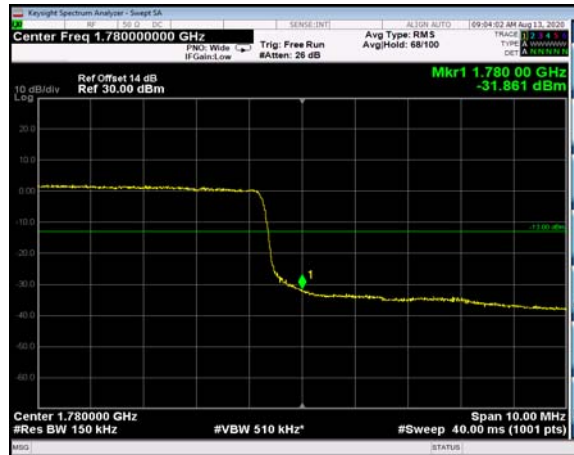

HighRange_FDD66_3MHz_1778.5_fullIRB
_High_QPSK

HighRange_FDD66_3MHz_1778.5_fullIRB
_High_Q16

HighRange_FDD66_5MHz_1777.5_OneRB
_high_QPSK

HighRange_FDD66_5MHz_1777.5_OneRB
_high_Q16

HighRange_ FDD66_15MHz_1772.5_fullRB
_High_QPSK