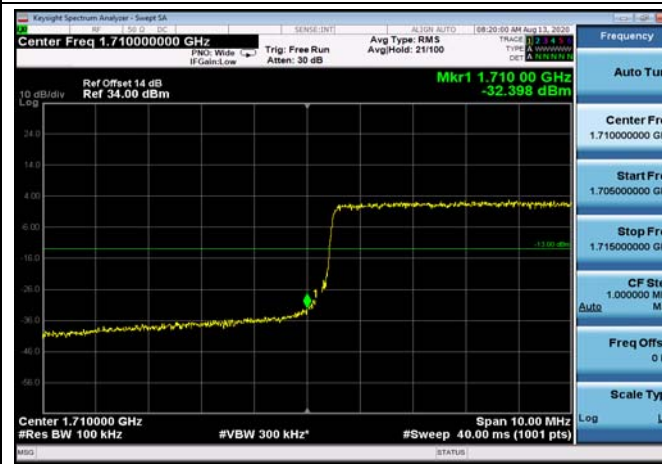

LowRange_FDD66_5MHz_1712.5_fullRB
_Low_QPSK

LowRange_FDD66_5MHz_1712.5_fullRB
_Low_Q16

LowRange_FDD66_10MHz_1715_OneRB
_low_QPSK

LowRange_FDD66_10MHz_1715_OneRB
_low_Q16

LowRange_FDD66_10MHz_1715_fullRB
_Low_QPSK