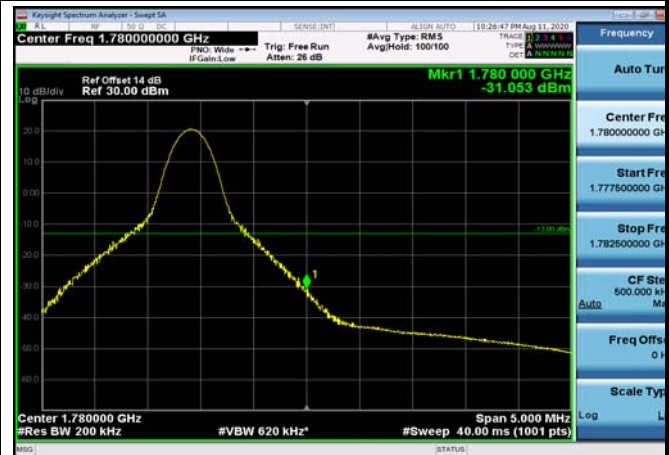

HighRange_ FDD66_20MHz_1770_OneRB
_high_Q16