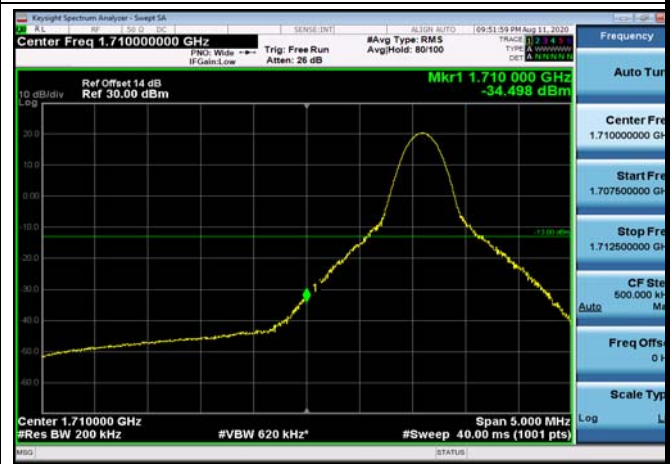

LowRange_FDD66_20MHz_1720_OneRB
_low_Q16