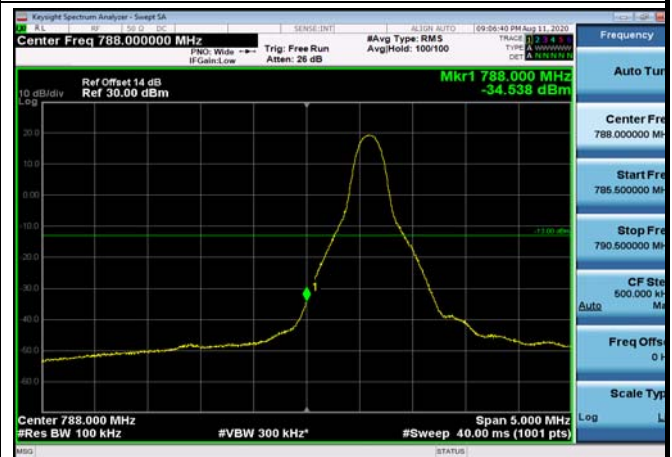

LowRange_FDD14_5MHz_790.5_OneRB
_low_Q16

LowRange_FDD14_5MHz_790.5_fullRB
_Low_QPSK

LowRange_FDD14_5MHz_790.5_fullRB
_Low_Q16

LowRange_FDD14_10MHz_793_OneRB
_low_QPSK

LowRange_FDD14_10MHz_793_OneRB
_low_Q16