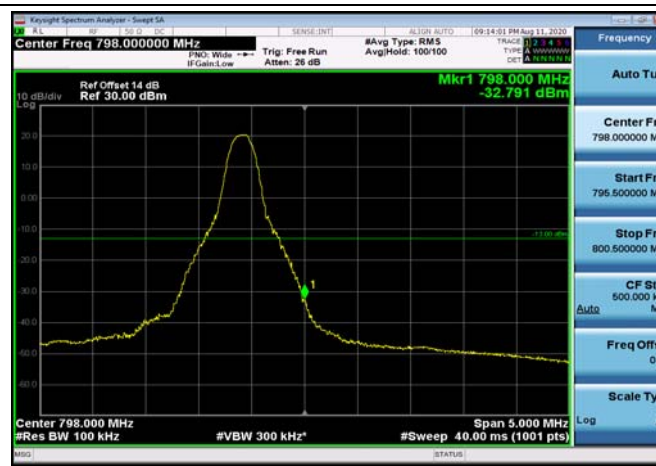

HighRange_FDD14_10MHz_793_OneRB
_high_QPSK