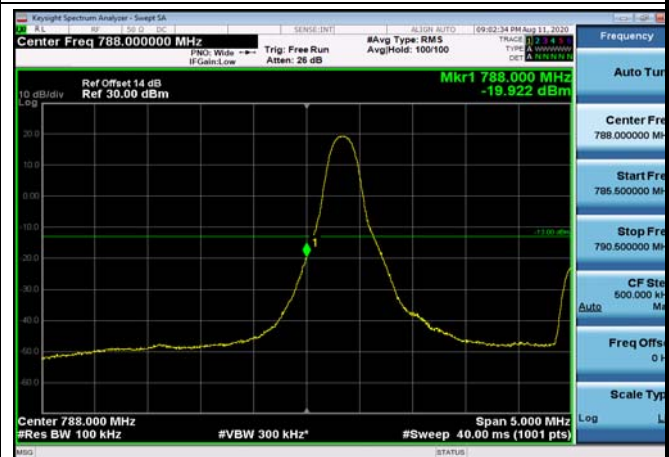

LowRange_FDD14_5MHz_790.5_OneRB
_low_Q16