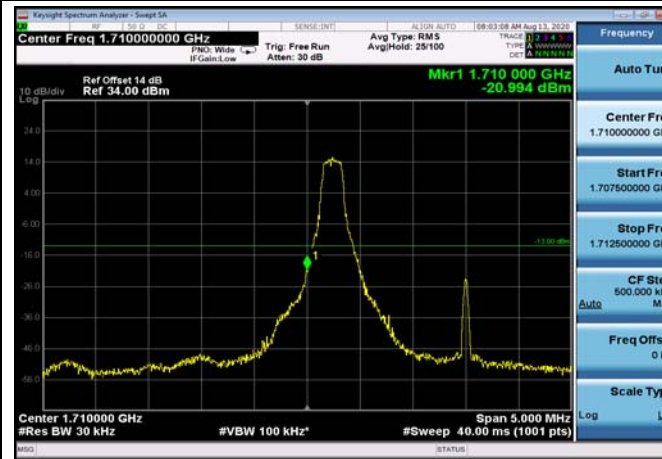

LowRange_FDD66_1.4MHz_1710.7_OneRB
_low_QPSK

LowRange_FDD66_1.4MHz_1710.7_OneRB
_low_Q16

LowRange_FDD66_1.4MHz_1710.7_fullRB
_Low_QPSK

LowRange_FDD66_1.4MHz_1710.7_fullRB
_Low_Q16

LowRange_FDD66_3MHz_1711.5_OneRB
_low_QPSK