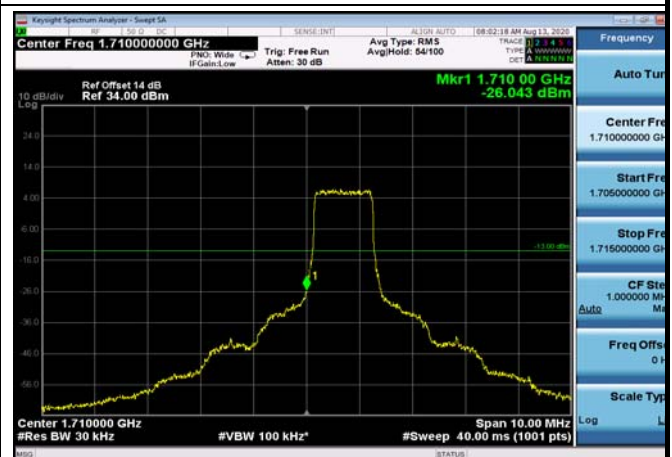

LowRange_FDD66_1.4MHz_1710.7_OneRB
_low_QPSK

LowRange_FDD66_1.4MHz_1710.7_OneRB
_low_Q16

LowRange_FDD66_1.4MHz_1710.7_fullRB
_Low_QPSK

LowRange_FDD66_1.4MHz_1710.7_fullRB
_Low_Q16

LowRange_FDD66_3MHz_1711.5_OneRB
_low_QPSK