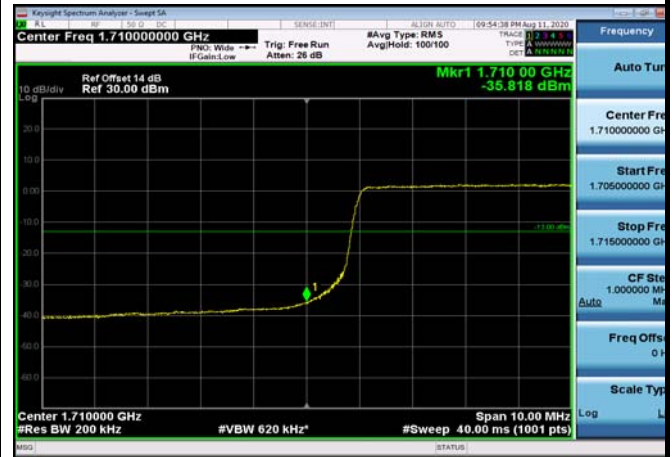

LowRange_FDD66_20MHz_1720_OneRB
_low_QPSK

LowRange_FDD66_20MHz_1720_OneRB
_low_Q16

LowRange_FDD66_20MHz_1720_fullRB
_Low_QPSK

LowRange_FDD66_20MHz_1720_fullRB
_Low_Q16

HighRange_FDD66_1.4MHz_1779.3_OneRB
_high_QPSK