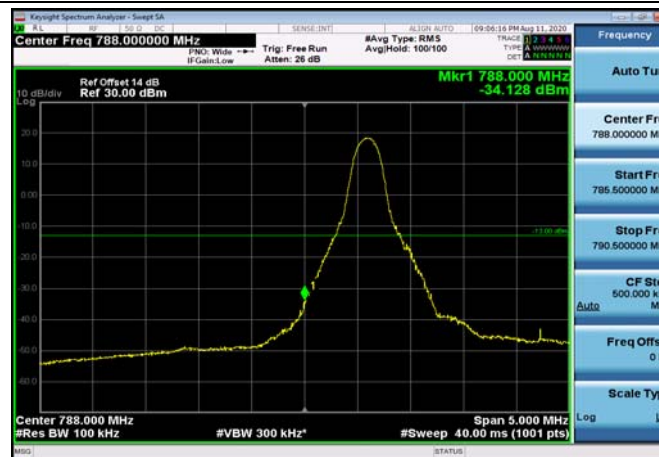

LowRange_FDD14_5MHz_790.5_OneRB
_low_Q16

LowRange_FDD14_5MHz_790.5_fullRB
_Low_QPSK

LowRange_FDD14_5MHz_790.5_fullRB
_Low_Q16

LowRange_FDD14_10MHz_793_OneRB
_low_QPSK

LowRange_FDD14_10MHz_793_OneRB
_low_Q16