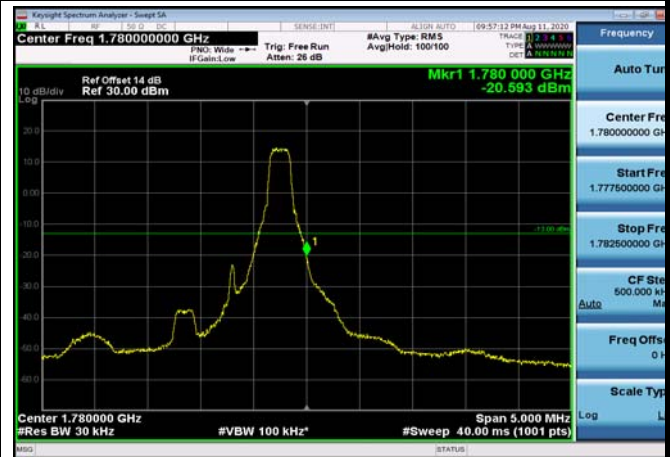

HighRange_FDD66_1.4MHz_1779.3_OneRB
_high_Q16