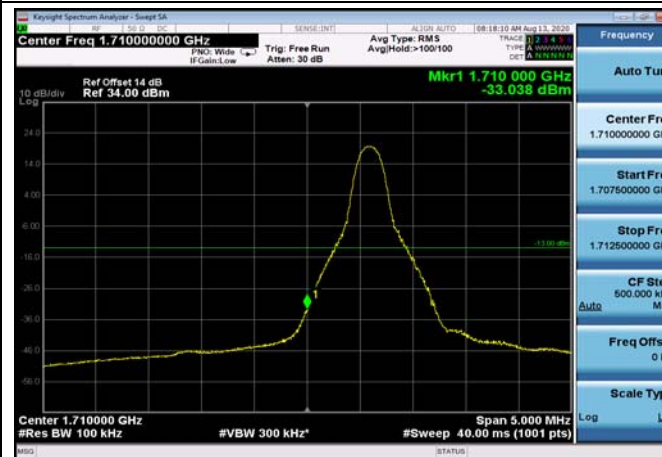

LowRange_FDD66_10MHz_1715_OneRB
_low_QPSK