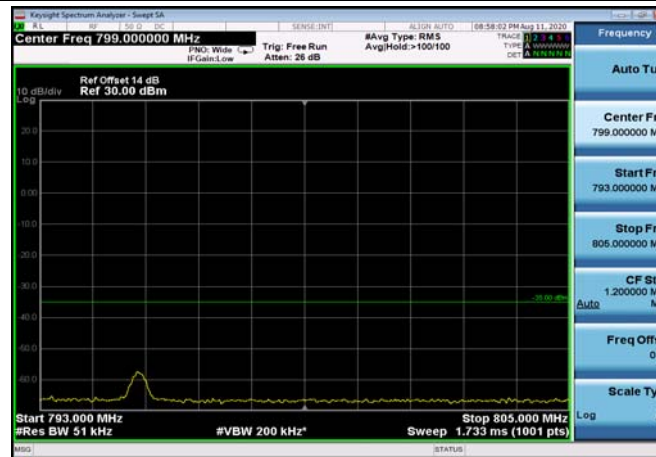

FDD13_10MHz_782_Q16_OneRB_high
_ExtraBands_Range_793~805

FDD13_10MHz_782_QPSK_OneRB_low
_ExtraBands_Range_763~775

HighRange_FDD13_10MHz_782_fullRB
_High_QPSK

HighRange_FDD13_10MHz_782_fullRB
_High_Q16

LowRange_FDD14_5MHz_790.5_OneRB
_low_QPSK

LowRange_FDD14_5MHz_790.5_OneRB
_low_Q16

LowRange_FDD14_5MHz_790.5_fullRB
_Low_QPSK

LowRange_FDD14_5MHz_790.5_fullRB
_Low_Q16

LowRange_FDD14_10MHz_793_OneRB
_low_QPSK

LowRange_FDD14_10MHz_793_OneRB
_low_Q16