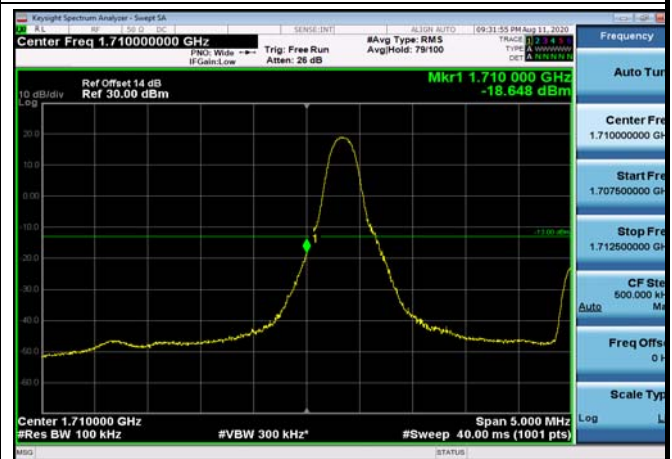

LowRange_FDD66_3MHz_1711.5_OneRB
_low_Q16

LowRange_FDD66_3MHz_1711.5_fullIRB
_Low_QPSK

LowRange_FDD66_3MHz_1711.5_fullIRB
_Low_Q16

LowRange_FDD66_5MHz_1712.5_OneRB
_low_QPSK

LowRange_FDD66_5MHz_1712.5_OneRB
_low_Q16