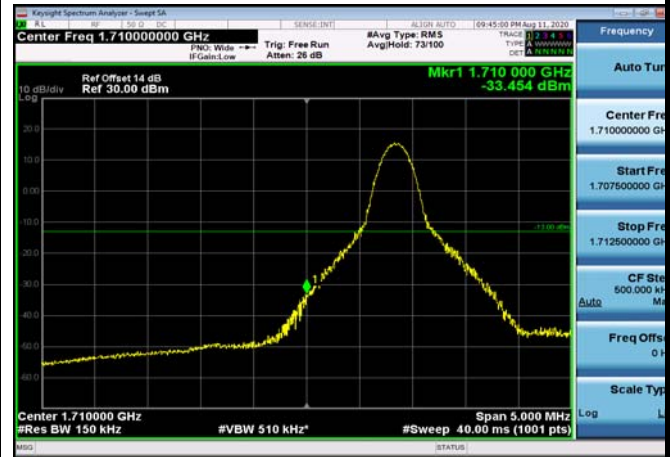

LowRange_FDD66_10MHz_1715_fullRB
_Low_Q16

LowRange_FDD66_15MHz_1717.5_OneRB
_low_QPSK

LowRange_FDD66_15MHz_1717.5_OneRB
_low_Q16

LowRange_FDD66_15MHz_1717.5_fullIRB
_Low_QPSK

LowRange_FDD66_15MHz_1717.5_fullIRB
_Low_Q16