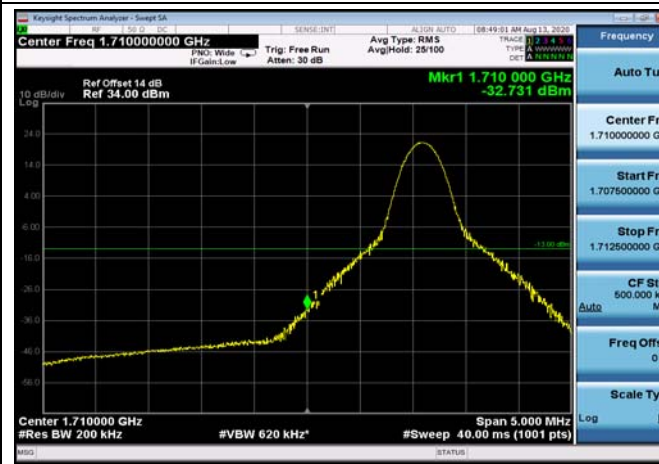

LowRange_FDD66_20MHz_1720_OneRB
_low_QPSK