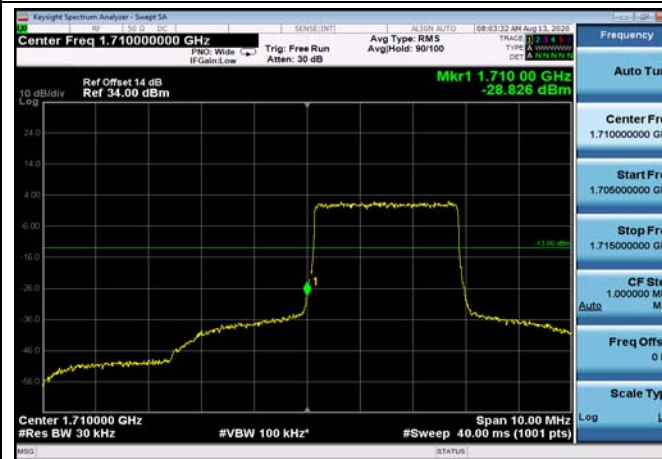

LowRange_FDD66_3MHz_1711.5_fullIRB
_Low_QPSK