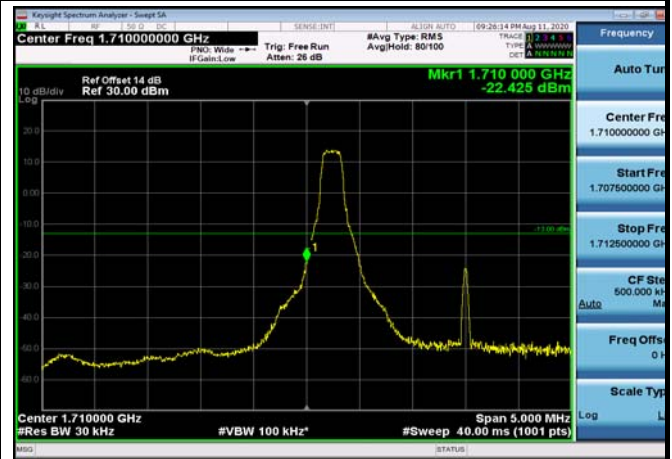

LowRange_FDD66_3MHz_1711.5_OneRB
_low_Q16