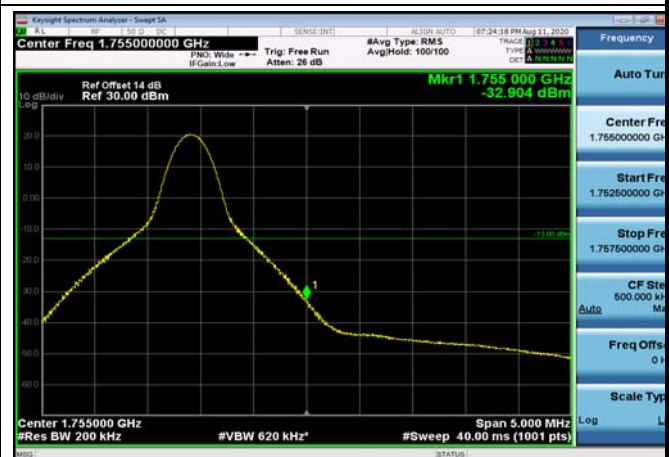

HighRange_FDD04_15MHz_1747.5_fullRB
_High_QPSK

HighRange_FDD04_15MHz_1747.5_fullRB
_High_Q16

HighRange_FDD04_20MHz_1745_OneRB
_high_QPSK

HighRange_FDD04_20MHz_1745_OneRB
_high_Q16

HighRange_ FDD04_20MHz_1745_fullRB
_High_QPSK