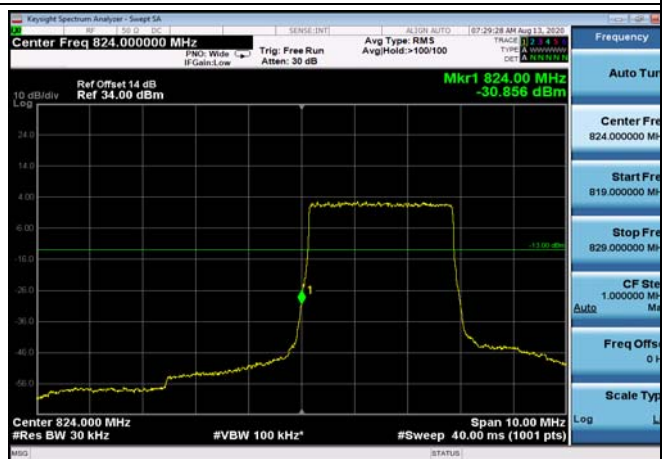

LowRange_FDD05_3MHz_825.5_OneRB
_low_QPSK

LowRange_FDD05_3MHz_825.5_OneRB
_low_Q16

LowRange_FDD05_3MHz_825.5_fullRB
_Low_QPSK

LowRange_FDD05_3MHz_825.5_fullRB
_Low_Q16

LowRange_FDD05_5MHz_826.5_OneRB
_low_QPSK