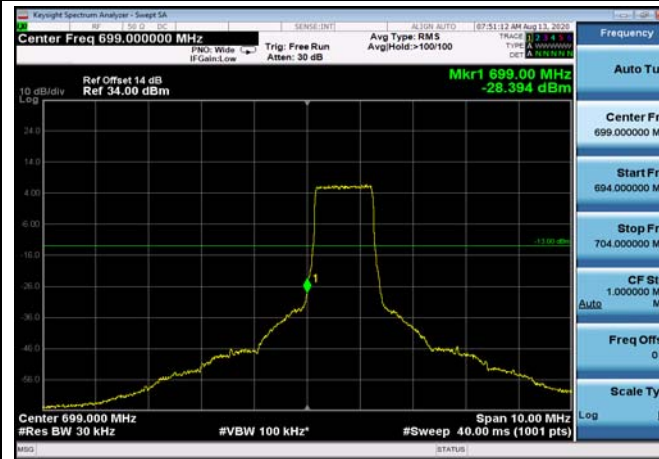

LowRange_FDD12_1.4MHz_699.7_fullRB
_Low_QPSK