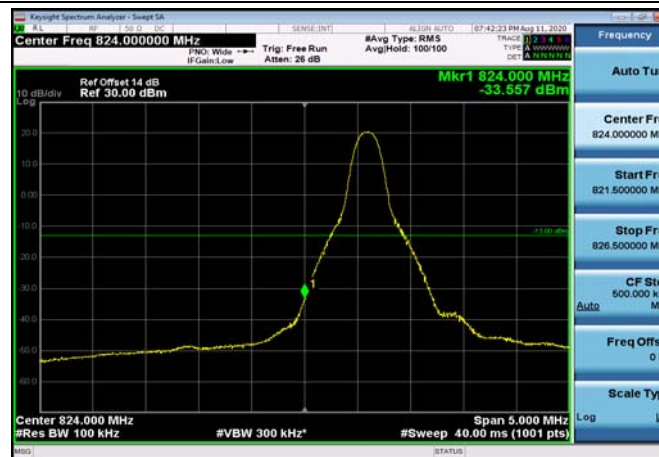

LowRange_FDD05_5MHz_826.5_OneRB
_low_Q16

LowRange_FDD05_5MHz_826.5_fullRB
_Low_QPSK

LowRange_FDD05_5MHz_826.5_fullRB
_Low_Q16

LowRange_FDD05_10MHz_829_OneRB
_low_QPSK

LowRange_FDD05_10MHz_829_OneRB
_low_Q16