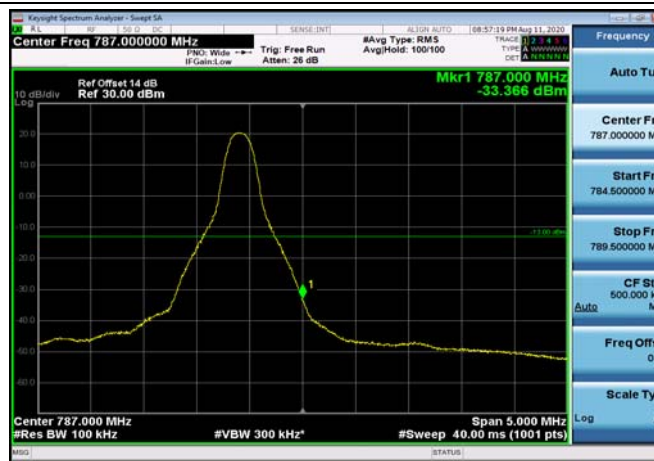

HighRange_FDD13_10MHz_782_OneRB
_high_QPSK