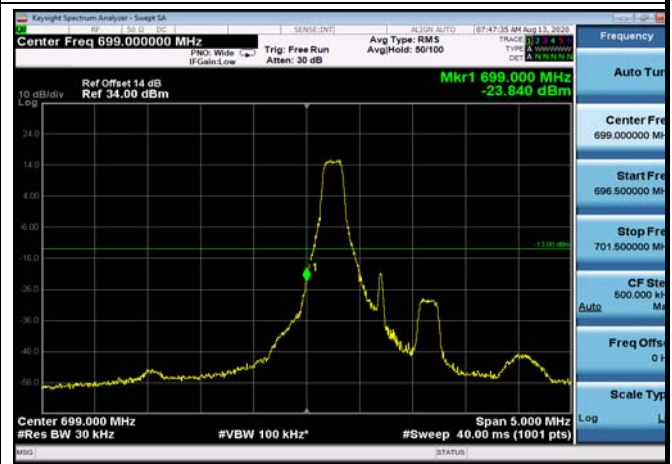

HighRange_FDD05_10MHz_844_OneRB
_high_Q16

HighRange_FDD05_10MHz_844_fullRB
_High_QPSK

HighRange_FDD05_10MHz_844_fullRB
_High_Q16

LowRange_FDD12_1.4MHz_699.7_OneRB
_low_QPSK

LowRange_FDD12_1.4MHz_699.7_OneRB
_low_Q16