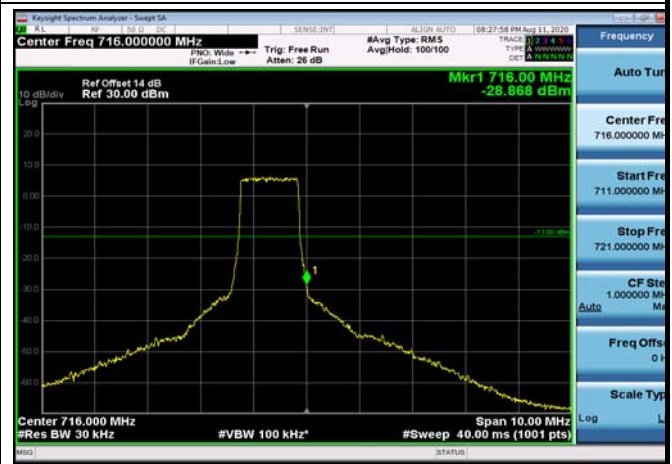

HighRange_FDD12_1.4MHz_715.3_fullRB
_High_Q16