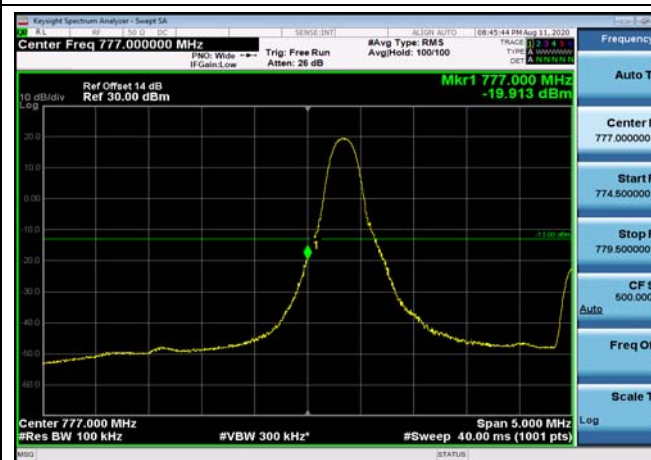

LowRange_FDD13_5MHz_779.5_OneRB_low_Q16