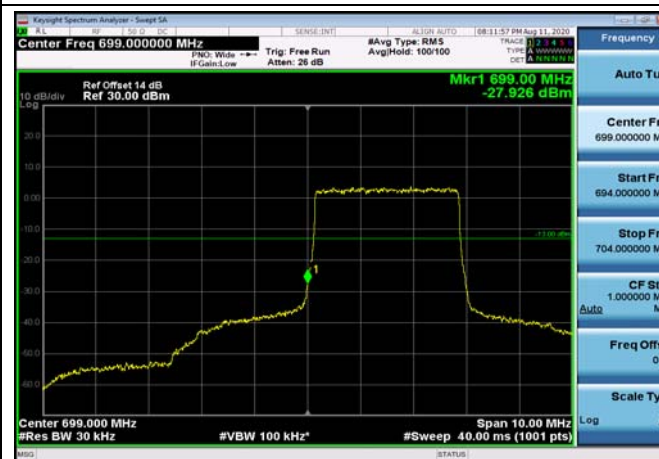

LowRange_FDD12_1.4MHz_699.7_fullRB
_Low_QPSK

LowRange_FDD12_1.4MHz_699.7_fullRB
_Low_Q16

LowRange_FDD12_3MHz_700.5_OneRB
_low_QPSK

LowRange_FDD12_3MHz_700.5_OneRB
_low_Q16

LowRange_FDD12_3MHz_700.5_fullRB
_Low_QPSK