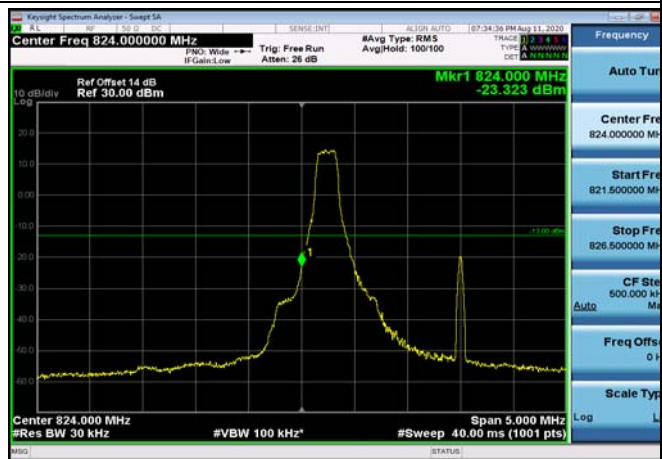

LowRange_FDD05_3MHz_825.5_OneRB
_low_Q16