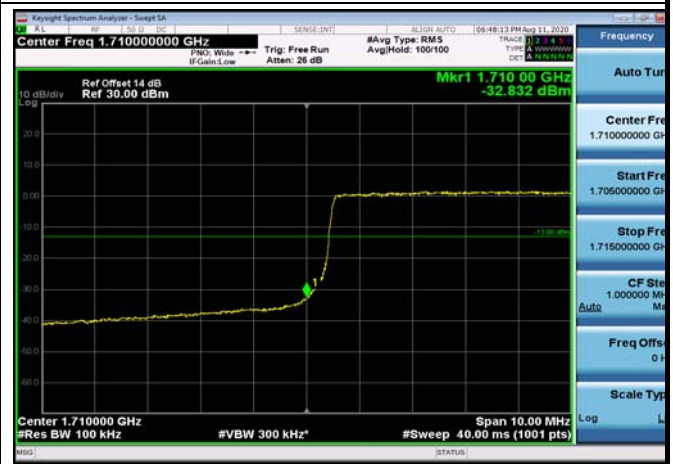

LowRange_FDD04_10MHz_1715_OneRB
_low_QPSK

LowRange_FDD04_10MHz_1715_OneRB
_low_Q16

LowRange_FDD04_10MHz_1715_fullRB
_Low_QPSK

LowRange_FDD04_10MHz_1715_fullRB
_Low_Q16

LowRange_FDD04_15MHz_1717.5_OneRB
_low_QPSK

LowRange_FDD04_15MHz_1717.5_OneRB
_low_Q16

LowRange_FDD04_15MHz_1717.5_fullIRB
_Low_QPSK

LowRange_FDD04_15MHz_1717.5_fullIRB
_Low_Q16

LowRange_FDD04_20MHz_1720_OneRB
_low_QPSK

LowRange_FDD04_20MHz_1720_OneRB
_low_Q16