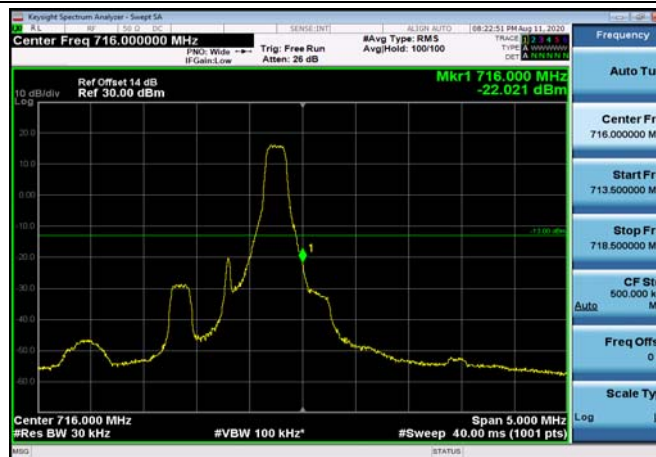

LowRange_FDD12_10MHz_704_OneRB
_low_QPSK

LowRange_FDD12_10MHz_704_OneRB
_low_Q16

LowRange_FDD12_10MHz_704_fullRB
_Low_QPSK

LowRange_FDD12_10MHz_704_fullRB
_Low_Q16

HighRange_FDD12_1.4MHz_715.3_OneRB
_high_QPSK