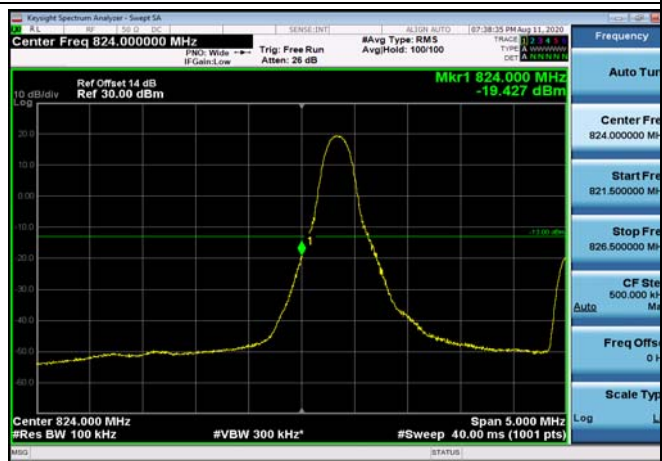

LowRange_FDD05_5MHz_826.5_OneRB
_low_Q16