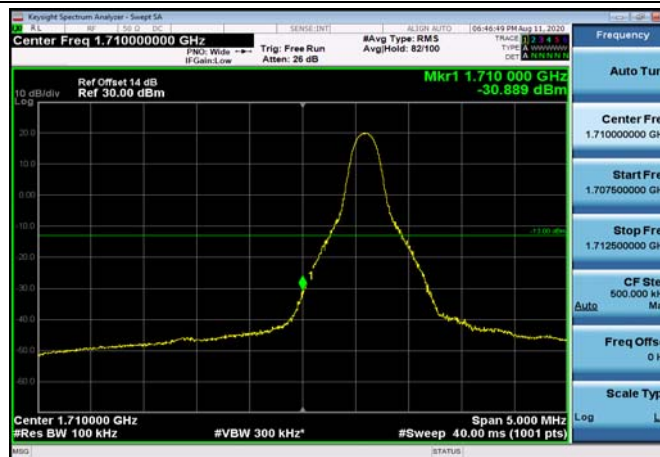

LowRange_FDD04_10MHz_1715_OneRB
_low_QPSK