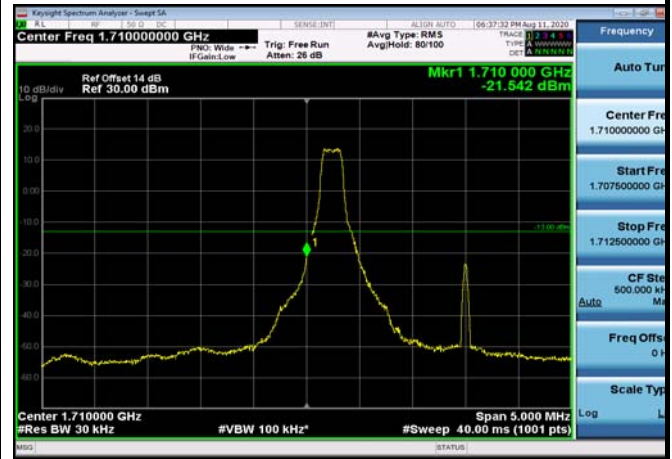

LowRange_ FDD04_1.4MHz_1710.7_fullRB
_Low_QPSK

LowRange_ FDD04_1.4MHz_1710.7_fullRB
_Low_Q16

LowRange_FDD04_3MHz_1711.5_OneRB
_low_QPSK

LowRange_FDD04_3MHz_1711.5_OneRB
_low_Q16

LowRange_FDD04_3MHz_1711.5_fullIRB
_Low_QPSK