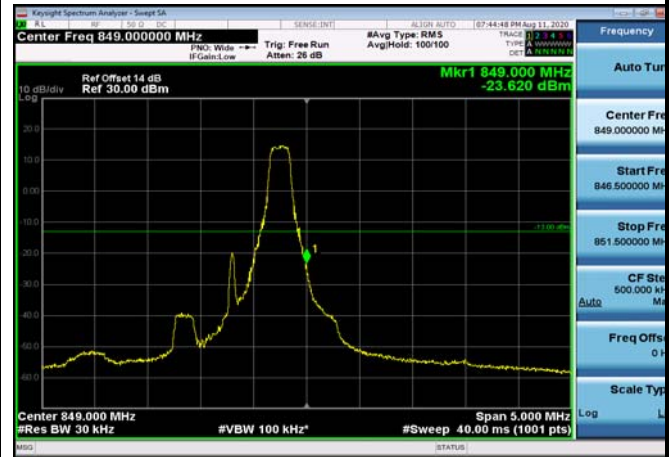

LowRange_FDD05_10MHz_829_fullRB
_Low_QPSK

LowRange_FDD05_10MHz_829_fullRB
_Low_Q16

HighRange_FDD05_1.4MHz_848.3_OneRB
_high_QPSK

HighRange_FDD05_1.4MHz_848.3_OneRB
_high_Q16

HighRange_FDD05_1.4MHz_848.3_fullIRB
_High_QPSK