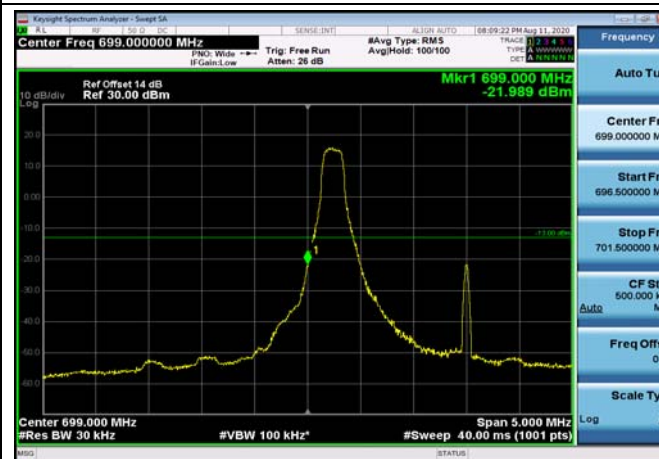

LowRange_FDD12_3MHz_700.5_OneRB
_low_QPSK