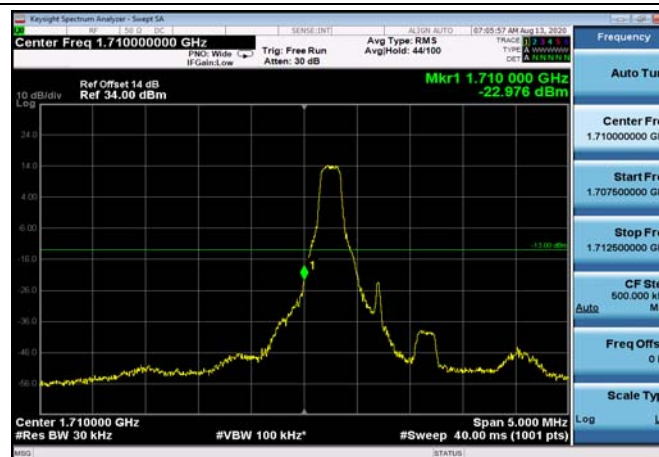

HighRange_FDD02_20MHz_1900_OneRB
_high_Q16

HighRange_ FDD02_20MHz_1900_fullRB
_High_QPSK

HighRange_ FDD02_20MHz_1900_fullRB
_High_Q16

LowRange_ FDD04_1.4MHz_1710.7_OneRB
_low_QPSK

LowRange_ FDD04_1.4MHz_1710.7_OneRB
_low_Q16