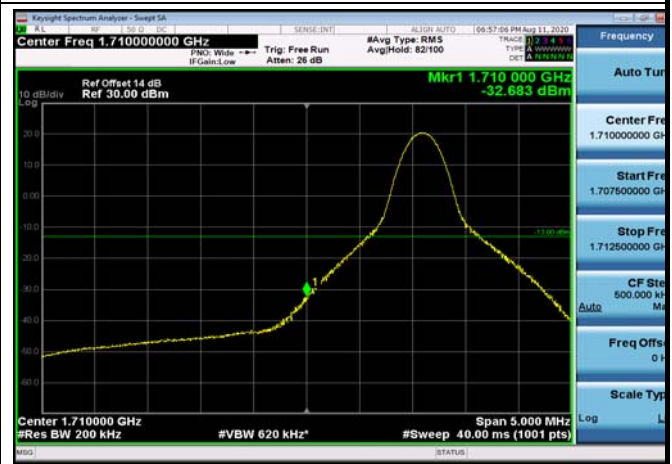

LowRange_FDD04_15MHz_1717.5_OneRB
_low_Q16

LowRange_FDD04_15MHz_1717.5_fullIRB
_Low_QPSK

LowRange_FDD04_15MHz_1717.5_fullIRB
_Low_Q16

LowRange_FDD04_20MHz_1720_OneRB
_low_QPSK

LowRange_FDD04_20MHz_1720_OneRB
_low_Q16