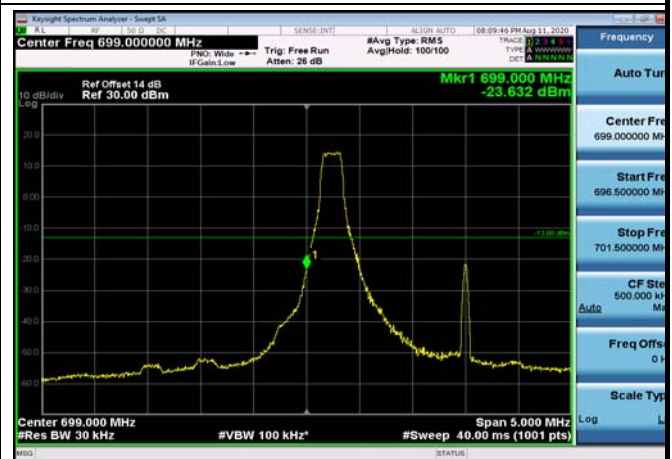

LowRange_FDD12_1.4MHz_699.7_fullRB
_Low_QPSK

LowRange_FDD12_1.4MHz_699.7_fullRB
_Low_Q16

LowRange_FDD12_3MHz_700.5_OneRB
_low_QPSK

LowRange_FDD12_3MHz_700.5_OneRB
_low_Q16

LowRange_FDD12_3MHz_700.5_fullRB
_Low_QPSK