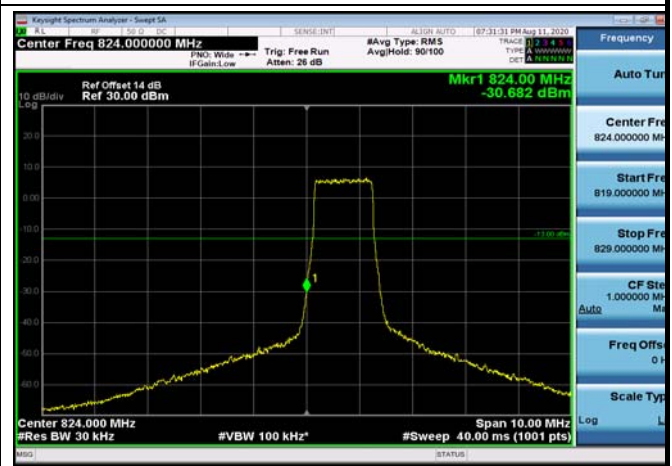

HighRange_ FDD04_20MHz_1745_fullRB
_High_Q16

LowRange_ FDD05_1.4MHz_824.7_OneRB
_low_QPSK

LowRange_ FDD05_1.4MHz_824.7_OneRB
_low_Q16

LowRange_ FDD05_1.4MHz_824.7_fullRB
_Low_QPSK

LowRange_ FDD05_1.4MHz_824.7_fullRB
_Low_Q16