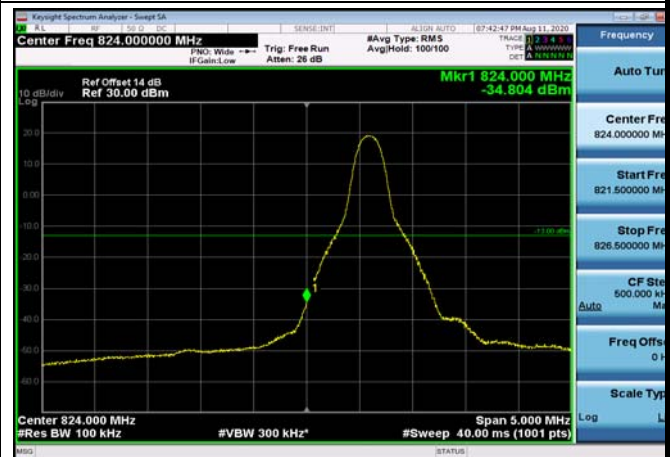

LowRange_FDD05_5MHz_826.5_OneRB
_low_Q16

LowRange_FDD05_5MHz_826.5_fullRB
_Low_QPSK

LowRange_FDD05_5MHz_826.5_fullRB
_Low_Q16

LowRange_FDD05_10MHz_829_OneRB
_low_QPSK

LowRange_FDD05_10MHz_829_OneRB
_low_Q16