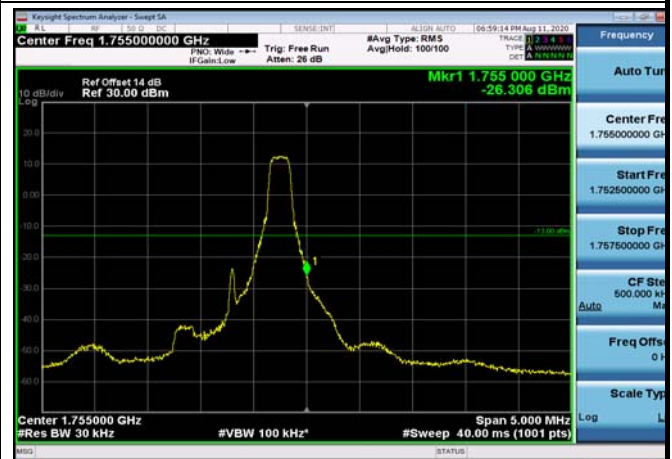

LowRange_FDD04_20MHz_1720_fullRB
_Low_QPSK

LowRange_FDD04_20MHz_1720_fullRB
_Low_Q16

HighRange_FDD04_1.4MHz_1754.3_OneRB
_high_QPSK

HighRange_FDD04_1.4MHz_1754.3_OneRB
_high_Q16

HighRange_FDD04_1.4MHz_1754.3
_fullRB_High_QPSK