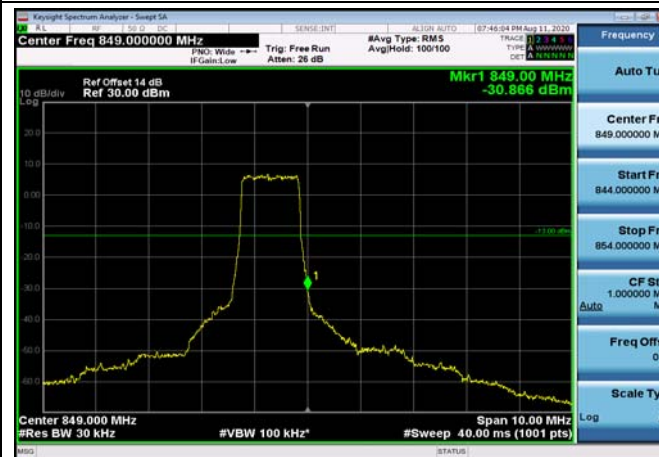

LowRange_FDD05_10MHz_829_fullRB
_Low_QPSK

LowRange_FDD05_10MHz_829_fullRB
_Low_Q16

HighRange_FDD05_1.4MHz_848.3_OneRB
_high_QPSK

HighRange_FDD05_1.4MHz_848.3_OneRB
_high_Q16

HighRange_FDD05_1.4MHz_848.3_fullIRB
_High_QPSK