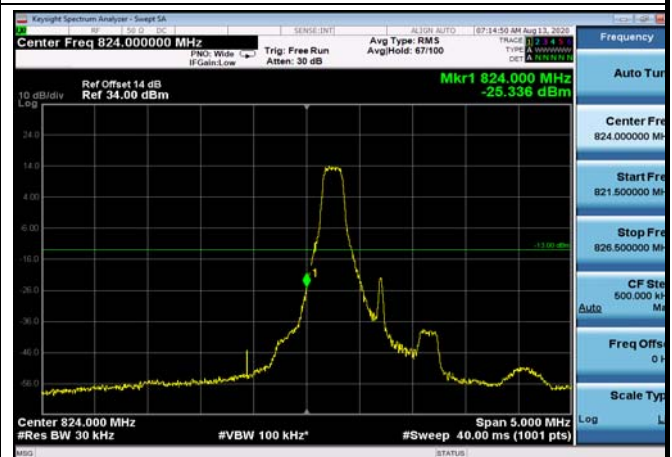

LowRange_ FDD05_1.4MHz_824.7_OneRB
_low_Q16