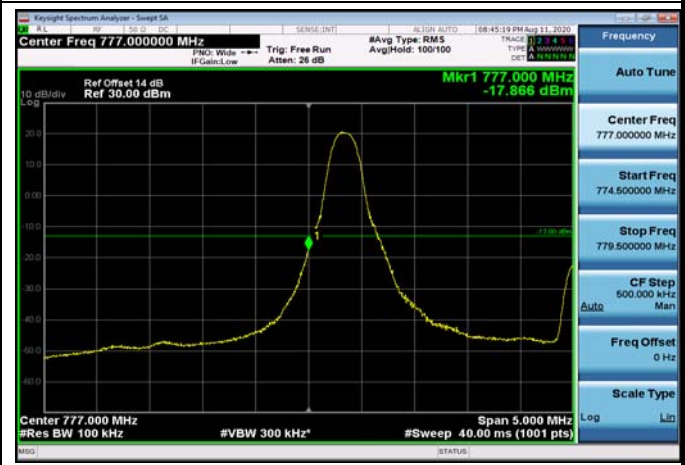

HighRange_FDD12_5MHz_713.5_fullRB
_High_Q16

HighRange_FDD12_10MHz_711_OneRB
_high_QPSK

HighRange_FDD12_10MHz_711_OneRB
_high_Q16

35

FDD13_5MHz_779.5_QPSK_OneRB_high
_ExtraBands_Range_793~805

LowRange_FDD13_5MHz_779.5_OneRB
_low_QPSK