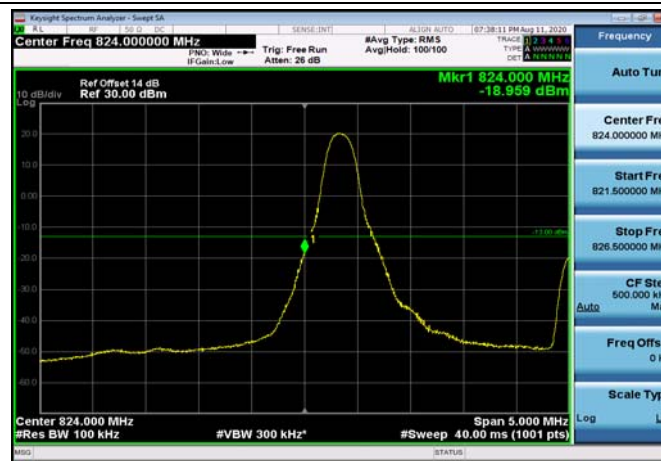

LowRange_FDD05_3MHz_825.5_OneRB
_low_QPSK

LowRange_FDD05_3MHz_825.5_OneRB
_low_Q16

LowRange_FDD05_3MHz_825.5_fullRB
_Low_QPSK

LowRange_FDD05_3MHz_825.5_fullRB
_Low_Q16

LowRange_FDD05_5MHz_826.5_OneRB
_low_QPSK