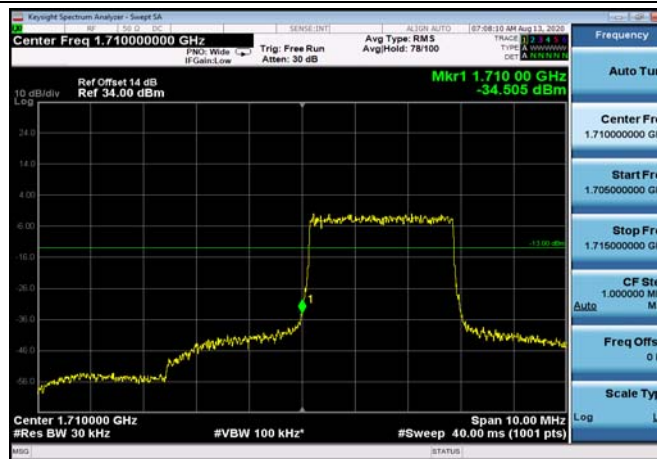

LowRange_ FDD04_1.4MHz_1710.7_fullRB
_Low_QPSK

LowRange_ FDD04_1.4MHz_1710.7_fullRB
_Low_Q16

LowRange_FDD04_3MHz_1711.5_OneRB
_low_QPSK

LowRange_FDD04_3MHz_1711.5_OneRB
_low_Q16

LowRange_FDD04_3MHz_1711.5_fullIRB
_Low_QPSK