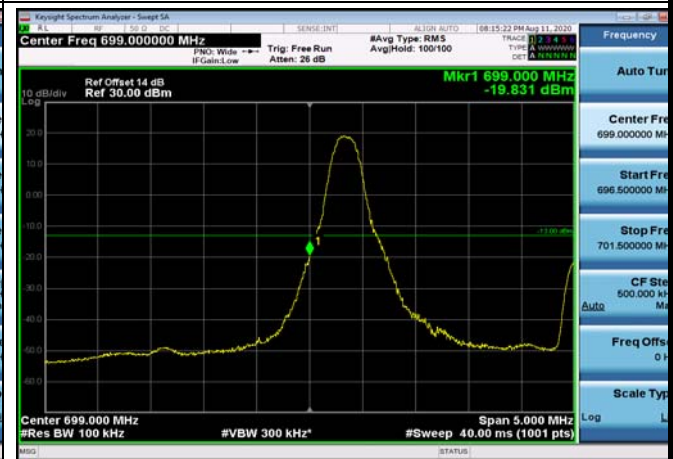

LowRange_FDD12_3MHz_700.5_fullRB
_Low_Q16

LowRange_FDD12_5MHz_701.5_OneRB
_low_QPSK

LowRange_FDD12_5MHz_701.5_OneRB
_low_Q16

LowRange_FDD12_5MHz_701.5_fullRB
_Low_QPSK

LowRange_FDD12_5MHz_701.5_fullRB
_Low_Q16