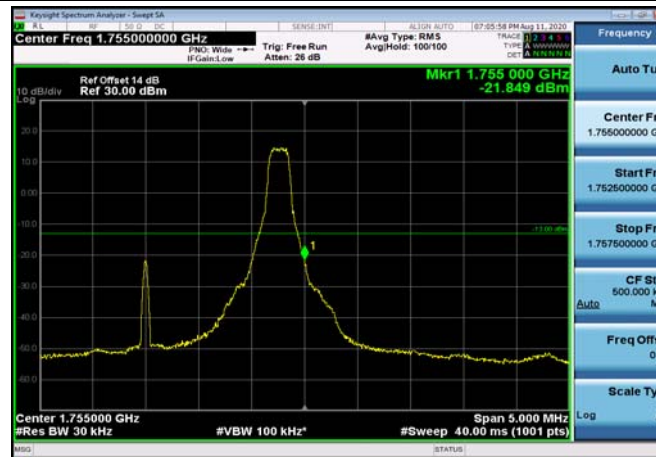

HighRange_FDD04_3MHz_1753.5_OneRB
_high_QPSK