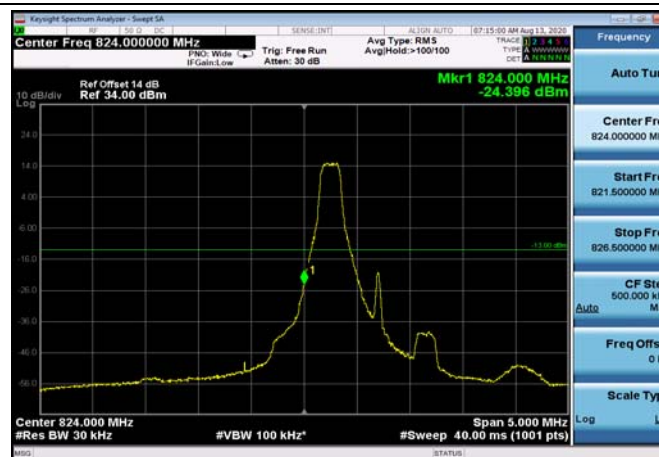

LowRange_ FDD05_1.4MHz_824.7_OneRB
_low_QPSK