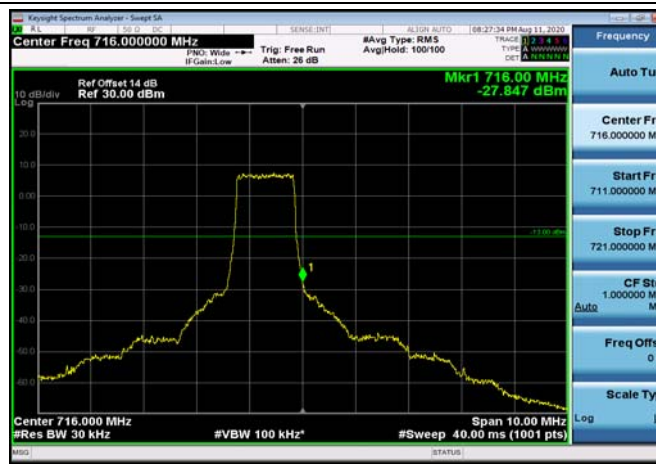

HighRange_FDD12_1.4MHz_715.3_fullRB
_High_QPSK