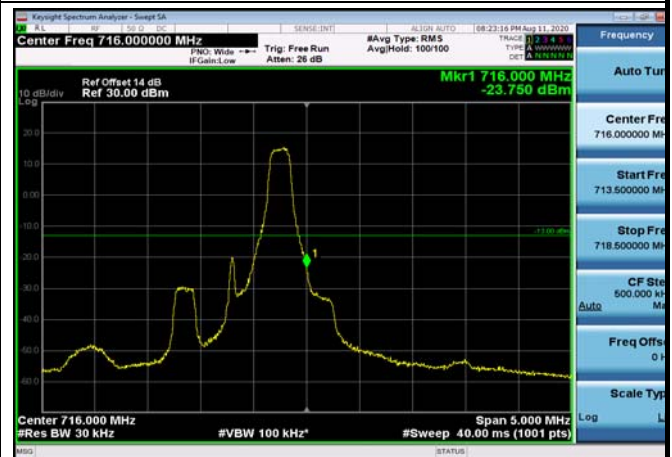

HighRange_FDD12_1.4MHz_715.3_OneRB
_high_Q16