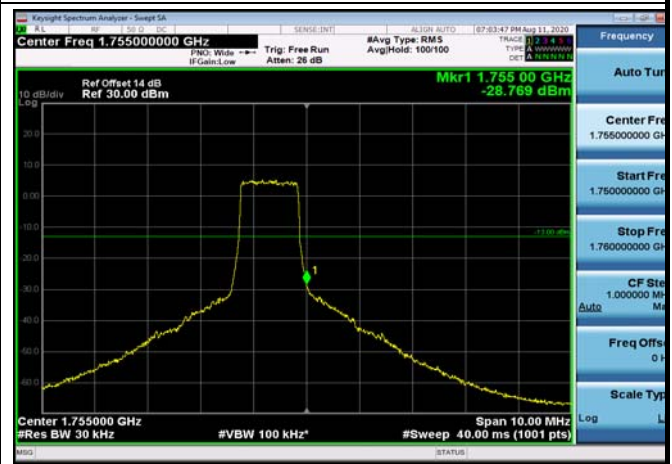

HighRange_FDD04_1.4MHz_1754.3
_fullRB_High_Q16