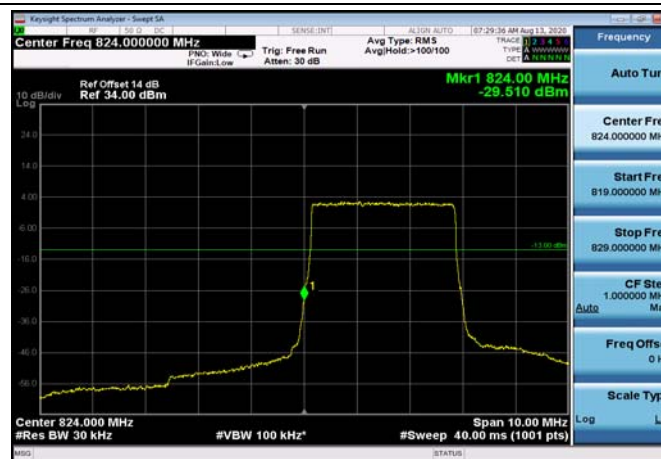

LowRange_FDD05_3MHz_825.5_fullRB
_Low_QPSK