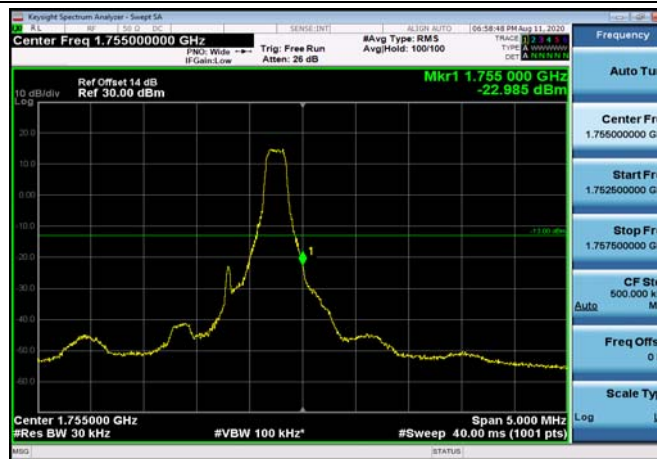

HighRange_FDD04_1.4MHz_1754.3_OneRB
_high_QPSK