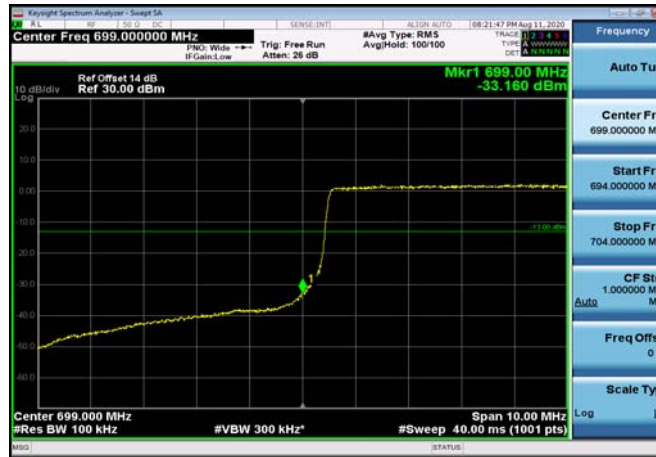

LowRange_FDD12_10MHz_704_OneRB
_low_QPSK

LowRange_FDD12_10MHz_704_OneRB
_low_Q16

LowRange_FDD12_10MHz_704_fullRB
_Low_QPSK

LowRange_FDD12_10MHz_704_fullRB
_Low_Q16

HighRange_FDD12_1.4MHz_715.3_OneRB
_high_QPSK