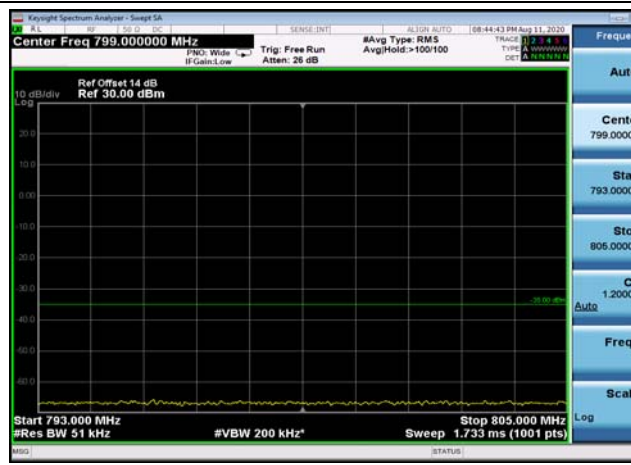

HighRange_FDD12_5MHz_713.5_fullRB
_High_Q16

HighRange_FDD12_10MHz_711_OneRB
_high_QPSK

HighRange_FDD12_10MHz_711_OneRB
_high_Q16

35

FDD13_5MHz_779.5_QPSK_OneRB_high
_ExtraBands_Range_793~805

LowRange_FDD13_5MHz_779.5_OneRB
_low_QPSK