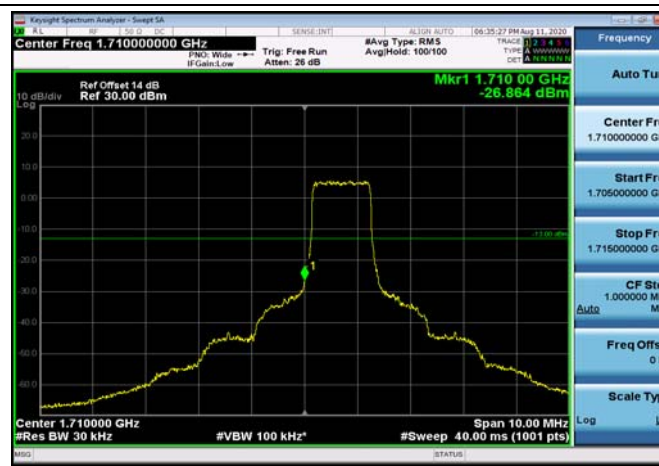

LowRange_ FDD04_1.4MHz_1710.7_fullRB
_Low_QPSK