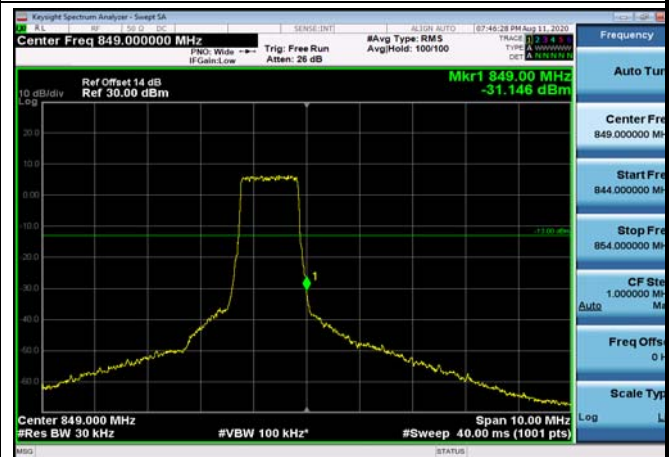

HighRange_FDD05_1.4MHz_848.3_fullIRB
_High_Q16