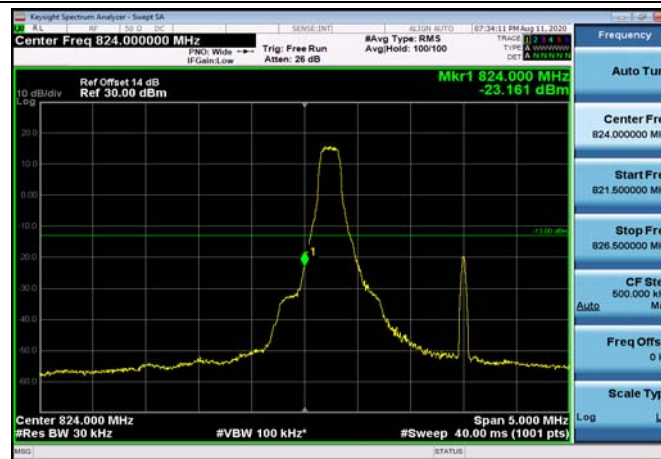

LowRange_FDD05_3MHz_825.5_OneRB
_low_QPSK