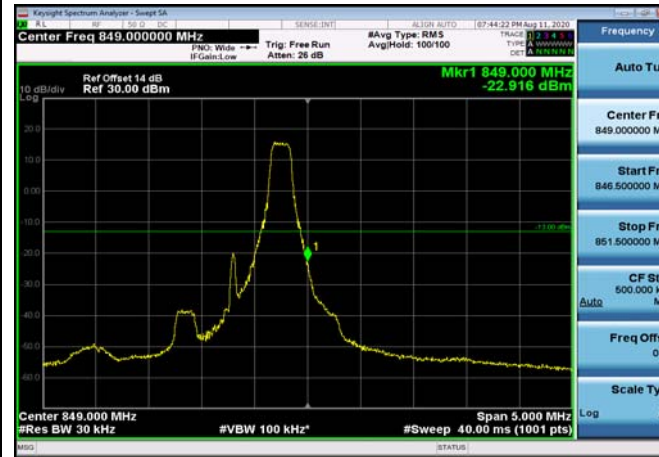

LowRange_FDD05_10MHz_829_fullRB
_Low_QPSK

LowRange_FDD05_10MHz_829_fullRB
_Low_Q16

HighRange_FDD05_1.4MHz_848.3_OneRB
_high_QPSK

HighRange_FDD05_1.4MHz_848.3_OneRB
_high_Q16

HighRange_FDD05_1.4MHz_848.3_fullIRB
_High_QPSK