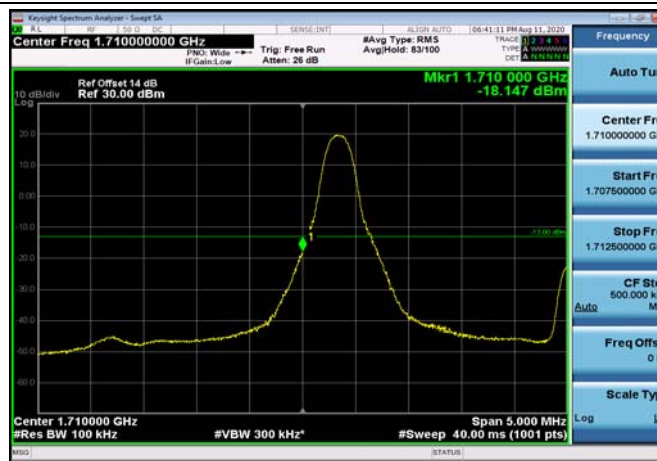

LowRange_FDD04_5MHz_1712.5_OneRB
_low_QPSK