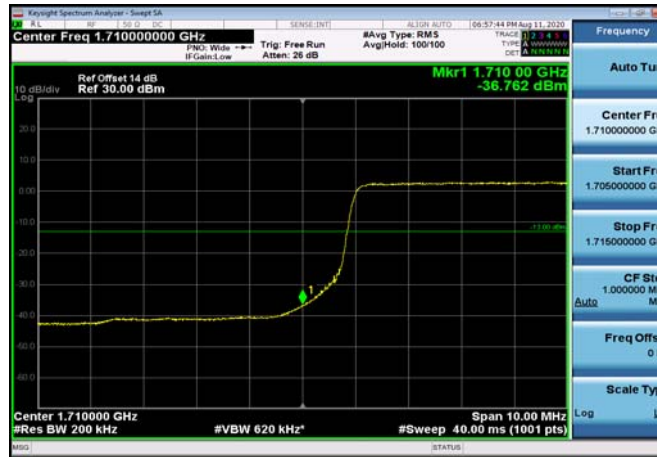

LowRange_FDD04_15MHz_1717.5_OneRB
_low_Q16

LowRange_FDD04_15MHz_1717.5_fullIRB
_Low_QPSK

LowRange_FDD04_15MHz_1717.5_fullIRB
_Low_Q16

LowRange_FDD04_20MHz_1720_OneRB
_low_QPSK

LowRange_FDD04_20MHz_1720_OneRB
_low_Q16

LowRange_FDD04_20MHz_1720_fullRB
_Low_QPSK

LowRange_FDD04_20MHz_1720_fullRB
_Low_Q16

HighRange_FDD04_1.4MHz_1754.3_OneRB
_high_QPSK

HighRange_FDD04_1.4MHz_1754.3_OneRB
_high_Q16

HighRange_FDD04_1.4MHz_1754.3
_fullRB_High_QPSK