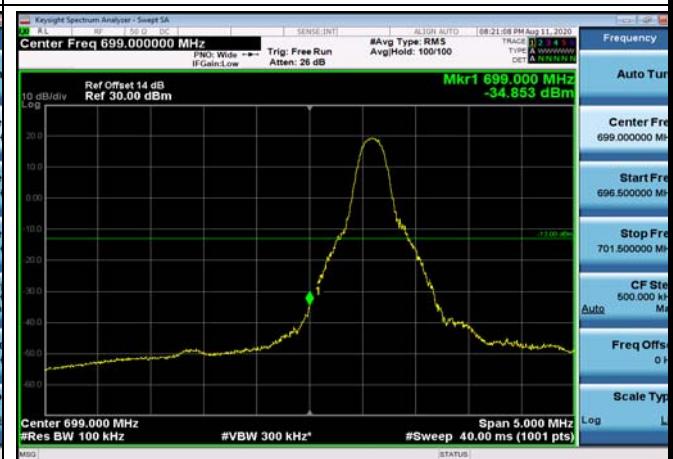

LowRange_FDD12_10MHz_704_OneRB
_low_Q16