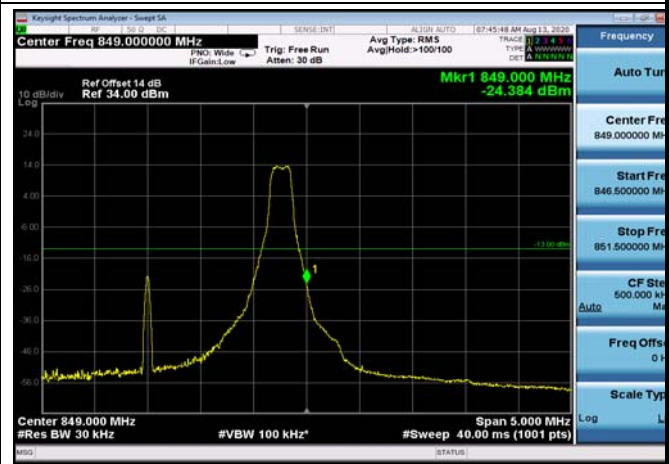

HighRange_FDD05_3MHz_847.5_OneRB
_high_Q16