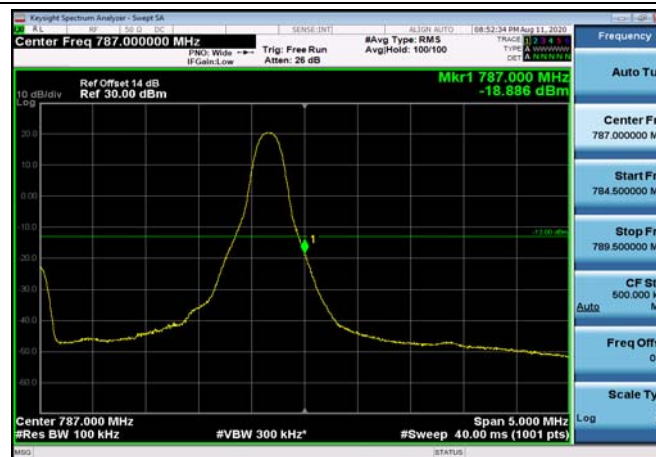

HighRange_FDD13_5MHz_784.5_OneRB_high_QPSK