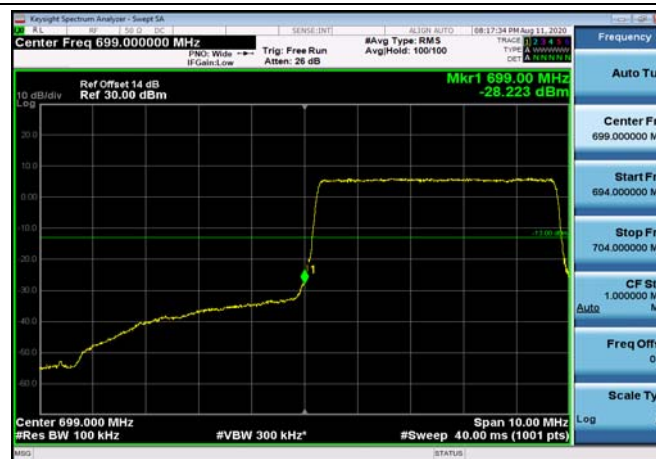

LowRange_FDD12_3MHz_700.5_fullRB
_Low_Q16

LowRange_FDD12_5MHz_701.5_OneRB
_low_QPSK

LowRange_FDD12_5MHz_701.5_OneRB
_low_Q16

LowRange_FDD12_5MHz_701.5_fullRB
_Low_QPSK

LowRange_FDD12_5MHz_701.5_fullRB
_Low_Q16