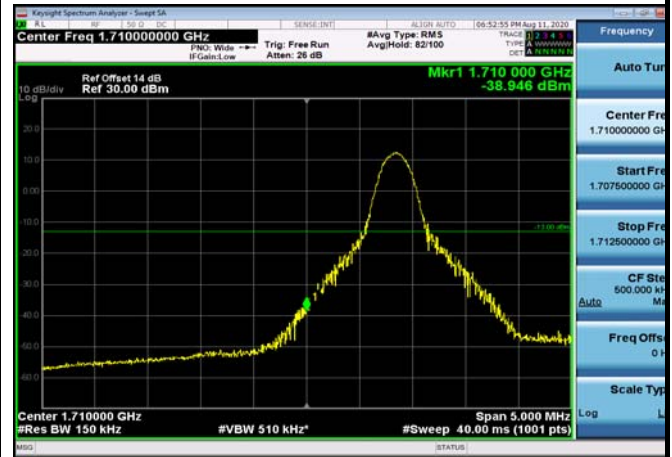

LowRange_FDD04_15MHz_1717.5_OneRB
_low_Q16