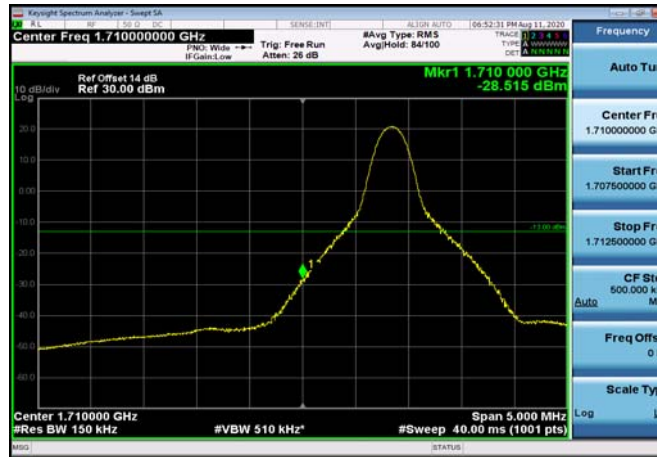

LowRange_FDD04_10MHz_1715_OneRB
_low_QPSK

LowRange_FDD04_10MHz_1715_OneRB
_low_Q16

LowRange_FDD04_10MHz_1715_fullRB
_Low_QPSK

LowRange_FDD04_10MHz_1715_fullRB
_Low_Q16

LowRange_FDD04_15MHz_1717.5_OneRB
_low_QPSK