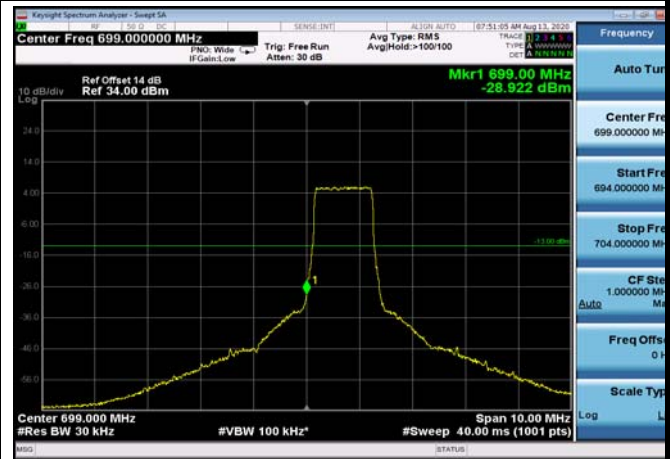

LowRange_FDD12_1.4MHz_699.7_fullRB
_Low_Q16