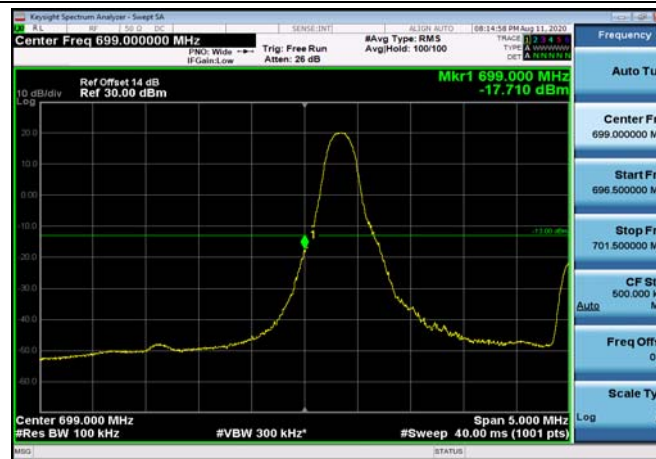

LowRange_FDD12_5MHz_701.5_OneRB
_low_QPSK