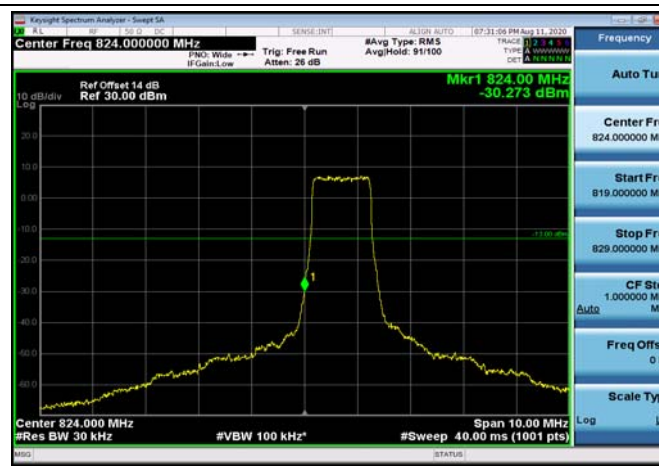

HighRange_ FDD04_20MHz_1745_fullRB
_High_Q16

LowRange_ FDD05_1.4MHz_824.7_OneRB
_low_QPSK

LowRange_ FDD05_1.4MHz_824.7_OneRB
_low_Q16

LowRange_ FDD05_1.4MHz_824.7_fullRB
_Low_QPSK

LowRange_ FDD05_1.4MHz_824.7_fullRB
_Low_Q16