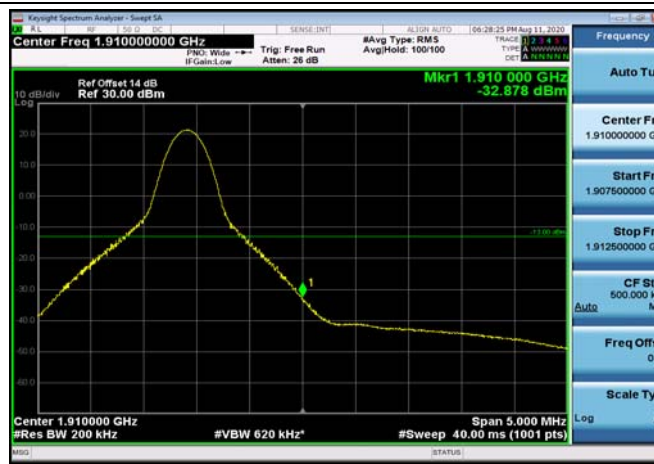

HighRange_FDD02_15MHz_1902.5_OneRB
_high_QPSK

HighRange_FDD02_15MHz_1902.5_OneRB
_high_Q16

HighRange_FDD02_15MHz_1902.5_fullRB
_High_QPSK

HighRange_FDD02_15MHz_1902.5_fullRB
_High_Q16

HighRange_FDD02_20MHz_1900_OneRB
_high_QPSK