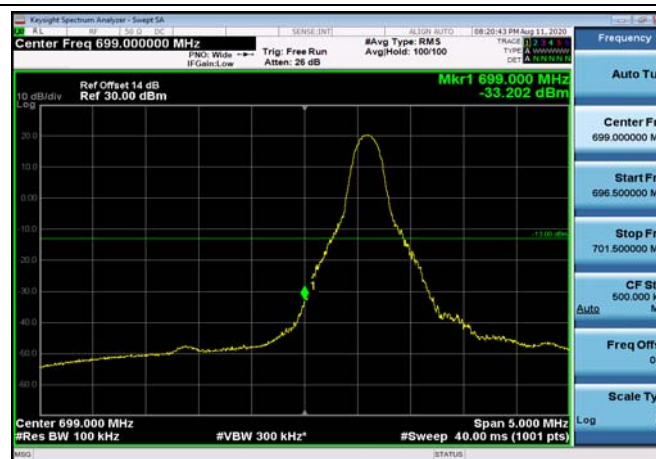

LowRange_FDD12_10MHz_704_OneRB
_low_QPSK