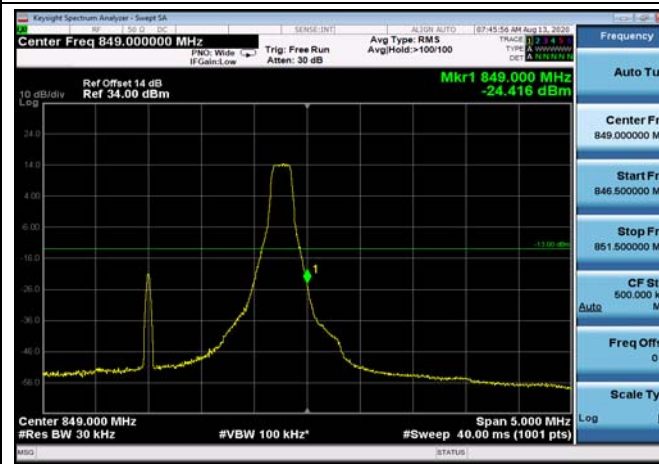

HighRange_FDD05_3MHz_847.5_OneRB
_high_QPSK