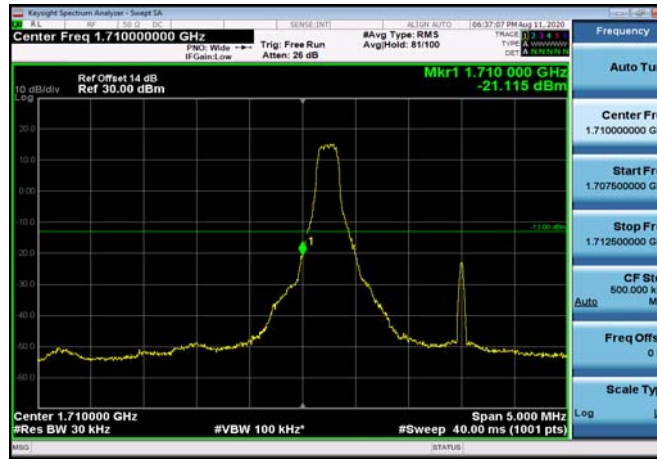

LowRange_ FDD04_1.4MHz_1710.7_fullRB
_Low_QPSK

LowRange_ FDD04_1.4MHz_1710.7_fullRB
_Low_Q16

LowRange_FDD04_3MHz_1711.5_OneRB
_low_QPSK

LowRange_FDD04_3MHz_1711.5_OneRB
_low_Q16

LowRange_FDD04_3MHz_1711.5_fullIRB
_Low_QPSK