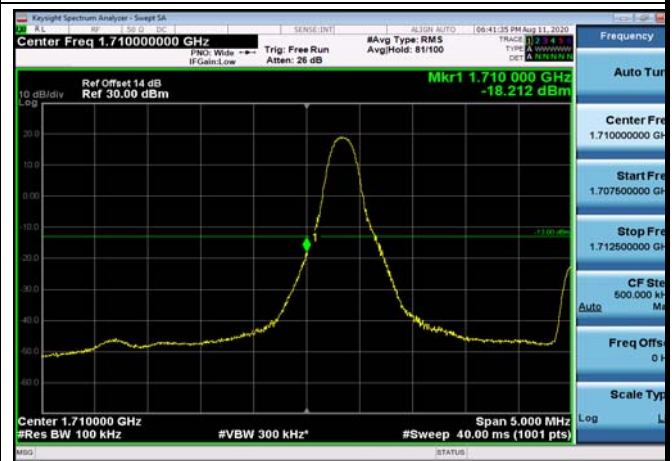

LowRange_FDD04_5MHz_1712.5_OneRB
_low_Q16