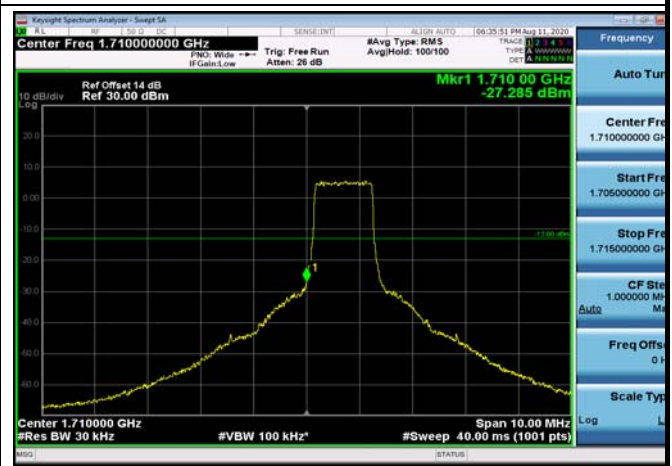

LowRange_ FDD04_1.4MHz_1710.7_fullRB
_Low_Q16