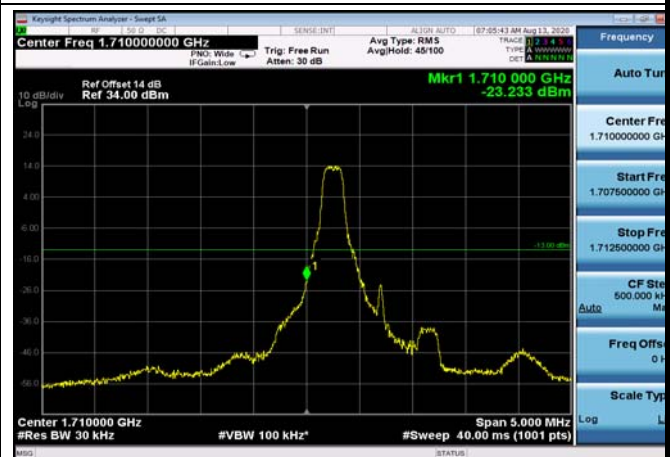

HighRange_FDD02_20MHz_1900_OneRB
_high_Q16

HighRange_ FDD02_20MHz_1900_fullRB
_High_QPSK

HighRange_ FDD02_20MHz_1900_fullRB
_High_Q16

LowRange_ FDD04_1.4MHz_1710.7_OneRB
_low_QPSK

LowRange_ FDD04_1.4MHz_1710.7_OneRB
_low_Q16