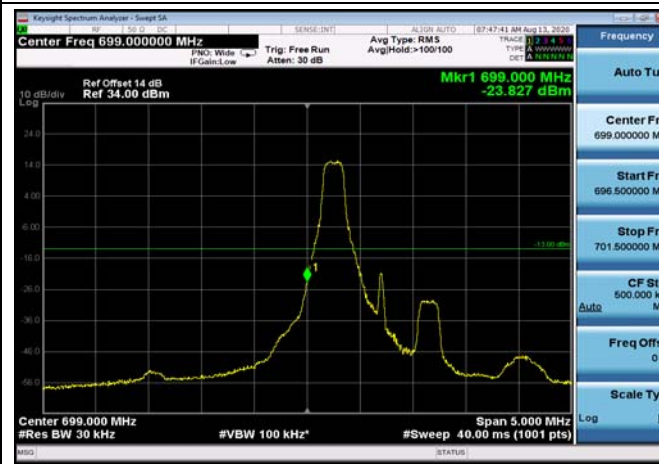

HighRange_FDD05_10MHz_844_OneRB
_high_Q16

HighRange_FDD05_10MHz_844_fullRB
_High_QPSK

HighRange_FDD05_10MHz_844_fullRB
_High_Q16

LowRange_FDD12_1.4MHz_699.7_OneRB
_low_QPSK

LowRange_FDD12_1.4MHz_699.7_OneRB
_low_Q16