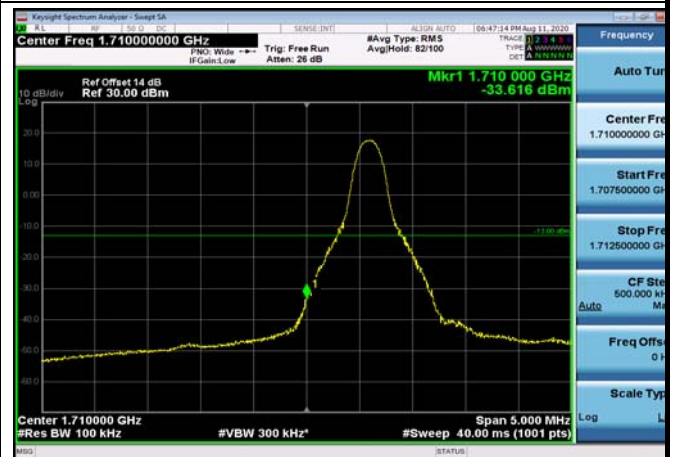

LowRange_FDD04_10MHz_1715_OneRB
_low_Q16