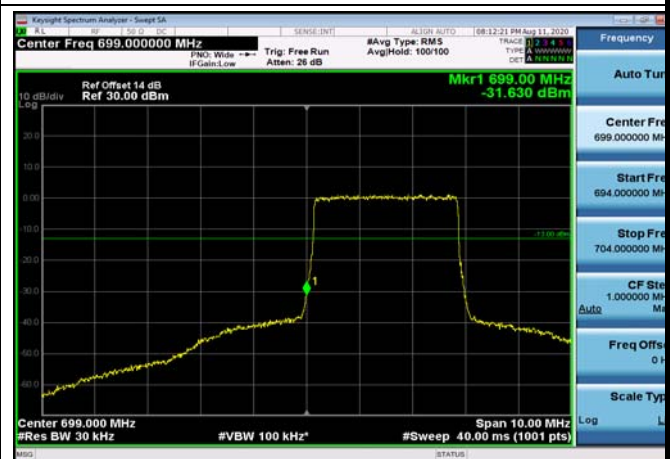

LowRange_FDD12_3MHz_700.5_fullRB
_Low_Q16