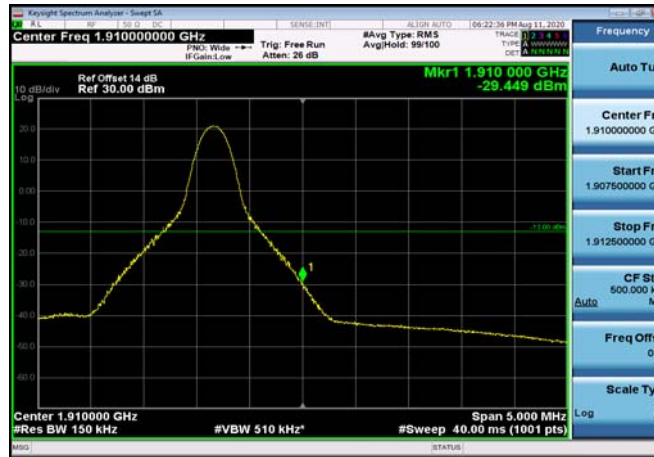

HighRange_FDD02_15MHz_1902.5_OneRB
_high_QPSK

HighRange_FDD02_15MHz_1902.5_OneRB
_high_Q16

HighRange_FDD02_15MHz_1902.5_fullRB
_High_QPSK

HighRange_FDD02_15MHz_1902.5_fullRB
_High_Q16

HighRange_FDD02_20MHz_1900_OneRB
_high_QPSK