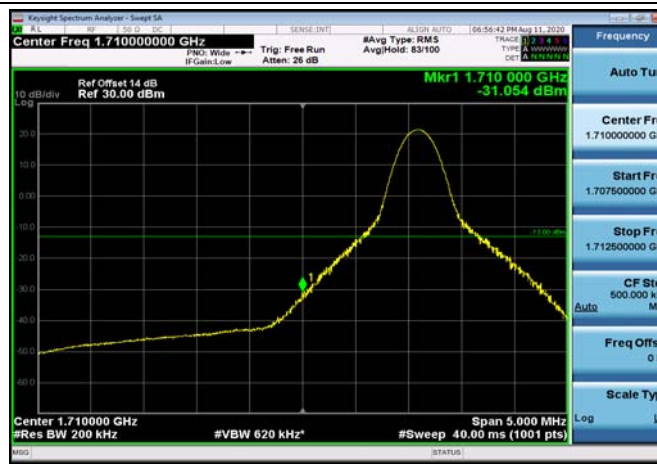

LowRange_FDD04_15MHz_1717.5_OneRB
_low_Q16

LowRange_FDD04_15MHz_1717.5_fullIRB
_Low_QPSK

LowRange_FDD04_15MHz_1717.5_fullIRB
_Low_Q16

LowRange_FDD04_20MHz_1720_OneRB
_low_QPSK

LowRange_FDD04_20MHz_1720_OneRB
_low_Q16