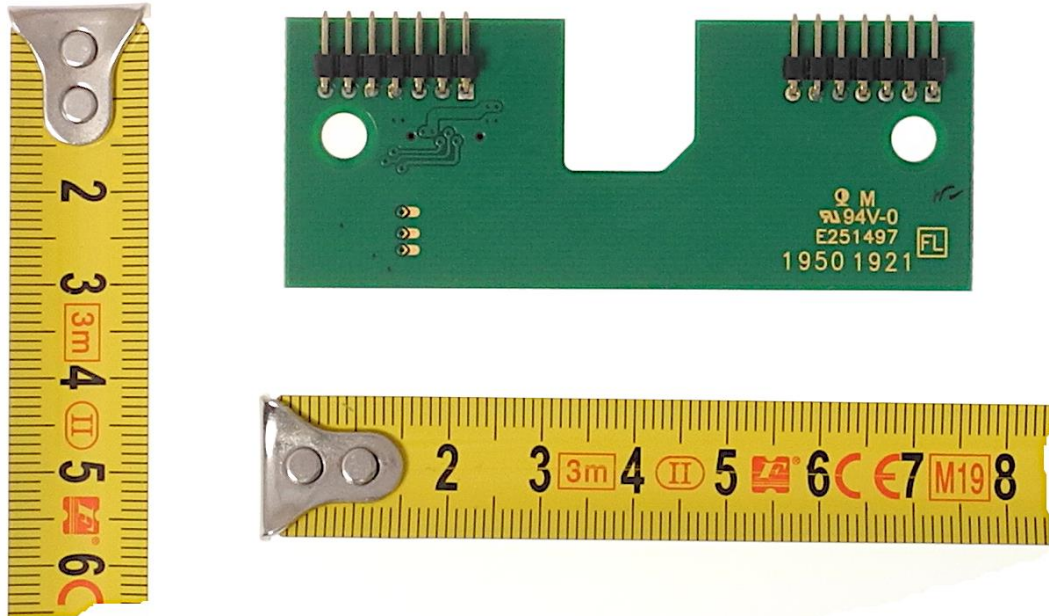

Internal photos – GR7.2310, GR7.2300

Content

1	View of EUT	1
2	GR7.2310, GR7.2300	2
2.1	Main - Bottom	2
2.2	Main - Top	2
2.3	Terminal – Bottom	3
2.4	Terminal – Top	3
2.5	Inside the housing	4

1 View of EUT

Sides of EUT are as perspective described below.

Internal photos – GR7.2310, GR7.2300

2 GR7.2310, GR7.2300

The internal photos are identical for the GR7.2310 and the GR7.2300.

2.1 Main - Bottom

2.2 Main - Top

Internal photos – GR7.2310, GR7.2300

2.3 Terminal – Bottom

2.4 Terminal – Top

Internal photos – GR7.2310, GR7.2300

2.5 Inside the housing