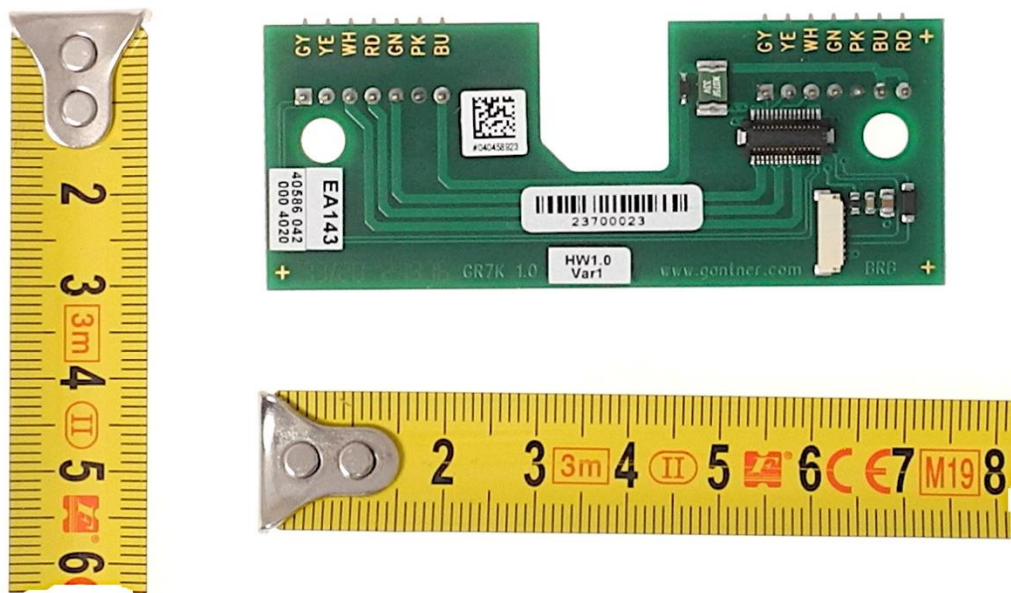

Internal photos – GR7.2310, GR7.2300

Content

1	View of EUT	1
2	GR7.2310, GR7.2300	2
2.1	Main - Bottom	2
2.2	Main - Top	2
2.3	Terminal – Bottom	3
2.4	Terminal – Top	3
2.5	Inside the housing	4

1 View of EUT

Sides of EUT are as perspective described below.

Internal photos – GR7.2310, GR7.2300

2 GR7.2310, GR7.2300

The internal photos are identical for the GR7.2310 and the GR7.2300.

2.1 Main - Bottom

2.2 Main - Top

Internal photos – GR7.2310, GR7.2300

2.3 Terminal – Bottom

2.4 Terminal – Top

Internal photos – GR7.2310, GR7.2300

2.5 Inside the housing