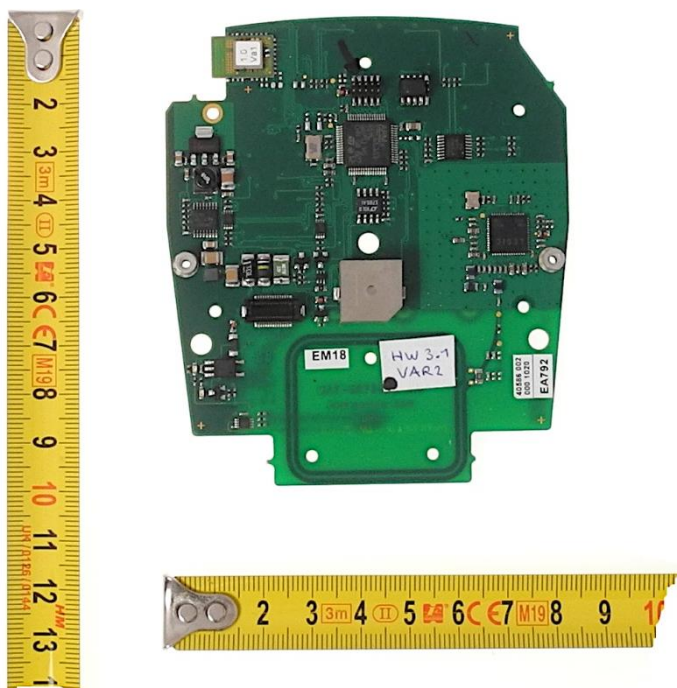

Internal photos – GR7.2310, GR7.2300

Content

1	View of EUT	1
2	GR7.2310, GR7.2300	2
2.1	Main - Bottom	2
2.2	Main - Top	2
2.3	Terminal – Bottom	3
2.4	Terminal – Top	3
2.5	Inside the housing	4

1 View of EUT

Sides of EUT are as perspective described below.

Internal photos – GR7.2310, GR7.2300

2 GR7.2310, GR7.2300

The internal photos are identical for the GR7.2310 and the GR7.2300.

2.1 Main - Bottom

2.2 Main - Top

Internal photos – GR7.2310, GR7.2300

2.3 Terminal – Bottom

2.4 Terminal – Top

Internal photos – GR7.2310, GR7.2300

2.5 Inside the housing