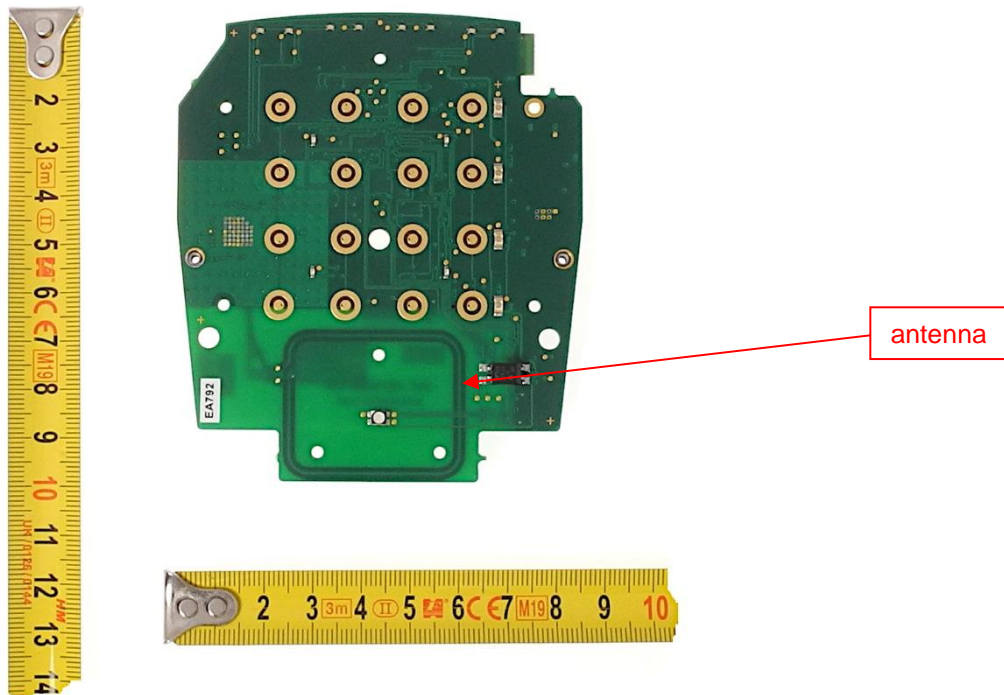

Internal photos – GR7.2310, GR7.2300

Content

1	View of EUT	1
2	GR7.2310, GR7.2300	2
2.1	Main - Bottom	2
2.2	Main - Top	2
2.3	Terminal – Bottom	3
2.4	Terminal – Top	3
2.5	Inside the housing	4

1 View of EUT

Sides of EUT are as perspective described below.

Internal photos – GR7.2310, GR7.2300

2 GR7.2310, GR7.2300

The internal photos are identical for the GR7.2310 and the GR7.2300.

2.1 Main - Bottom

2.2 Main - Top

Internal photos – GR7.2310, GR7.2300

2.3 Terminal – Bottom

2.4 Terminal – Top

Internal photos – GR7.2310, GR7.2300

2.5 Inside the housing