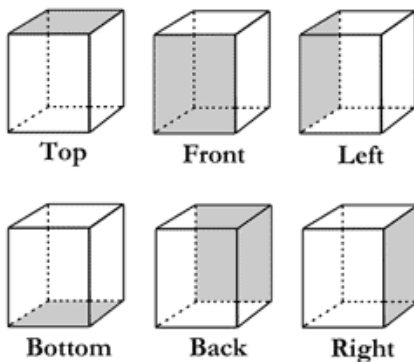

External photos

External photos

Content

1	View of EUT	1
2	GAT NET.Controller S 7020 BA	2
2.1	Overview	2
2.2	Top	2
2.3	Front	3
2.4	Left	3
2.5	Bottom	4
2.6	Back	4
2.7	Right	5

1 View of EUT

Sides of EUT are as perspective described below.

2.5 Bottom

2.6 Back

External photos

2.7 Right