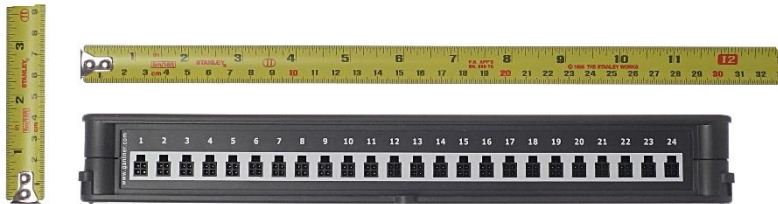

External photos

External photos

Content

1	View of EUT	1
2	GAT NET.Controller S 7020 BA	2
2.1	Overview	2
2.2	Top	2
2.3	Front	3
2.4	Left	3
2.5	Bottom	4
2.6	Back	4
2.7	Right	5

1 View of EUT

Sides of EUT are as perspective described below.

External photos

2 GAT NET.Controller S 7020 BA

2.1 Overview

2.2 Top

External photos

2.3 Front

2.4 Left

External photos