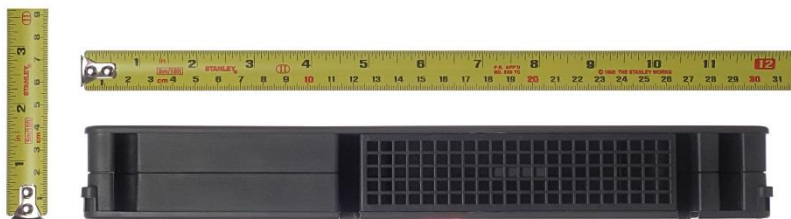

External photos

External photos

Content

1	View of EUT	1
2	GAT NET.Controller S 7020 BA	2
2.1	Overview	2
2.2	Top	2
2.3	Front	3
2.4	Left	3
2.5	Bottom	4
2.6	Back	4
2.7	Right	5

1 View of EUT

Sides of EUT are as perspective described below.

External photos

2 GAT NET.Controller S 7020 BA

2.1 Overview

2.2 Top

External photos

2.3 Front

2.4 Left

External photos

2.5 Bottom

2.6 Back

External photos

2.7 Right