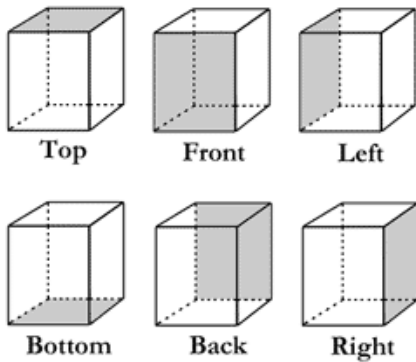

External photos

External photos

Content

1	View of EUT	1
2	GAT NET.Controller S 7020 ICLS	2
2.1	Overview	2
2.2	Top	2
2.3	Front	3
2.4	Left	3
2.5	Bottom	4
2.6	Back	4
2.7	Right	5

1 View of EUT

Sides of EUT are as perspective described below.

2.5 Bottom

2.6 Back

External photos

2.7 Right