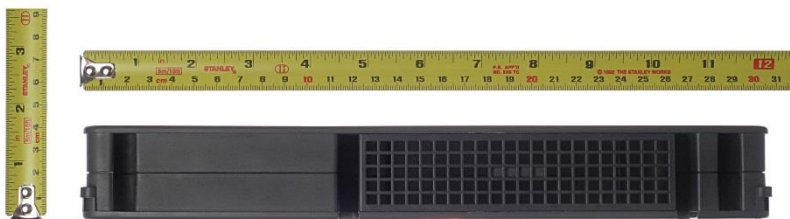

External photos

External photos

Content

1	View of EUT	1
2	GAT NET.Controller S 7020 ICLS	2
2.1	Overview	2
2.2	Top	2
2.3	Front	3
2.4	Left	3
2.5	Bottom	4
2.6	Back	4
2.7	Right	5

1 View of EUT

Sides of EUT are as perspective described below.

External photos

2 GAT NET.Controller S 7020 ICLS

2.1 Overview

2.2 Top

External photos

2.3 Front

2.4 Left

External photos

2.5 Bottom

2.6 Back

External photos

2.7 Right