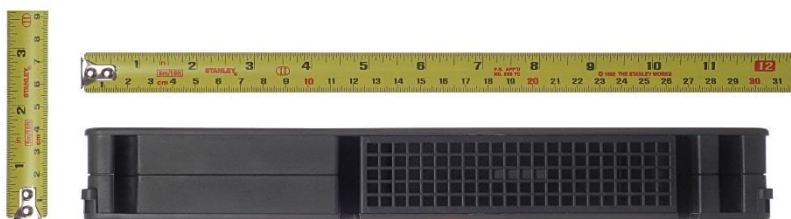

1 View of EUT

Sides of EUT are as perspective described below.

External photos

2 GAT NET.Controller S 7020 F/ISO

2.1 Overview

2.2 Top

External photos

2.3 Front

2.4 Left

External photos

2.5 Bottom

2.6 Back

External photos

2.7 Right

External photos

3 GAT NET.Controller S 7020 F/ISO Light

3.1 Overview

3.2 Top

External photos

3.3 Front

3.4 Left

External photos

3.5 Bottom

3.6 Back