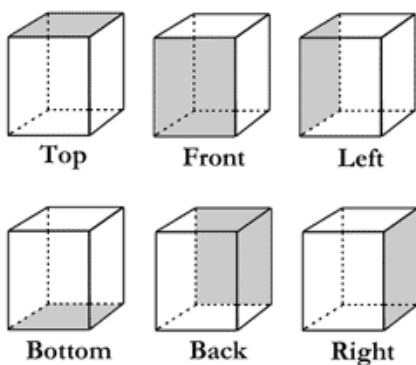

External photos

External photos

Content

1	View of EUT	1
2	GAT NET.Controller S 7020 F/ISO	2
2.1	Overview	2
2.2	Top	2
2.3	Front	3
2.4	Left	3
2.5	Bottom	4
2.6	Back	4
2.7	Right	5
3	GAT NET.Controller S 7020 F/ISO Light	6
3.1	Overview	6
3.2	Top	6
3.3	Front	7
3.4	Left	7
3.5	Bottom	8
3.6	Back	8
3.7	Right	9

1 View of EUT

Sides of EUT are as perspective described below.

External photos

2 GAT NET.Controller S 7020 F/ISO

2.1 Overview

2.2 Top

External photos

2.3 Front

3.1 Overview

3.2 Top

External photos

3.3 Front

3.4 Left

External photos

3.5 Bottom

3.6 Back