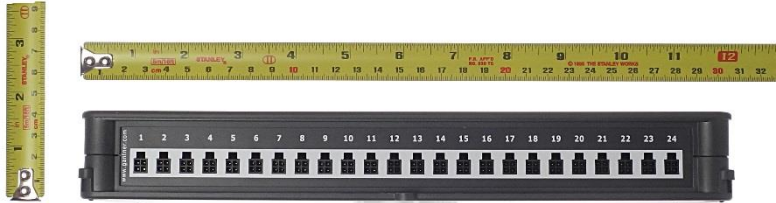

1 View of EUT

Sides of EUT are as perspective described below.

External photos

2 GAT NET.Controller S 7020 F/ISO

2.1 Overview

2.2 Top

External photos

2.3 Front

2.4 Left

External photos

2.5 Bottom

2.6 Back

External photos

2.7 Right

External photos

3 GAT NET.Controller S 7020 F/ISO Light