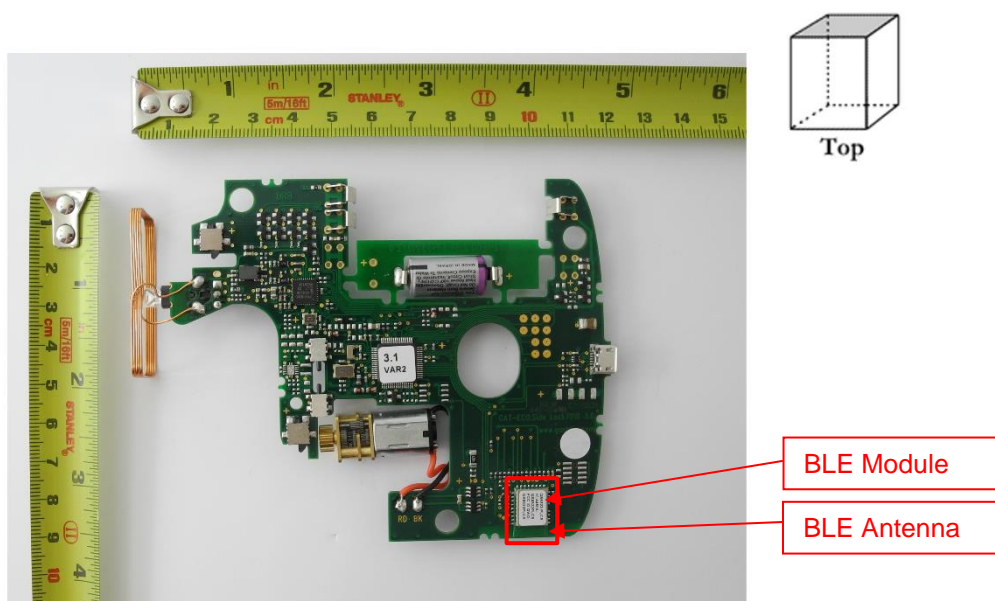

3.2 Topside PCB