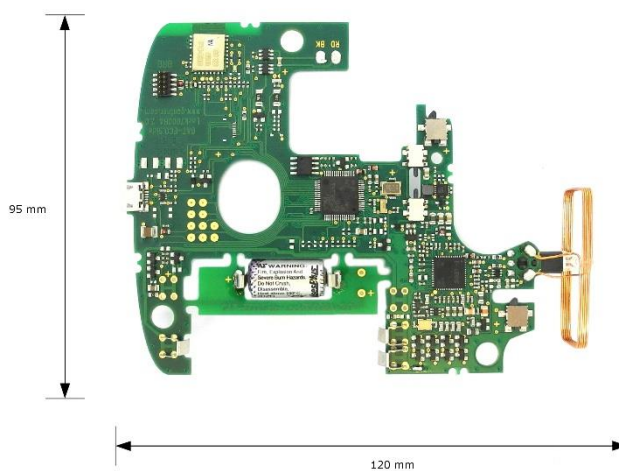

3.2 Topside PCB