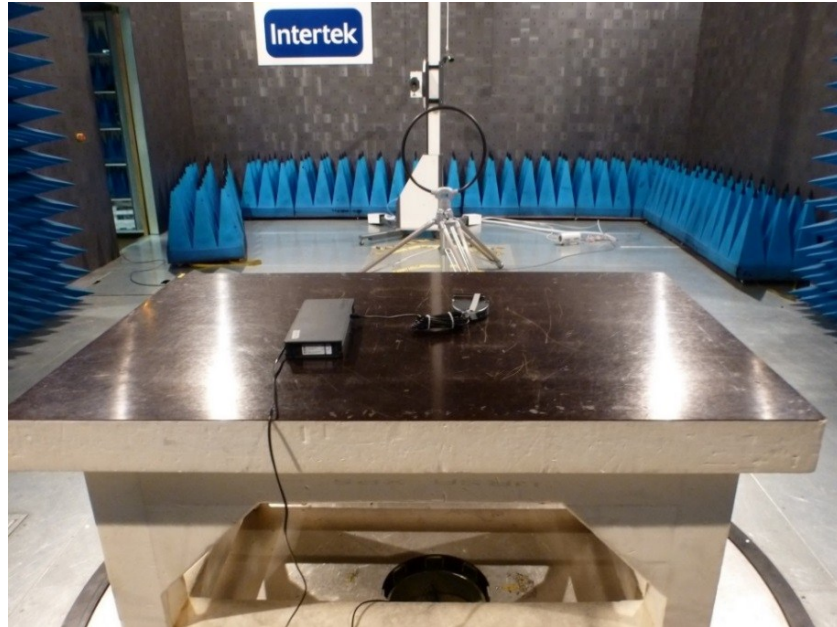

Test Setup – Photos

Radiated tests below 30 MHz (e.g. Emission mask, OBW)

Radiated emissions measurements from 30 MHz to 150 MHz