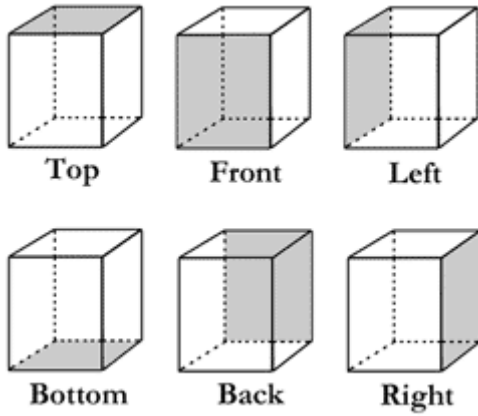

External photo - GAT NET Lock System 7000

Content

1	View of EUT	2
2	GAT NET.Controller S 7000 F/ISO [3.1].....	3
2.1	Front side	3
2.2	Left side	4
2.3	Right side	5
2.4	Back side	6
2.5	Top side	7
2.6	Bottom side	8
3	GAT NET.Controller M7000 [3.1]	9
3.1	Front side	9
3.2	Left side	10
3.3	Right side	11
3.4	Back side	12
3.5	Top side	13
3.6	Bottom side	14
4	GAT NET.Lock 7000 [4.1].....	15
4.1	Front side	15
4.2	Left side	16
4.3	Right side	17
4.4	Back side	18
4.5	Top side	19
4.6	Bottom side	20
5	GAT NET.Lock BoltSet 7100	21
5.1	Front side	21
5.2	Left side	22
5.3	Right side	23
5.4	Back side	24
5.5	Top side	25
5.6	Bottom side	26
6	GAT NET.Lock Boltset 7200.....	27
6.1	Front side	27
6.2	Left side	28
6.3	Right side	29
6.4	Back side	30
6.5	Top side	31
6.6	Bottom side	32
7	History.....	32

1 View of EUT

Sides of EUT are as perspective described below.

2 GAT NET.Controller S 7000 F/ISO [3.1]

2.1 Front side

2.2 Left side

2.3 Right side

2.4 Back side

2.5 Top side