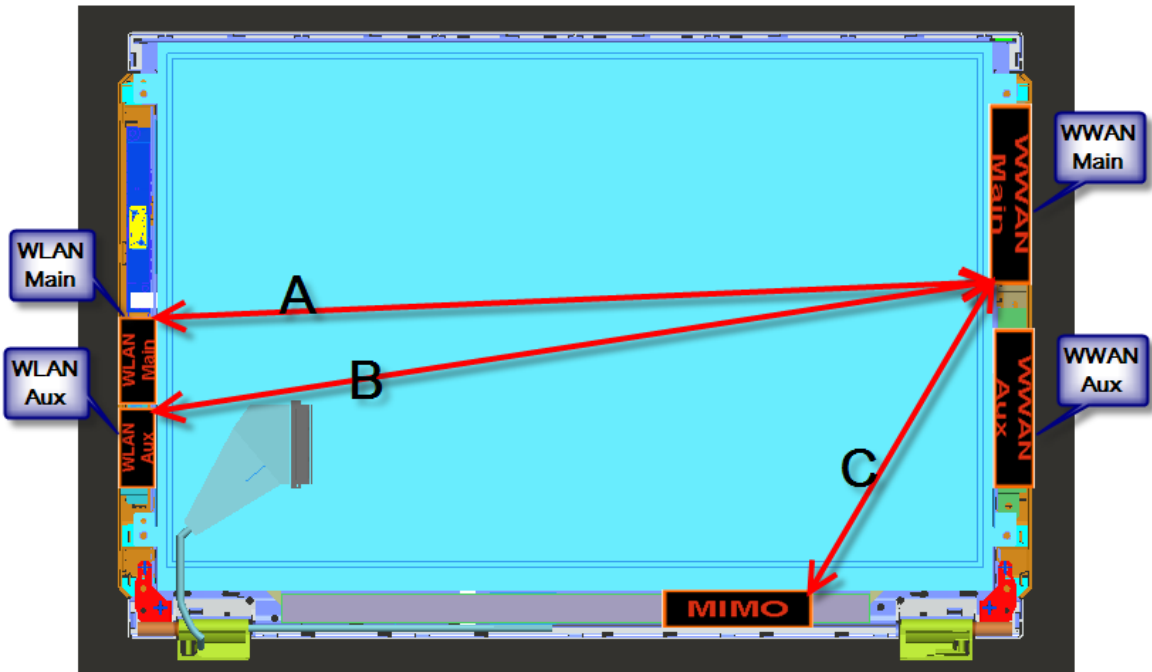

MiniCAM Antenna Drawing

Antenna to User Distance

Item	Antenna Type	Distance to Base (mm)
A	WWAN Main	130.99
B	WLAN Main	123.19
C	WLAN Aux	97.99
D	MIMO	29.74
E	BT	10.29

Antenna to Antenna Distance

Item	Antenna Type	Distance (mm)
A	WWAN main to WLAN main	276.077
B	WWAN main to WLAN aux	285.57
C	WWAN main to WLAN MIMO	106.166
D	WWAN main to BT	173.2