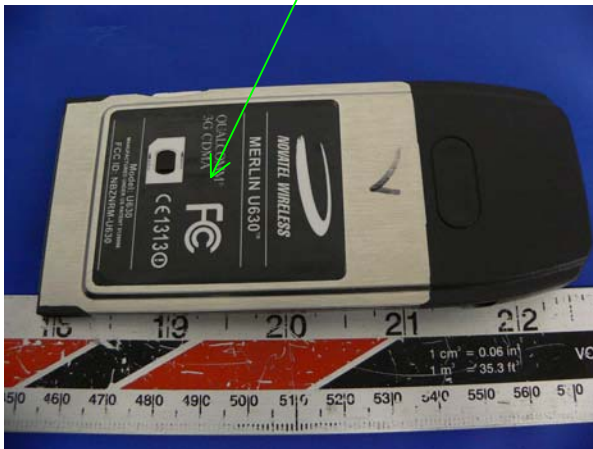

## **EXHIBIT A - FCC ID LABELING AND WARNING STATEMENT**

---

### **Proposed FCC ID Label**

FCC ID: NBZNRM-U630

Specifications: Text is black or white in color and is left justified. Labels are silk-screened and shall be “permanently affixed” at a conspicuous location on the EUT.

### **Proposed Label Location on EUT**

Component View of the EUT/Proposed ID Label Location