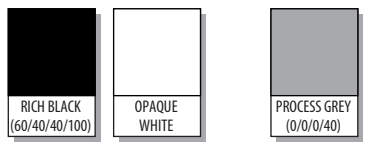

NOTES

TITLE: LABEL REGULATORY MiFi 3372

P/N: 25016821 ECO: 10253

Rev.1 03/23/10 - LZalasky - INITIAL RELEASE
Rev.2 06/01/10 - LZalasky - MODEL NUMBER CHANGE, ADDED CSA CERTIFICATION

MAGENTA DOES NOT PRINT

BLACK LABEL -001
COLOR: 1C
BACKGROUND IS RICH BLACK
TEXT IS OPAQUE WHITE

WHITE LABEL -005
COLOR: 1C
BACKGROUND IS OPAQUE WHITE
TEXT IS RICH BLACK

FONTS
MYRIAD PRO
MYRIAD PRO CONDENSED

GREY LABEL -006
COLOR: 2C
BACKGROUND IS GREY
TEXT IS RICH BLACK