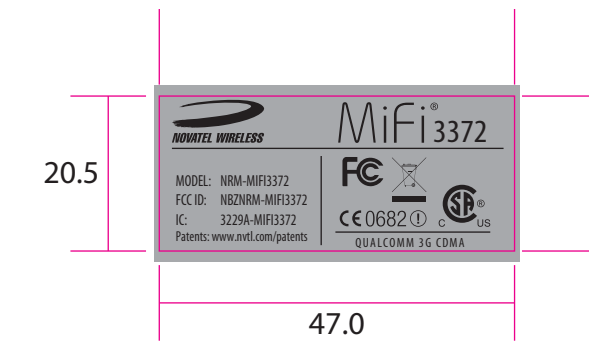

MATERIAL/FINISH:
Base Layer: .25mm LABEL MATERIAL

This Proof Indicates Approximate Color Only. For Accurate Color Match, Use Approved Color Standard.
DO NOT USE COLOR FORMULAS ON THIS FILE.

BLACK
-001

WHITE
-005

GREY
-006

MiFi[®] 3372

MODEL: NRM-MIF3372
FCC ID: NBZNRM-MIF3372
IC: 3229A-MIF3372
Patents: www.nvtl.com/patents

FC ~~SR~~
CE 0682 ① C SR[®] US
DUALCOMM 3G CDMA