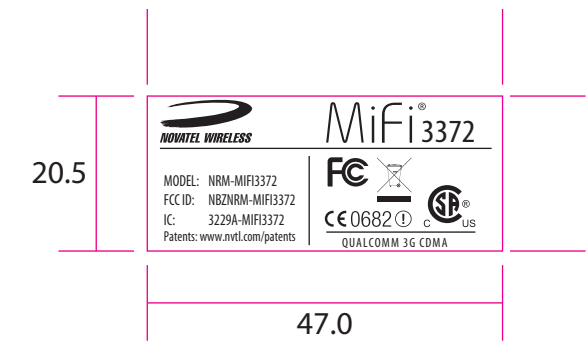

FILES
25016821 Rev 2 Master Label Regulatory MiFi 3372.AI (AI CS4)
25016821 Rev 2 CS Outline Label Regulatory MiFi 3372.EPS (EPS)
25016821 Rev 2 View Only Label Regulatory MiFi 3372.PDF (DO NOT PRINT)

MATERIAL/FINISH:
Base Layer: .25mm LABEL MATERIAL

This Proof Indicates Approximate Color Only. For Accurate Color Match, Use Approved Color Standard.
DO NOT USE COLOR FORMULAS ON THIS FILE.

BLACK
-001

WHITE
-005