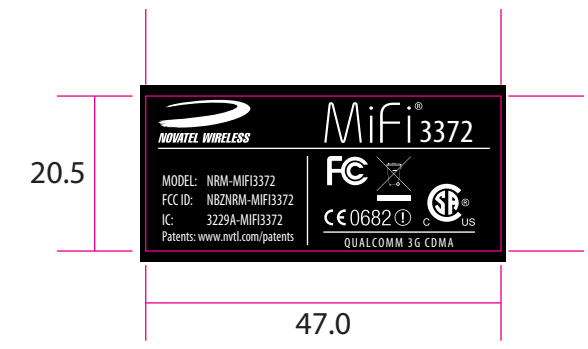

NOTES

TITLE: LABEL REGULATORY MiFi 3372

P/N: 25016821 ECO: 10253

Rev.1 03/23/10 - LZalasky - INITIAL RELEASE
Rev.2 06/01/10 - LZalasky - MODEL NUMBER CHANGE, ADDED CSA CERTIFICATION

MAGENTA DOES NOT PRINT

MATERIAL/FINISH:
Base Layer: .25mm LABEL MATERIAL

This Proof Indicates Approximate Color Only. For Accurate Color Match, Use Approved Color Standard.
DO NOT USE COLOR FORMULAS ON THIS FILE.

BLACK
-001

WHITE
-005