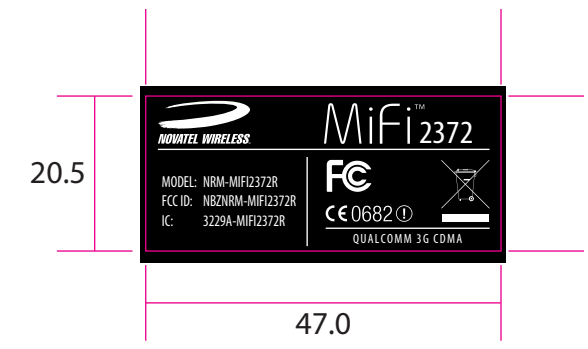

NOTES

TITLE: LABEL REGULATORY REFRESH MIFI2372 NVTL NO A-TICK

P/N: 25016821   ECO: P09250

Rev.A 08/05/09 - LZalasky - INITIAL DRAFT

MAGENTA DOES NOT PRINT

BLACK LABEL -001
COLOR: 1C
BACKGROUND IS RICH BLACK
TEXT IS OPAQUE WHITE

WHITE LABEL -005
COLOR: 1C
BACKGROUND IS OPAQUE WHITE
TEXT IS RICH BLACK

GREY LABEL -006
COLOR: 2C
BACKGROUND IS GREY
TEXT IS RICH BLACK

MATERIAL/FINISH:
.25mm LABEL MATERIAL

FONTS
MYRIAD PRO
MYRIAD PRO CONDENSED

FILES
25016821 Rev A Master Label Regulatory Refresh MiFi 2372 NVTL NO A-TICK.AI (AI CS3)
25016821 Rev A CS Outline Label Regulatory Refresh MiFi 2372 NVTL NO A-TICK.EPS (EPS)
25016821 Rev A View Only Label Regulatory Refresh MiFi 2372 NVTL A-TICK.PDF (DO NOT PRINT Reference PDF)

This Proof Indicates Approximate Color Only. For Accurate Color Match, Use Approved Color Standard.
DO NOT USE COLOR FORMULAS ON THIS FILE.

BLACK
-001