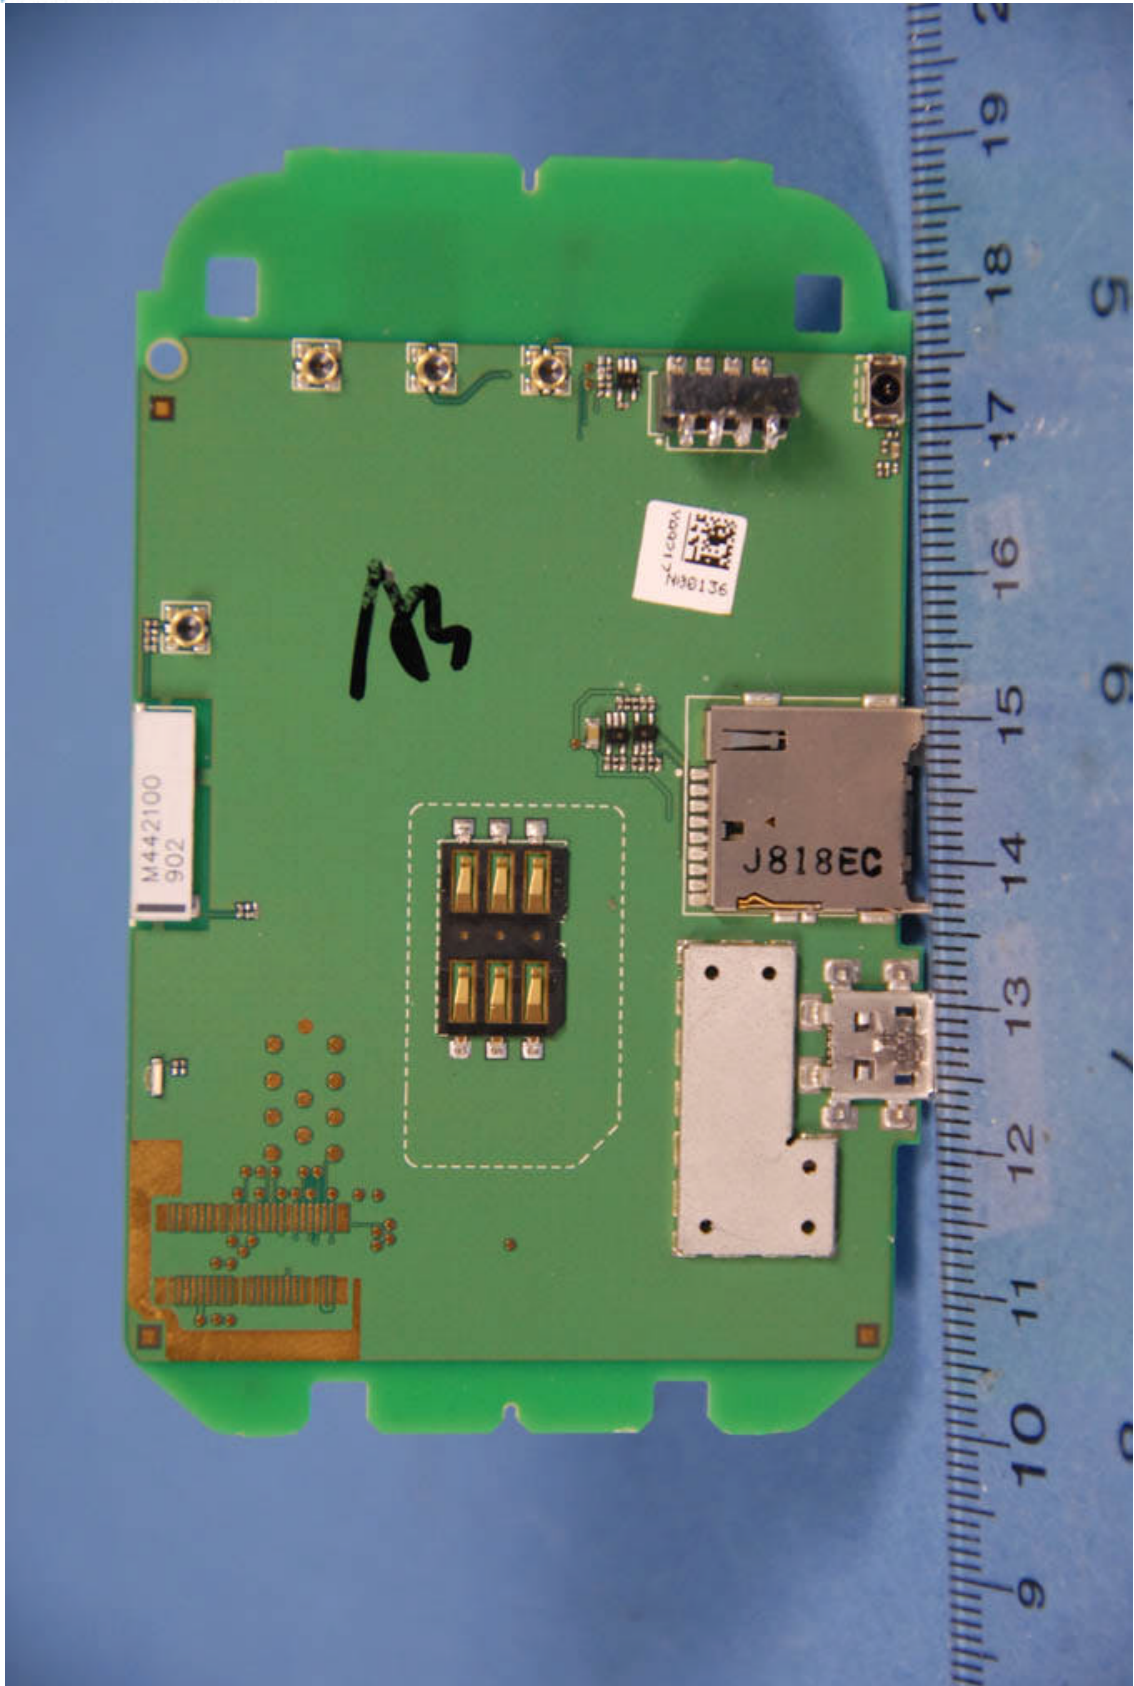

INTERNAL PHOTOGRAPHS

	<p>Novatel Wireless Inc. FCC ID: NBZNRM-MIF12372</p>	<p>Model: NRM-MIF12372</p>
<p>Internal Photos</p>	<p>EUT Type: 850/1900 GSM/WCDMA/GPRS/EDGE USB Modem with WLAN</p>	<p>Page 1 of 10</p>

	<p>Novatel Wireless Inc. FCC ID: NBZNRM-MIF12372</p>	<p>Model: NRM-MIF12372</p>
<p>Internal Photos</p>	<p>EUT Type: 850/1900 GSM/WCDMA/GPRS/EDGE USB Modem with WLAN</p>	<p>Page 2 of 10</p>

	Novatel Wireless Inc. FCC ID: NBZNRM-MIF12372	Model: NRM-MIF12372
Internal Photos	EUT Type: 850/1900 GSM/WCDMA/GPRS/EDGE USB Modem with WLAN	Page 3 of 10

	Novatel Wireless Inc. FCC ID: NBZNRM-MIF12372	Model: NRM-MIF12372
Internal Photos	EUT Type: 850/1900 GSM/WCDMA/GPRS/EDGE USB Modem with WLAN	Page 4 of 10

	Novatel Wireless Inc. FCC ID: NBZNRM-MIF12372	Model: NRM-MIF12372
Internal Photos	EUT Type: 850/1900 GSM/WCDMA/GPRS/EDGE USB Modem with WLAN	Page 5 of 10

	Novatel Wireless Inc. FCC ID: NBZNRM-MIF12372	Model: NRM-MIF12372
Internal Photos	EUT Type: 850/1900 GSM/WCDMA/GPRS/EDGE USB Modem with WLAN	Page 6 of 10

	Novatel Wireless Inc. FCC ID: NBZNRM-MIF12372	Model: NRM-MIF12372
Internal Photos	EUT Type: 850/1900 GSM/WCDMA/GPRS/EDGE USB Modem with WLAN	Page 8 of 10