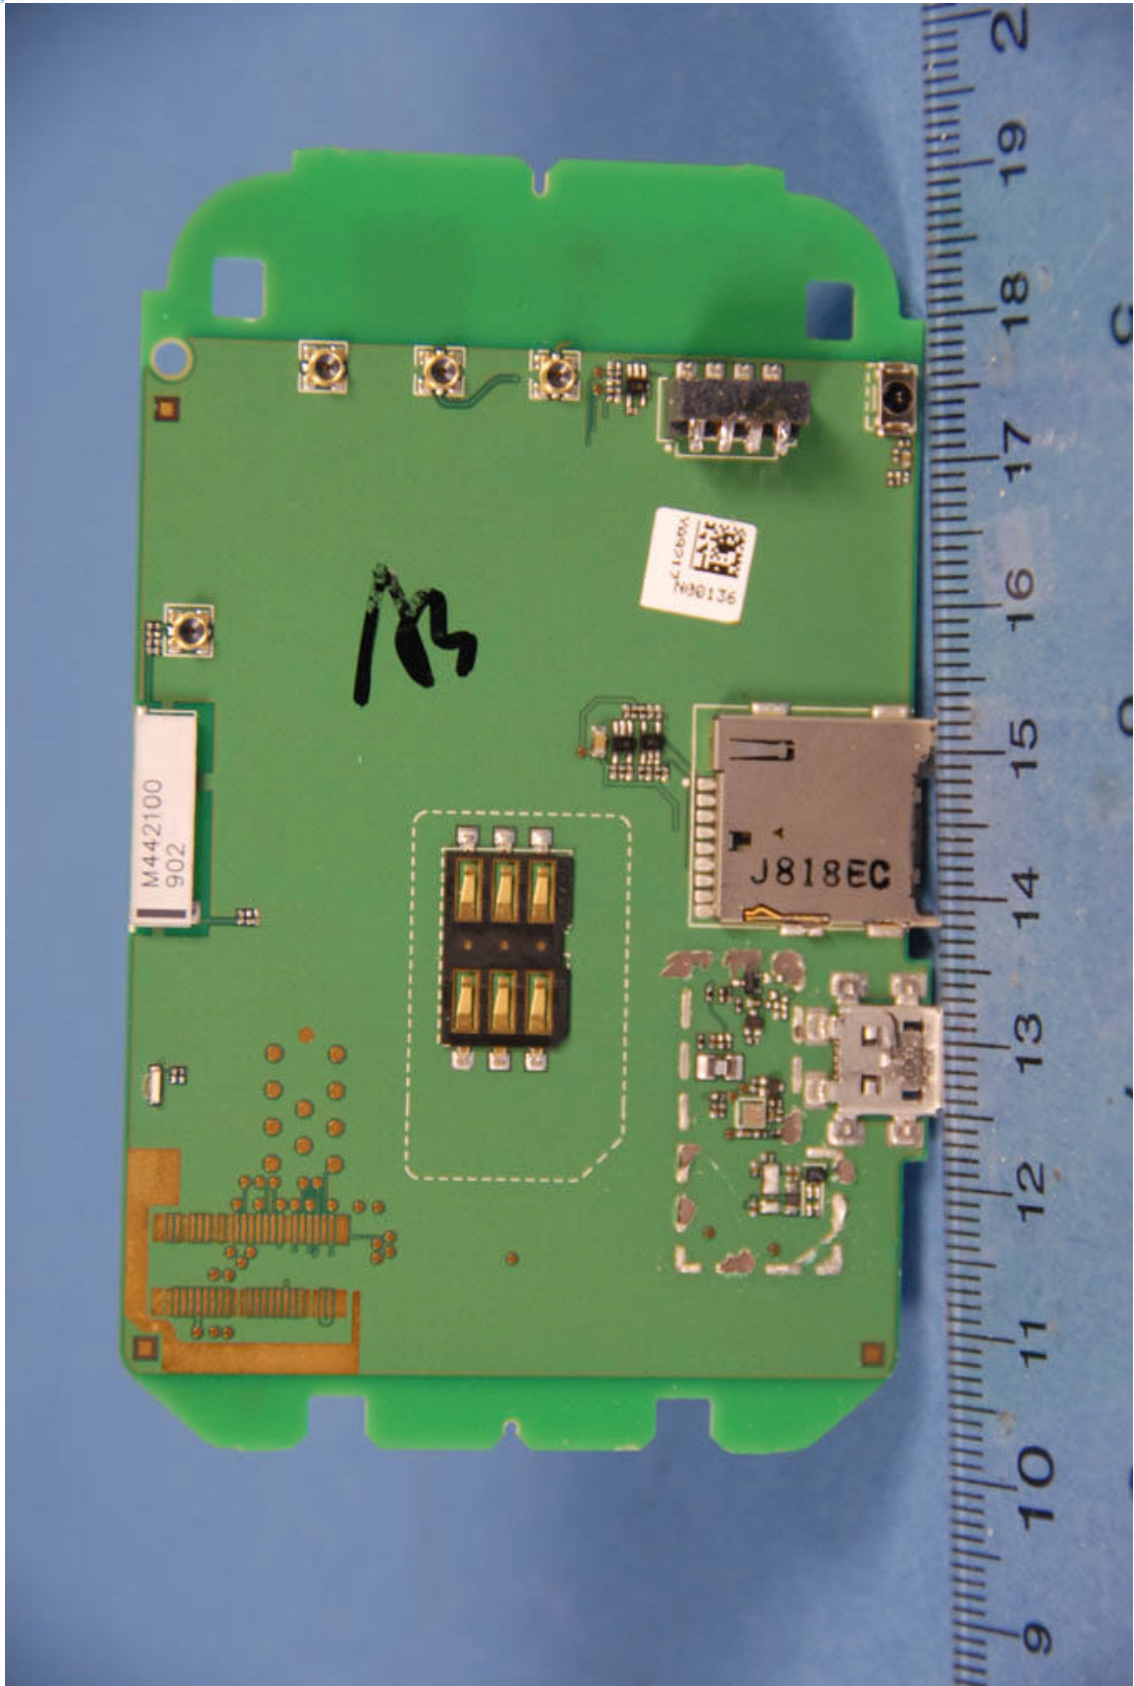

INTERNAL PHOTOGRAPHS

	<p>Novatel Wireless Inc. FCC ID: NBZNRM-MIF12372</p>	<p>Model: NRM-MIF12372</p>
<p>Internal Photos</p>	<p>EUT Type: 850/1900 GSM/WCDMA/GPRS/EDGE USB Modem with WLAN</p>	<p>Page 1 of 10</p>

	<p>Novatel Wireless Inc. FCC ID: NBZNRM-MIF12372</p>	<p>Model: NRM-MIF12372</p>
<p>Internal Photos</p>	<p>EUT Type: 850/1900 GSM/WCDMA/GPRS/EDGE USB Modem with WLAN</p>	<p>Page 2 of 10</p>

	Novatel Wireless Inc. FCC ID: NBZNRM-MIF12372	Model: NRM-MIF12372
Internal Photos	EUT Type: 850/1900 GSM/WCDMA/GPRS/EDGE USB Modem with WLAN	Page 3 of 10

	Novatel Wireless Inc. FCC ID: NBZNRM-MIF12372	Model: NRM-MIF12372
Internal Photos	EUT Type: 850/1900 GSM/WCDMA/GPRS/EDGE USB Modem with WLAN	Page 4 of 10

	Novatel Wireless Inc. FCC ID: NBZNRM-MIF12372	Model: NRM-MIF12372
Internal Photos	EUT Type: 850/1900 GSM/WCDMA/GPRS/EDGE USB Modem with WLAN	Page 5 of 10

	Novatel Wireless Inc. FCC ID: NBZNRM-MIF12372	Model: NRM-MIF12372
Internal Photos	EUT Type: 850/1900 GSM/WCDMA/GPRS/EDGE USB Modem with WLAN	Page 6 of 10

	Novatel Wireless Inc. FCC ID: NBZNRM-MIF12372	Model: NRM-MIF12372
Internal Photos	EUT Type: 850/1900 GSM/WCDMA/GPRS/EDGE USB Modem with WLAN	Page 8 of 10