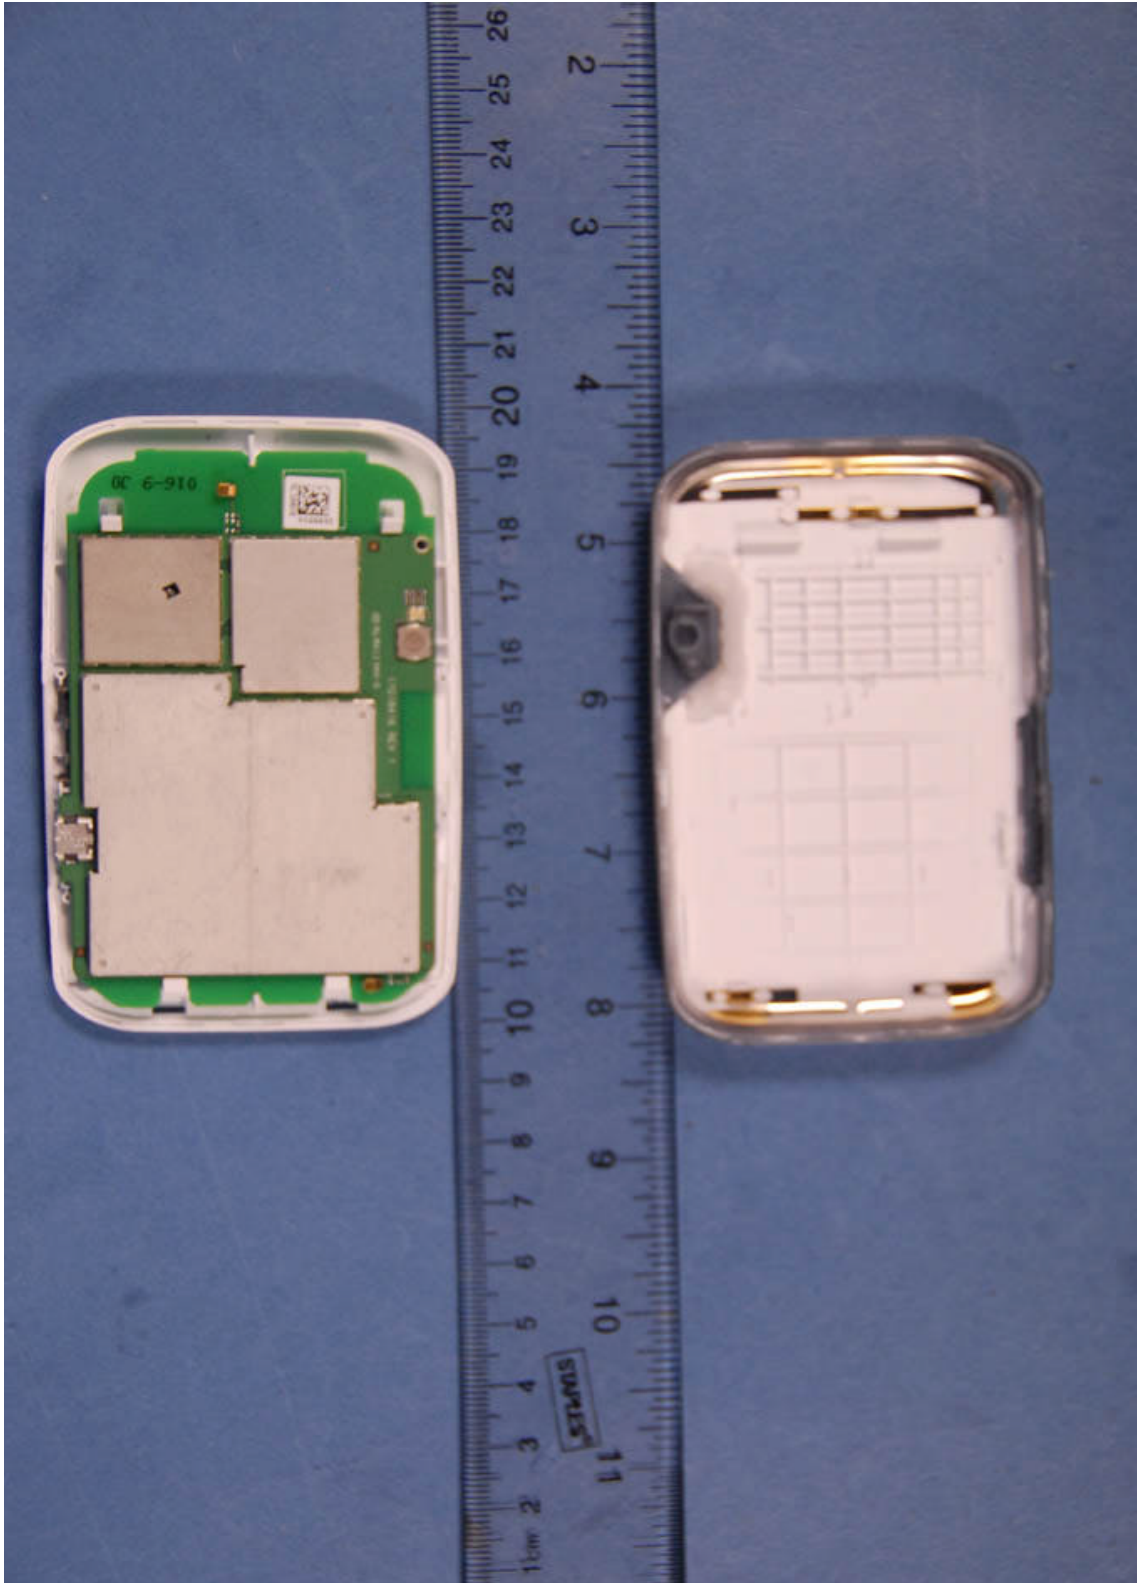

INTERNAL PHOTOGRAPHS

	<p>Novatel Wireless Inc. FCC ID: NBZNRM-MIF12372</p>	<p>Model: NRM-MIF12372</p>
<p>Internal Photos</p>	<p>EUT Type: 850/1900 GSM/WCDMA/GPRS/EDGE USB Modem with WLAN</p>	<p>Page 1 of 10</p>

	<p>Novatel Wireless Inc. FCC ID: NBZNRM-MIF12372</p>	<p>Model: NRM-MIF12372</p>
<p>Internal Photos</p>	<p>EUT Type: 850/1900 GSM/WCDMA/GPRS/EDGE USB Modem with WLAN</p>	<p>Page 2 of 10</p>

	Novatel Wireless Inc. FCC ID: NBZNRM-MIF12372	Model: NRM-MIF12372
Internal Photos	EUT Type: 850/1900 GSM/WCDMA/GPRS/EDGE USB Modem with WLAN	Page 3 of 10

	Novatel Wireless Inc. FCC ID: NBZNRM-MIF12372	Model: NRM-MIF12372
Internal Photos	EUT Type: 850/1900 GSM/WCDMA/GPRS/EDGE USB Modem with WLAN	Page 4 of 10

	Novatel Wireless Inc. FCC ID: NBZNRM-MIF12372	Model: NRM-MIF12372
Internal Photos	EUT Type: 850/1900 GSM/WCDMA/GPRS/EDGE USB Modem with WLAN	Page 5 of 10