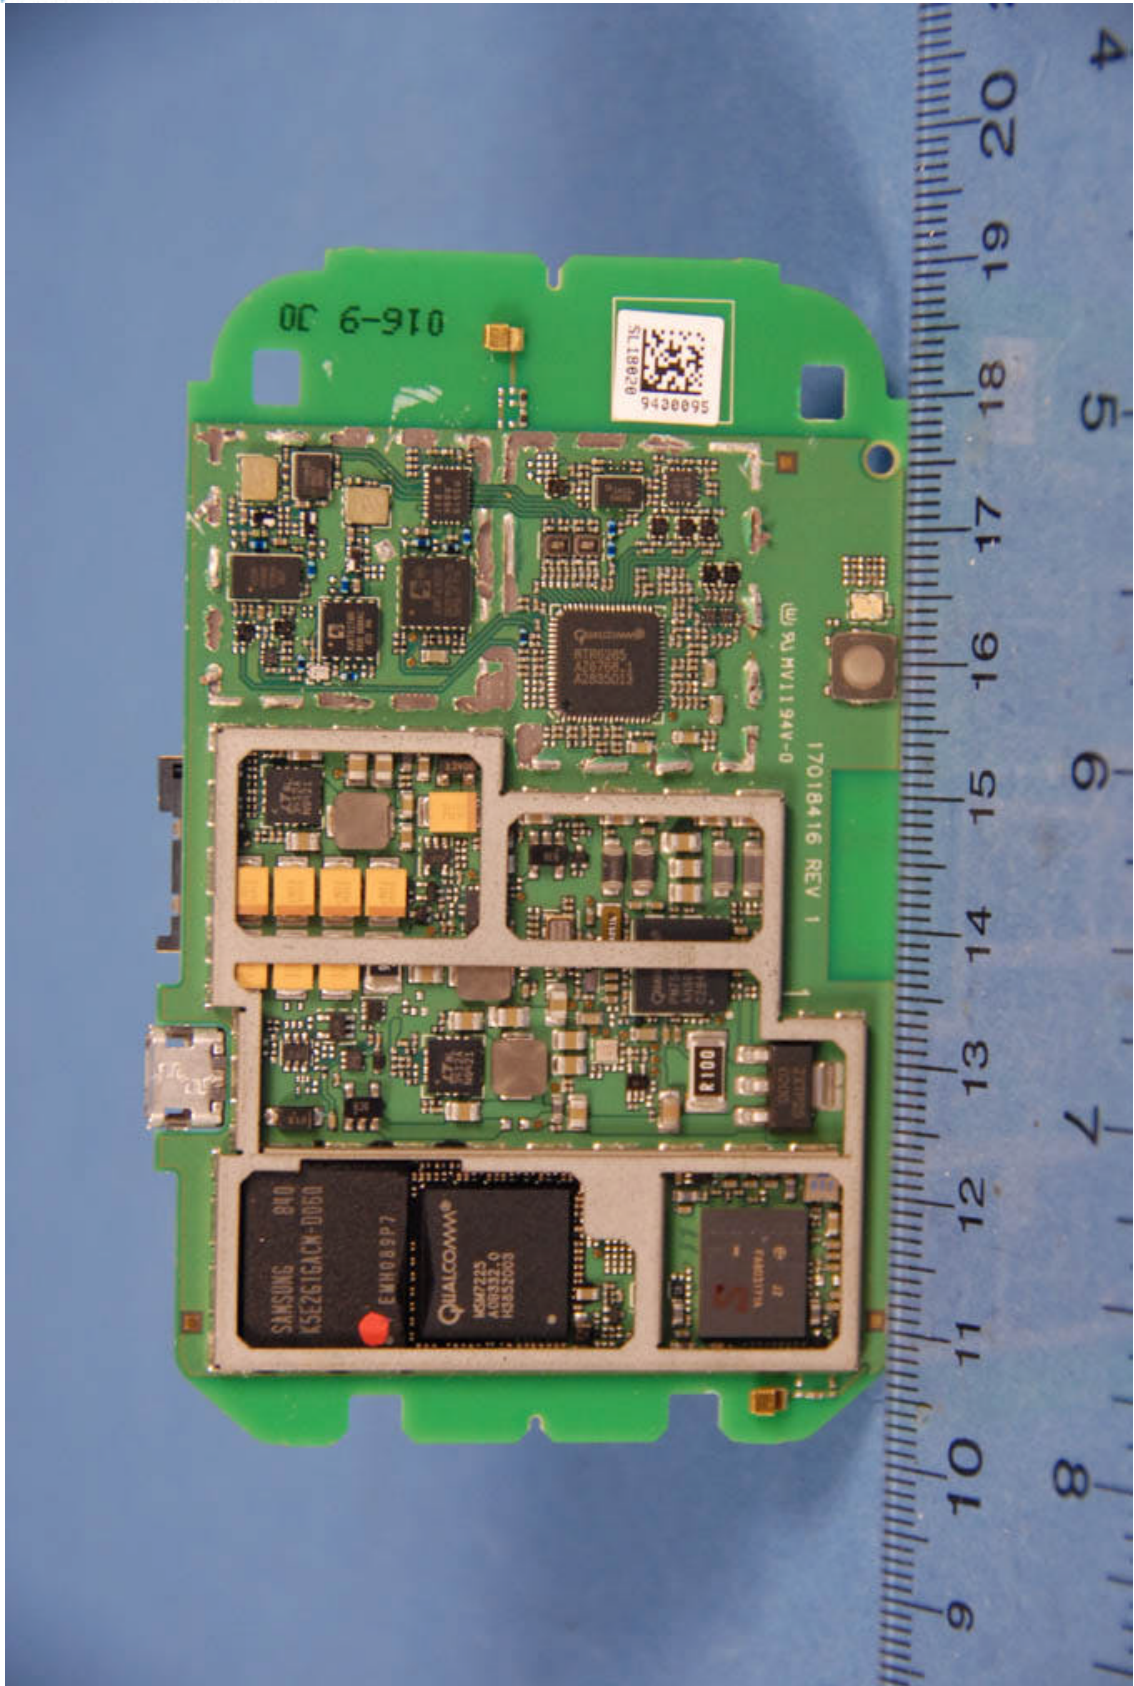

INTERNAL PHOTOGRAPHS

	<p>Novatel Wireless Inc. FCC ID: NBZNRM-MIF12372</p>	<p>Model: NRM-MIF12372</p>
<p>Internal Photos</p>	<p>EUT Type: 850/1900 GSM/WCDMA/GPRS/EDGE USB Modem with WLAN</p>	<p>Page 1 of 10</p>

	<p>Novatel Wireless Inc. FCC ID: NBZNRM-MIF12372</p>	<p>Model: NRM-MIF12372</p>
<p>Internal Photos</p>	<p>EUT Type: 850/1900 GSM/WCDMA/GPRS/EDGE USB Modem with WLAN</p>	<p>Page 2 of 10</p>

	Novatel Wireless Inc. FCC ID: NBZNRM-MIF12372	Model: NRM-MIF12372
Internal Photos	EUT Type: 850/1900 GSM/WCDMA/GPRS/EDGE USB Modem with WLAN	Page 3 of 10

	Novatel Wireless Inc. FCC ID: NBZNRM-MIF12372	Model: NRM-MIF12372
Internal Photos	EUT Type: 850/1900 GSM/WCDMA/GPRS/EDGE USB Modem with WLAN	Page 4 of 10

	Novatel Wireless Inc. FCC ID: NBZNRM-MIF12372	Model: NRM-MIF12372
Internal Photos	EUT Type: 850/1900 GSM/WCDMA/GPRS/EDGE USB Modem with WLAN	Page 5 of 10

	Novatel Wireless Inc. FCC ID: NBZNRM-MIF12372	Model: NRM-MIF12372
Internal Photos	EUT Type: 850/1900 GSM/WCDMA/GPRS/EDGE USB Modem with WLAN	Page 6 of 10

	Novatel Wireless Inc. FCC ID: NBZNRM-MIF12372	Model: NRM-MIF12372
Internal Photos	EUT Type: 850/1900 GSM/WCDMA/GPRS/EDGE USB Modem with WLAN	Page 8 of 10