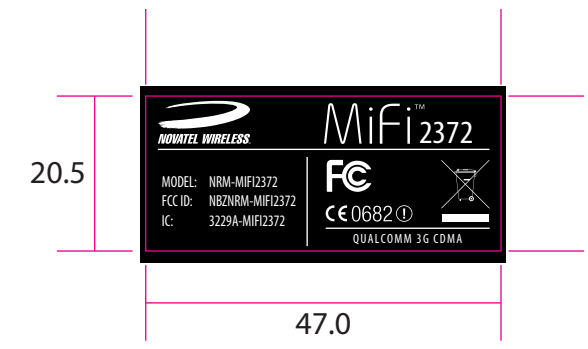

NOTES

TITLE: LABEL REGULATORY MIFI2372 NVTL NO A-TICK

P/N: 25016785   ECO: 09108

Rev.1 02/27/09 - LZalasky - INITIAL RELEASE OF NON A-TICK LABEL

MAGENTA DOES NOT PRINT

BLACK LABEL -001
COLOR: 1C
BACKGROUND IS RICH BLACK
TEXT IS OPAQUE WHITE

WHITE LABEL -005
COLOR: 1C
BACKGROUND IS OPAQUE WHITE
TEXT IS RICH BLACK

GREY LABEL -006
COLOR: 2C
BACKGROUND IS GREY
TEXT IS RICH BLACK

MATERIAL/FINISH:
.25mm LABEL MATERIAL

FONTS
MYRIAD PRO
MYRIAD PRO CONDENSED

FILES
25016785 Rev 1 Master Label Regulatory MiFi2372 NVTL NO A-TICK.AI (AI CS3)
25016785 Rev 1 CS Outline Label Regulatory MiFi2372 NVTL NO A-TICK.EPS (EPS)
25016785 Rev 1 View Only Label Regulatory MiFi2372 NVTL A-TICK.PDF (DO NOT PRINT Reference PDF)

This Proof Indicates Approximate Color Only. For Accurate Color Match, Use Approved Color Standard.
DO NOT USE COLOR FORMULAS ON THIS FILE.

BLACK
-001