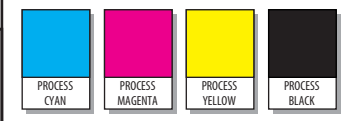

INKS

FILES
Rev A Master Quick Start Guide MC998D NVTL.AI (AI CS3)
Rev A CS Outline Quick Start Guide MC998D NVTL.EPS (AI CS EPS)
Rev A View Only Quick Start Guide MC998D NVTL.PDF (DO NOT PRINT Reference PDF)

IMAGES
ALL IMAGES EMBEDDED IN DOCUMENT

MATERIAL/FINISH:
80# MATTE OR 115 gsm THROUGHOUT
BINDING: STAPLE
25% MIN Post Consumer

This Proof Indicates Approximate Color Only. For Accurate Color Match, Use Approved Color Standard. DO NOT USE COLOR FORMULAS ON THIS FILE.

TITLE: QUICK START GUIDE MC998D NVTL

P/N: ECO:

Rev.A 11/02/09-Anette Farrell - INITIAL DRAFT

120 mm

The Basics | Caring for your device

- Avoid storing your device in extreme temperatures.
- Store your device in a dry and clean environment.
- Avoid spilling any liquid on your device or immersing it in water.
- Do not place any labels on the device as doing so could alter the sensitivity of the antenna.
- Do not force the modem into the USB port.
- Do not force the SIM card into the SIM card slot.
- Do not apply force to the top or bottom of your device.
- Remove the Ovation MC998D from your computer before transporting your device.

The Basics | Troubleshooting

1. **MobiLink does not automatically install on Windows**
1. Remove existing drivers from a previous version or previous installation of MobiLink Connection Manager. Go to **Start>Control Panel>Add/Remove Programs>MobiLink**. Restart your computer and follow the steps for installation on page 4.
  2. If you do not have existing drivers for MobiLink already installed on your computer, you may launch the MobiLink installer manually. Ensure that the device is properly inserted into your computer's USB port. Go to **Start>My Computer>CD Drive**. Here, a CD icon image for MobiLink should be visible. Click to open. Now, click to open the Setup.exe file and the software should install.
3. For a detailed list of troubleshooting tips, consult the user guide.

120 mm

120 mm