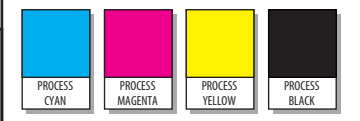

**NOTES**

**MAGENTA DOES NOT PRINT. FOR DIECUT REFERENCE ONLY.**

**FONTS**  
 Myriad Pro Regular  
 Myriad Pro Condensed  
**Myriad Pro Bold**

**COLOR: 4/4**

**INKS**

**FILES**  
 Rev A Master Quick Start Guide MC998D NVTL.AI (AI CS3)  
 Rev A CS Outline Quick Start Guide MC998D NVTL.EPS (AI CS EPS)  
 Rev A View Only Quick Start Guide MC998D NVTL.PDF (DO NOT PRINT Reference PDF)