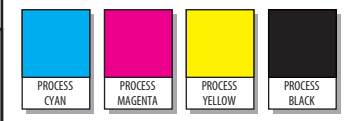

Novatel Wireless Technologies Ltd.  
 Suite 200, 6715 - 8th St NE  
 Calgary, AB Canada T2E 7H7  
 Phone: 403 295 4800

**NOTES**

**MAGENTA DOES NOT PRINT. FOR DIECUT REFERENCE ONLY.**

COLOR: 4/4

**INKS**

**MATERIAL/FINISH:**  
 80# MATTE OR 115 gsm THROUGHOUT  
 BINDING: STAPLE  
 25% MIN Post Consumer