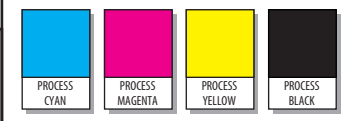

INKS

MATERIAL/FINISH:
80# MATTE OR 115 gsm THROUGHOUT
BINDING: STAPLE
25% MIN Post Consumer

FONTS
Myriad Pro Regular
Myriad Pro Condensed
Myriad Pro Bold

FILES
Rev A Master Quick Start Guide MC998D NVTL.AI (AI CS3)
Rev A CS Outline Quick Start Guide MC998D NVTL.EPS (AI CS EPS)
Rev A View Only Quick Start Guide MC998D NVTL.PDF (DO NOT PRINT Reference PDF)

IMAGES
ALL IMAGES EMBEDDED IN DOCUMENT

This Proof Indicates Approximate Color Only. For Accurate Color Match, Use Approved Color Standard. DO NOT USE COLOR FORMULAS ON THIS FILE.

TITLE: QUICK START GUIDE MC998D NVTL

P/N: ECO:

Rev.A 11/02/09-Anette Farrell - INITIAL DRAFT

120 mm

System Requirements

- Microsoft Windows® XP, Vista; Mac OS® X 10.4 or higher
- 100 MB Hard Drive Space
- Microsoft Internet Explorer 6.0 or higher; Mozilla Firefox; Safari
- USB 1.1 or 2.0 port

Contents

- Ovation MC998D Broadband Modem
- Quick Start Guide

1