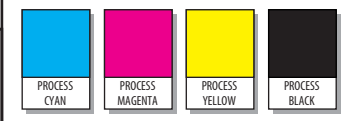

INKS

FONTS
Myriad Pro Regular
Myriad Pro Condensed
Myriad Pro Bold

FILES

Rev A Master Quick Start Guide MC998D NVTL.AI (AI CS3)
Rev A CS Outline Quick Start Guide MC998D NVTL.EPS (AI CS EPS)
Rev A View Only Quick Start Guide MC998D NVTL.PDF (DO NOT PRINT Reference PDF)

IMAGES

ALL IMAGES EMBEDDED IN DOCUMENT

MATERIAL/FINISH:
80# MATTE OR 115 gsm THROUGHOUT
BINDING: STAPLE
25% MIN Post Consumer

This Proof Indicates Approximate Color Only. For Accurate Color Match, Use Approved Color Standard. DO NOT USE COLOR FORMULAS ON THIS FILE.

TITLE: QUICK START GUIDE MC998D NVTL

P/N: ECO:

Rev.A 11/02/09-Anette Farrell - INITIAL DRAFT

120 mm

FPO

1

Getting Started

Insert SIM Card

Before connecting the MC998D to your computer for the first time, you must insert the SIM card supplied by your service provider.

1. 1 Remove the cover by sliding it away from the USB connector.
2. 2 Insert the SIM card into Ovation MC998D. Ensure the orientation notch is positioned as shown.
3. 3 Push the SIM card completely into the slot.
4. 4 Replace the cover securely.

*microSD cards are sold separately. Follow steps 1-4 for instructions for proper insertion.

3 For further instruction on how to use a microSD card, consult the user guide.

2

Getting Started

Windows

» Turn on your computer and close all open applications.
» Flip open the USB connector and insert Ovation MC998D into a USB port.

Windows - MobiLink

1. 1 MobiLink software and drivers for Windows automatically install. (If MobiLink does not automatically install, see page XX for troubleshooting tips.)
2. 2 Launch MobiLink and click the **Menu** Icon. Select **Profile Manager**.

1. 3 Click **New**, enter a Profile Name and APN*, then click **Next**. Enter your Username* and Password*, if required, and click **Finish**. (*Available from your service provider.)
2. 4 Click **Connect!**

120 mm

120 mm