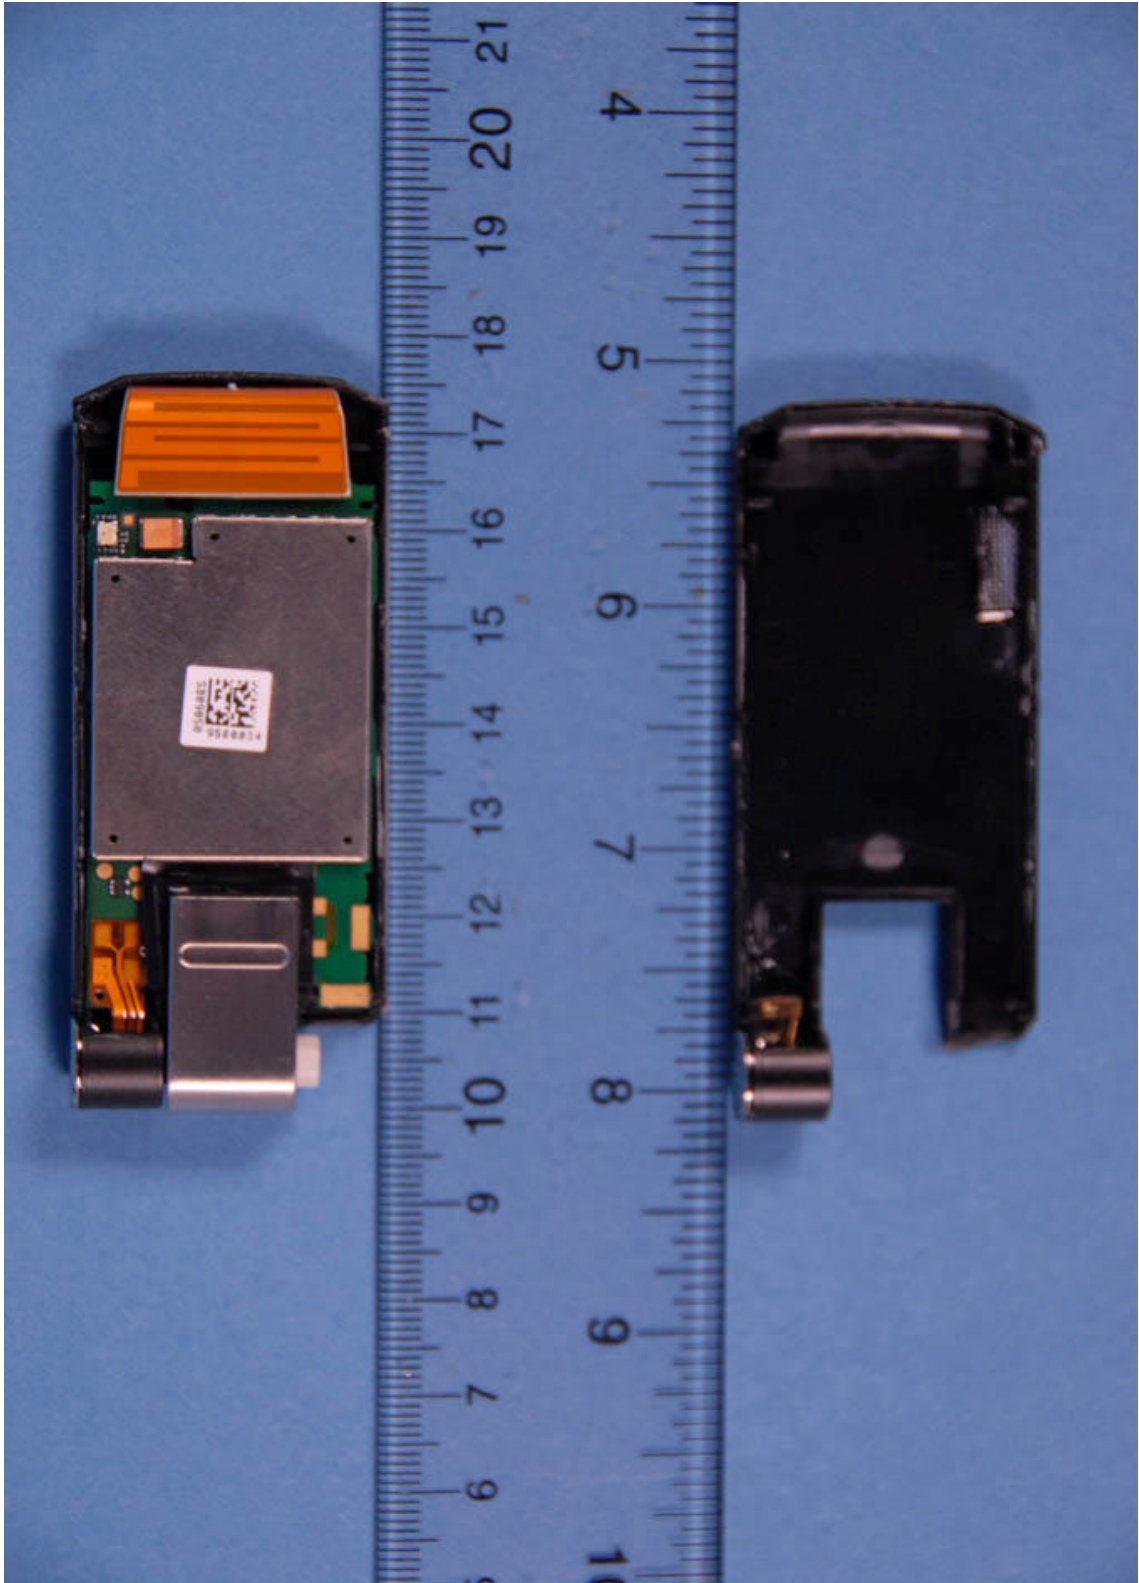

INTERNAL PHOTOGRAPHS

	Novatel Wireless Inc. FCC ID: NBZNRM-MC998D	Model: MC998D
Internal Photos	EUT Type: 850/1900 GSM/GPRS/EDGE/WCDMA USB Modem	Page 1 of 6

	Novatel Wireless Inc. FCC ID: NBZNRM-MC998D	Model: MC998D
Internal Photos	EUT Type: 850/1900 GSM/GPRS/EDGE/WCDMA USB Modem	Page 2 of 6

	Novatel Wireless Inc. FCC ID: NBZNRM-MC998D	Model: MC998D
Internal Photos	EUT Type: 850/1900 GSM/GPRS/EDGE/WCDMA USB Modem	Page 3 of 6

	Novatel Wireless Inc. FCC ID: NBZNRM-MC998D	Model: MC998D
Internal Photos	EUT Type: 850/1900 GSM/GPRS/EDGE/WCDMA USB Modem	Page 4 of 6

	Novatel Wireless Inc. FCC ID: NBZNRM-MC998D	Model: MC998D
Internal Photos	EUT Type: 850/1900 GSM/GPRS/EDGE/WCDMA USB Modem	Page 5 of 6

	Novatel Wireless Inc. FCC ID: NBZNRM-MC998D	Model: MC998D
Internal Photos	EUT Type: 850/1900 GSM/GPRS/EDGE/WCDMA USB Modem	Page 6 of 6