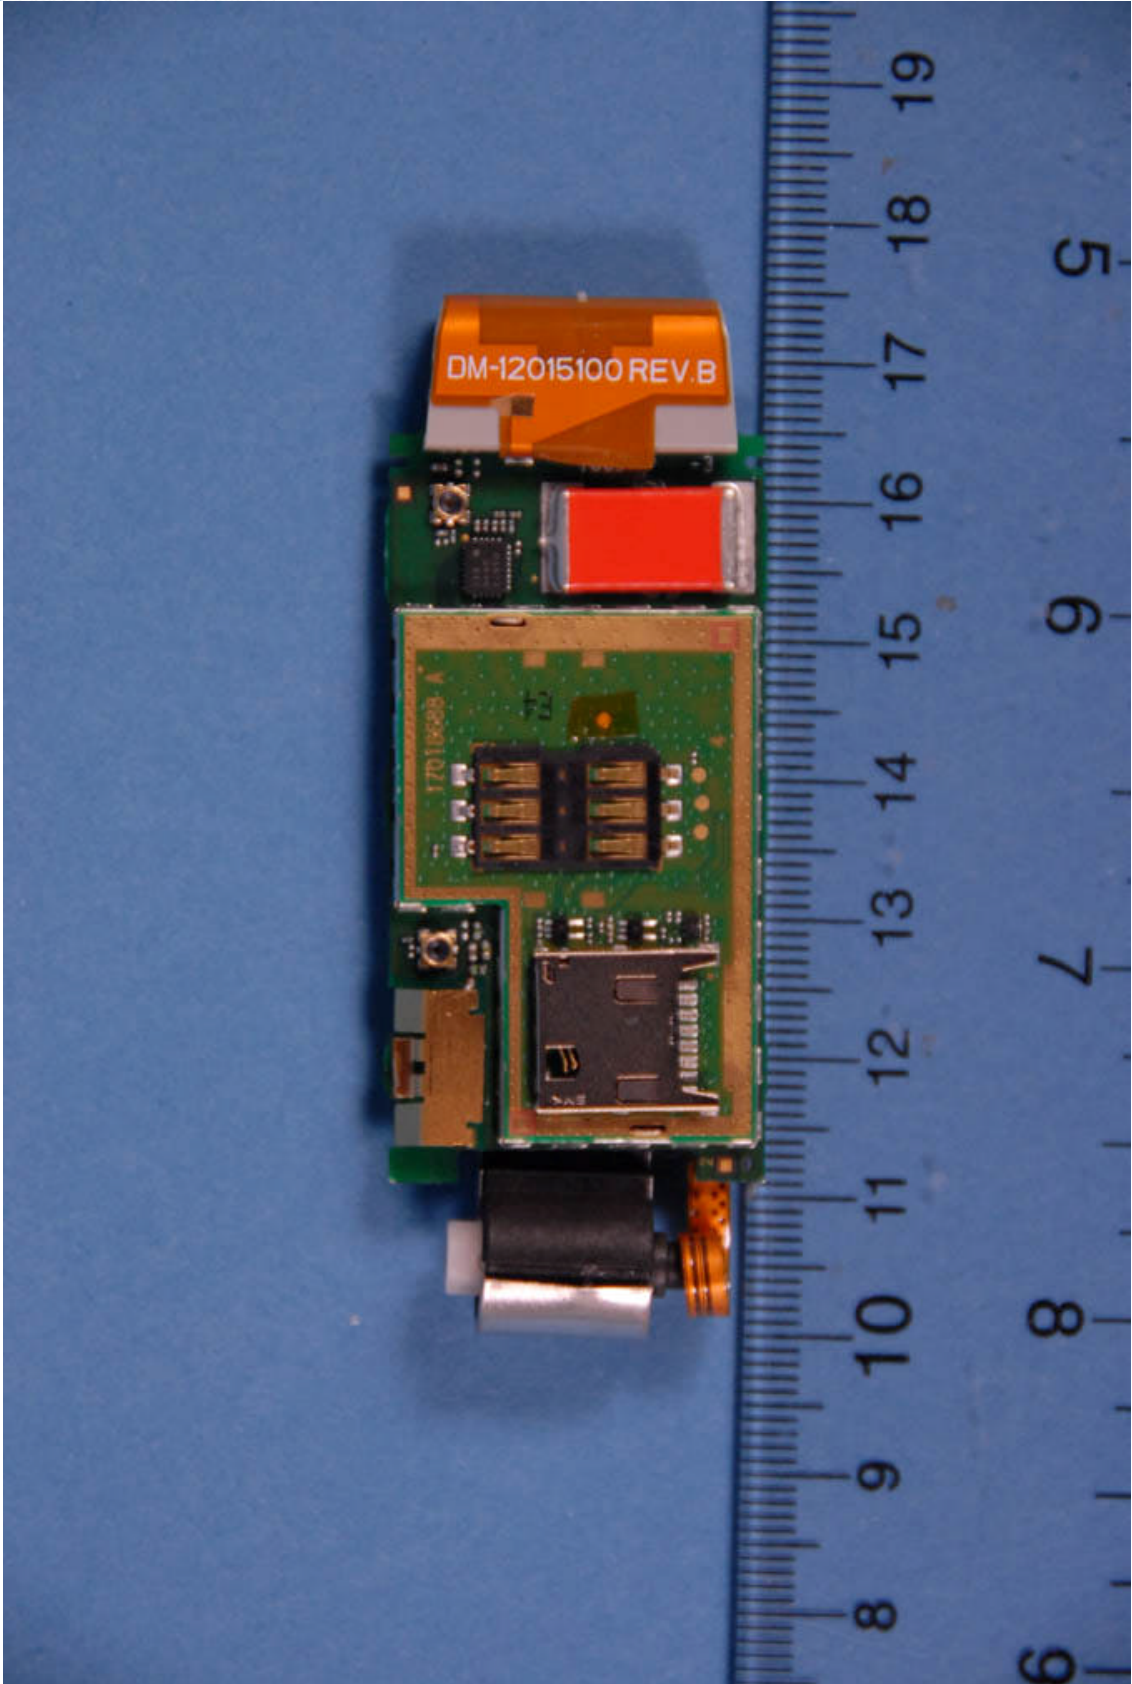

INTERNAL PHOTOGRAPHS

	Novatel Wireless Inc. FCC ID: NBZNRM-MC998D	Model: MC998D
Internal Photos	EUT Type: 850/1900 GSM/GPRS/EDGE/WCDMA USB Modem	Page 1 of 6

	Novatel Wireless Inc. FCC ID: NBZNRM-MC998D	Model: MC998D
Internal Photos	EUT Type: 850/1900 GSM/GPRS/EDGE/WCDMA USB Modem	Page 2 of 6

	Novatel Wireless Inc. FCC ID: NBZNRM-MC998D	Model: MC998D
Internal Photos	EUT Type: 850/1900 GSM/GPRS/EDGE/WCDMA USB Modem	Page 3 of 6

	Novatel Wireless Inc. FCC ID: NBZNRM-MC998D	Model: MC998D
Internal Photos	EUT Type: 850/1900 GSM/GPRS/EDGE/WCDMA USB Modem	Page 4 of 6

	Novatel Wireless Inc. FCC ID: NBZNRM-MC998D	Model: MC998D
Internal Photos	EUT Type: 850/1900 GSM/GPRS/EDGE/WCDMA USB Modem	Page 5 of 6

	Novatel Wireless Inc. FCC ID: NBZNRM-MC998D	Model: MC998D
Internal Photos	EUT Type: 850/1900 GSM/GPRS/EDGE/WCDMA USB Modem	Page 6 of 6