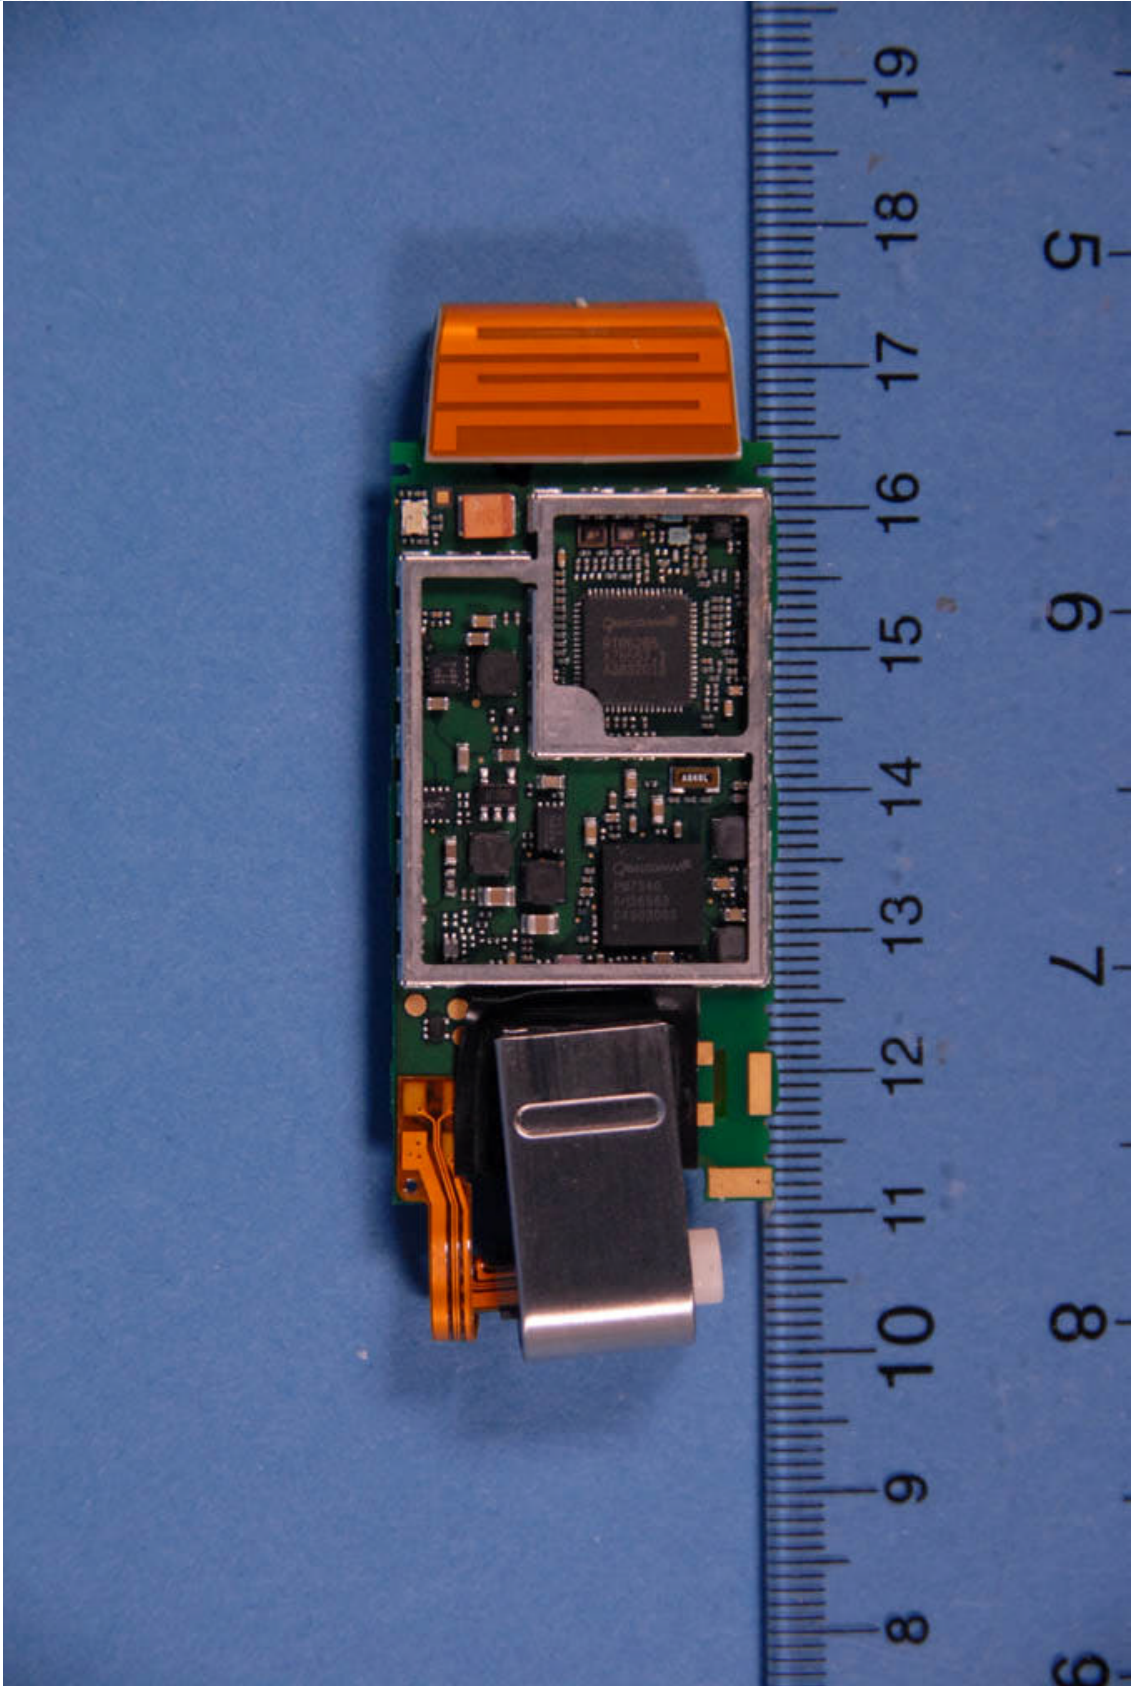

INTERNAL PHOTOGRAPHS

	Novatel Wireless Inc. FCC ID: NBZNRM-MC998D	Model: MC998D
Internal Photos	EUT Type: 850/1900 GSM/GPRS/EDGE/WCDMA USB Modem	Page 1 of 6

	Novatel Wireless Inc. FCC ID: NBZNRM-MC998D	Model: MC998D
Internal Photos	EUT Type: 850/1900 GSM/GPRS/EDGE/WCDMA USB Modem	Page 2 of 6

	Novatel Wireless Inc. FCC ID: NBZNRM-MC998D	Model: MC998D
Internal Photos	EUT Type: 850/1900 GSM/GPRS/EDGE/WCDMA USB Modem	Page 3 of 6

	Novatel Wireless Inc. FCC ID: NBZNRM-MC998D	Model: MC998D
Internal Photos	EUT Type: 850/1900 GSM/GPRS/EDGE/WCDMA USB Modem	Page 4 of 6

	Novatel Wireless Inc. FCC ID: NBZNRM-MC998D	Model: MC998D
Internal Photos	EUT Type: 850/1900 GSM/GPRS/EDGE/WCDMA USB Modem	Page 5 of 6

	Novatel Wireless Inc. FCC ID: NBZNRM-MC998D	Model: MC998D
Internal Photos	EUT Type: 850/1900 GSM/GPRS/EDGE/WCDMA USB Modem	Page 6 of 6