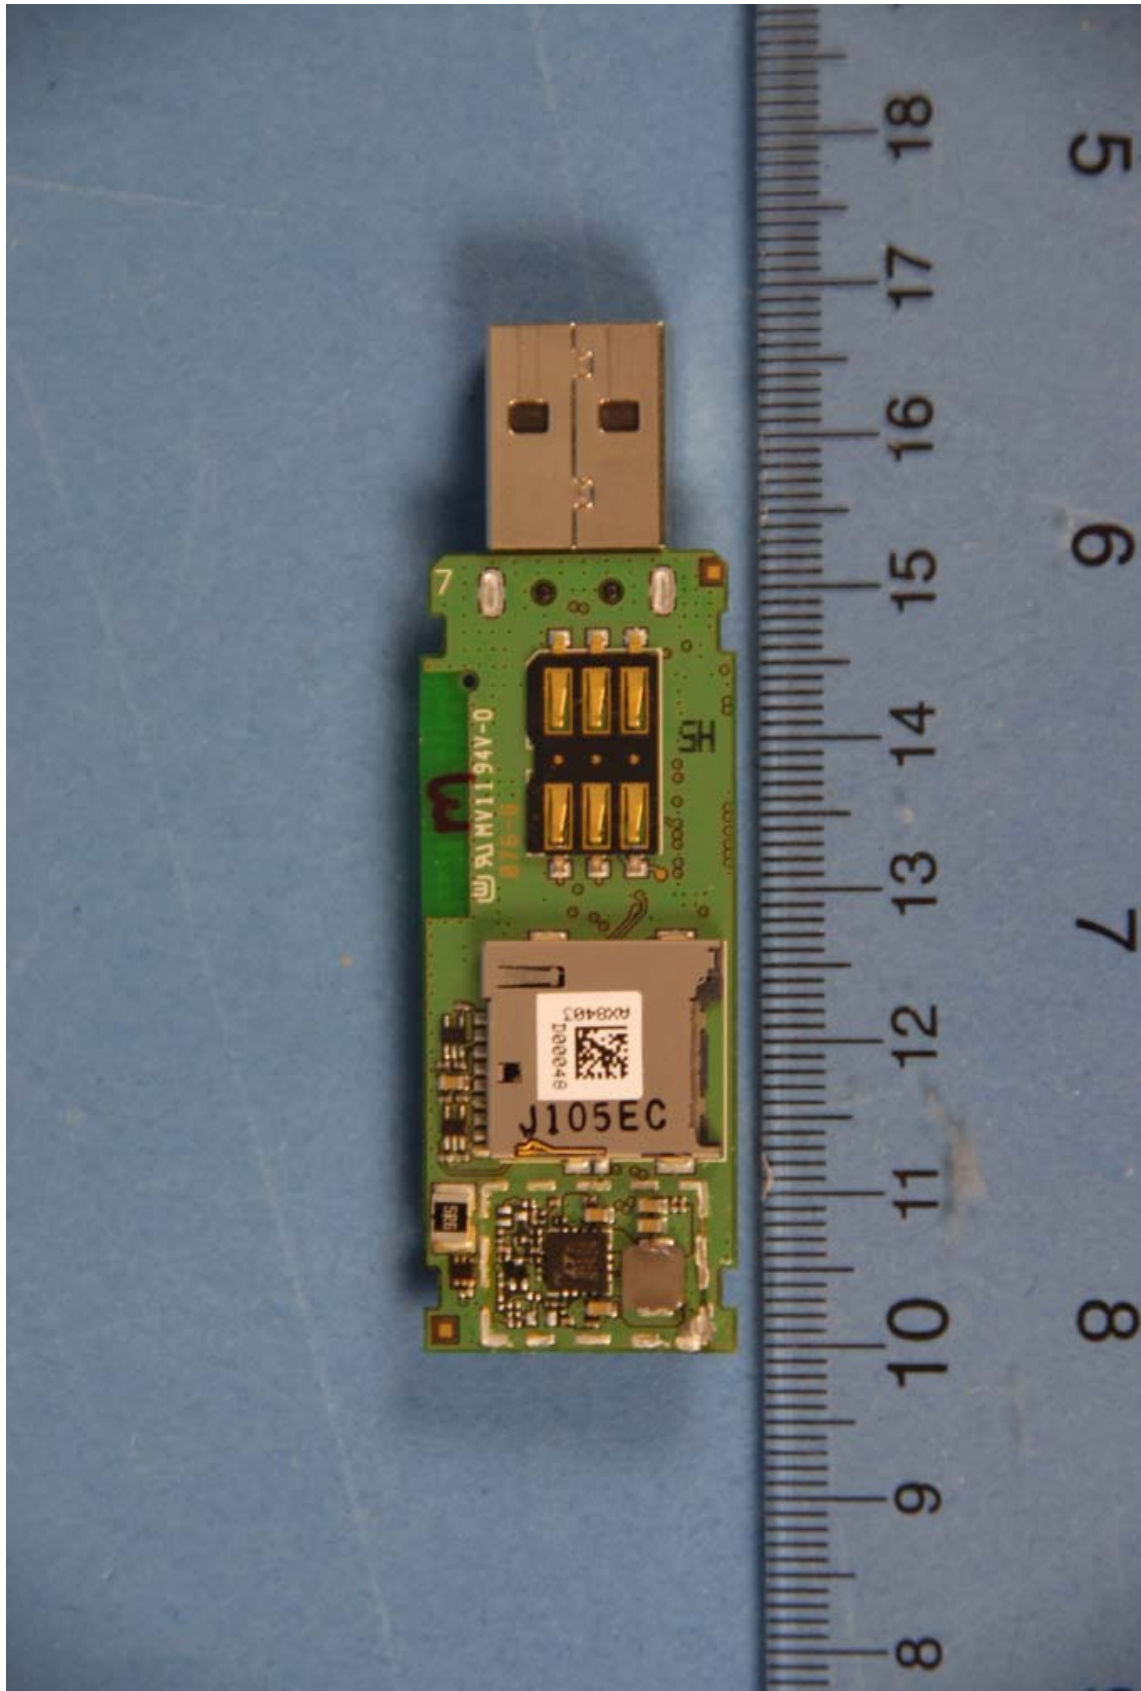

INTERNAL PHOTOGRAPHS

	COMPANY NAME: Novatel Wireless, Inc.		Reviewed by: Quality Manager
FCC ID: NBZNRM-MC990D	Test Date(s): May 13-14, 2008	EUT Type: 850/1900 GSM/GPRS/EDGE and 1900 WCDMA Module	Page 2 of 7

	COMPANY NAME: Novatel Wireless, Inc.		Reviewed by: Quality Manager
FCC ID: NBZNRM-MC990D	Test Date(s): May 13-14, 2008	EUT Type: 850/1900 GSM/GPRS/EDGE and 1900 WCDMA Module	Page 3 of 7

	COMPANY NAME: Novatel Wireless, Inc.		Reviewed by: Quality Manager
FCC ID: NBZNRM-MC990D	Test Date(s): May 13-14, 2008	EUT Type: 850/1900 GSM/GPRS/EDGE and 1900 WCDMA Module	Page 4 of 7

	COMPANY NAME: Novatel Wireless, Inc.		Reviewed by: Quality Manager
FCC ID: NBZNRM-MC990D	Test Date(s): May 13-14, 2008	EUT Type: 850/1900 GSM/GPRS/EDGE and 1900 WCDMA Module	Page 5 of 7

	COMPANY NAME: Novatel Wireless, Inc.		Reviewed by: Quality Manager
FCC ID: NBZNRM-MC990D	Test Date(s): May 13-14, 2008	EUT Type: 850/1900 GSM/GPRS/EDGE and 1900 WCDMA Module	Page 6 of 7

	COMPANY NAME: Novatel Wireless, Inc.		Reviewed by: Quality Manager
FCC ID: NBZNRM-MC990D	Test Date(s): May 13-14, 2008	EUT Type: 850/1900 GSM/GPRS/EDGE and 1900 WCDMA Module	Page 7 of 7