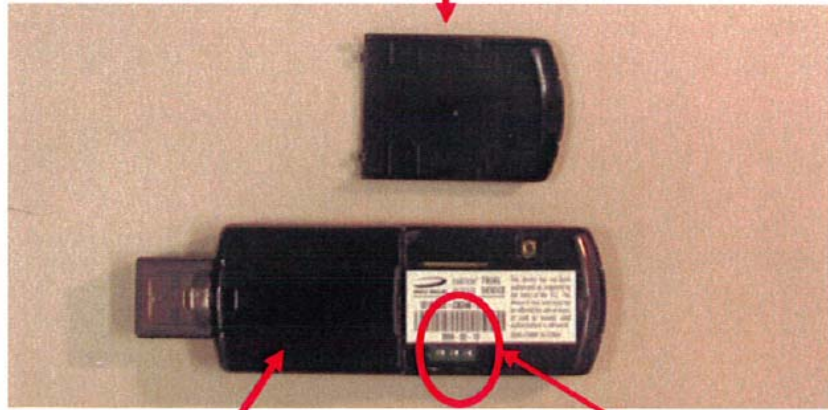

	Novatel Wireless, Inc. FCC ID: NBZNRM-MC935D	Model: MC935D
External Photos	EUT Type: 850/1900 GSM/GPRS/EDGE USB Modem	Page 3 of 4

	Novatel Wireless, Inc. FCC ID: NBZNRM-MC935D	Model: MC935D
External Photos	EUT Type: 850/1900 GSM/GPRS/EDGE USB Modem	Page 4 of 4

The device is shown below as it will be shipped with all parts separated.

Rear Lid

Main body of MC935D

SIM Slot