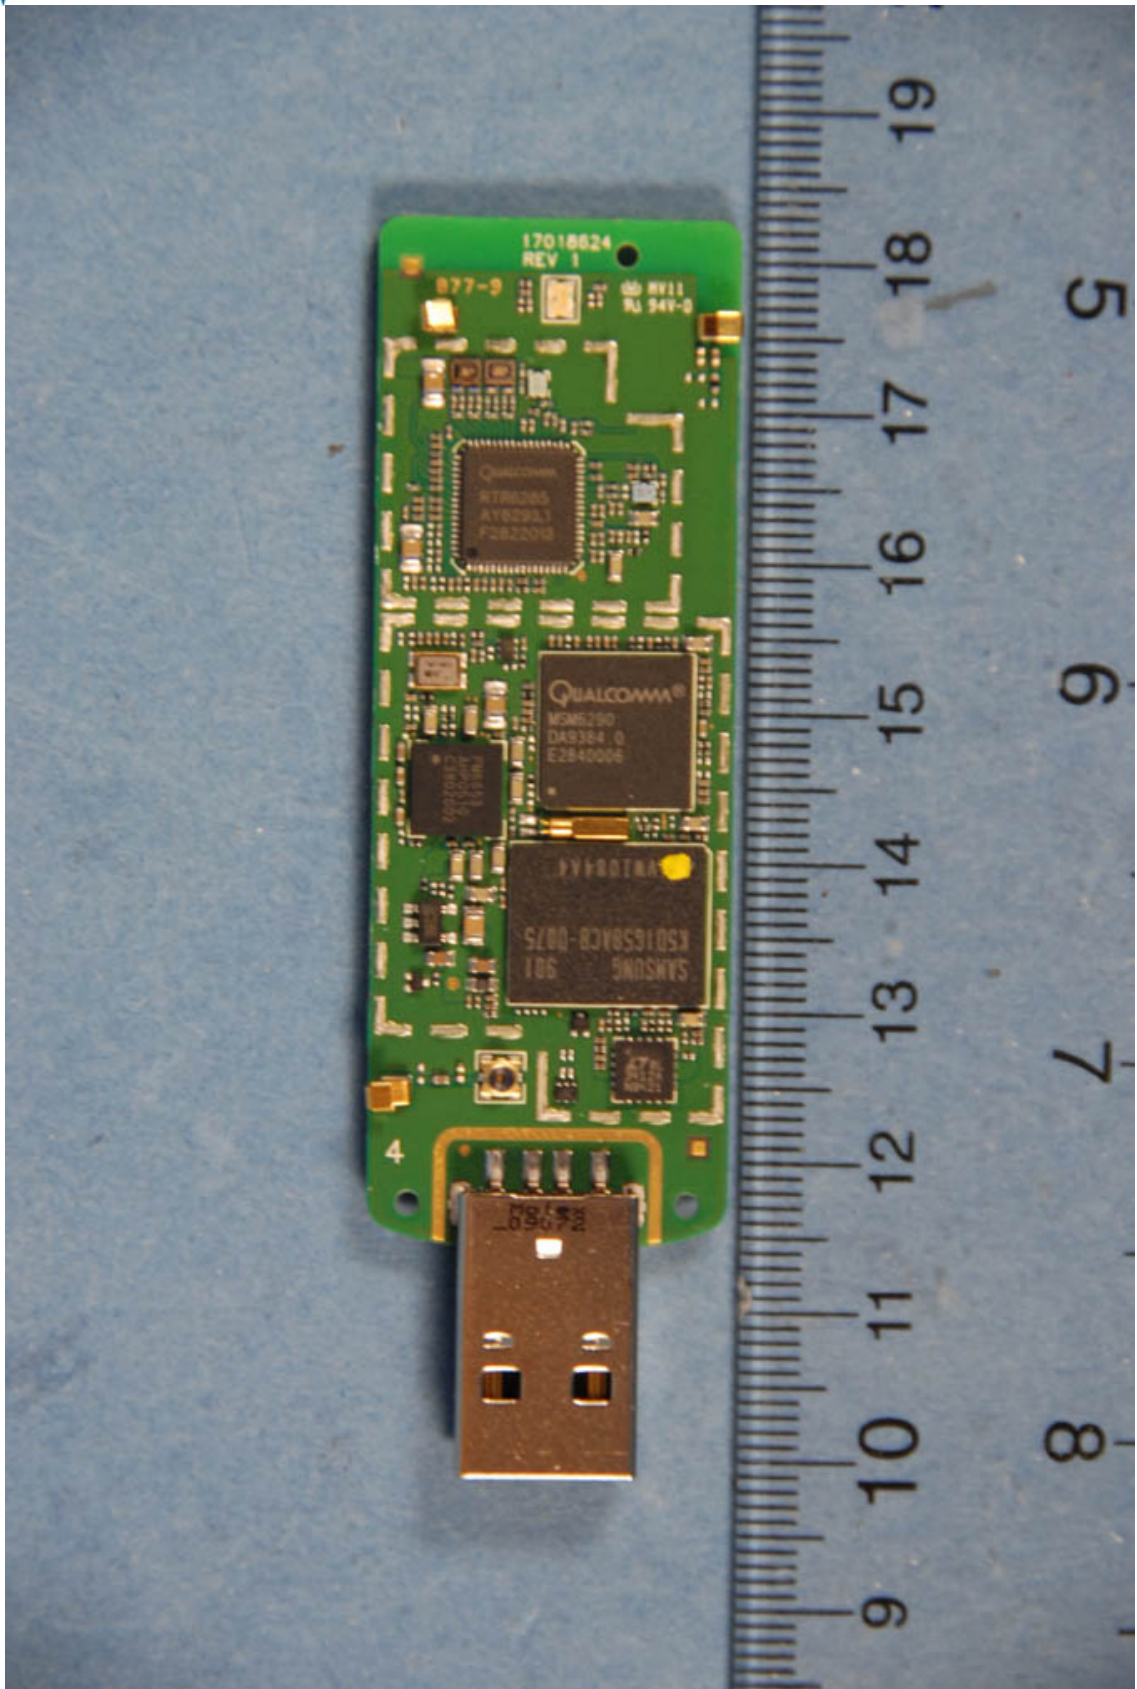

INTERNAL PHOTOGRAPHS

	Novatel Wireless, Inc. FCC ID: NBZNRM-MC935D	Model: MC935D
Internal Photos	EUT Type: 850/1900 GSM/GPRS/EDGE USB Modem	Page 1 of 7

	Novatel Wireless, Inc. FCC ID: NBZNRM-MC935D	Model: MC935D
Internal Photos	EUT Type: 850/1900 GSM/GPRS/EDGE USB Modem	Page 2 of 7

	Novatel Wireless, Inc. FCC ID: NBZNRM-MC935D	Model: MC935D
Internal Photos	EUT Type: 850/1900 GSM/GPRS/EDGE USB Modem	Page 3 of 7

	Novatel Wireless, Inc. FCC ID: NBZNRM-MC935D	Model: MC935D
Internal Photos	EUT Type: 850/1900 GSM/GPRS/EDGE USB Modem	Page 4 of 7

	Novatel Wireless, Inc. FCC ID: NBZNRM-MC935D	Model: MC935D
Internal Photos	EUT Type: 850/1900 GSM/GPRS/EDGE USB Modem	Page 6 of 7