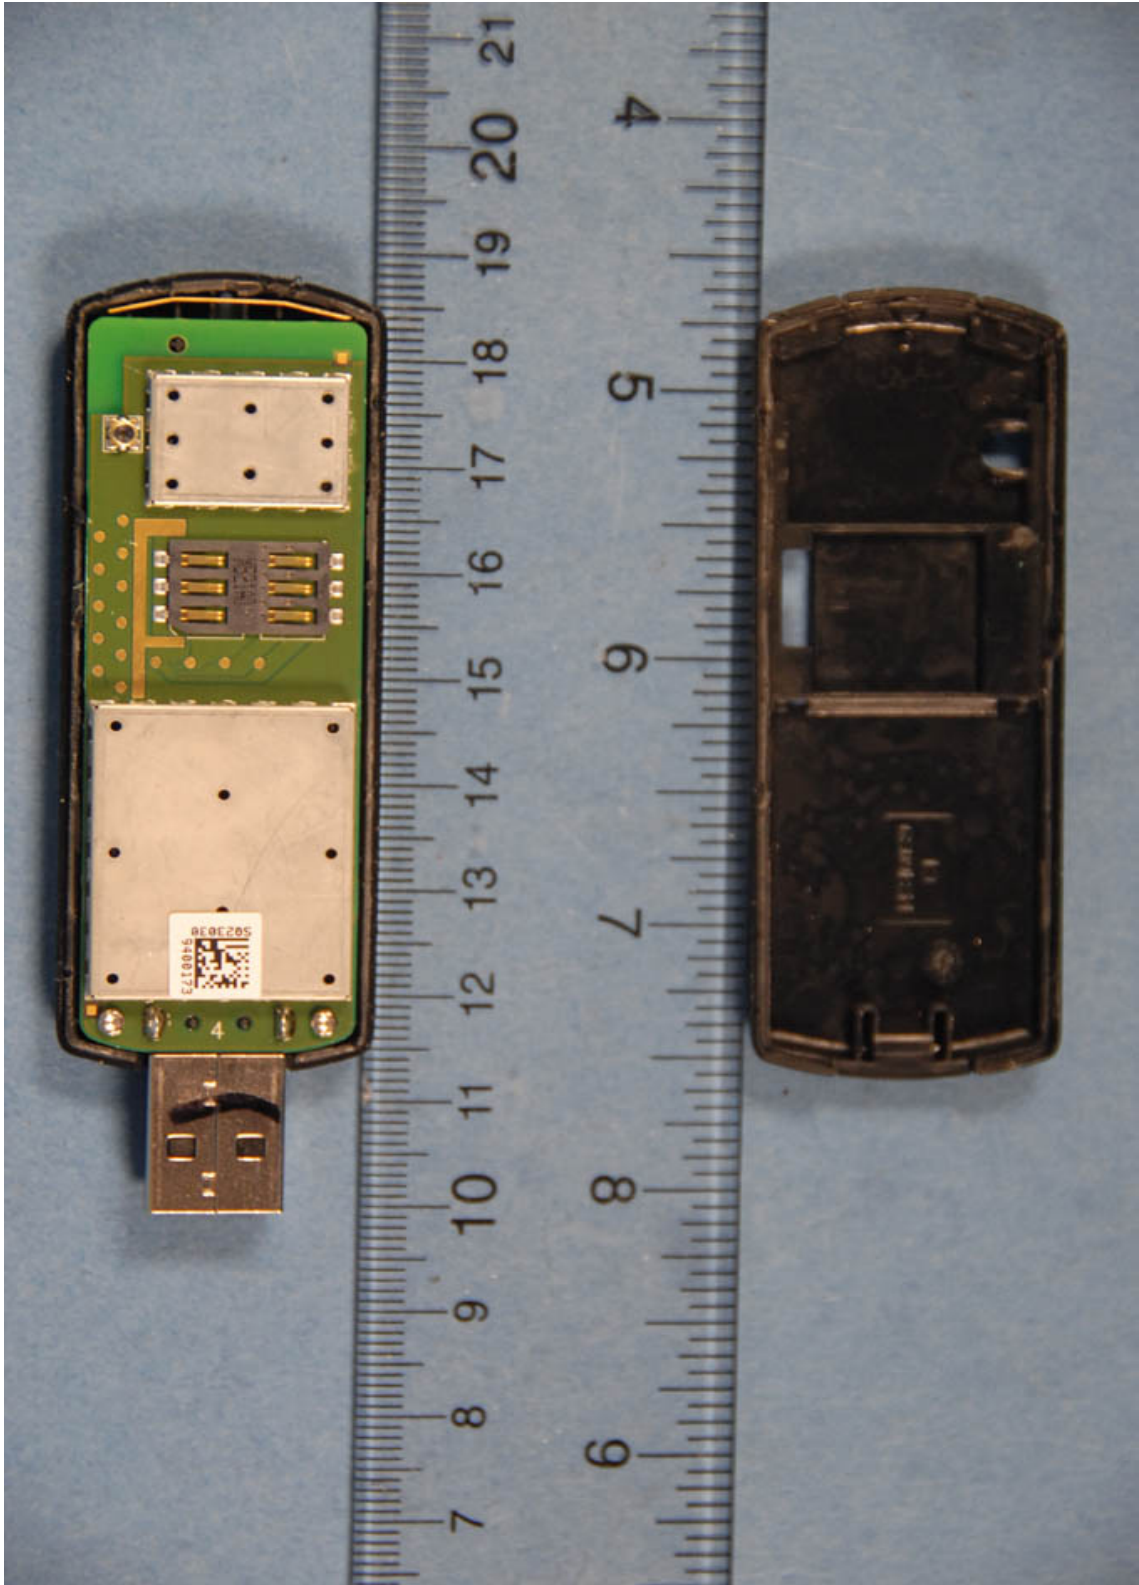

INTERNAL PHOTOGRAPHS

	Novatel Wireless, Inc. FCC ID: NBZNRM-MC935D	Model: MC935D
Internal Photos	EUT Type: 850/1900 GSM/GPRS/EDGE USB Modem	Page 1 of 7

	Novatel Wireless, Inc. FCC ID: NBZNRM-MC935D	Model: MC935D
Internal Photos	EUT Type: 850/1900 GSM/GPRS/EDGE USB Modem	Page 2 of 7

	Novatel Wireless, Inc. FCC ID: NBZNRM-MC935D	Model: MC935D
Internal Photos	EUT Type: 850/1900 GSM/GPRS/EDGE USB Modem	Page 3 of 7

	Novatel Wireless, Inc. FCC ID: NBZNRM-MC935D	Model: MC935D
Internal Photos	EUT Type: 850/1900 GSM/GPRS/EDGE USB Modem	Page 4 of 7

	Novatel Wireless, Inc. FCC ID: NBZNRM-MC935D	Model: MC935D
Internal Photos	EUT Type: 850/1900 GSM/GPRS/EDGE USB Modem	Page 6 of 7