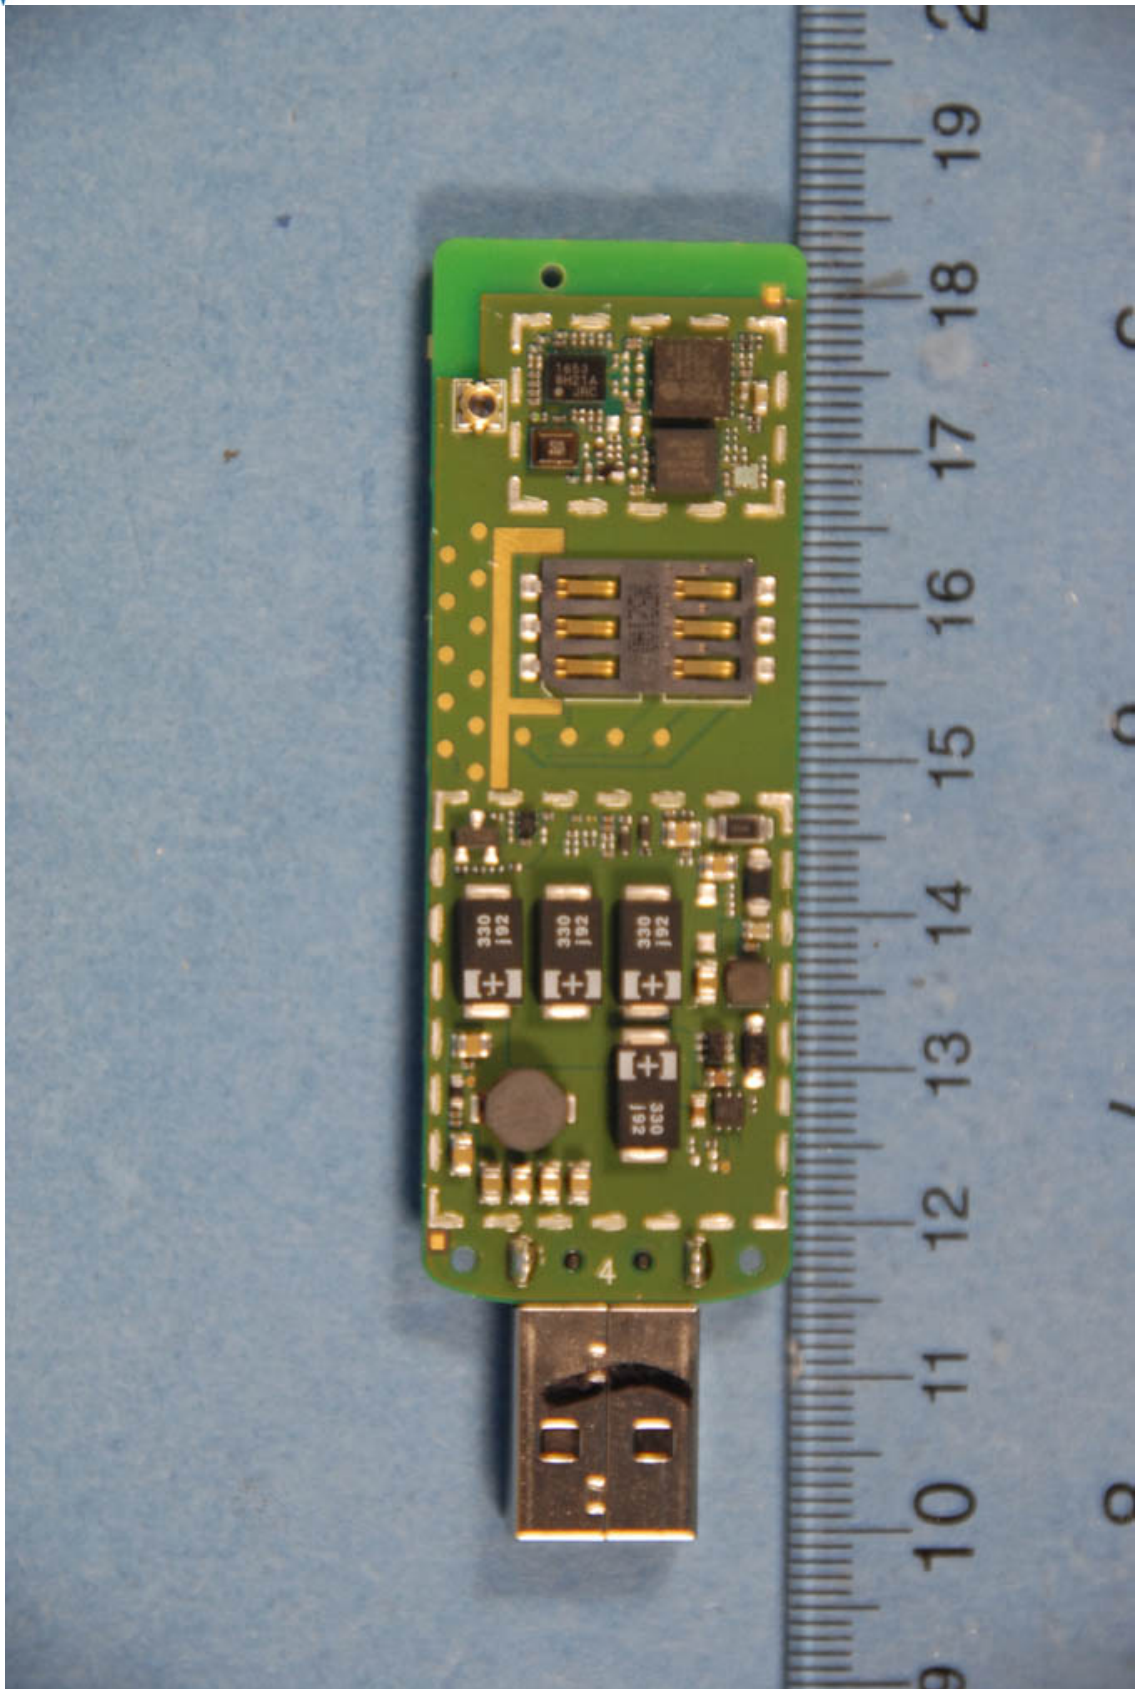

INTERNAL PHOTOGRAPHS

	Novatel Wireless, Inc. FCC ID: NBZNRM-MC935D	Model: MC935D
Internal Photos	EUT Type: 850/1900 GSM/GPRS/EDGE USB Modem	Page 1 of 7

	Novatel Wireless, Inc. FCC ID: NBZNRM-MC935D	Model: MC935D
Internal Photos	EUT Type: 850/1900 GSM/GPRS/EDGE USB Modem	Page 2 of 7

	Novatel Wireless, Inc. FCC ID: NBZNRM-MC935D	Model: MC935D
Internal Photos	EUT Type: 850/1900 GSM/GPRS/EDGE USB Modem	Page 3 of 7

	Novatel Wireless, Inc. FCC ID: NBZNRM-MC935D	Model: MC935D
Internal Photos	EUT Type: 850/1900 GSM/GPRS/EDGE USB Modem	Page 4 of 7

	Novatel Wireless, Inc. FCC ID: NBZNRM-MC935D	Model: MC935D
Internal Photos	EUT Type: 850/1900 GSM/GPRS/EDGE USB Modem	Page 6 of 7