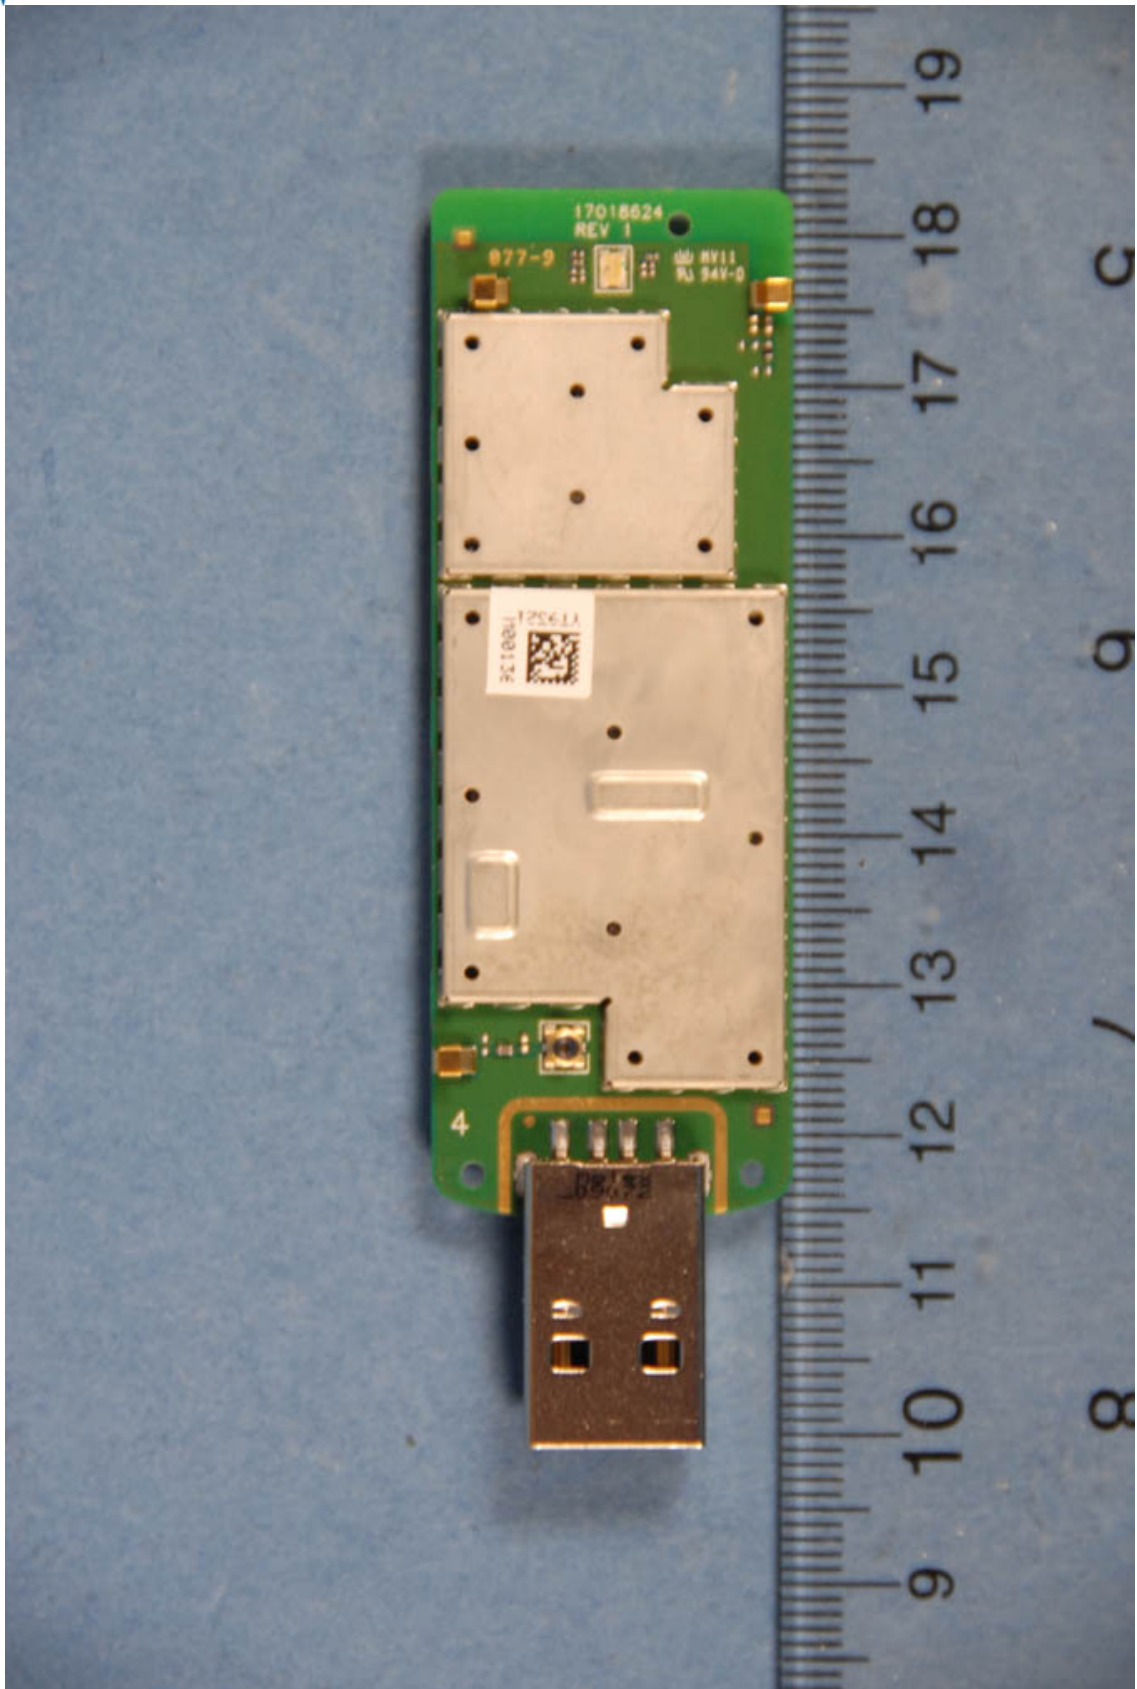

INTERNAL PHOTOGRAPHS

	Novatel Wireless, Inc. FCC ID: NBZNRM-MC935D	Model: MC935D
Internal Photos	EUT Type: 850/1900 GSM/GPRS/EDGE USB Modem	Page 1 of 7

	Novatel Wireless, Inc. FCC ID: NBZNRM-MC935D	Model: MC935D
Internal Photos	EUT Type: 850/1900 GSM/GPRS/EDGE USB Modem	Page 2 of 7

	Novatel Wireless, Inc. FCC ID: NBZNRM-MC935D	Model: MC935D
Internal Photos	EUT Type: 850/1900 GSM/GPRS/EDGE USB Modem	Page 3 of 7

	Novatel Wireless, Inc. FCC ID: NBZNRM-MC935D	Model: MC935D
Internal Photos	EUT Type: 850/1900 GSM/GPRS/EDGE USB Modem	Page 4 of 7

	Novatel Wireless, Inc. FCC ID: NBZNRM-MC935D	Model: MC935D
Internal Photos	EUT Type: 850/1900 GSM/GPRS/EDGE USB Modem	Page 6 of 7