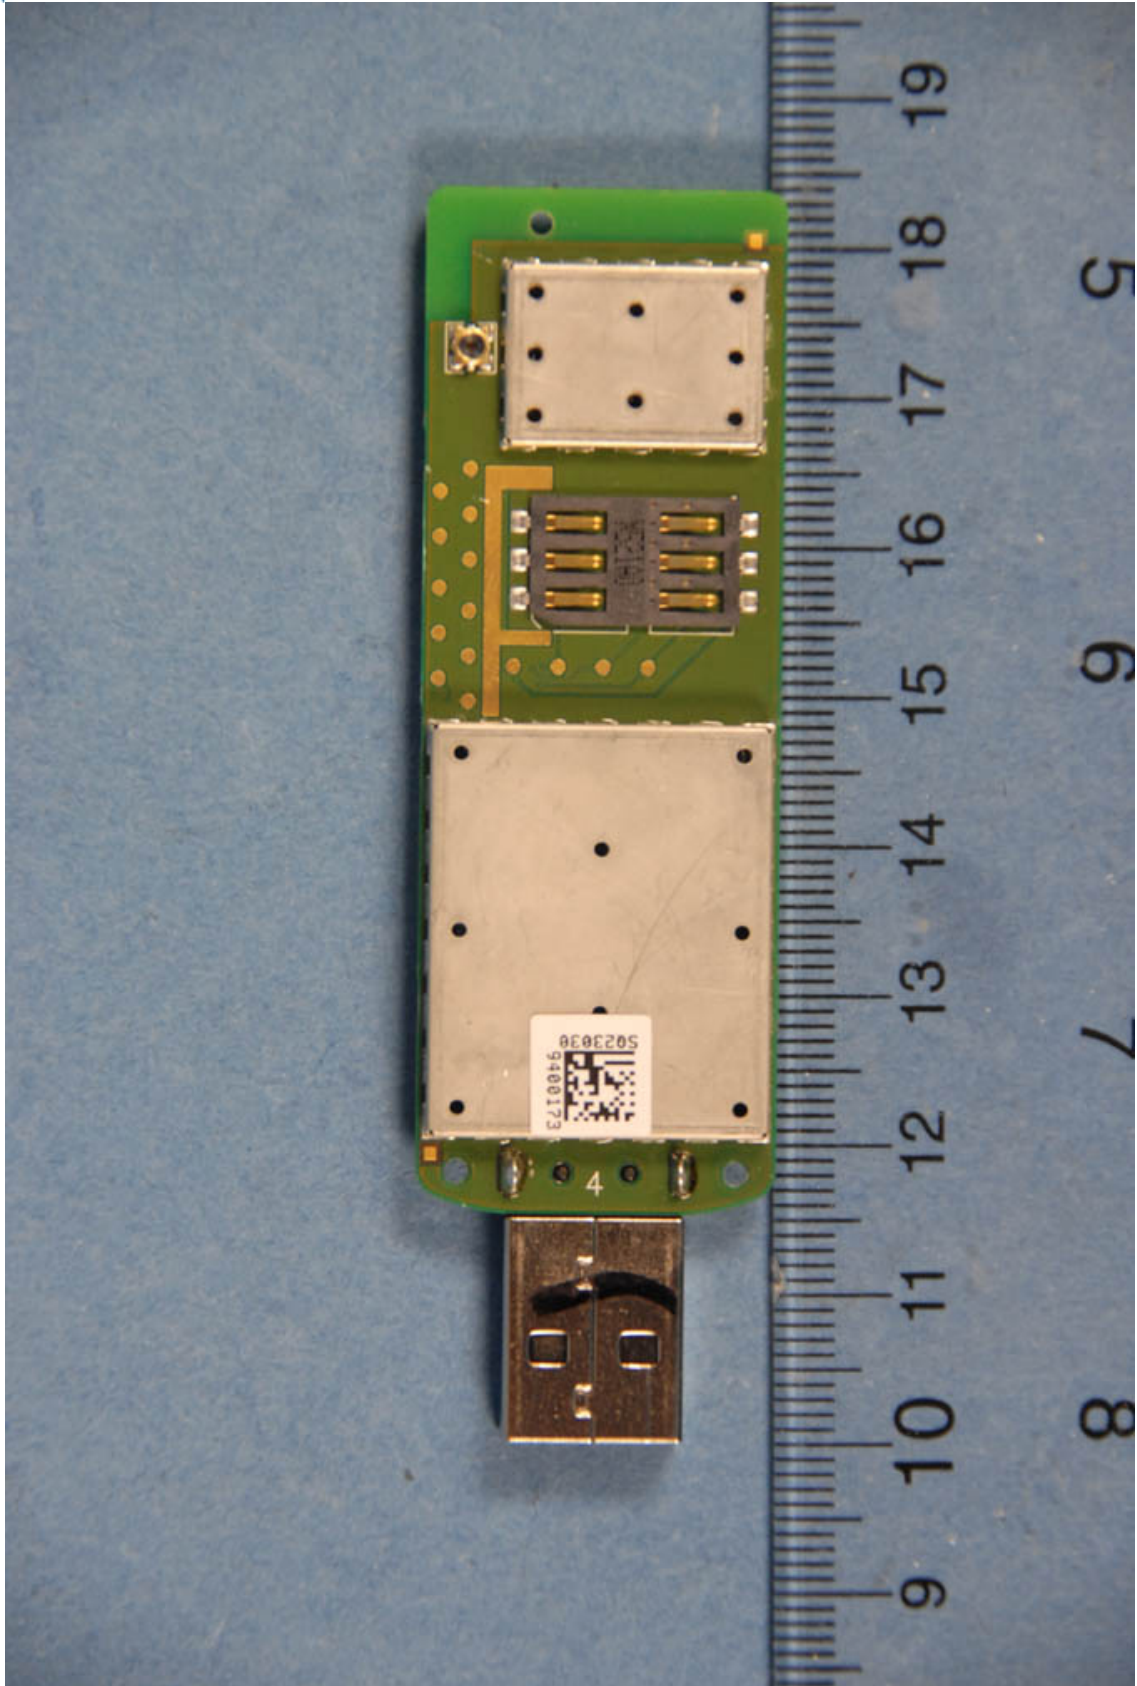

INTERNAL PHOTOGRAPHS

	Novatel Wireless, Inc. FCC ID: NBZNRM-MC935D	Model: MC935D
Internal Photos	EUT Type: 850/1900 GSM/GPRS/EDGE USB Modem	Page 1 of 7

	Novatel Wireless, Inc. FCC ID: NBZNRM-MC935D	Model: MC935D
Internal Photos	EUT Type: 850/1900 GSM/GPRS/EDGE USB Modem	Page 2 of 7

	Novatel Wireless, Inc. FCC ID: NBZNRM-MC935D	Model: MC935D
Internal Photos	EUT Type: 850/1900 GSM/GPRS/EDGE USB Modem	Page 3 of 7

	Novatel Wireless, Inc. FCC ID: NBZNRM-MC935D	Model: MC935D
Internal Photos	EUT Type: 850/1900 GSM/GPRS/EDGE USB Modem	Page 4 of 7

	Novatel Wireless, Inc. FCC ID: NBZNRM-MC935D	Model: MC935D
Internal Photos	EUT Type: 850/1900 GSM/GPRS/EDGE USB Modem	Page 6 of 7