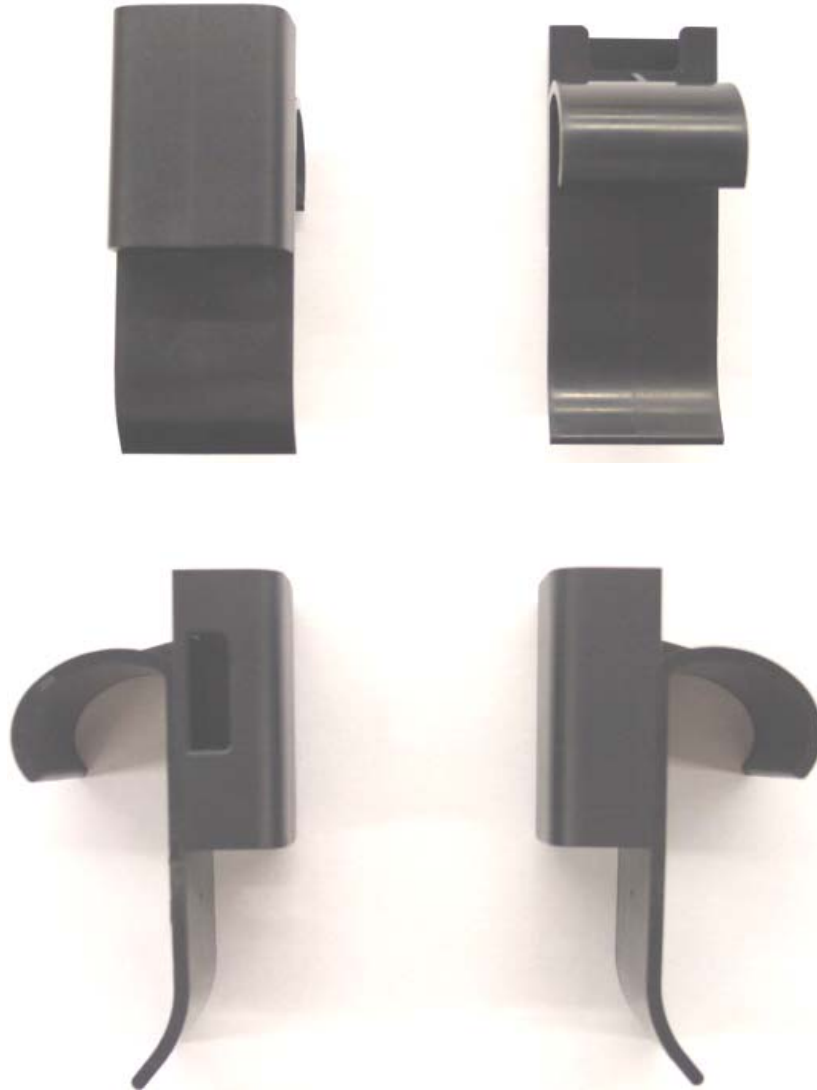

FCC ID: NBZNRM-MC930D  
IC: 3229A-MC930D

**Confidential Novatel Property**

**MC930D External Pictures:**

Top and Bottom view with cap

FCC ID: NBZNRM-MC930D  
IC: 3229A-MC930D

Top and Bottom view without cap

FCC ID: NBZNRM-MC930D  
IC: 3229A-MC930D

Side Views

FCC ID: NBZNRM-MC930D  
IC: 3229A-MC930D

Clip: Top, bottom, and side views

**NOVATEL WIRELESS**

FCC ID: NBZNRM-MC930D  
IC: 3229A-MC930D

Clip with Unit

FCC ID: NBZNRM-MC930D  
IC: 3229A-MC930D

Unit with data cable

**NOVATEL WIRELESS**

FCC ID: NBZNRM-MC930D  
IC: 3229A-MC930D

Unit attached to a laptop screen

FCC ID: NBZNRM-MC930D  
IC: 3229A-MC930D

FCC ID: NBZNRM-MC930D  
IC: 3229A-MC930D