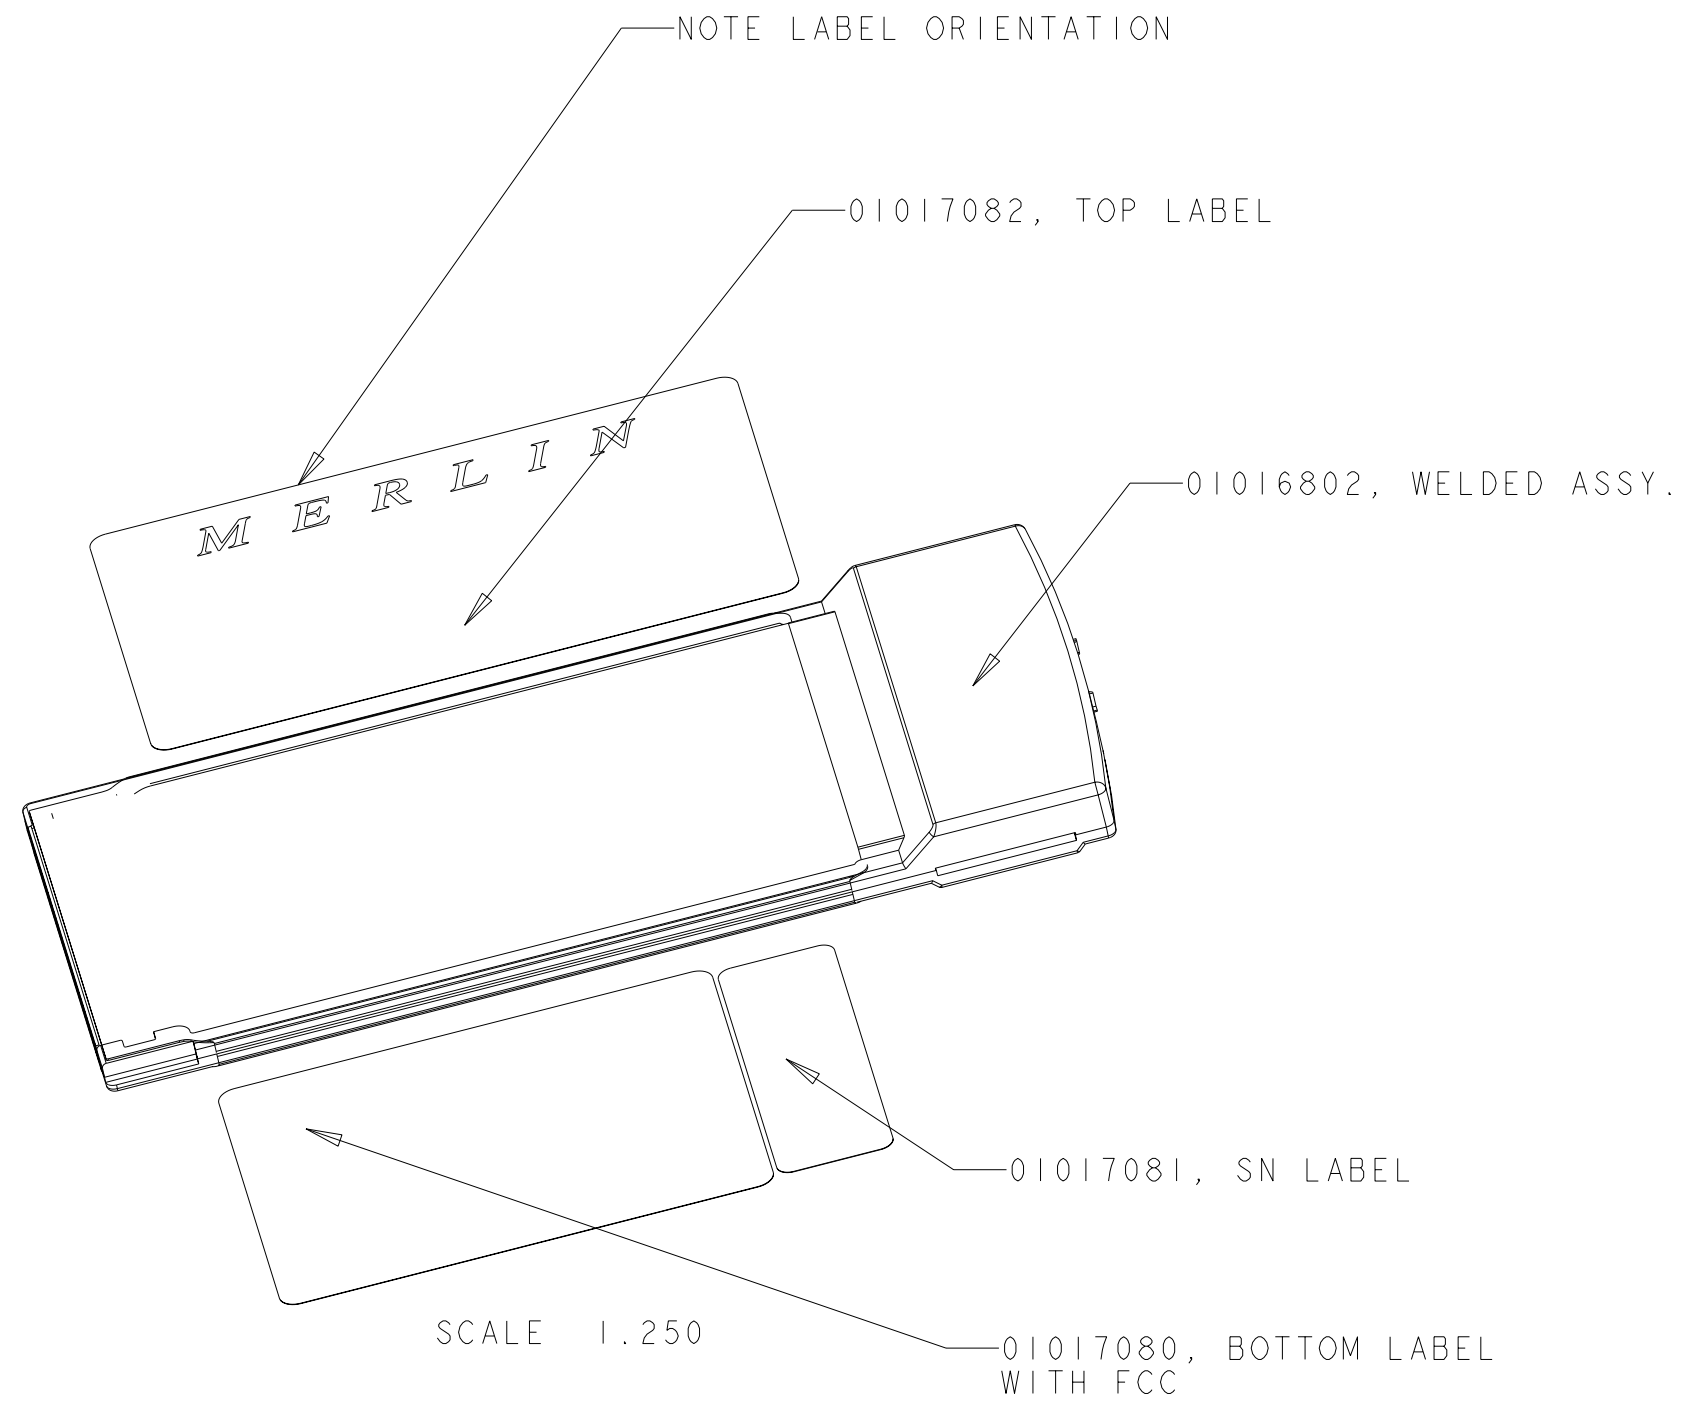

4		3		2		1			
This document contains proprietary information and may not be reproduced or copied without the express written permission of a duly authorized representative of Novatel Wireless Technologies Ltd. Copyright © 2000 Novatel Wireless Technologies Ltd. - All Rights Reserved				ECO	APVD	DWN	DESCRIPTION	DATE	REV
				01067	GM	NW	RELEASE TO REV 1	010228	1

DWN: K. FRAYN	01/02/28	NOVATEL WIRELESS TECHNOLOGIES LTD. CALGARY, ALBERTA CANADA	
CHKD: N. WONG	01/02/28		
APVD: G. MAY	01/02/28		
UNLESS OTHERWISE SPECIFIED: ALL DIMENSIONS ARE IN MM TOLERANCE ON DECIMALS 1 PLACE ±0.30 2 PLACES ±0.15 ANGLES ±0.5° 25.0mm = 1.0"		TITLE: PC CARD ASSY (GPRS PCS)	
THIRD ANGLE		DRAWING NO.: DA-01016804	REV: 1
DRAWING STANDARDS	CAN3-B78.1-M83 CAN/CSA-B78.2-M91	SIZE: B	SCALE: 1.000
		DO NOT SCALE	SHEET 1 OF 2

DRAWING FILENAME: 01016804_PC_CARD

B

A