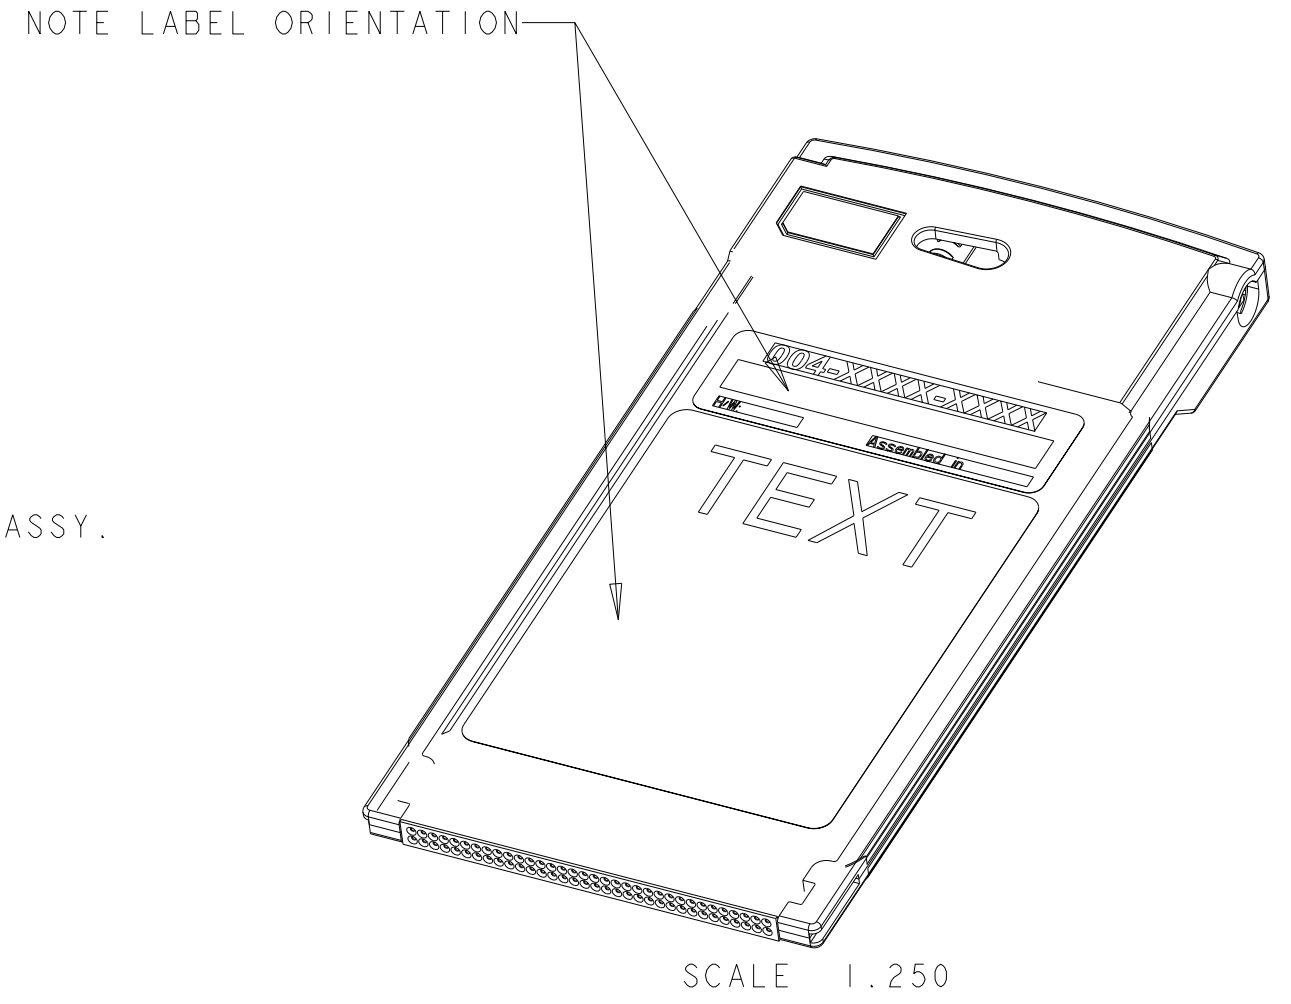

DWN: K. FRAYN	01/02/28	 NOVATEL WIRELESS TECHNOLOGIES LTD. CALGARY, ALBERTA CANADA	
CHKD: N. WONG	01/02/28		
APVD: G. MAY	01/02/28		
UNLESS OTHERWISE SPECIFIED: ALL DIMENSIONS ARE IN MM TOLERANCE ON DECIMALS 1 PLACE ±0.30 2 PLACES ±0.15 ANGLES ±0.5° 25.0mm = 1.0"		TITLE: PC CARD ASSY (GPRS PCS)	
THIRD ANGLE		DRAWING NO.: DA-01016804	REV: 1
DRAWING STANDARDS	CAN3-B78.1-M83 CAN/CSA-B78.2-M91	SIZE: B	SCALE: 1.000
		DO NOT SCALE	SHEET 1 OF 2