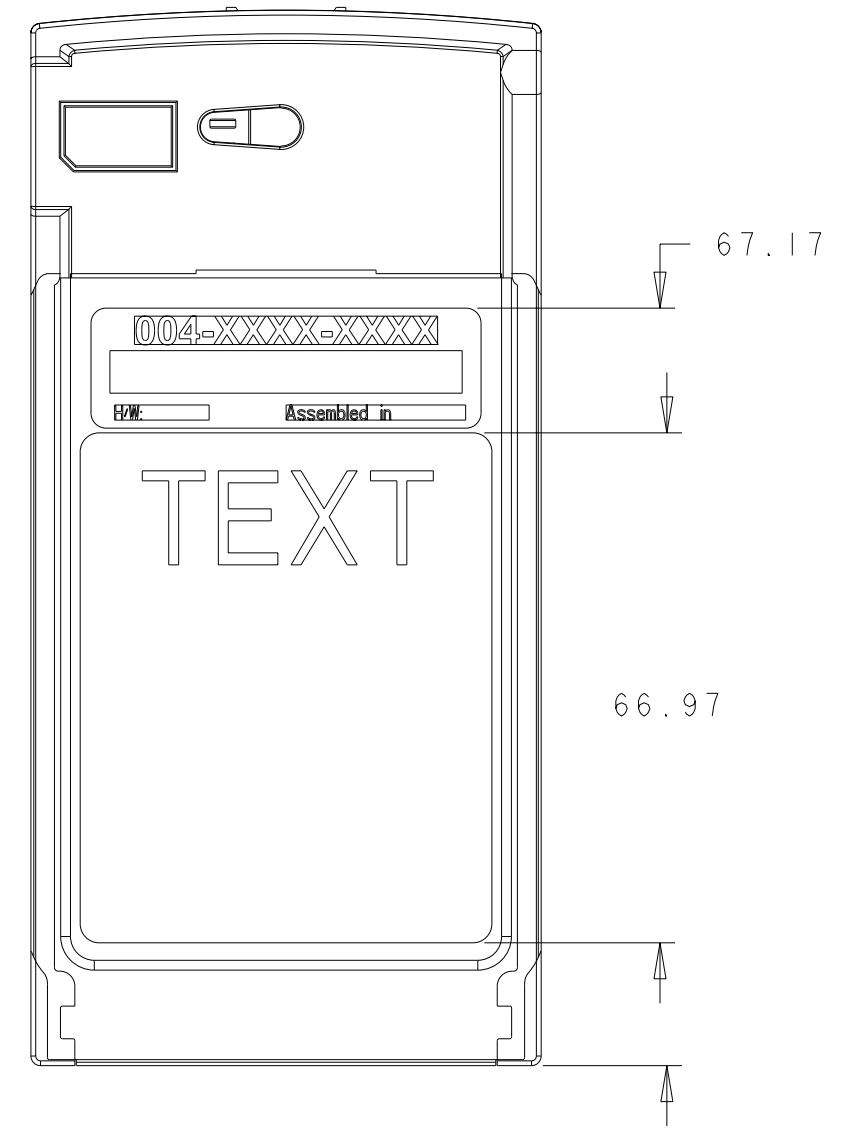

DWN: K. FRAYN	01/02/28	 NOVATEL WIRELESS TECHNOLOGIES LTD. CALGARY, ALBERTA CANADA	
CHKD: N. WONG	01/02/28		
APVD: G. MAY	01/02/28		
UNLESS OTHERWISE SPECIFIED: ALL DIMENSIONS ARE IN MM TOLERANCE ON DECIMALS 1 PLACE ±0.30 2 PLACES ±0.15 ANGLES ±0.5° 25.0mm = 1.0"		TITLE: PC CARD ASSY (GPRS PCS)	
THIRD ANGLE		DRAWING NO.: DA-01016804	REV: 1
DRAWING STANDARDS	CAN3-B78.1-M83 CAN/CSA-B78.2-M91	SIZE: B	SCALE: 1.000
		DO NOT SCALE	SHEET 1 OF 2

ECO	APVD	DWN	DESCRIPTION	DATE	REV
01067	GM	NW	RELEASED TO REV 1	010228	1

DWN: K. FRAYN	01/02/28	 NOVATEL WIRELESS TECHNOLOGIES LTD. CALGARY, ALBERTA CANADA	
CHKD: N. WONG	01/02/28		
APVD: G. MAY	01/02/28		
UNLESS OTHERWISE SPECIFIED: ALL DIMENSIONS ARE IN MM TOLERANCE ON DECIMALS 1 PLACE ±0.30 2 PLACES ±0.15 ANGLES ±0.5° 25.0mm = 1.0"		TITLE: PC CARD ASSY (GPRS PCS)	
THIRD ANGLE 	DRAWING NO.:	DA-01016804	REV: 1
DRAWING STANDARDS: CAN3-B78.1-M83 CAN/CSA-B78.2-M91	SIZE: B	SCALE: 1.000	DO NOT SCALE SHEET 2 OF 2