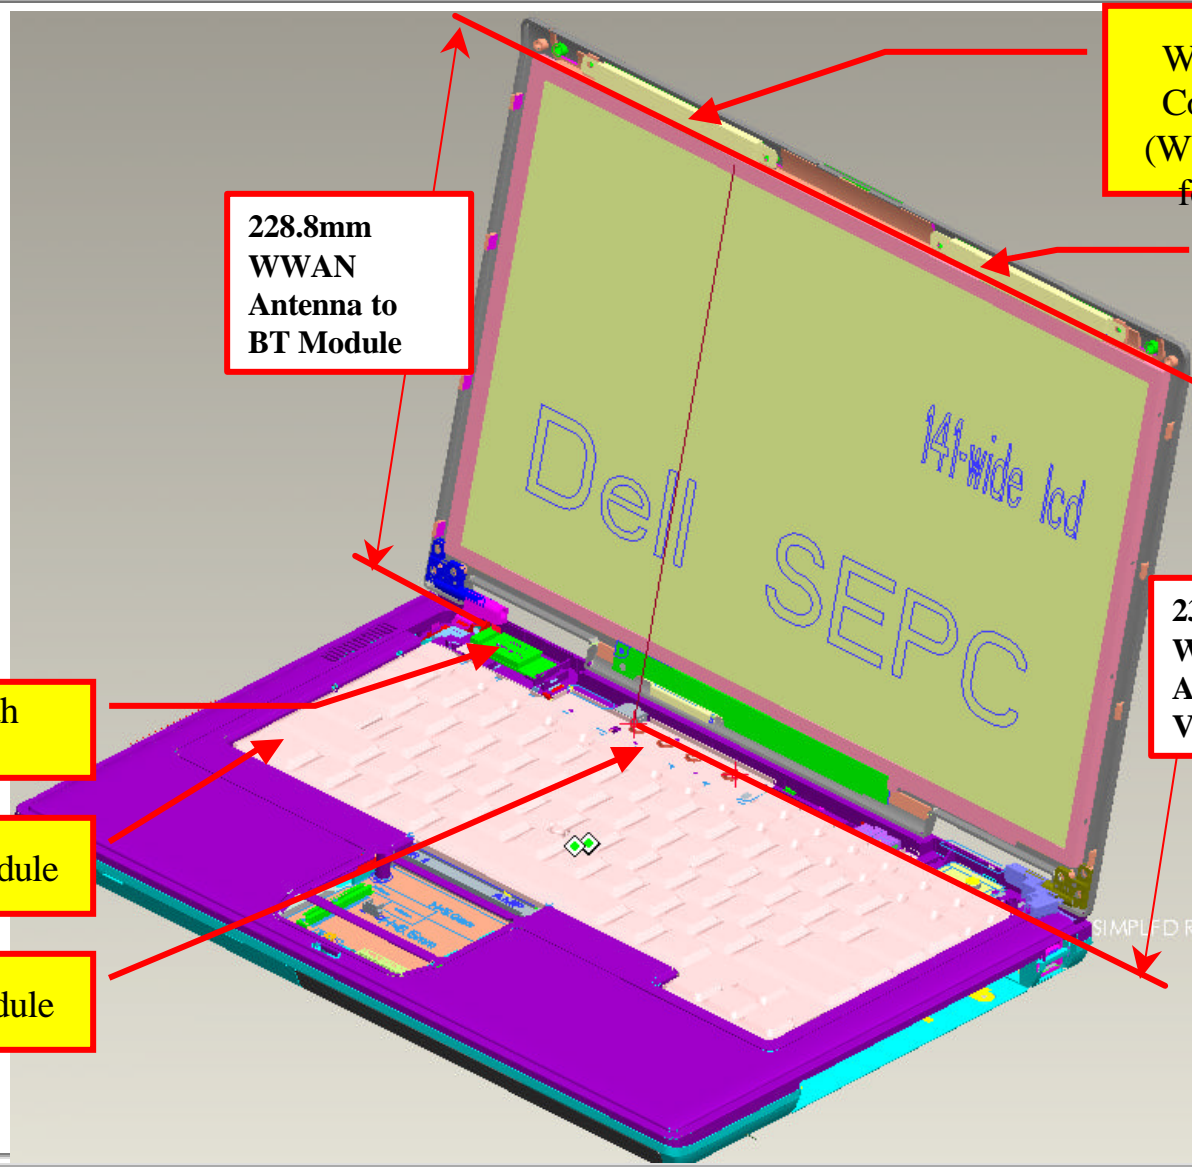

14.1" Platform: Antenna Location for Latitude

(Briscoe AMT and K-Swiss)

228.8mm
WWAN
Antenna to
BT Module

Left
WWAN/WLAN
Combo Antenna
(WWAN: Tx &Rx
for 850, 1900)

Right
WWAN/WLAN
Combo Antenna (Tx
&Rx 900, 1800,
2100)

231.6mm
WWAN
Antenna to
Volume button

Blue Tooth
Module

WWAN Module

WLAN Module

SIMPLED R