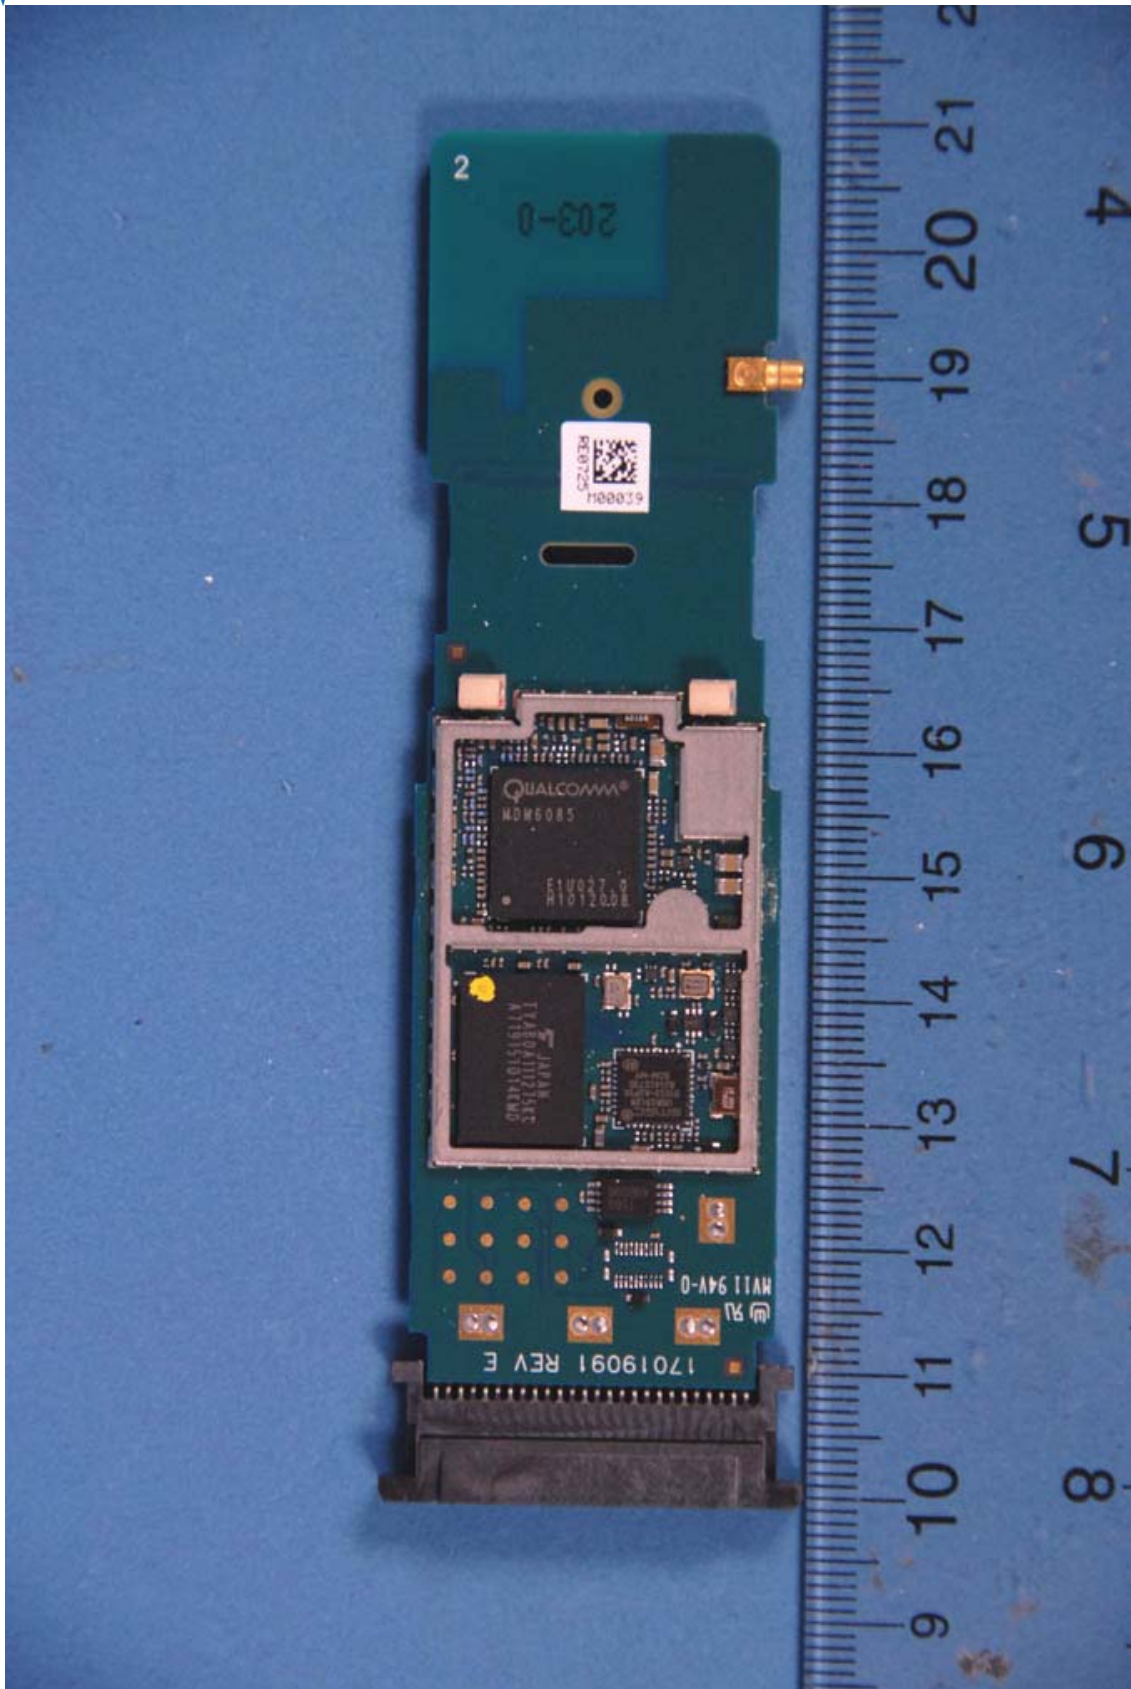

INTERNAL PHOTOGRAPHS

	<p>NOVATEL WIRELESS INC. FCC ID: NBZNRM-CC208</p>	<p>Model: CC208</p>
<p>Internal Photos</p>	<p>EUT Type: Cellular/PCS CDMA/EvDO and WiMAX Mobile Hotspot</p>	<p>Page 1 of 8</p>

	NOVATEL WIRELESS INC. FCC ID: NBZNRM-CC208	Model: CC208
Internal Photos	EUT Type: Cellular/PCS CDMA/EvDO and WiMAX Mobile Hotspot	Page 3 of 8

	<p>NOVATEL WIRELESS INC. FCC ID: NBZNRM-CC208</p>	<p>Model: CC208</p>
<p>Internal Photos</p>	<p>EUT Type: Cellular/PCS CDMA/EvDO and WiMAX Mobile Hotspot</p>	<p>Page 4 of 8</p>

	NOVATEL WIRELESS INC. FCC ID: NBZNRM-CC208	Model: CC208
Internal Photos	EUT Type: Cellular/PCS CDMA/EvDO and WiMAX Mobile Hotspot	Page 5 of 8

	NOVATEL WIRELESS INC. FCC ID: NBZNRM-CC208	Model: CC208
Internal Photos	EUT Type: Cellular/PCS CDMA/EvDO and WiMAX Mobile Hotspot	Page 6 of 8

	NOVATEL WIRELESS INC. FCC ID: NBZNRM-CC208	Model: CC208
Internal Photos	EUT Type: Cellular/PCS CDMA/EvDO and WiMAX Mobile Hotspot	Page 7 of 8

 <p>PCTEST ENGINEERING LABORATORY, INC.</p>	NOVATEL WIRELESS INC. FCC ID: NBZNRM-CC208	Model: CC208
Internal Photos	EUT Type: Cellular/PCS CDMA/EvDO and WiMAX Mobile Hotspot	Page 8 of 8