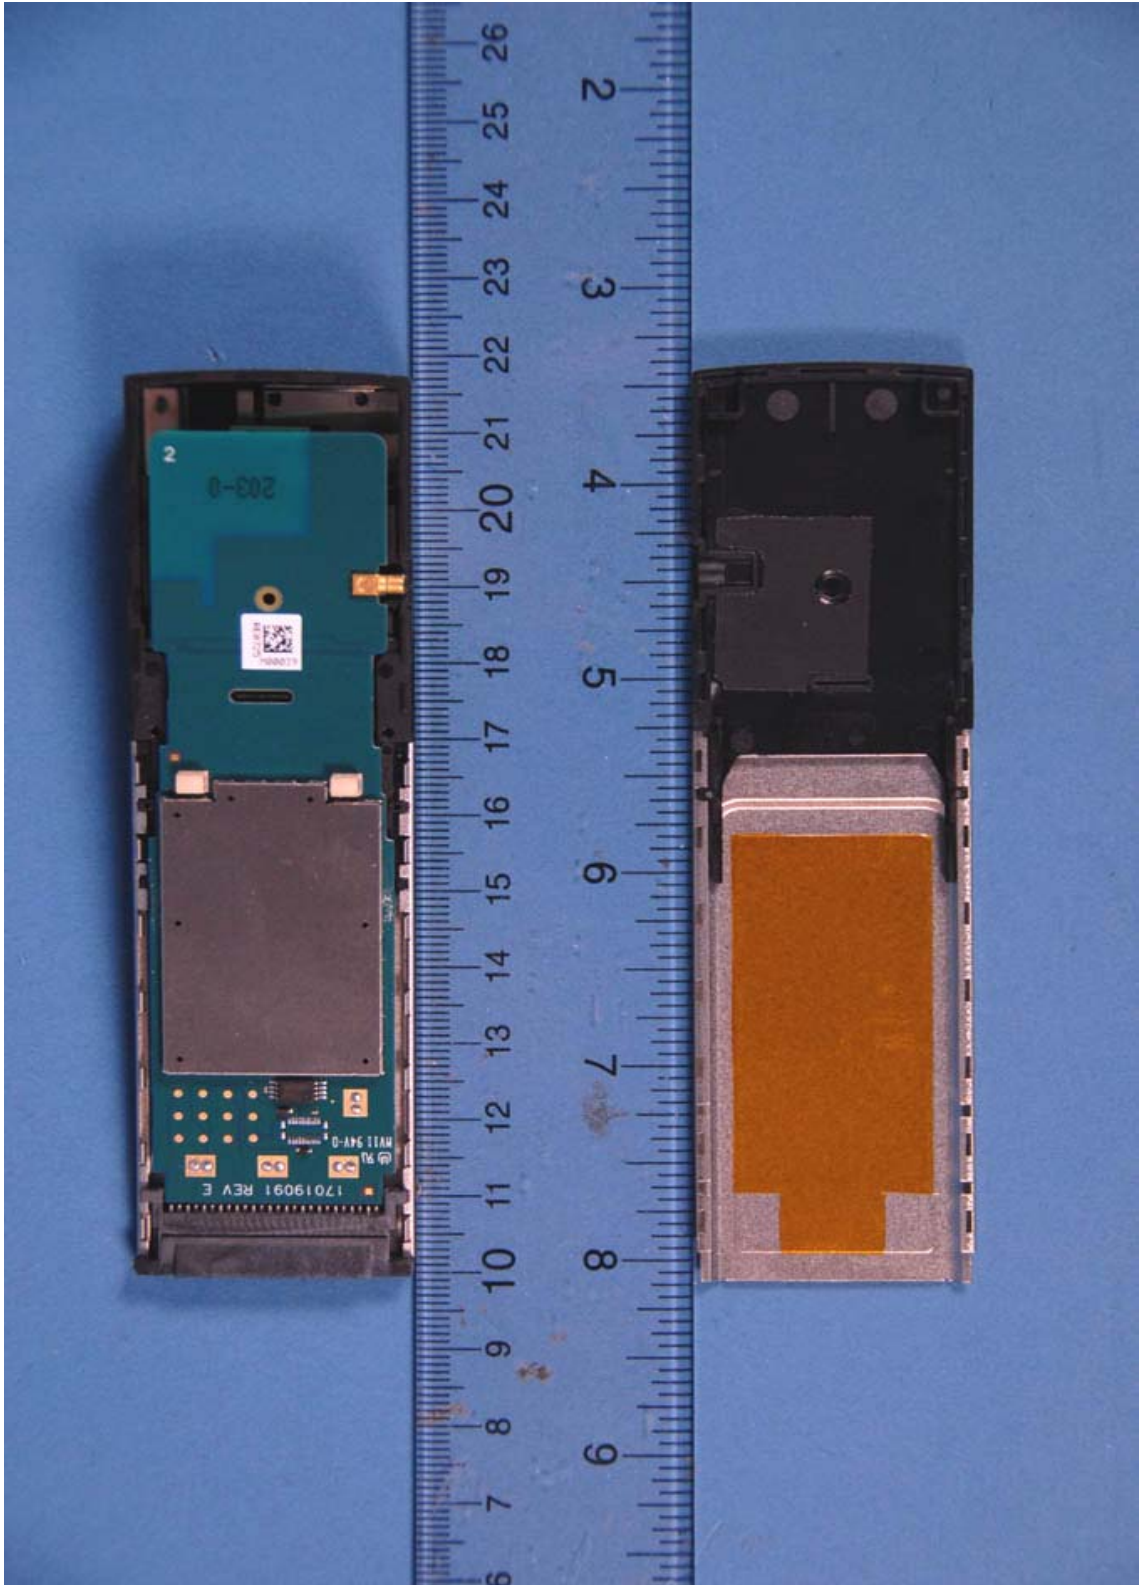

INTERNAL PHOTOGRAPHS

	<p>NOVATEL WIRELESS INC. FCC ID: NBZNRM-CC208</p>	<p>Model: CC208</p>
<p>Internal Photos</p>	<p>EUT Type: Cellular/PCS CDMA/EvDO and WiMAX Mobile Hotspot</p>	<p>Page 1 of 8</p>

	NOVATEL WIRELESS INC. FCC ID: NBZNRM-CC208	Model: CC208
Internal Photos	EUT Type: Cellular/PCS CDMA/EvDO and WiMAX Mobile Hotspot	Page 3 of 8

	<p>NOVATEL WIRELESS INC. FCC ID: NBZNRM-CC208</p>	<p>Model: CC208</p>
<p>Internal Photos</p>	<p>EUT Type: Cellular/PCS CDMA/EvDO and WiMAX Mobile Hotspot</p>	<p>Page 4 of 8</p>

	NOVATEL WIRELESS INC. FCC ID: NBZNRM-CC208	Model: CC208
Internal Photos	EUT Type: Cellular/PCS CDMA/EvDO and WiMAX Mobile Hotspot	Page 5 of 8

	NOVATEL WIRELESS INC. FCC ID: NBZNRM-CC208	Model: CC208
Internal Photos	EUT Type: Cellular/PCS CDMA/EvDO and WiMAX Mobile Hotspot	Page 6 of 8

	NOVATEL WIRELESS INC. FCC ID: NBZNRM-CC208	Model: CC208
Internal Photos	EUT Type: Cellular/PCS CDMA/EvDO and WiMAX Mobile Hotspot	Page 7 of 8

 <p>PCTEST ENGINEERING LABORATORY, INC.</p>	NOVATEL WIRELESS INC. FCC ID: NBZNRM-CC208	Model: CC208
Internal Photos	EUT Type: Cellular/PCS CDMA/EvDO and WiMAX Mobile Hotspot	Page 8 of 8