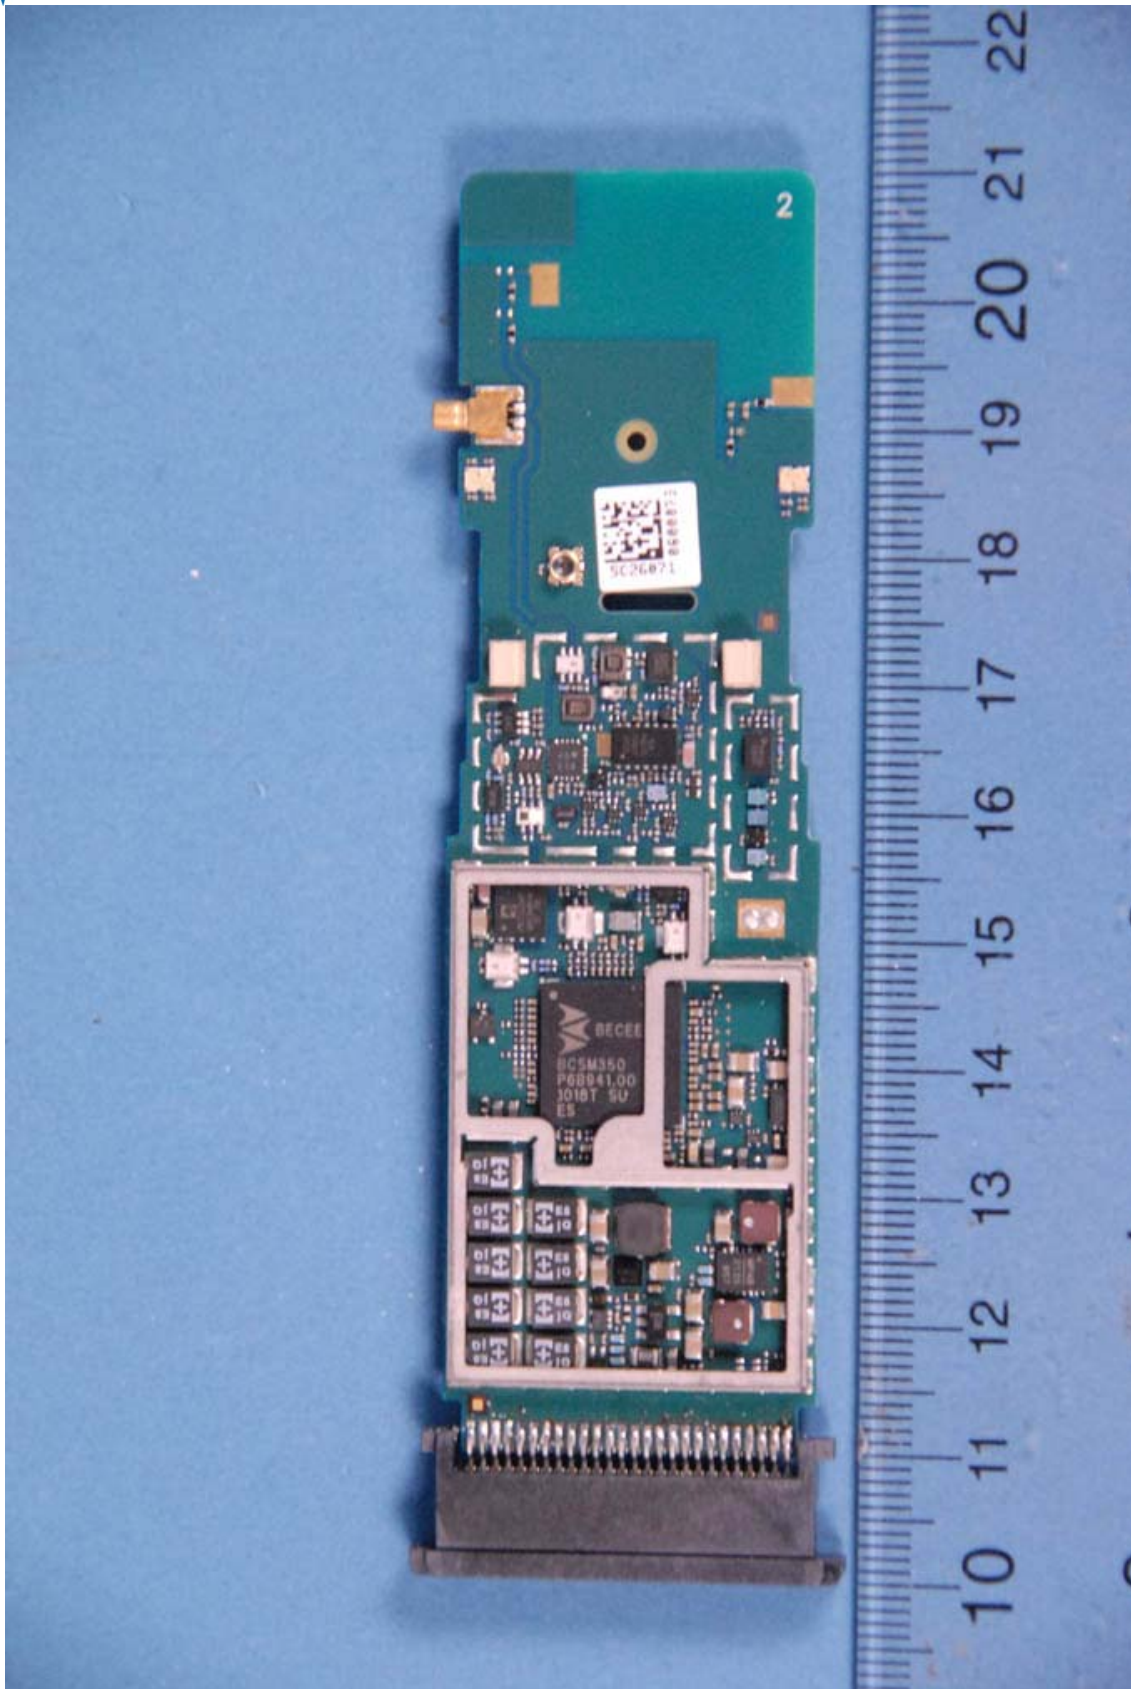

INTERNAL PHOTOGRAPHS

	<p>NOVATEL WIRELESS INC. FCC ID: NBZNRM-CC208</p>	<p>Model: CC208</p>
<p>Internal Photos</p>	<p>EUT Type: Cellular/PCS CDMA/EvDO and WiMAX Mobile Hotspot</p>	<p>Page 1 of 8</p>

	NOVATEL WIRELESS INC. FCC ID: NBZNRM-CC208	Model: CC208
Internal Photos	EUT Type: Cellular/PCS CDMA/EvDO and WiMAX Mobile Hotspot	Page 3 of 8

	<p>NOVATEL WIRELESS INC. FCC ID: NBZNRM-CC208</p>	<p>Model: CC208</p>
<p>Internal Photos</p>	<p>EUT Type: Cellular/PCS CDMA/EvDO and WiMAX Mobile Hotspot</p>	<p>Page 4 of 8</p>

	NOVATEL WIRELESS INC. FCC ID: NBZNRM-CC208	Model: CC208
Internal Photos	EUT Type: Cellular/PCS CDMA/EvDO and WiMAX Mobile Hotspot	Page 5 of 8

	NOVATEL WIRELESS INC. FCC ID: NBZNRM-CC208	Model: CC208
Internal Photos	EUT Type: Cellular/PCS CDMA/EvDO and WiMAX Mobile Hotspot	Page 6 of 8

	NOVATEL WIRELESS INC. FCC ID: NBZNRM-CC208	Model: CC208
Internal Photos	EUT Type: Cellular/PCS CDMA/EvDO and WiMAX Mobile Hotspot	Page 7 of 8

 <p>PCTEST ENGINEERING LABORATORY, INC.</p>	NOVATEL WIRELESS INC. FCC ID: NBZNRM-CC208	Model: CC208
Internal Photos	EUT Type: Cellular/PCS CDMA/EvDO and WiMAX Mobile Hotspot	Page 8 of 8