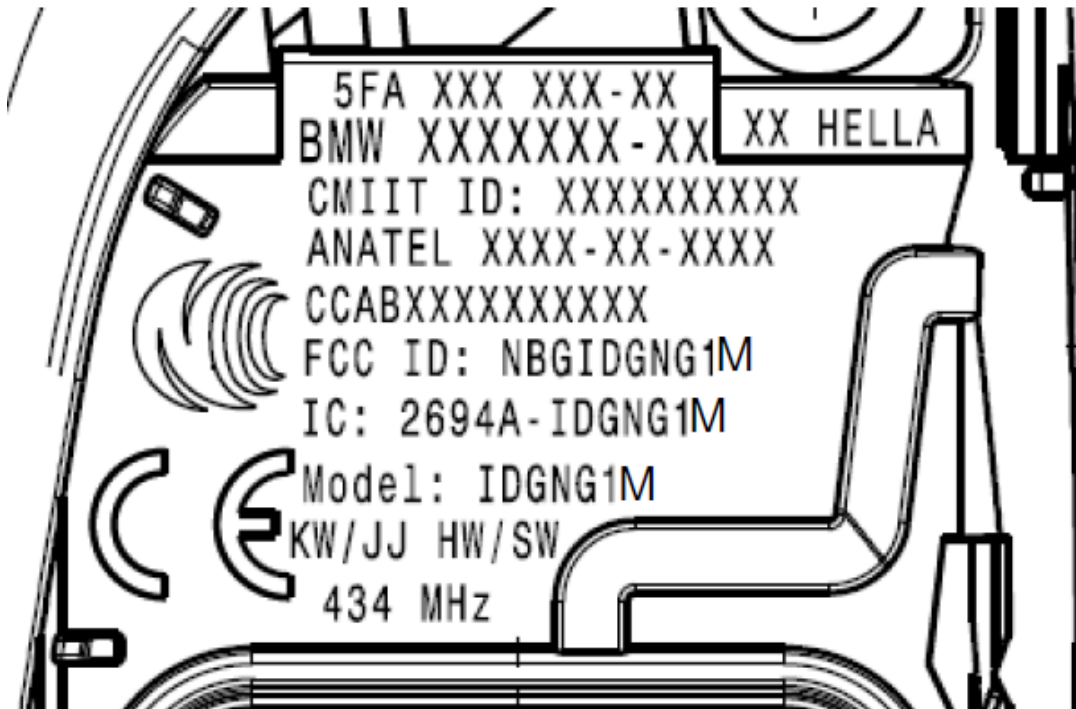

# HELLA GmbH & Co. KGaA

---

FCC ID.: NBGIDGNG1M

The FCC ID and DoC Label will be placed on the equipment as shown in the photograph below.

## FCC ID Label