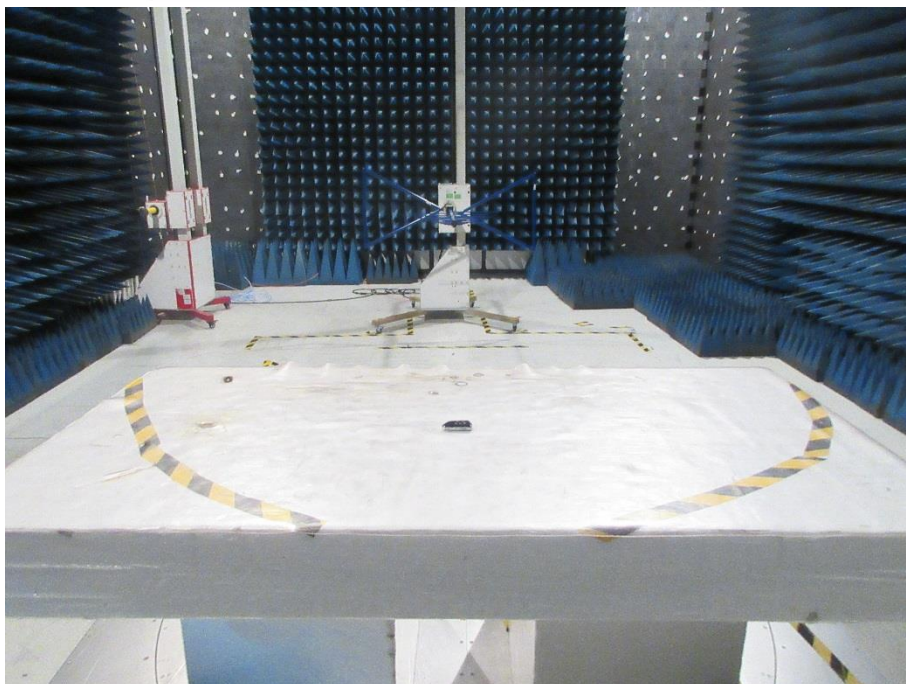

## Test Setup photo

Model name: FS19S

UWB Radiation below 30MHz

UWB Radiation 30MHz-1000MHz

### UWB Radiation Above 1GHz

### UWB Radiation 18G-40G