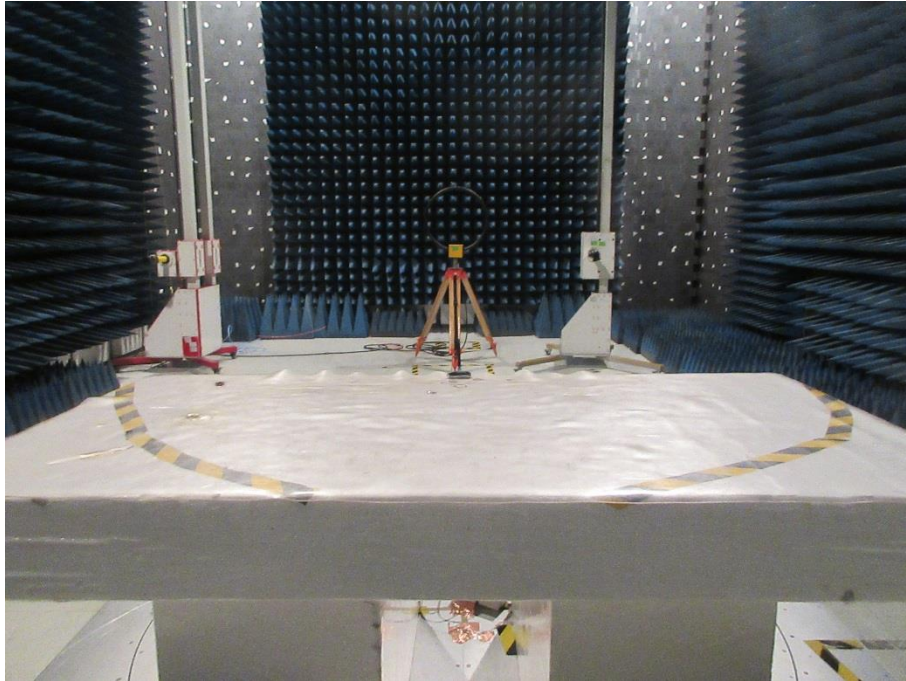

## Test Setup photo

Model name: FS19S

UWB Radiation below 30MHz

UWB Radiation 30MHz-1000MHz

### UWB Radiation Above 1GHz

### UWB Radiation 18G-40G