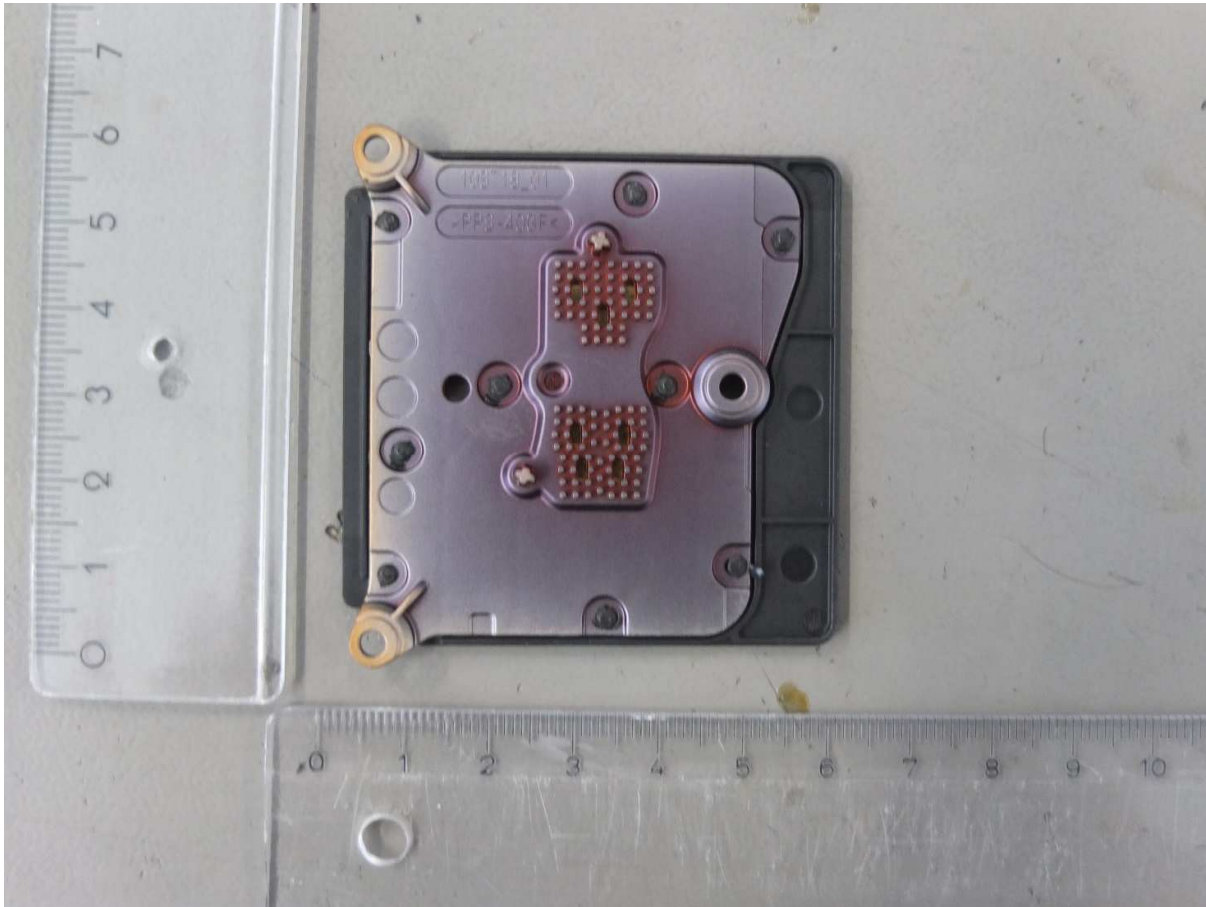

HELLA GmbH & Co. KGaA
Rixbecker Straße 75
59552 Lippstadt /
Germany

RS6.0 – internal pictures
FCC ID: NBG01RS60B1
IC: 2694A-RS60B1; HVIN: RS6.0-B1