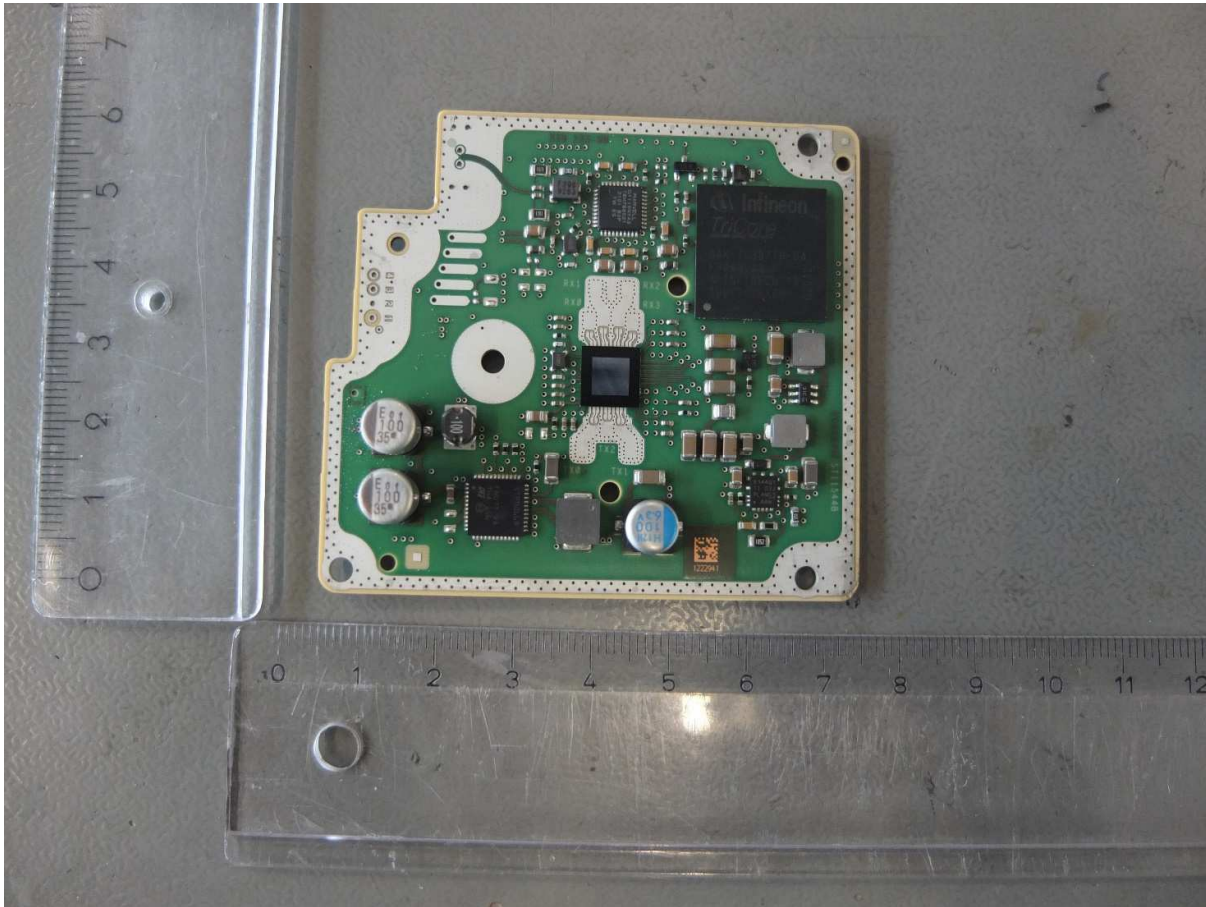

HELLA GmbH & Co. KGaA
Rixbecker Straße 75
59552 Lippstadt /
Germany

RS6.0 – internal pictures
FCC ID: NBG01RS60B1
IC: 2694A-RS60B1; HVIN: RS6.0-B1