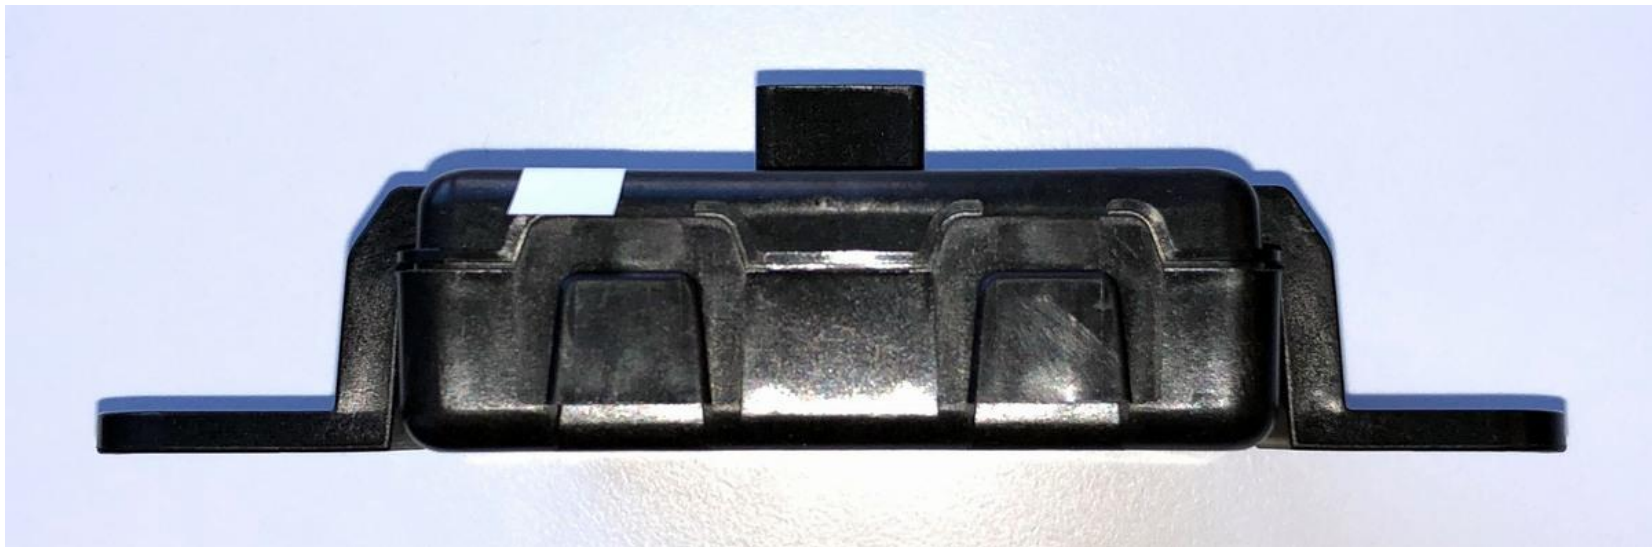

# HELLA Component 4 of system 37W

Mod. **013854**, external, down view (with label draft):

Mod. 013854, external, up view (connector):

Mod. 013854, external, side view bottom:

Mod. 013854, external, side view top:

Mod. 013854, external, side view left:

Mod. 013854, external, side view right: