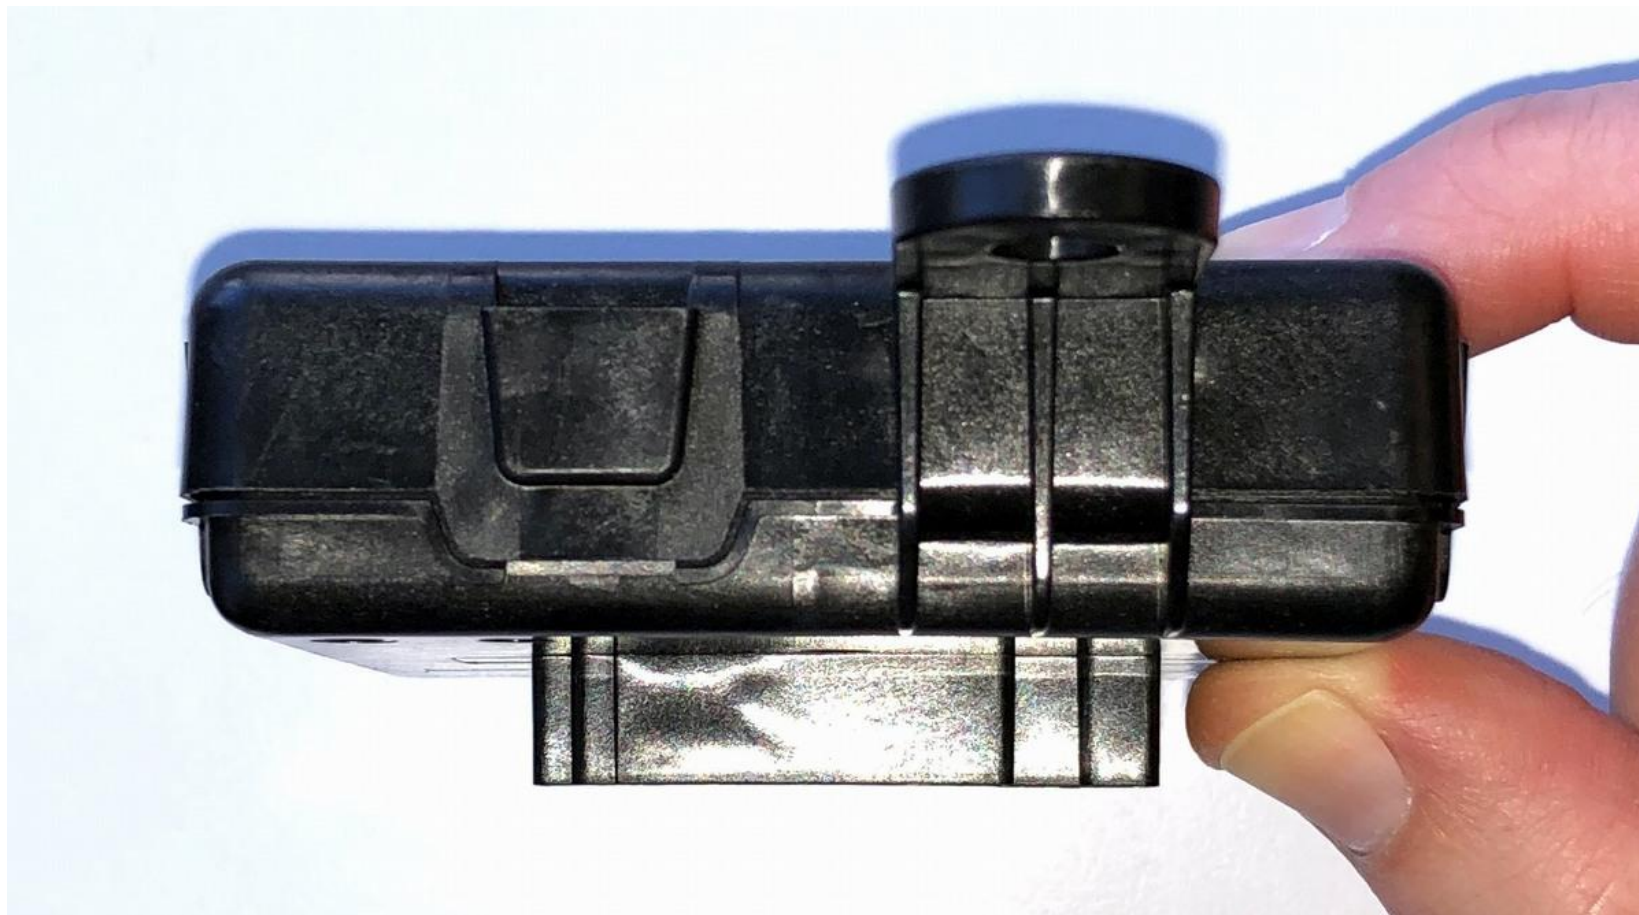

# HELLA Component 4 of system 37W

Mod. **013854**, external, down view (with label draft):

Mod. 013854, external, up view (connector):

Mod. 013854, external, side view bottom:

Mod. 013854, external, side view top:

Mod. 013854, external, side view left:

Mod. 013854, external, side view right: