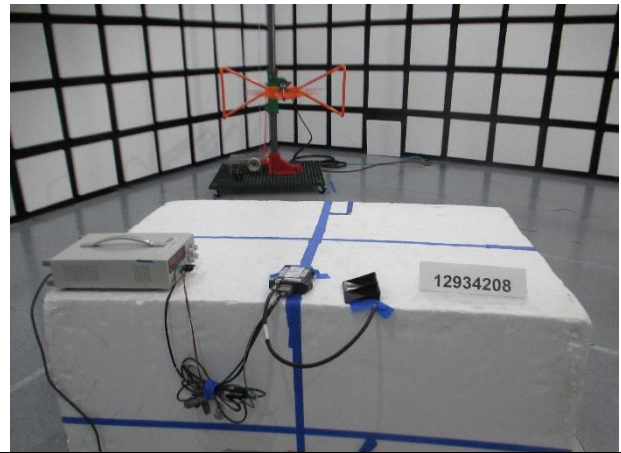

### RADIATED EMISSIONS MEASUREMENT SETUP FOR NEXT GEN ECU: INTERNAL ANTENNA

RADIATED FRONT PHOTO (BELOW 1 GHz)

RADIATED BACK PHOTO (BELOW 1 GHz)

RADIATED FRONT PHOTO (1-18 GHz)

RADIATED BACK PHOTO (1-18 GHz)

**RADIATED EMISSIONS MEASUREMENT SETUP FOR NEXT GEN ECU: EXTERNAL ANTENNA**

RADIATED FRONT PHOTO (BELOW 1 GHz)

RADIATED BACK PHOTO (BELOW 1 GHz)

RADIATED FRONT PHOTO (1-18 GHz)

RADIATED BACK PHOTO (1-18 GHz)