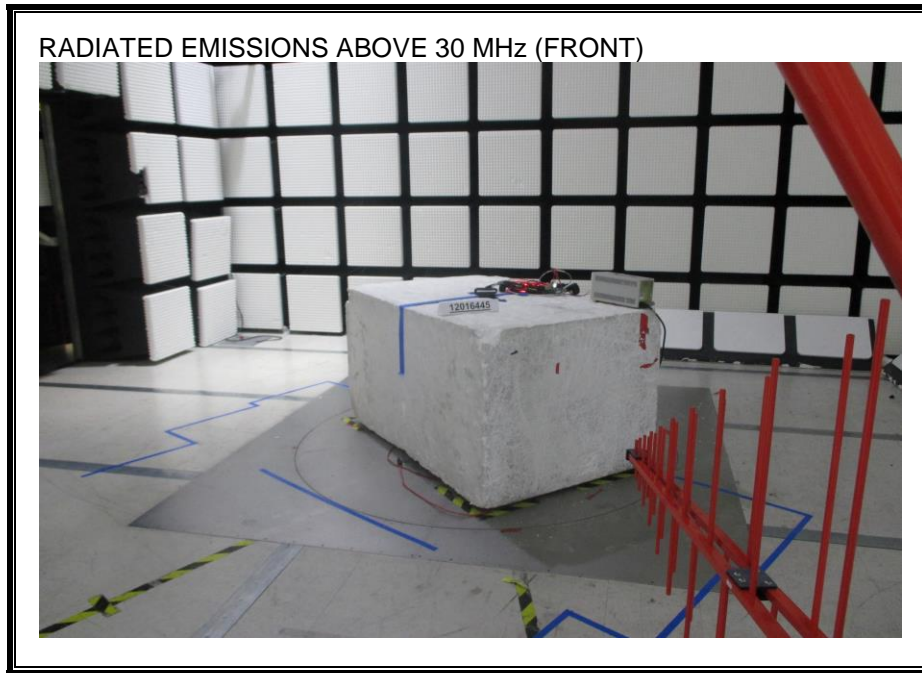

9. SETUP PHOTOS

RADIATED EMISSION FOR PORTABLE CONFIGURATION

RADIATED EMISSION BELOW 30 MHz

RADIATED EMISSION ABOVE 30 MHz

RADIATED EMISSION ABOVE 1 GHz

END OF REPORT