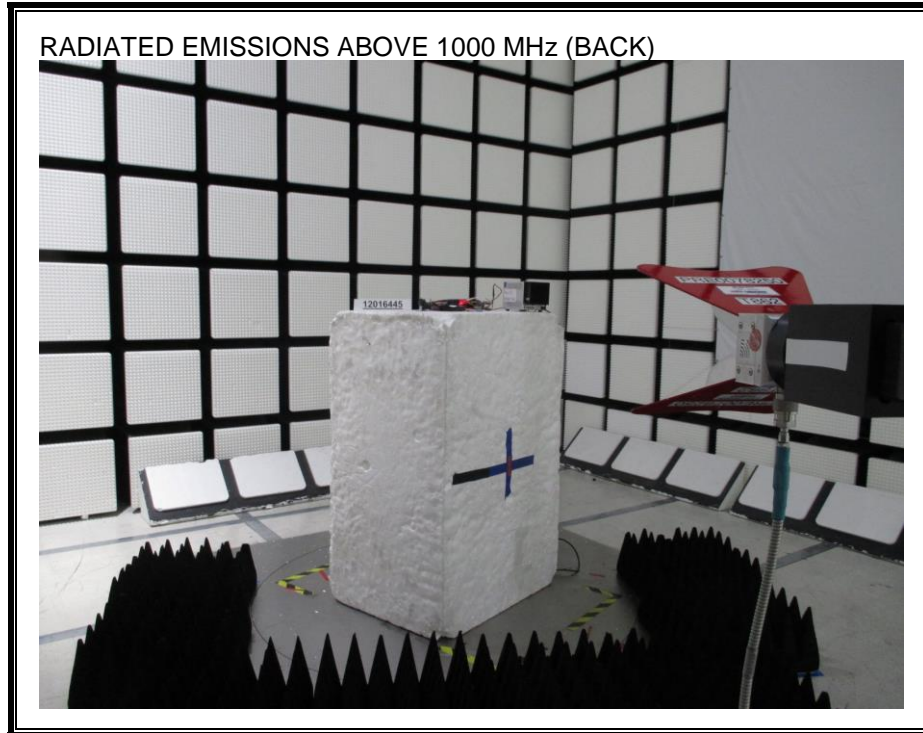

9. SETUP PHOTOS

RADIATED EMISSION FOR PORTABLE CONFIGURATION

RADIATED EMISSION BELOW 30 MHz

RADIATED EMISSION ABOVE 30 MHz

RADIATED EMISSION ABOVE 1 GHz

END OF REPORT