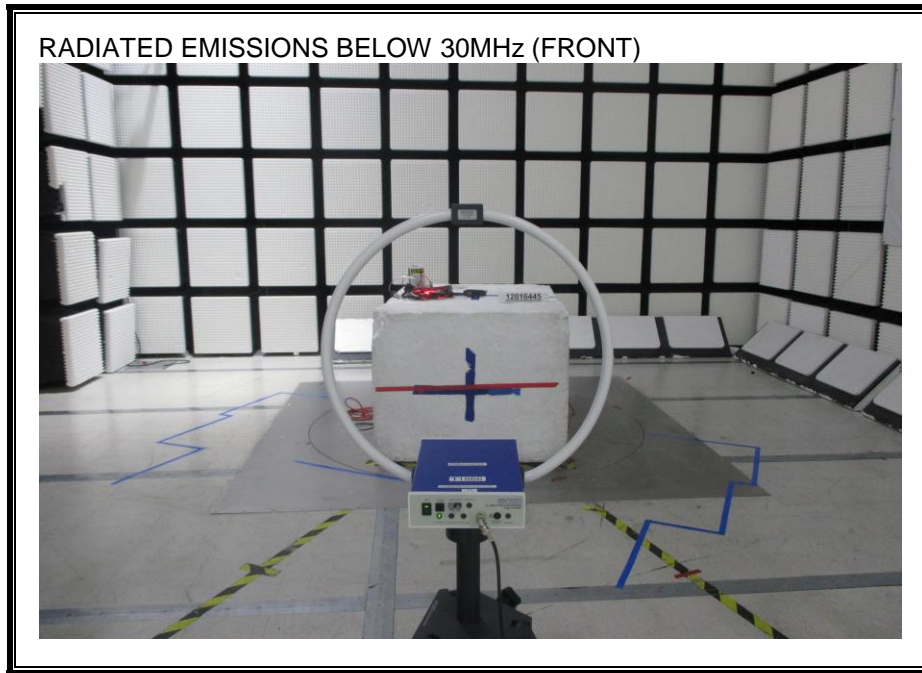

9. SETUP PHOTOS

RADIATED EMISSION FOR PORTABLE CONFIGURATION

RADIATED EMISSION BELOW 30 MHz

RADIATED EMISSION ABOVE 30 MHz

RADIATED EMISSION ABOVE 1 GHz

END OF REPORT