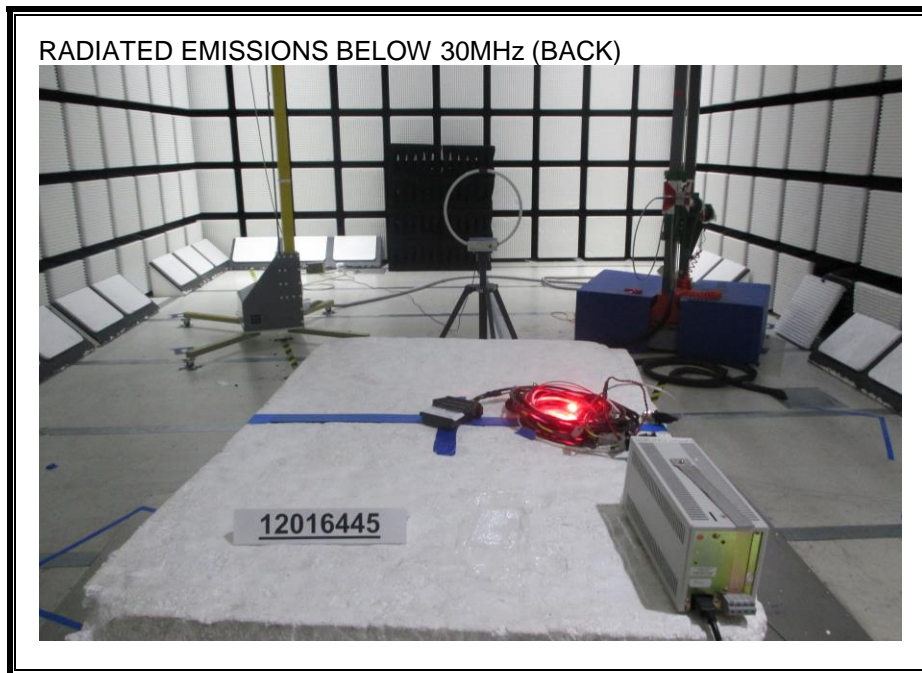

9. SETUP PHOTOS

RADIATED EMISSION FOR PORTABLE CONFIGURATION

RADIATED EMISSION BELOW 30 MHz

RADIATED EMISSION ABOVE 30 MHz

RADIATED EMISSION ABOVE 1 GHz

END OF REPORT