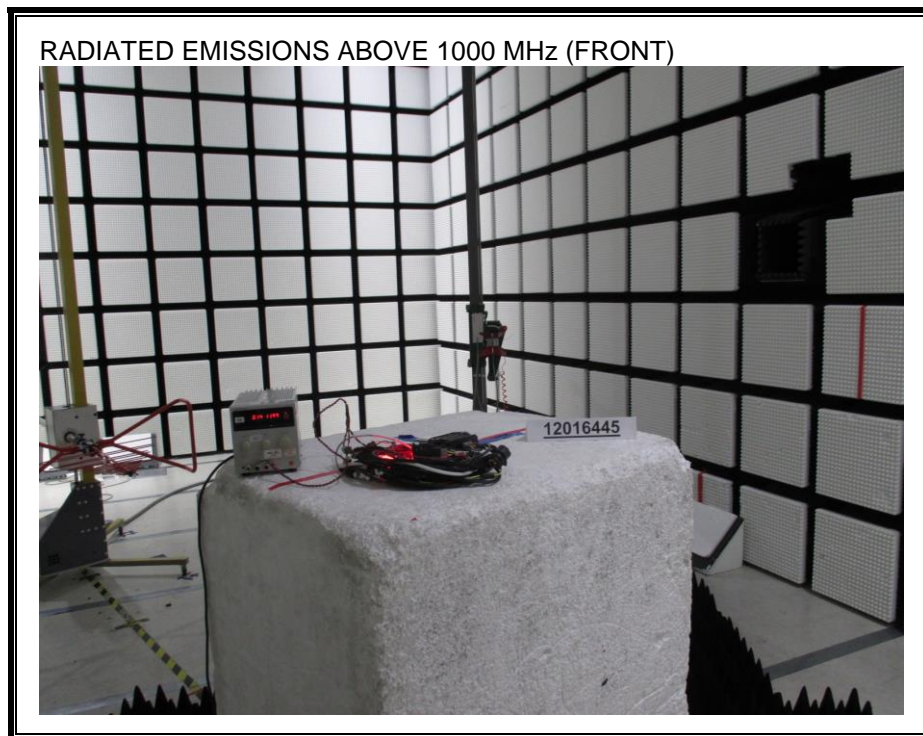

9. SETUP PHOTOS

RADIATED EMISSION FOR PORTABLE CONFIGURATION

RADIATED EMISSION BELOW 30 MHz

RADIATED EMISSION ABOVE 30 MHz

RADIATED EMISSION ABOVE 1 GHz

END OF REPORT