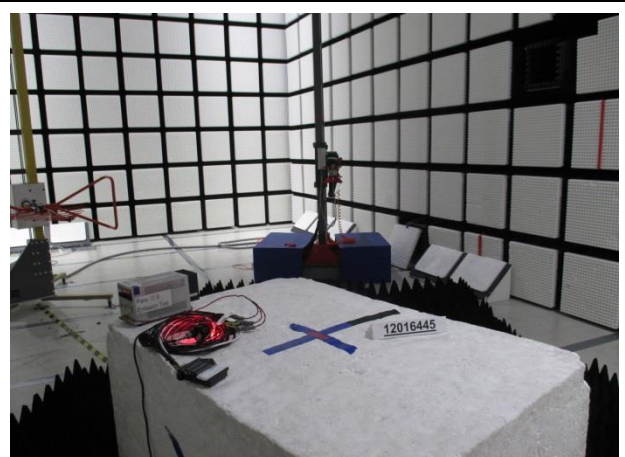

#### RADIATED EMISSIONS MEASUREMENT SETUP FOR NEXT GEN ECU

RADIATED FRONT PHOTO (BELOW 1 GHz)

RADIATED BACK PHOTO (BELOW 1 GHz)

RADIATED FRONT PHOTO (1-18 GHz)

RADIATED BACK PHOTO (1-18 GHz)

**RADIATED EMISSIONS MEASUREMENT SETUP FOR SMART ANTENNA**

RADIATED FRONT PHOTO (BELOW 1 GHz)

RADIATED BACK PHOTO (BELOW 1 GHz)

RADIATED FRONT PHOTO (ABOVE 1 GHz)

RADIATED BACK PHOTO (ABOVE 1 GHz)

**END OF REPORT**