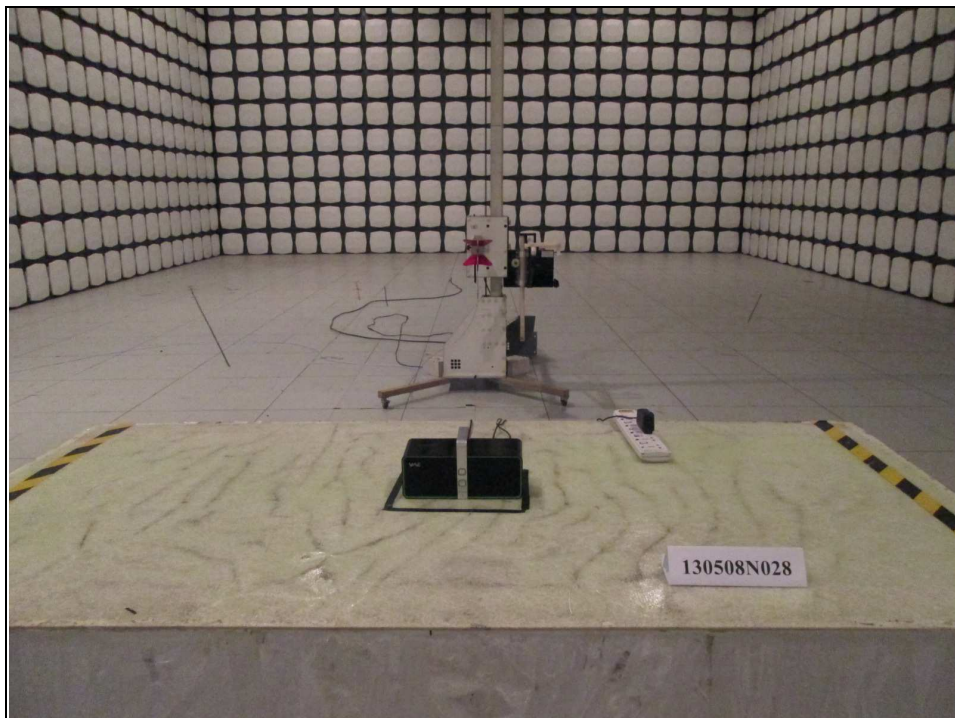

**BUREAU
VERITAS**

Test Report No.: RF130528N028

SET-UP FOR RADIATED EMISSION TEST

Frequency Range < 30MHz~1GHz >

Frequency Range < Above 1GHz >

**BUREAU
VERITAS**

Test Report No.: RF130528N028

SET-UP FOR CONDUCTED EMISSION TEST