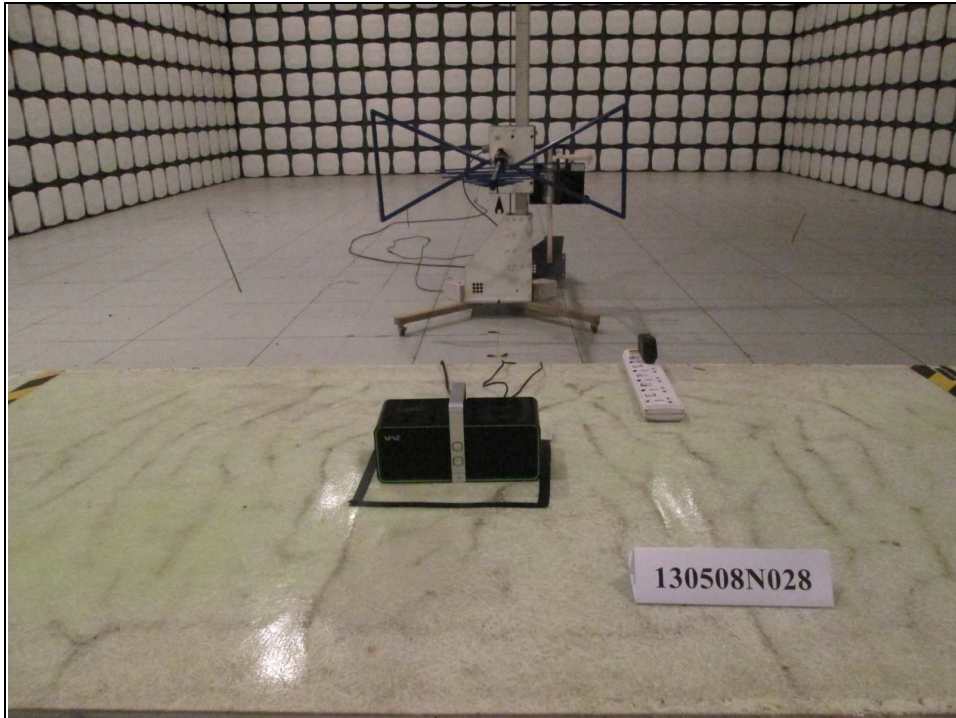

**BUREAU
VERITAS**

Test Report No.: RF130528N028

SET-UP FOR RADIATED EMISSION TEST

Frequency Range < 30MHz~1GHz >

Frequency Range < Above 1GHz >

**BUREAU
VERITAS**

Test Report No.: RF130528N028

SET-UP FOR CONDUCTED EMISSION TEST