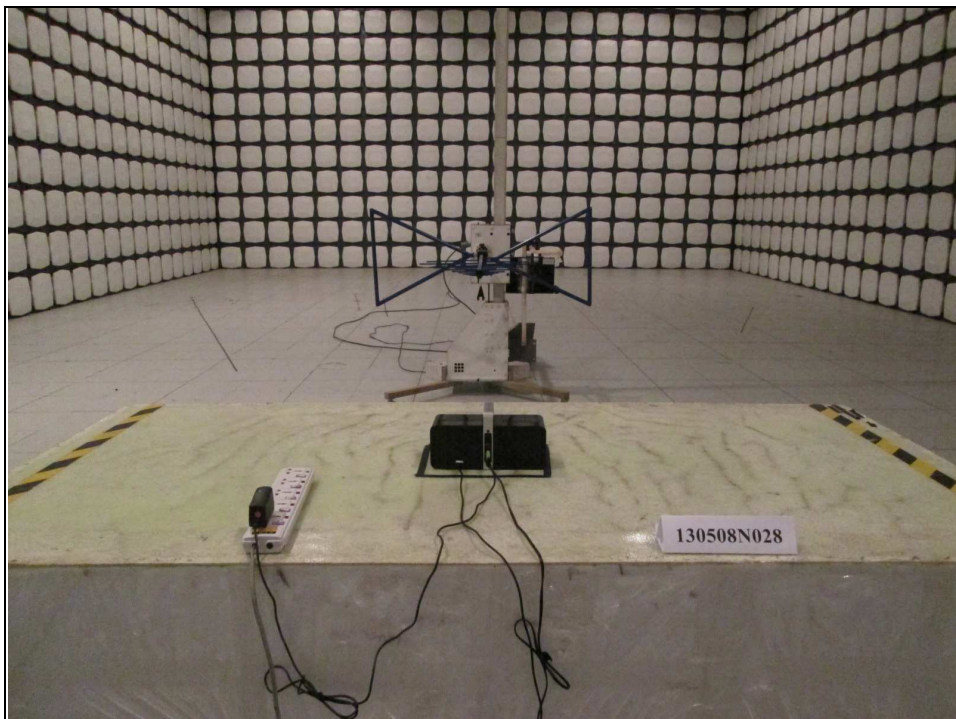

**BUREAU
VERITAS**

Test Report No.: RF130528N028

SET-UP FOR RADIATED EMISSION TEST

Frequency Range < 30MHz~1GHz >

Frequency Range < Above 1GHz >

**BUREAU
VERITAS**

Test Report No.: RF130528N028

SET-UP FOR CONDUCTED EMISSION TEST