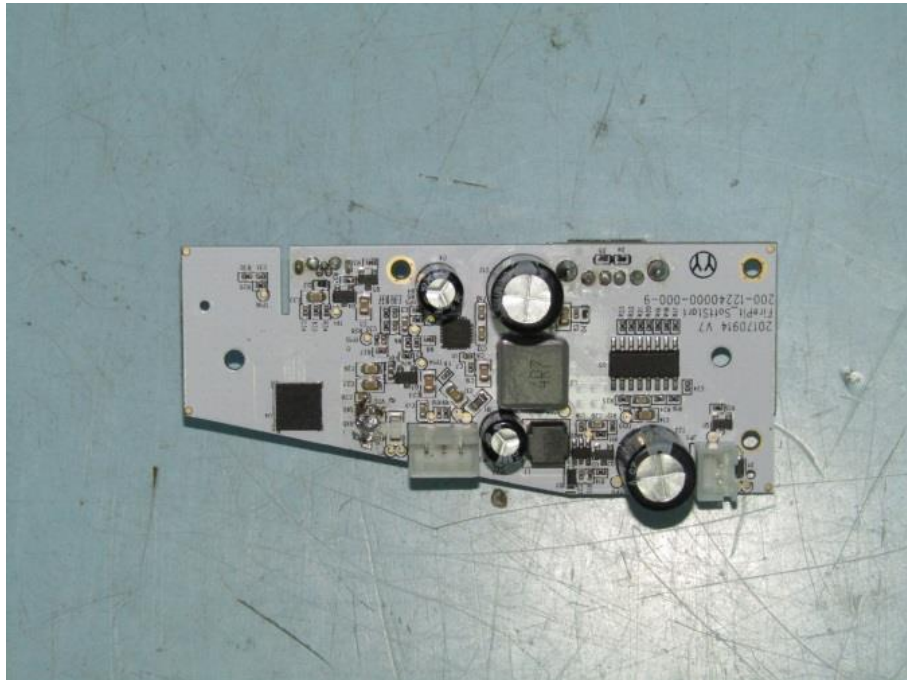

Internal Photo

FCC ID: N9ZFPB

ISED: 23414-FPB

Inside View of The Product

Inner Circuit Top View

BT antenna