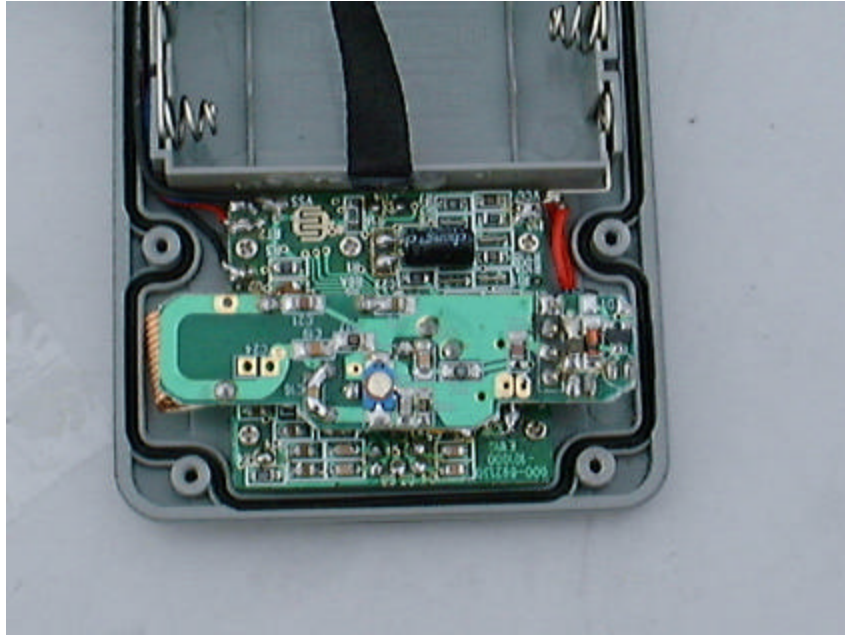

FCC ID: N9Z-NU-601
PHOTOGRAPH OF THE PRODUCT

INNER CIRCUIT TOP VIEW

INNER CIRCUIT BOTTOM VIEW