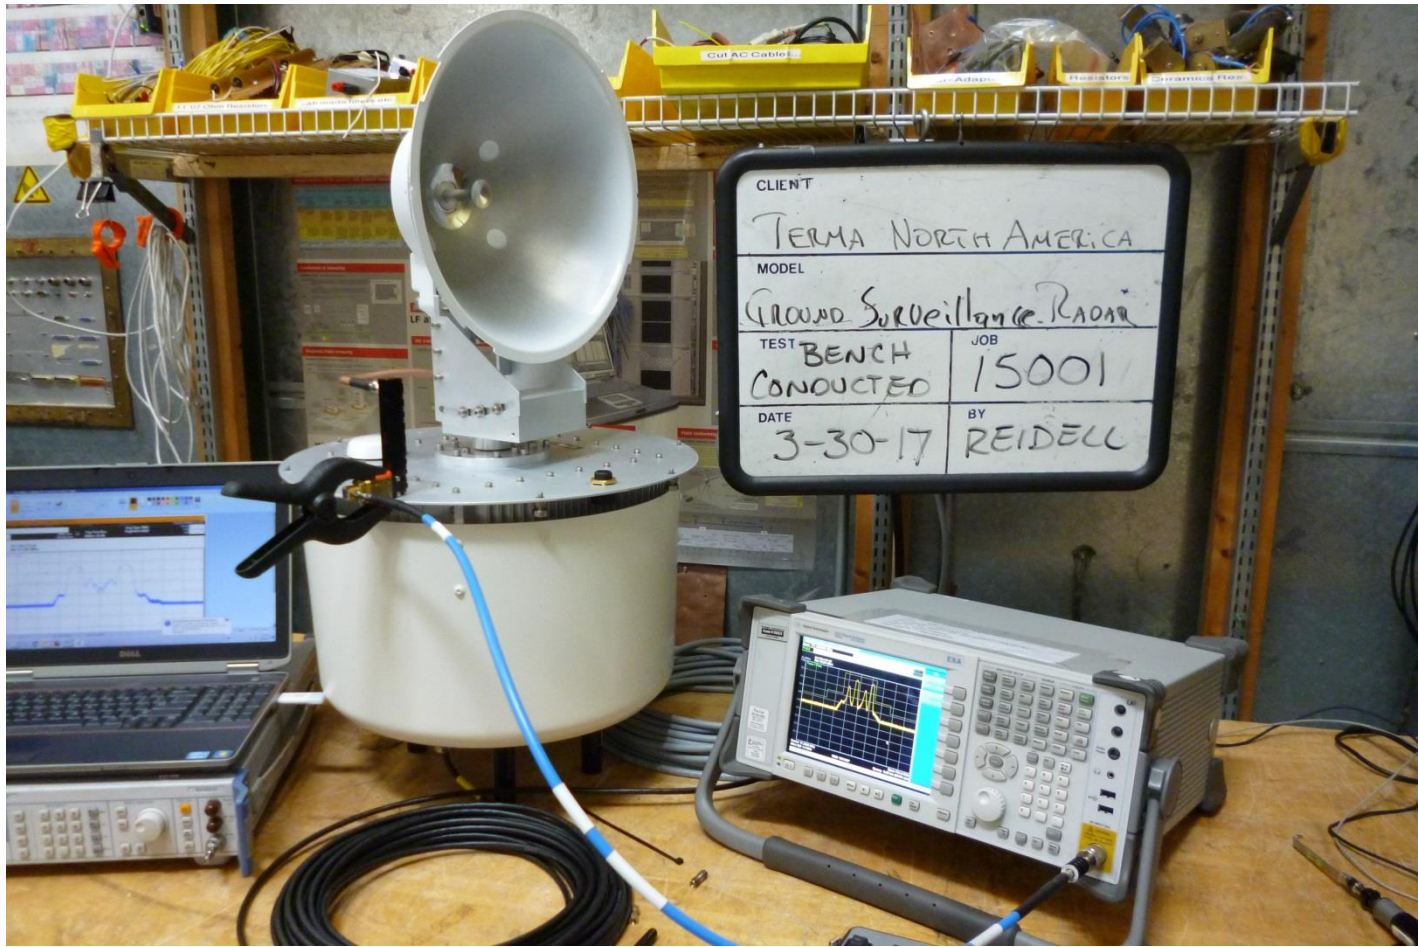

Bench Conducted 1

Bench Conducted 2

CE front

CE side

CE telco front

CE telco side 1

CE telco side 2

CLIENT	
TERMA NORTH AMERICA	
MODEL	
GROUND SURVEILLANCE RADAR	
TEST	JOB
RE	15001
DATE	BY
3/28/17	E. RODRIGUEZ

RE Back

RE Front

RE Front >1GHz

RE Rear > 1GHz