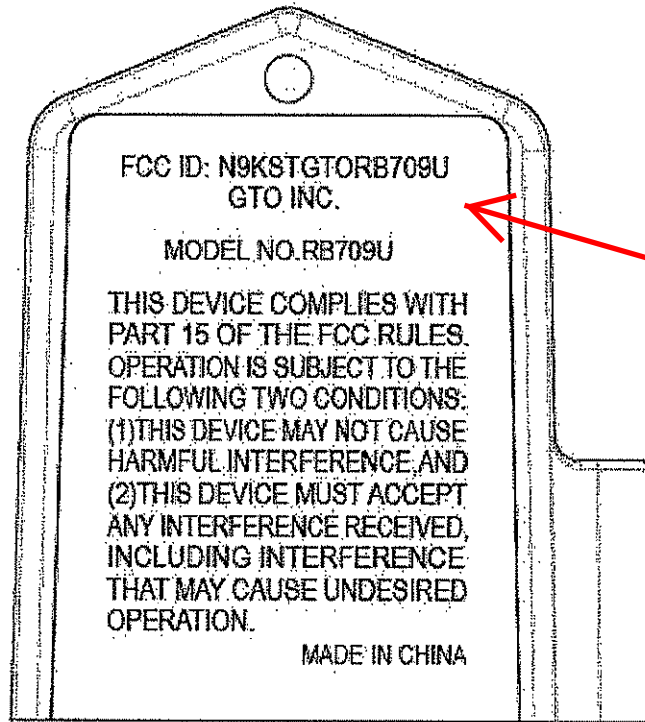

LABELS

FCC ID: N9KSTGTORB709U

[FCC Label as textured at the back of RB709U]

Label Location
& Label Size:
38.2 x 54.6mm