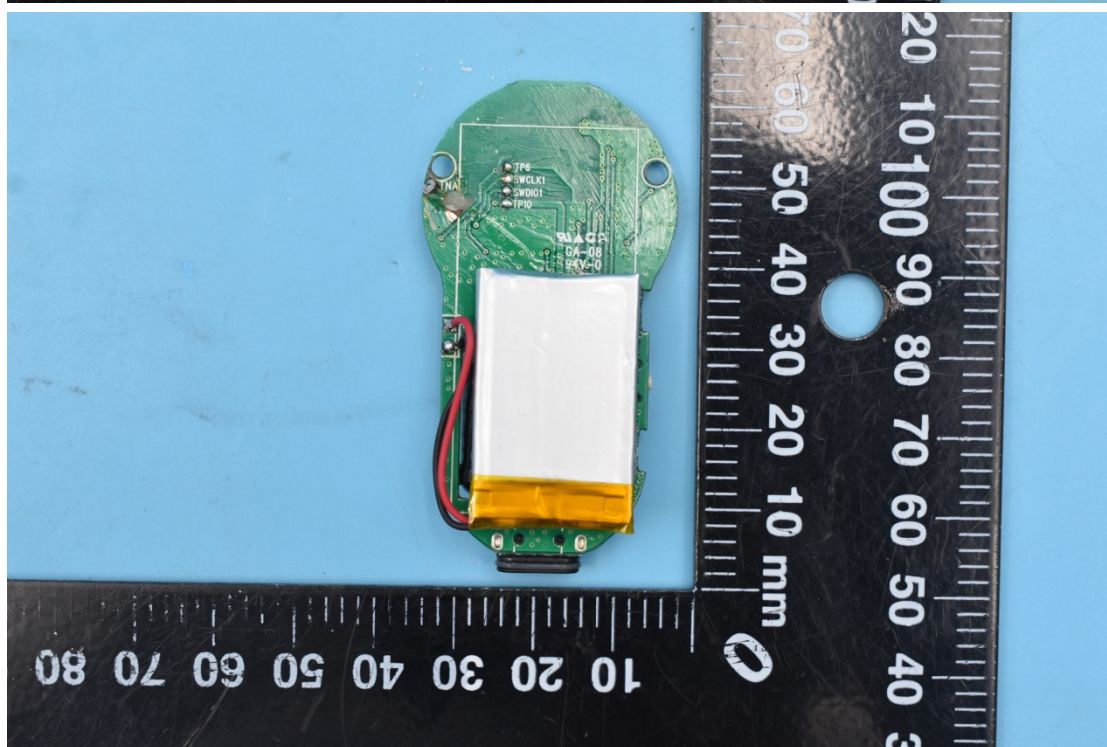

FCC ID:N9KSMARTMD328E

Internal Photos

1. EUT uncover view

2. Antenna view