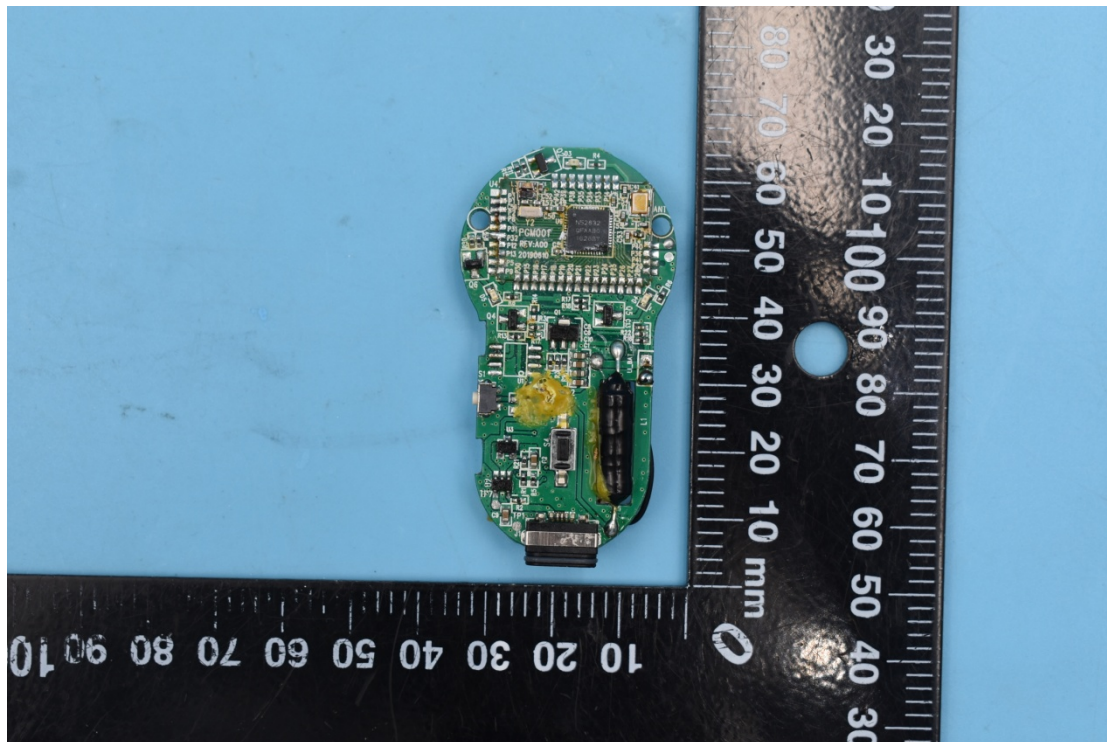

FCC ID:N9KSMARTMD328E

Internal Photos

1. EUT uncover view

2. Antenna view