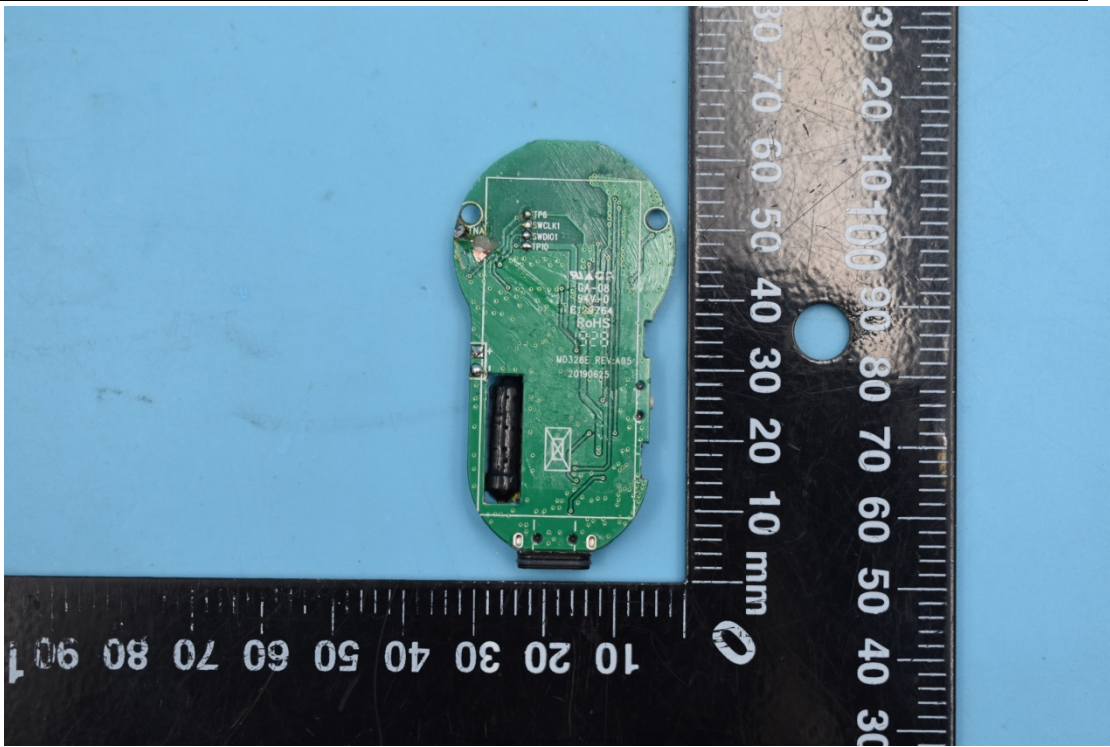

FCC ID:N9KSMARTMD328E

Internal Photos

1. EUT uncover view

2. Antenna view