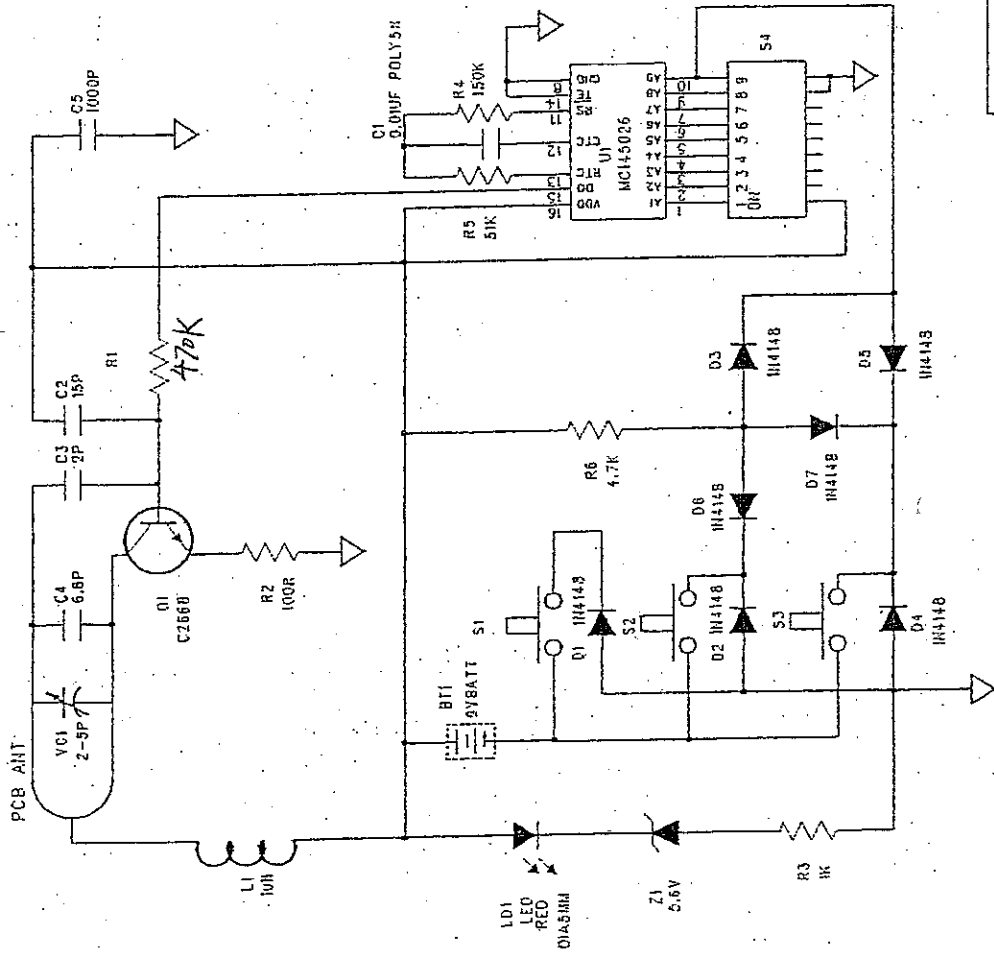

SIZE A4

SMARTEC LIMITED

MODEL	P-220	CAT NO.	
NAME	318MHZ REMOTE	REV	2.0
DATE	14-05-98	DWG BY	S.S.CHENG