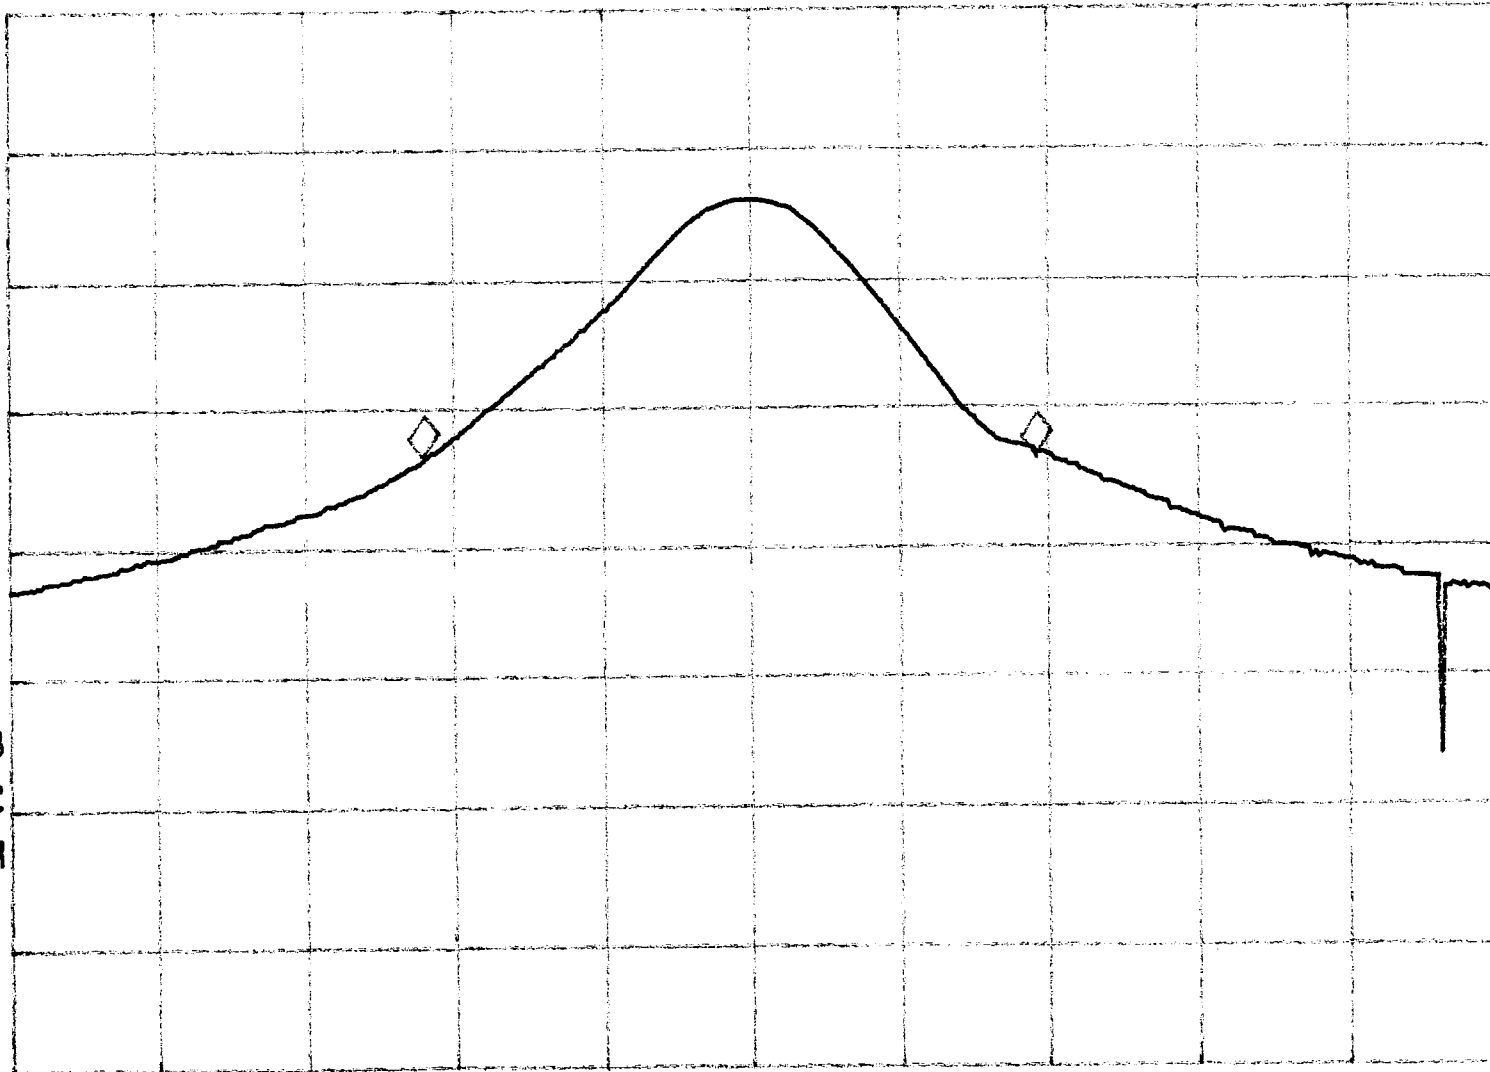

7/2

MKR 415 KHz

REF -20.0 dBm

AT 10 dB

.00 dB

PEAK
LOG
10
dB/

VA SB
SC FC
CORR

CENTER 318.069 MHz

#RES BW 100 KHz

#VBW 100 KHz

SPAN 1.000 MHz

SWP 20.0 msec