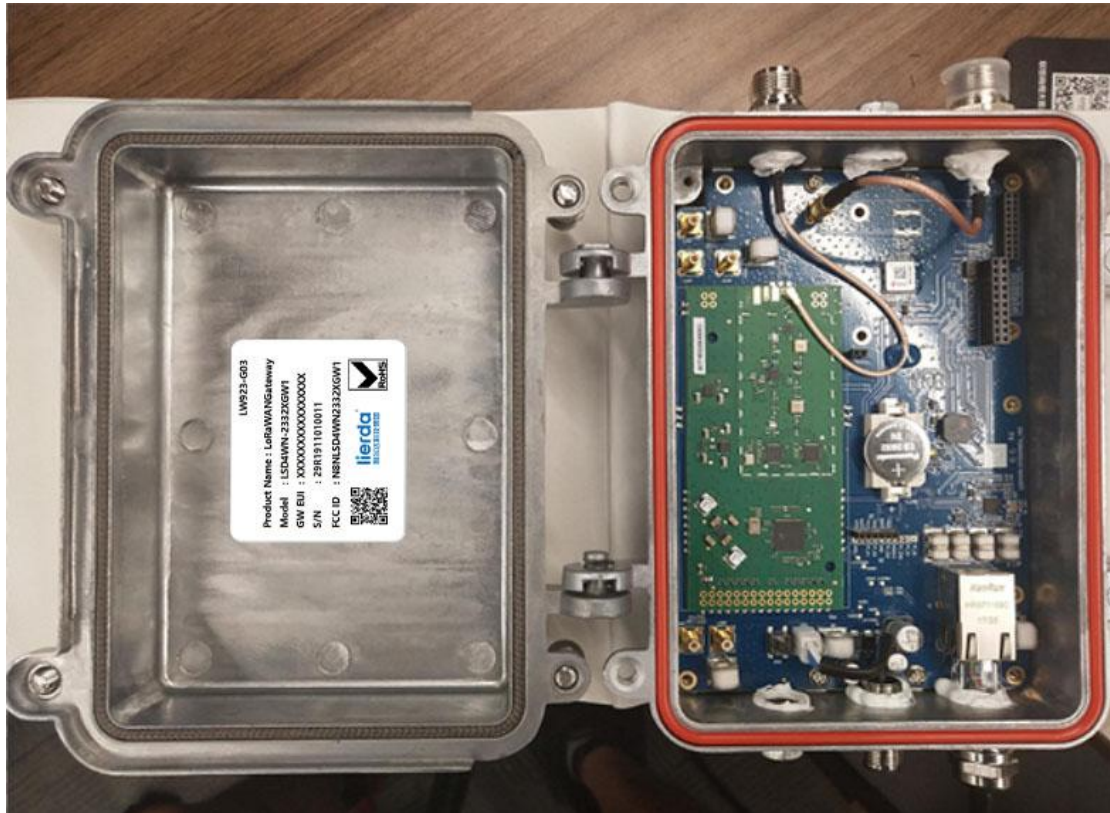

1、 Label Content

2、 Label Size

52mm(L)*62mm (W)

3、 Label Location

external

Note: External labels are pasted in the center of the front of the housing.

inside

Note: The inner label is pasted in the center of the shell.