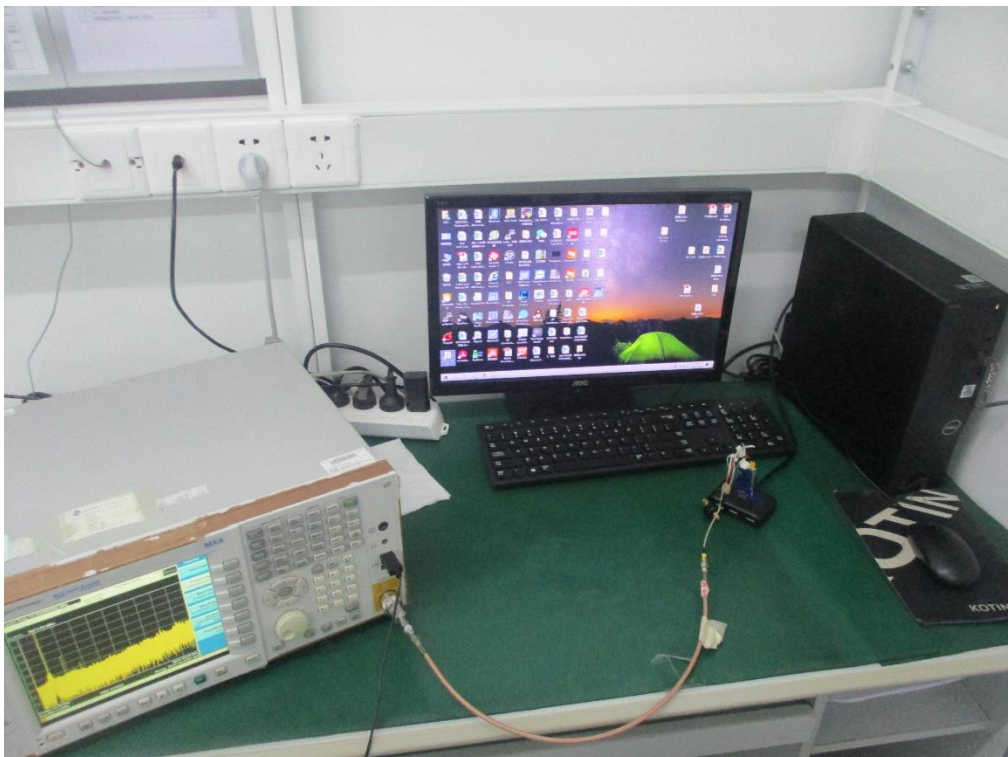

FCC ID: N8NL-BTMEB97G0NP4

Test Setup Photos

1. Radiated emission (9KHz-30MHz)

2. Radiated emission (30MHz-1GHz)

3. Radiated emission (30MHz-1GHz)

4. RF measurement setup

(Bluetooth LE)