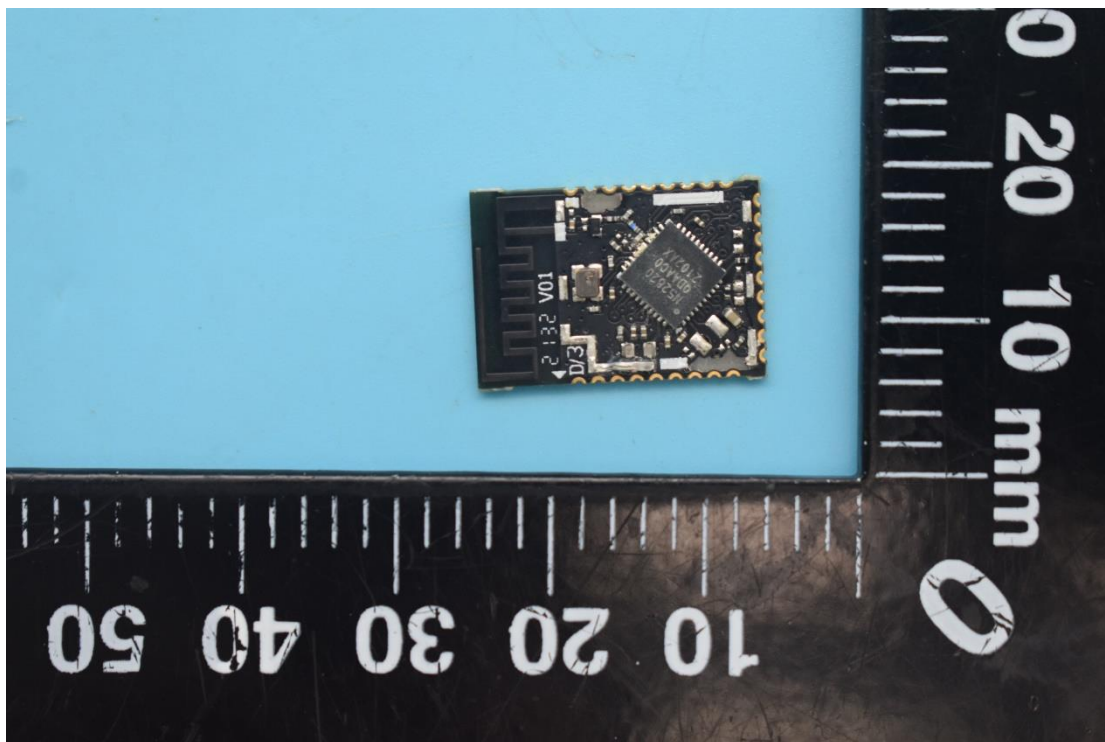

FCC ID: N8NL-BTMEB97G0NP4

Internal Photos

1. EUT uncover view

2. Antenna view