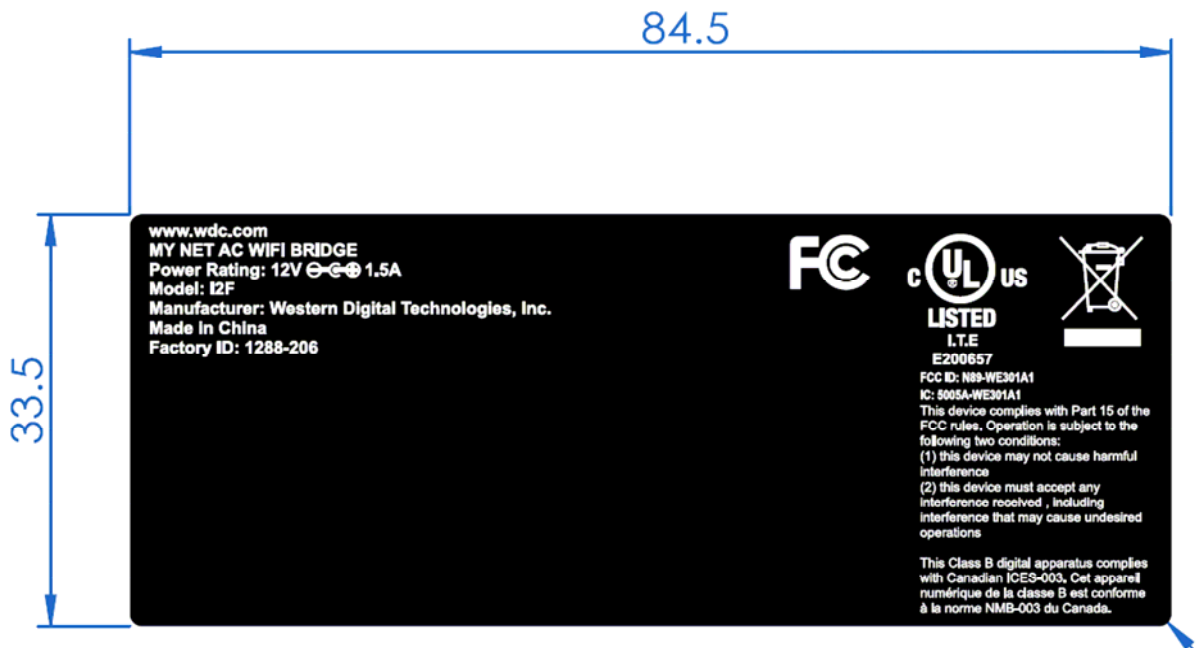

Label Here

SIZE: 84.5x33.5mm(tolerance +/-0.2mm),R1.0mmx4