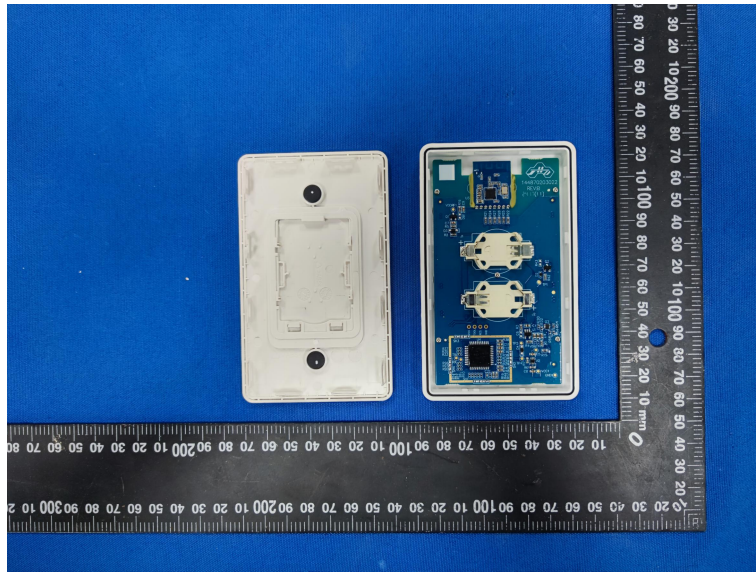

Internal Photo

2.4G Antenna

FCC ID: N82-KOHLER058