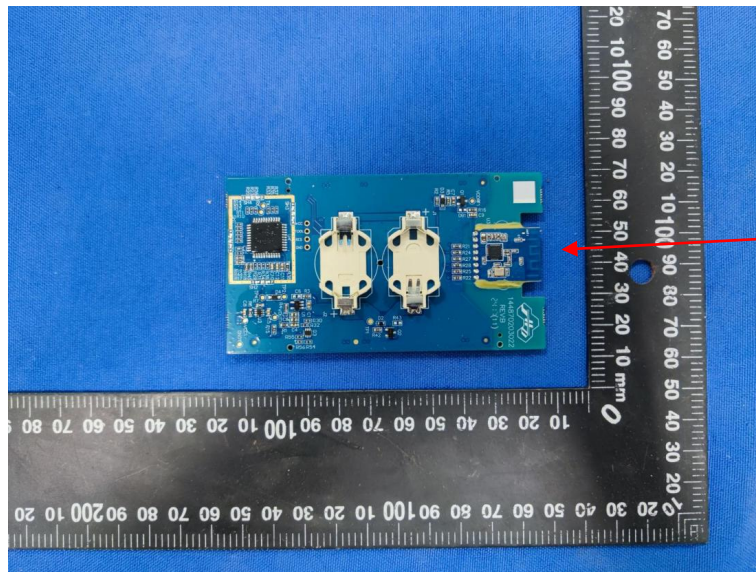

Internal Photo

2.4G Antenna

FCC ID: N82-KOHLER058