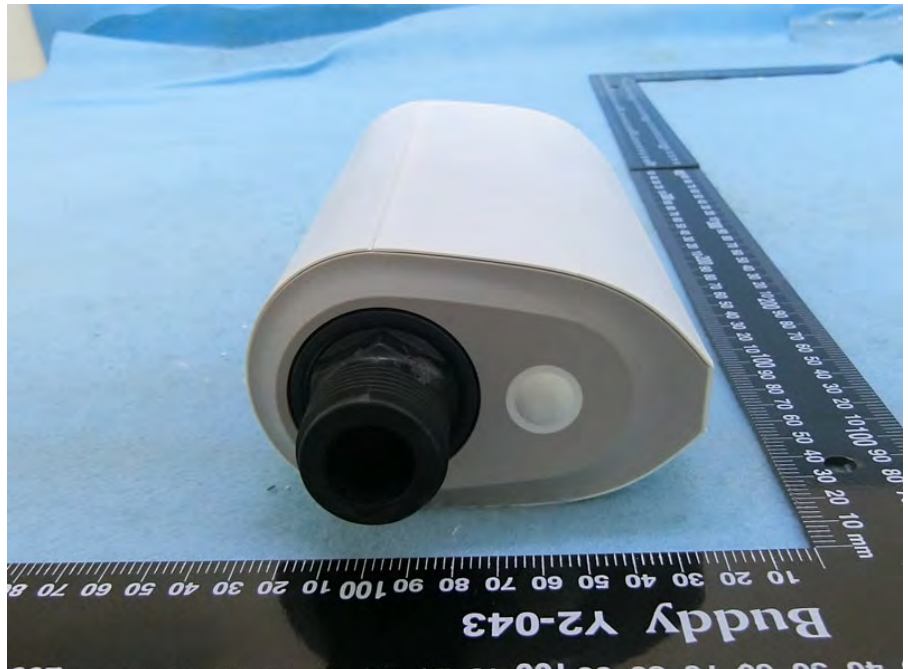

Brand Name: KOHLER Model Name: K-33604-NA

Adapter